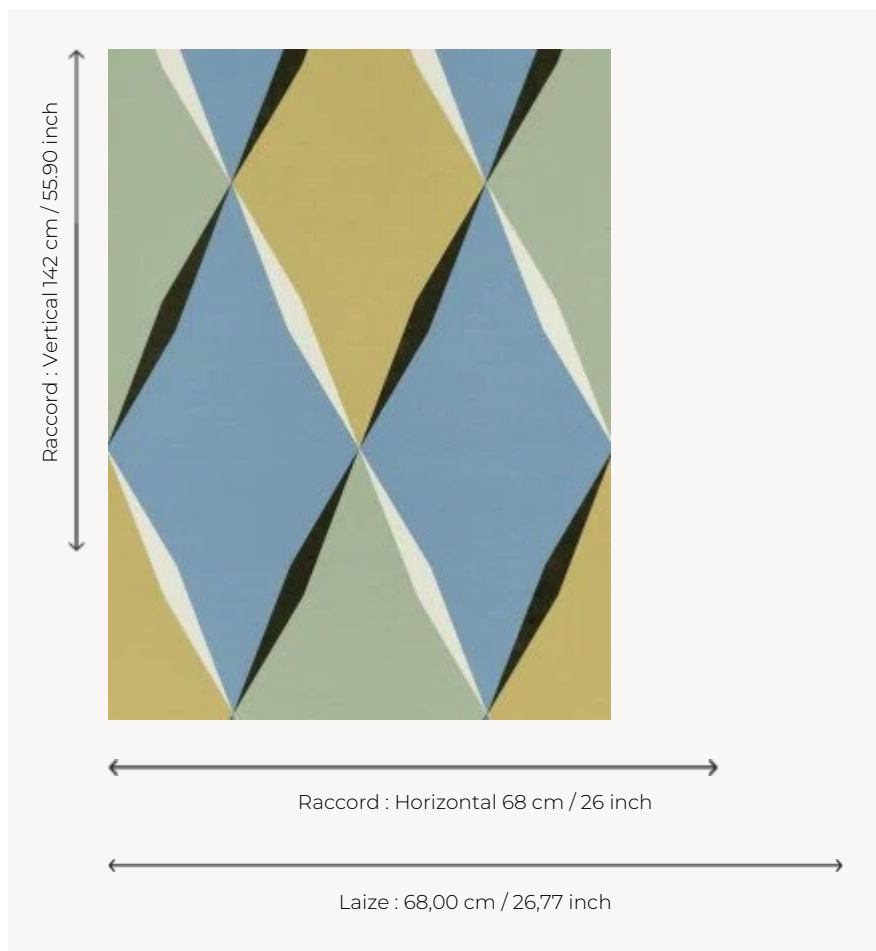

# FP882003 COMEDIA

Large geometric pattern composed of lozenges whose scale and combination of colors bring volume and depth to the wall. Printed on an embossed vinyl with an unstructured linen look and a matte finish.

## Pierre Frey

<b>TYPE</b>	Small width printed wallpapers - Vinyls
<b>SALES UNIT</b>	Available per meter/yard
<b>BACKING</b>	PAPER
<b>COMPOSITION</b>	100 % Vinyl
<b>WIDTH</b>	68 cm / 26,77 inch
<b>REPEAT</b>	H: 68 cm - 26,00 inch V: 142 cm - 55,90 inch Straight repeat
<b>WEIGHT</b>	380 gr / m <sup>2</sup>
<b>CARE</b>	
<b>TRIMMING</b>	Trimmed
<b>HANGING/REMOVING</b>	Paste the paper Dry strippable
<b>CERTIFICATIONS</b>	EUROCLASS B-s2,d0 ASTM E84 Class A
<b>NOTES</b>	Good lightfastness Flame retardant backing Extra washable
<b>BOOK</b>	F9979PPFREY33

## 4 Colors

FP882001  
Riviere

FP882002  
Soleil

FP882003  
Mer

FP882004  
Arlequin