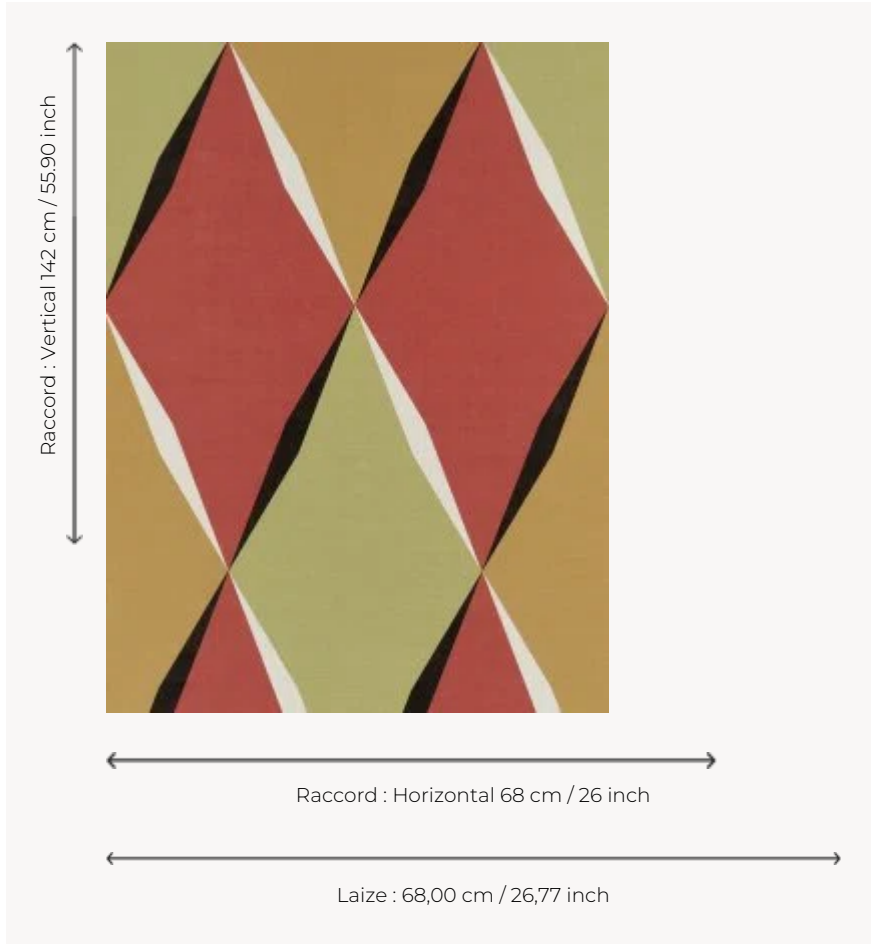

# FP882004 COMEDIA

Large geometric pattern composed of lozenges whose scale and combination of colors bring volume and depth to the wall. Printed on an embossed vinyl with an unstructured linen look and a matte finish.

## Pierre Frey

<b>TYPE</b>	Small width printed wallpapers - Vinyls
<b>SALES UNIT</b>	Available per meter/yard
<b>BACKING</b>	PAPER
<b>COMPOSITION</b>	100 % Vinyl
<b>WIDTH</b>	68 cm / 26,77 inch
<b>REPEAT</b>	H: 68 cm - 26,00 inch V: 142 cm - 55,90 inch Straight repeat
<b>WEIGHT</b>	380 gr / m <sup>2</sup>
<b>CARE</b>	
<b>TRIMMING</b>	Trimmed
<b>HANGING/REMOVING</b>	Paste the paper Dry strippable
<b>CERTIFICATIONS</b>	EUROCLASS B-s2,d0 ASTM E84 Class A
<b>NOTES</b>	Good lightfastness Flame retardant backing Extra washable
<b>BOOK</b>	F9979PPFREY33

## 4 Colors

FP882001  
Riviere

FP882002  
Soleil

FP882003  
Mer

FP882004  
Arlequin