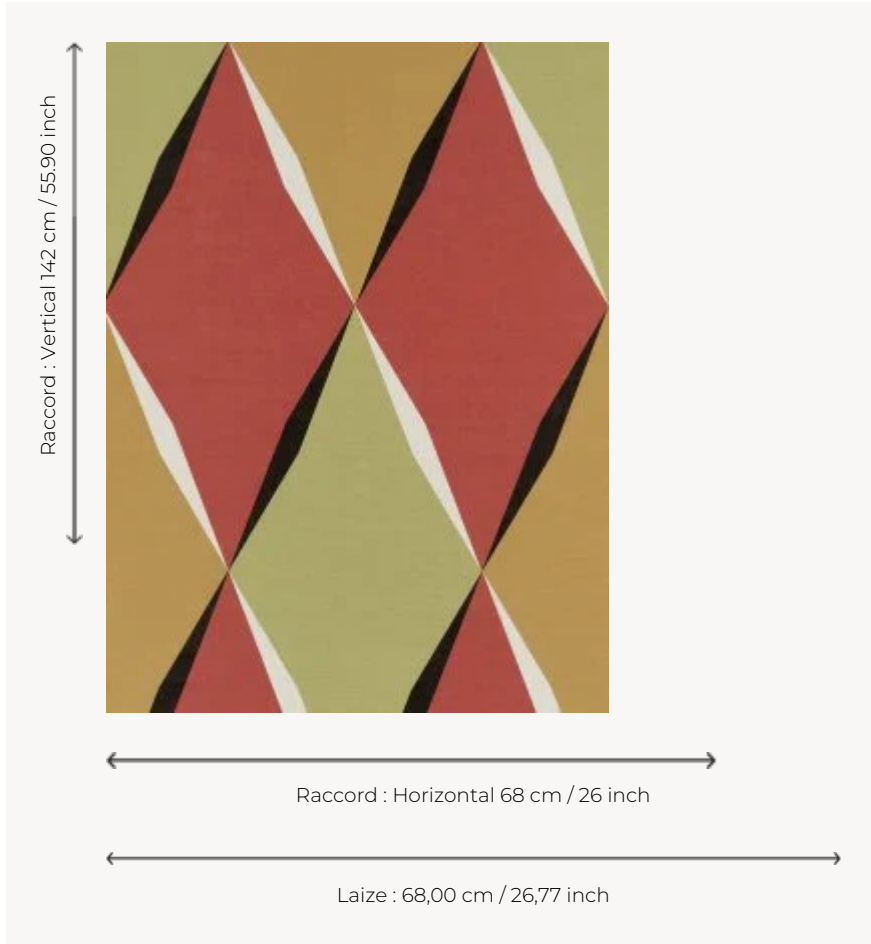

## FP882004 COMEDIA

Large geometric pattern composed of lozenges whose scale and combination of colors bring volume and depth to the wall. Printed on an embossed vinyl with an unstructured linen look and a matte finish.

### Pierre Frey

<b>TYPE</b>	Small width printed wallpapers - Vinyls
<b>SALES UNIT</b>	Available per meter/yard
<b>BACKING</b>	PAPER
<b>COMPOSITION</b>	100 % Vinyl
<b>WIDTH</b>	68 cm / 26,77 inch
<b>REPEAT</b>	H: 68 cm - 26,00 inch V: 142 cm - 55,90 inch Straight repeat
<b>WEIGHT</b>	380 gr / m <sup>2</sup>
<b>CARE</b>	
<b>TRIMMING</b>	Trimmed
<b>HANGING/REMOVING</b>	Paste the paper Dry strippable
<b>CERTIFICATIONS</b>	EUROCLASS B-s2,d0 ASTM E84 Class A
<b>NOTES</b>	Good lightfastness Flame retardant backing Extra washable
<b>BOOK</b>	F9979PPFREY33

## 4 Colors

FP882001  
Riviere

FP882002  
Soleil

FP882003  
Mer

FP882004  
Arlequin