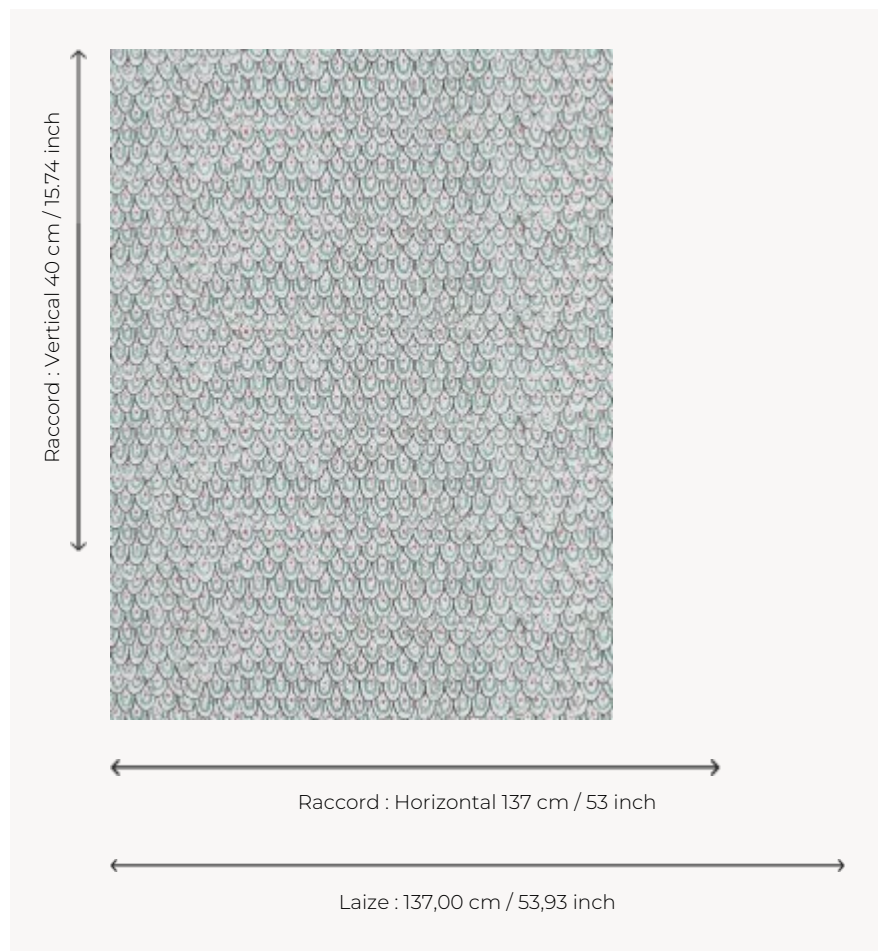

FP883003 SHOUT

Thanks to its hand-painted pattern, the SHOUT wallpaper is reminiscent of the pearl nets worn by women in ancient Egypt. This decoration is inspired by the statue La Porteuse d'auge kept in the Louvre's Department of Egyptian Antiquities. Printed in wide width on matte non-woven fabric.

FP883003 - Algue

Pierre Frey

TYPE	Wide width printed wallpapers
COLLABORATION	Musée du Louvre
SALES UNIT	Available per meter/yard
BACKING	NON WOVEN
COMPOSITION	-
WIDTH	137 cm / 53,93 inch
REPEAT	H: 137 cm - 53,00 inch V: 40 cm - 15,74 inch Straight repeat
WEIGHT	147 gr / m ²
CARE	
TRIMMING	Pretrimmed
HANGING/REMOVING	Paste the wall Wet removable
CERTIFICATIONS	EUROCLASS B-s1,d0 ASTM E84 Class A
NOTES	Flame retardant backing
INFORMATION	Use the trim & join marks during installation. Double-cut installation.
BOOK	F9979PPFREY32 F9979PPFREY37

3 Colors

FP883001
Greige

FP883002
Ciel

FP883003
Algue