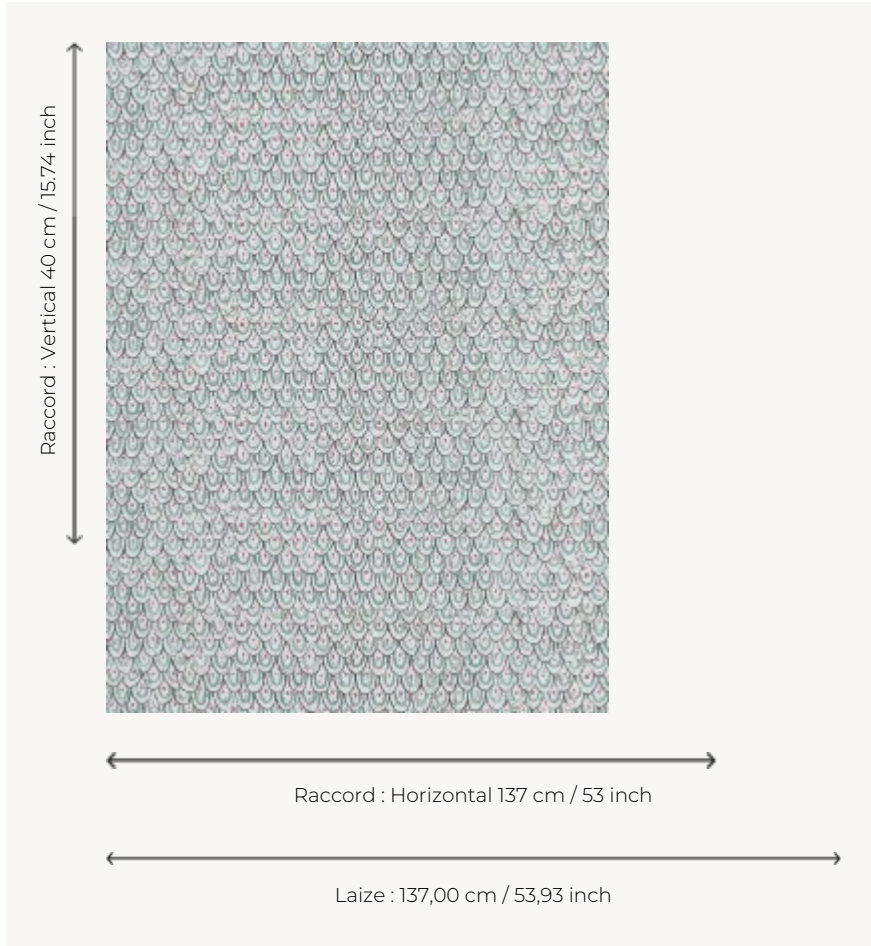

FP883003 SHOUT

Thanks to its hand-painted pattern, the SHOUT wallpaper is reminiscent of the pearl nets worn by women in ancient Egypt. This decoration is inspired by the statue La Porteuse d'auge kept in the Louvre's Department of Egyptian Antiquities. Printed in wide width on matte non-woven fabric.

FP883003 - Algue

Pierre Frey

TYPE	Wide width printed wallpapers
COLLABORATION	Musée du Louvre
SALES UNIT	Available per meter/yard
BACKING	NON WOVEN
COMPOSITION	-
WIDTH	137 cm / 53,93 inch
REPEAT	H: 137 cm - 53,00 inch V: 40 cm - 15,74 inch Straight repeat
WEIGHT	147 gr / m ²
CARE	
TRIMMING	Pretrimmed
HANGING/REMOVING	Paste the wall Wet removable
CERTIFICATIONS	EUROCLASS B-s1,d0 ASTM E84 Class A
NOTES	Flame retardant backing
INFORMATION	Use the trim & join marks during installation. Double-cut installation.
BOOK	F9979PPFREY32 F9979PPFREY37

3 Colors

FP883001
Greige

FP883002
Ciel

FP883003
Algue