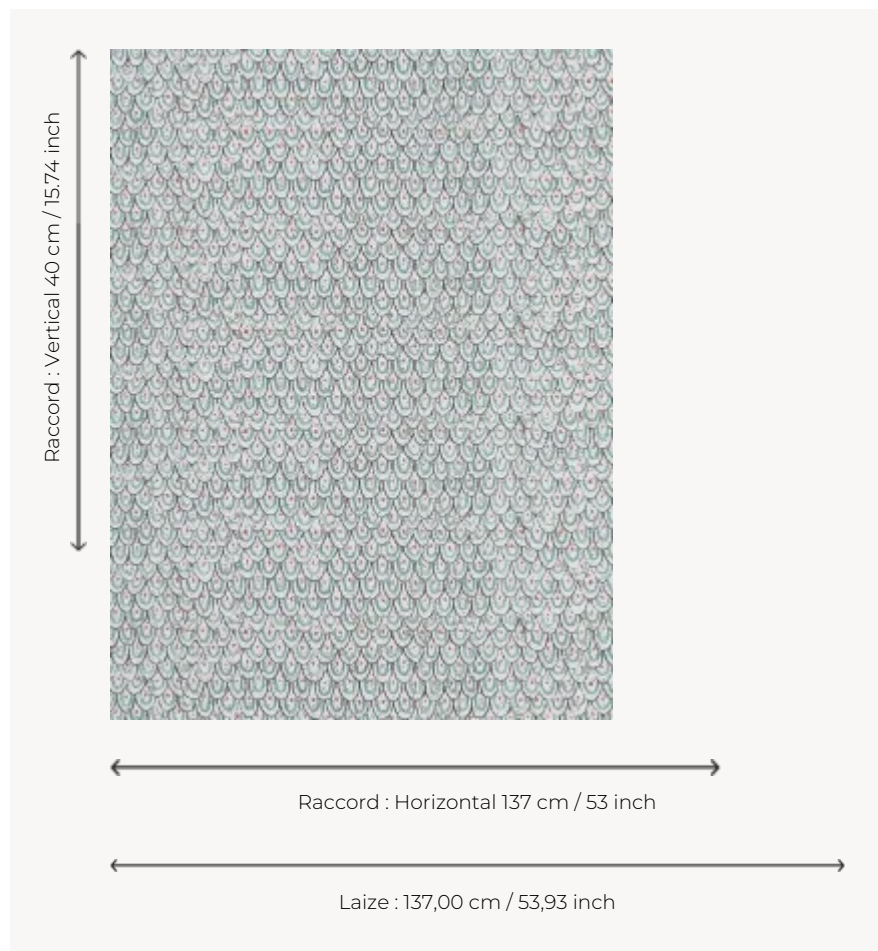

FP883003 SHOUT

Thanks to its hand-painted pattern, the SHOUT wallpaper is reminiscent of the pearl nets worn by women in ancient Egypt. This decoration is inspired by the statue La Porteuse d'auge kept in the Louvre's Department of Egyptian Antiquities. Printed in wide width on matte non-woven fabric.

FP883003 - Algue

Pierre Frey

TYPE	Wide width printed wallpapers
COLLABORATION	Musée du Louvre
SALES UNIT	Available per meter/yard
BACKING	NON WOVEN
COMPOSITION	-
WIDTH	137 cm / 53,93 inch
REPEAT	H: 137 cm - 53,00 inch V: 40 cm - 15,74 inch Straight repeat
WEIGHT	147 gr / m ²
CARE	
TRIMMING	Pretrimmed
HANGING/REMOVING	Paste the wall Wet removable
CERTIFICATIONS	EUROCLASS B-s1,d0 ASTM E84 Class A
NOTES	Flame retardant backing
INFORMATION	Use the trim & join marks during installation. Double-cut installation.
BOOK	F9979PPFREY32 F9979PPFREY37

3 Colors

FP883001
Greige

FP883002
Ciel

FP883003
Algue