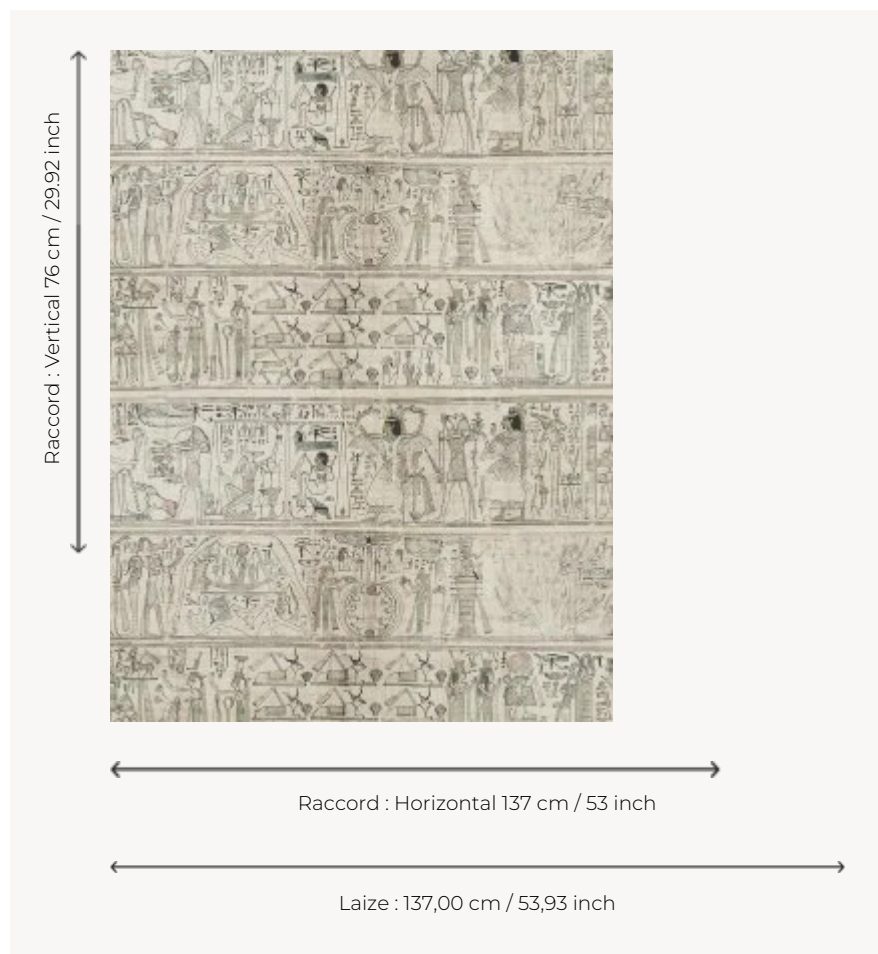

FP884001 LE SCRIBE

Printed on matte non-woven fabric, this faithful composition of the mythological papyri of Nespakachouty dated from the XXIst dynasty and preserved in the Department of Egyptian Antiquities of the Louvre represents the scribe accountant of the grains of the domain of Amon as well as various gods such as Osiris, Hepethor or the god of the earth Geb under the celestial vault Nout. Printed in wide width. Coordinated with fabric F3697 LE SCRIBE.

FP884001 - Greige

Pierre Frey

TYPE	Wide width printed wallpapers
COLLABORATION	Musée du Louvre
SALES UNIT	Available per meter/yard
BACKING	NON WOVEN
COMPOSITION	-
WIDTH	137 cm / 53,93 inch
REPEAT	H: 137 cm - 53,00 inch V: 76 cm - 29,92 inch Straight repeat
WEIGHT	147 gr / m ²
CARE	
TRIMMING	Pretrimmed
HANGING/REMOVING	Paste the wall Wet removable
CERTIFICATIONS	EUROCLASS B-s1,d0 ASTM E84 Class A
NOTES	Flame retardant backing
INFORMATION	Use the trim & join marks during installation. Double-cut installation.
BOOK	F9979PPFREY32 F9979PPFREY37

3 Colors

FP884001
Greige

FP884002
Papyrus

FP884003
Bleudunil