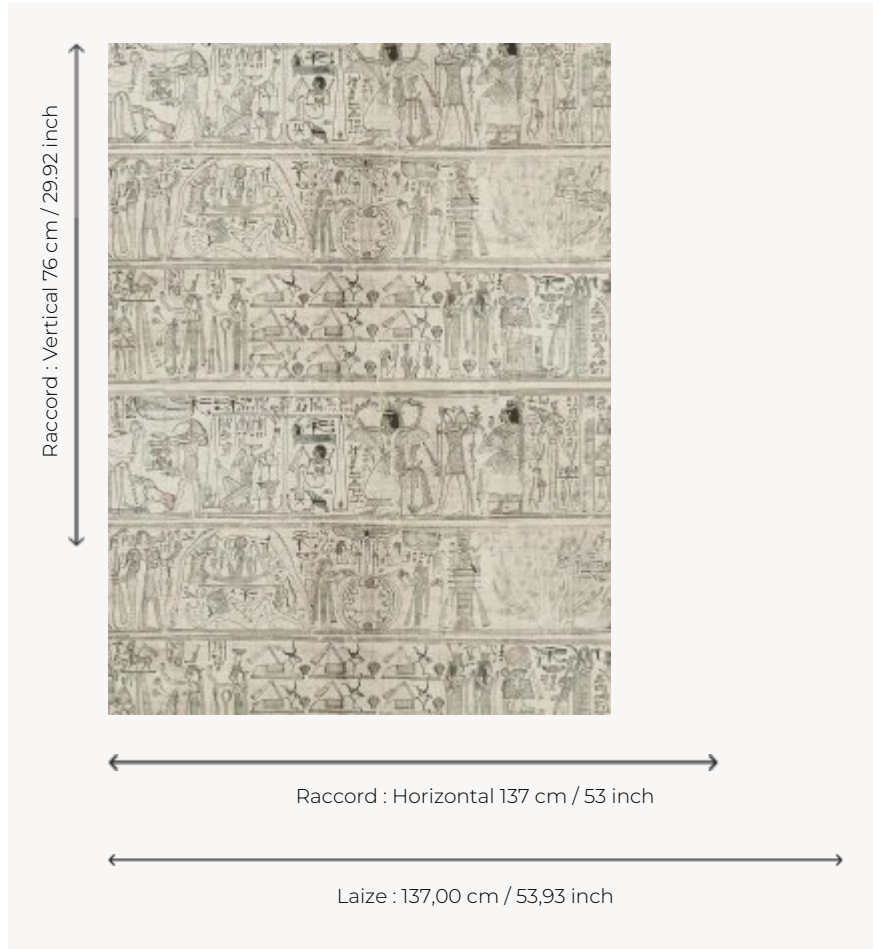

FP884001 LE SCRIBE

Printed on matte non-woven fabric, this faithful composition of the mythological papyri of Nespakachouty dated from the XXIst dynasty and preserved in the Department of Egyptian Antiquities of the Louvre represents the scribe accountant of the grains of the domain of Amon as well as various gods such as Osiris, Hepethor or the god of the earth Geb under the celestial vault Nout. Printed in wide width. Coordinated with fabric F3697 LE SCRIBE.

FP884001 - Greige

Pierre Frey

TYPE	Wide width printed wallpapers
COLLABORATION	Musée du Louvre
SALES UNIT	Available per meter/yard
BACKING	NON WOVEN
COMPOSITION	-
WIDTH	137 cm / 53,93 inch
REPEAT	H: 137 cm - 53,00 inch V: 76 cm - 29,92 inch Straight repeat
WEIGHT	147 gr / m ²
CARE	
TRIMMING	Pretrimmed
HANGING/REMOVING	Paste the wall Wet removable
CERTIFICATIONS	EUROCLASS B-s1,d0 ASTM E84 Class A
NOTES	Flame retardant backing
INFORMATION	Use the trim & join marks during installation. Double-cut installation.
BOOK	F9979PPFREY32 F9979PPFREY37