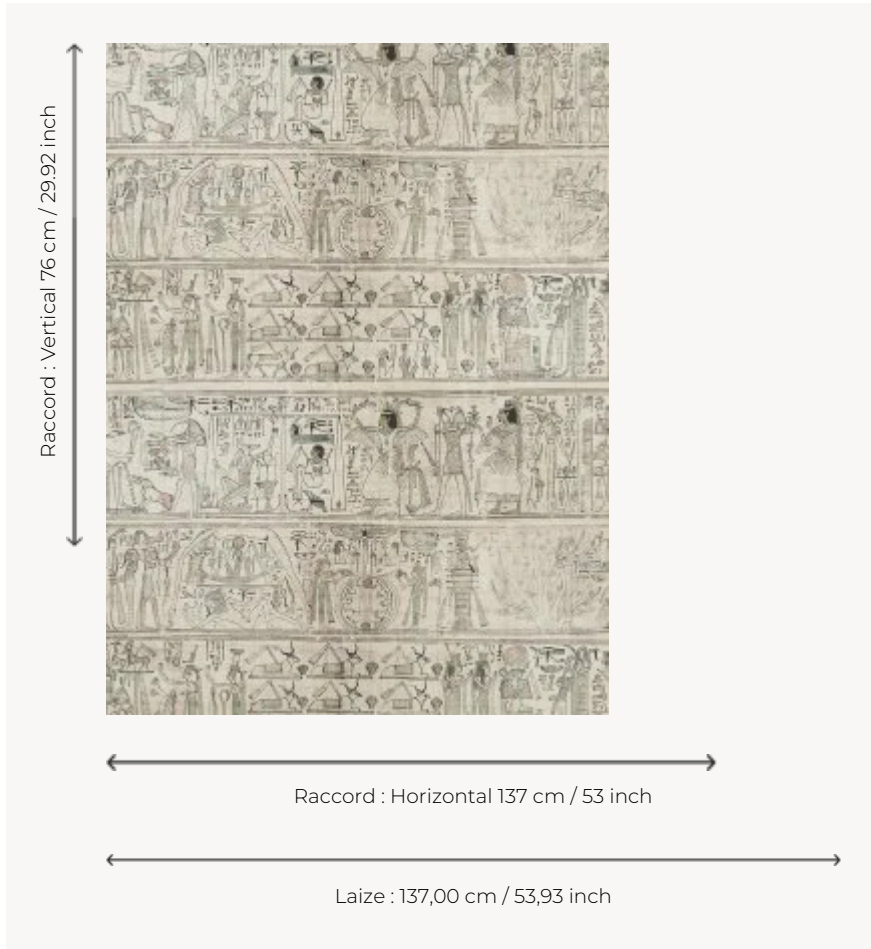

FP884001 LE SCRIBE

Printed on matte non-woven fabric, this faithful composition of the mythological papyri of Nespakachouty dated from the XXIst dynasty and preserved in the Department of Egyptian Antiquities of the Louvre represents the scribe accountant of the grains of the domain of Amon as well as various gods such as Osiris, Hepethor or the god of the earth Geb under the celestial vault Nout. Printed in wide width. Coordinated with fabric F3697 LE SCRIBE.

FP884001 - Greige

Pierre Frey

TYPE	Wide width printed wallpapers
COLLABORATION	Musée du Louvre
SALES UNIT	Available per meter/yard
BACKING	NON WOVEN
COMPOSITION	-
WIDTH	137 cm / 53,93 inch
REPEAT	H: 137 cm - 53,00 inch V: 76 cm - 29,92 inch Straight repeat
WEIGHT	147 gr / m ²
CARE	
TRIMMING	Pretrimmed
HANGING/REMOVING	Paste the wall Wet removable
CERTIFICATIONS	EUROCLASS B-s1,d0 ASTM E84 Class A
NOTES	Flame retardant backing
INFORMATION	Use the trim & join marks during installation. Double-cut installation.
BOOK	F9979PPFREY32 F9979PPFREY37