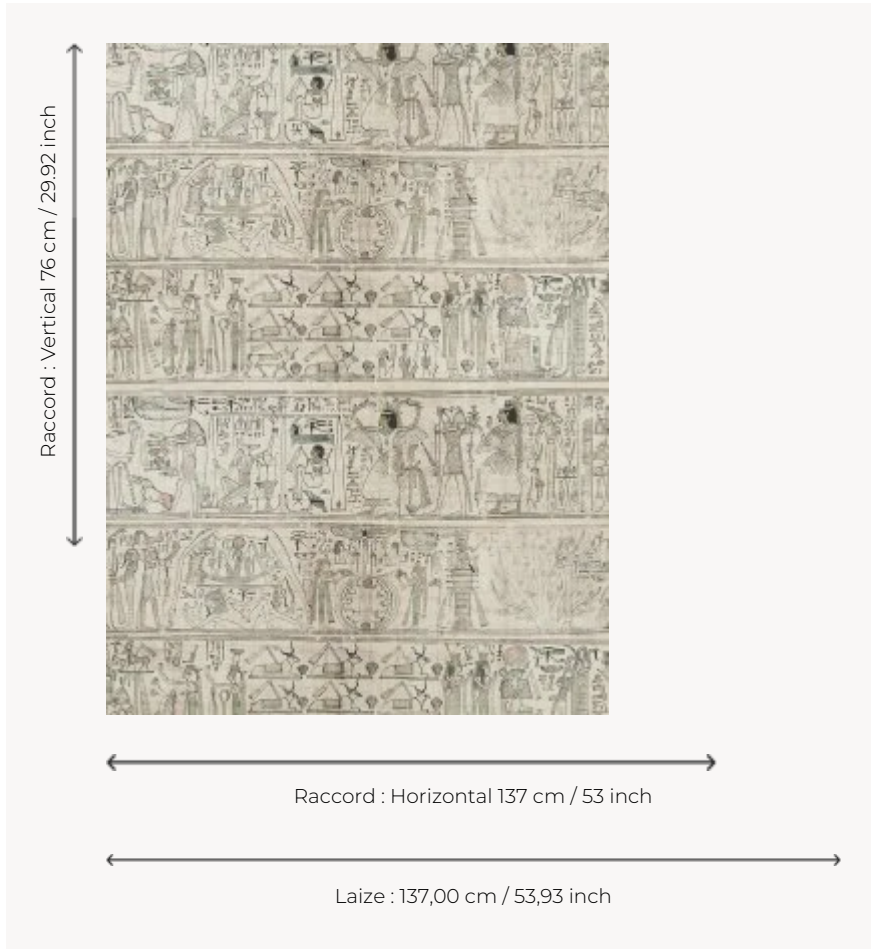

## FP884001 LE SCRIBE

Printed on matte non-woven fabric, this faithful composition of the mythological papyri of Nespakachouty dated from the XXIst dynasty and preserved in the Department of Egyptian Antiquities of the Louvre represents the scribe accountant of the grains of the domain of Amon as well as various gods such as Osiris, Hepethor or the god of the earth Geb under the celestial vault Nout. Printed in wide width. Coordinated with fabric F3697 LE SCRIBE.

### Pierre Frey

<b>TYPE</b>	Wide width printed wallpapers
<b>COLLABORATION</b>	Musée du Louvre
<b>SALES UNIT</b>	Available per meter/yard
<b>BACKING</b>	NON WOVEN
<b>COMPOSITION</b>	-
<b>WIDTH</b>	137 cm / 53,93 inch
<b>REPEAT</b>	H: 137 cm - 53,00 inch V: 76 cm - 29,92 inch Straight repeat
<b>WEIGHT</b>	147 gr / m <sup>2</sup>
<b>CARE</b>	
<b>TRIMMING</b>	Pretrimmed
<b>HANGING/REMOVING</b>	Paste the wall Wet removable
<b>CERTIFICATIONS</b>	EUROCLASS B-s1,d0 ASTM E84 Class A
<b>NOTES</b>	Flame retardant backing
<b>INFORMATION</b>	Use the trim & join marks during installation. Double-cut installation.
<b>BOOK</b>	F9979PPFREY32 F9979PPFREY37