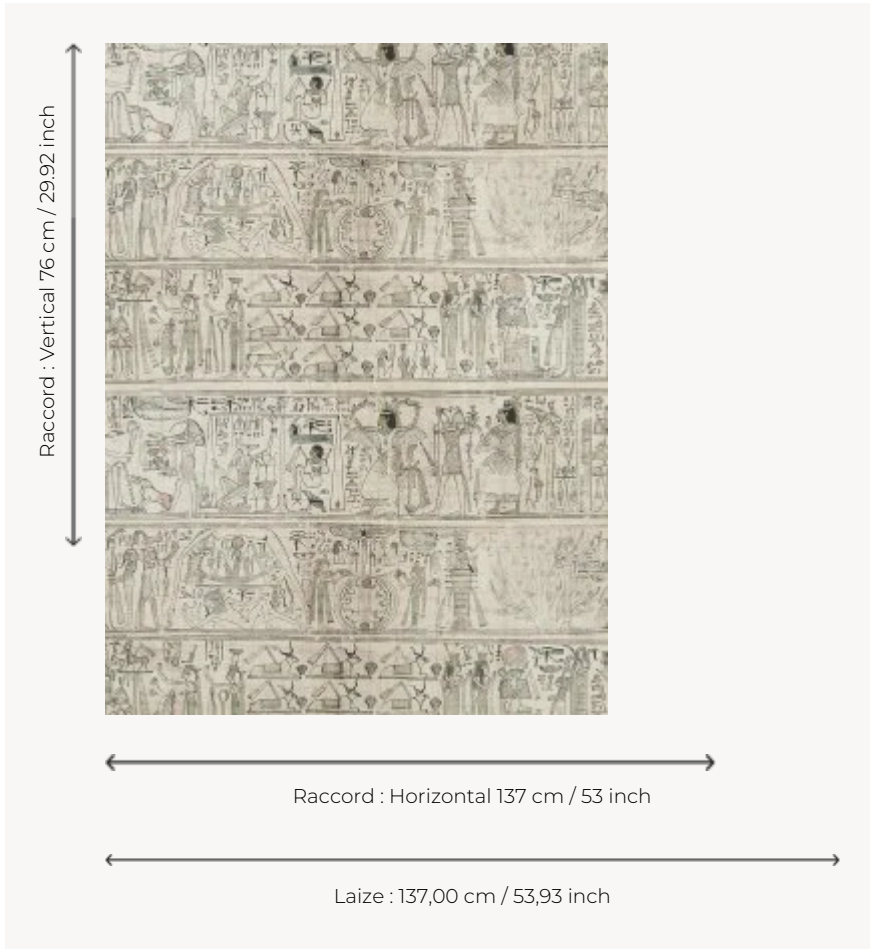

FP884001 LE SCRIBE

Printed on matte non-woven fabric, this faithful composition of the mythological papyri of Nespakachouty dated from the XXIst dynasty and preserved in the Department of Egyptian Antiquities of the Louvre represents the scribe accountant of the grains of the domain of Amon as well as various gods such as Osiris, Hepethor or the god of the earth Geb under the celestial vault Nout. Printed in wide width. Coordinated with fabric F3697 LE SCRIBE.

FP884001 - Greige

Pierre Frey

TYPE	Wide width printed wallpapers
COLLABORATION	Musée du Louvre
SALES UNIT	Available per meter/yard
BACKING	NON WOVEN
COMPOSITION	-
WIDTH	137 cm / 53,93 inch
REPEAT	H: 137 cm - 53,00 inch V: 76 cm - 29,92 inch Straight repeat
WEIGHT	147 gr / m ²
CARE	
TRIMMING	Pretrimmed
HANGING/REMOVING	Paste the wall Wet removable
CERTIFICATIONS	EUROCLASS B-s1,d0 ASTM E84 Class A
NOTES	Flame retardant backing
INFORMATION	Use the trim & join marks during installation. Double-cut installation.
BOOK	F9979PPFREY32 F9979PPFREY37