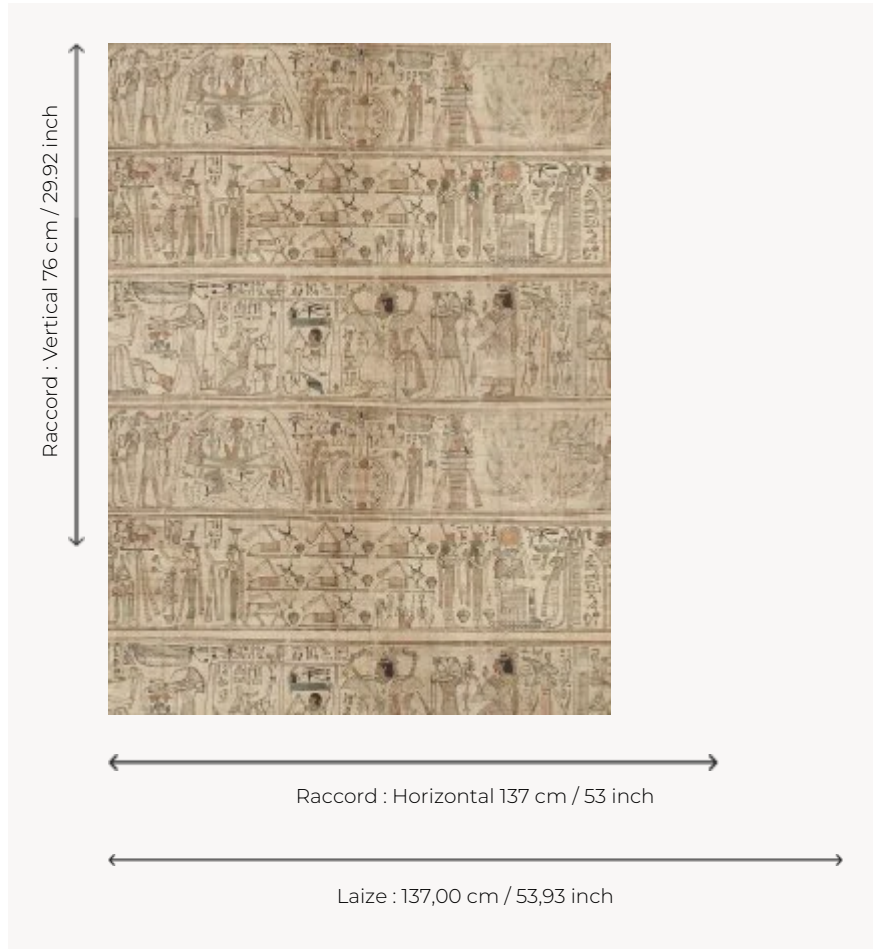

## FP884002 LE SCRIBE

Printed on matte non-woven fabric, this faithful composition of the mythological papyri of Nespakachouty dated from the XXIst dynasty and preserved in the Department of Egyptian Antiquities of the Louvre represents the scribe accountant of the grains of the domain of Amon as well as various gods such as Osiris, Hepethor or the god of the earth Geb under the celestial vault Nout. Printed in wide width. Coordinated with fabric F3697 LE SCRIBE.

### Pierre Frey

<b>TYPE</b>	Wide width printed wallpapers
<b>COLLABORATION</b>	Musée du Louvre
<b>SALES UNIT</b>	Available per meter/yard
<b>BACKING</b>	NON WOVEN
<b>COMPOSITION</b>	-
<b>WIDTH</b>	137 cm / 53,93 inch
<b>REPEAT</b>	H: 137 cm - 53,00 inch V: 76 cm - 29,92 inch Straight repeat
<b>WEIGHT</b>	147 gr / m <sup>2</sup>
<b>CARE</b>	
<b>TRIMMING</b>	Pretrimmed
<b>HANGING/REMOVING</b>	Paste the wall Wet removable
<b>CERTIFICATIONS</b>	EUROCLASS B-s1,d0 ASTM E84 Class A
<b>NOTES</b>	Flame retardant backing
<b>INFORMATION</b>	Use the trim & join marks during installation. Double-cut installation.
<b>BOOK</b>	F9979PPFREY32 F9979PPFREY37