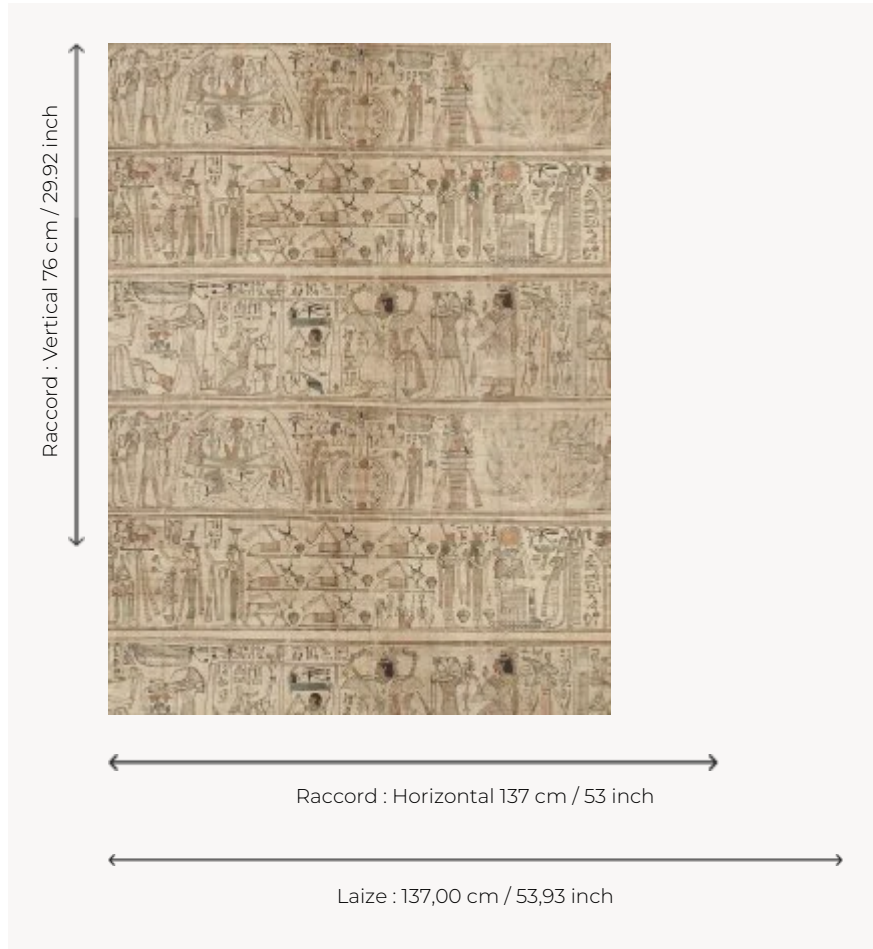

FP884002 LE SCRIBE

Printed on matte non-woven fabric, this faithful composition of the mythological papyri of Nespakachouty dated from the XXIst dynasty and preserved in the Department of Egyptian Antiquities of the Louvre represents the scribe accountant of the grains of the domain of Amon as well as various gods such as Osiris, Hepethor or the god of the earth Geb under the celestial vault Nout. Printed in wide width. Coordinated with fabric F3697 LE SCRIBE.

FP884002 - Papyrus

Pierre Frey

TYPE	Wide width printed wallpapers
COLLABORATION	Musée du Louvre
SALES UNIT	Available per meter/yard
BACKING	NON WOVEN
COMPOSITION	-
WIDTH	137 cm / 53,93 inch
REPEAT	H: 137 cm - 53,00 inch V: 76 cm - 29,92 inch Straight repeat
WEIGHT	147 gr / m ²
CARE	
TRIMMING	Pretrimmed
HANGING/REMOVING	Paste the wall Wet removable
CERTIFICATIONS	EUROCLASS B-s1,d0 ASTM E84 Class A
NOTES	Flame retardant backing
INFORMATION	Use the trim & join marks during installation. Double-cut installation.
BOOK	F9979PPFREY32 F9979PPFREY37