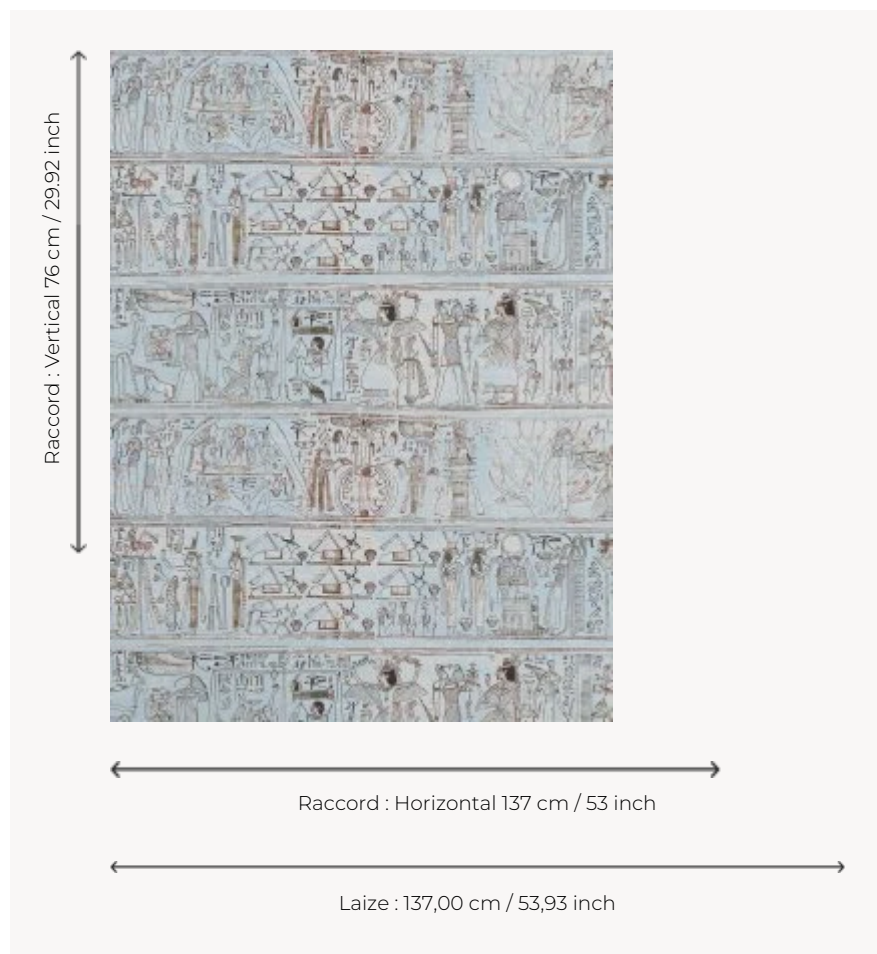

FP884003 LE SCRIBE

Printed on matte non-woven fabric, this faithful composition of the mythological papyri of Nespakachouty dated from the XXIst dynasty and preserved in the Department of Egyptian Antiquities of the Louvre represents the scribe accountant of the grains of the domain of Amon as well as various gods such as Osiris, Hepethor or the god of the earth Geb under the celestial vault Nout. Printed in wide width. Coordinated with fabric F3697 LE SCRIBE.

FP884003 - Bleudunil

Pierre Frey

TYPE	Wide width printed wallpapers
COLLABORATION	Musée du Louvre
SALES UNIT	Available per meter/yard
BACKING	NON WOVEN
COMPOSITION	-
WIDTH	137 cm / 53,93 inch
REPEAT	H: 137 cm - 53,00 inch V: 76 cm - 29,92 inch Straight repeat
WEIGHT	147 gr / m ²
CARE	
TRIMMING	Pretrimmed
HANGING/REMOVING	Paste the wall Wet removable
CERTIFICATIONS	EUROCLASS B-s1,d0 ASTM E84 Class A
NOTES	Flame retardant backing
INFORMATION	Use the trim & join marks during installation. Double-cut installation.
BOOK	F9979PPFREY32 F9979PPFREY37

3 Colors

FP884001
Greige

FP884002
Papyrus

FP884003
Bleudunil