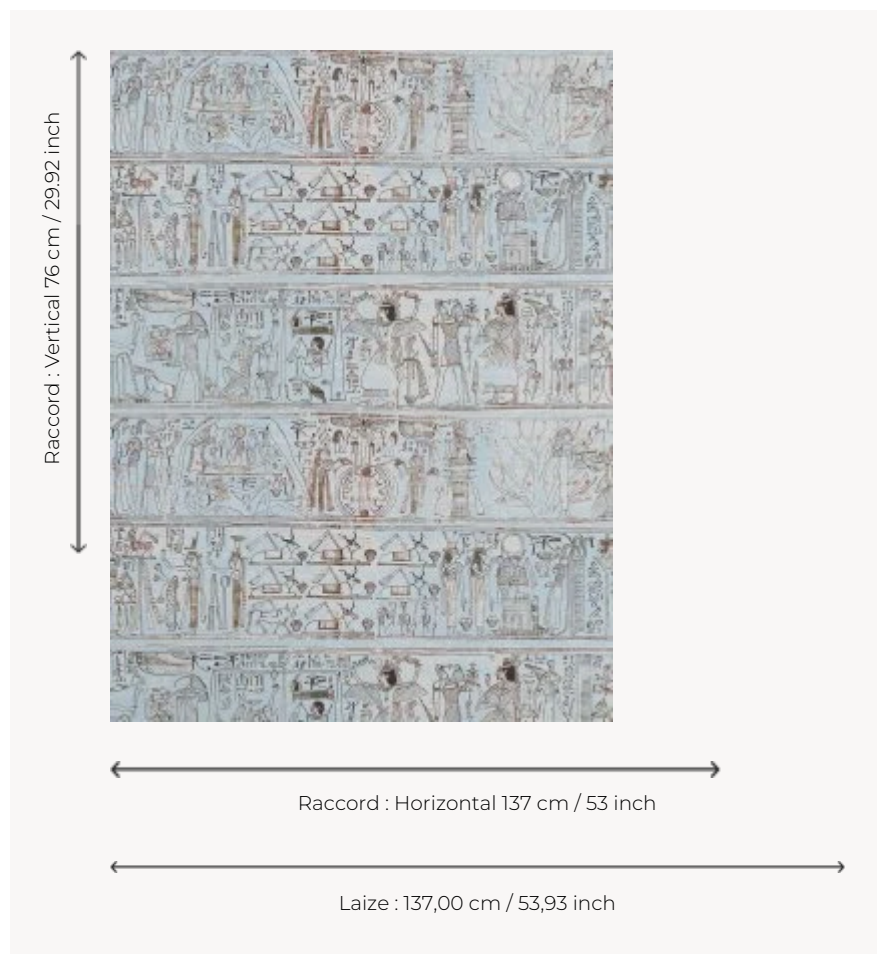

## FP884003 LE SCRIBE

Printed on matte non-woven fabric, this faithful composition of the mythological papyri of Nespakachouty dated from the XXIst dynasty and preserved in the Department of Egyptian Antiquities of the Louvre represents the scribe accountant of the grains of the domain of Amon as well as various gods such as Osiris, Hepethor or the god of the earth Geb under the celestial vault Nout. Printed in wide width. Coordinated with fabric F3697 LE SCRIBE.

### Pierre Frey

<b>TYPE</b>	Wide width printed wallpapers
<b>COLLABORATION</b>	Musée du Louvre
<b>SALES UNIT</b>	Available per meter/yard
<b>BACKING</b>	NON WOVEN
<b>COMPOSITION</b>	-
<b>WIDTH</b>	137 cm / 53,93 inch
<b>REPEAT</b>	H: 137 cm - 53,00 inch V: 76 cm - 29,92 inch Straight repeat
<b>WEIGHT</b>	147 gr / m <sup>2</sup>
<b>CARE</b>	
<b>TRIMMING</b>	Pretrimmed
<b>HANGING/REMOVING</b>	Paste the wall Wet removable
<b>CERTIFICATIONS</b>	EUROCLASS B-s1,d0 ASTM E84 Class A
<b>NOTES</b>	Flame retardant backing
<b>INFORMATION</b>	Use the trim & join marks during installation. Double-cut installation.
<b>BOOK</b>	F9979PPFREY32 F9979PPFREY37

### 3 Colors

FP884001  
Greige

FP884002  
Papyrus

FP884003  
Bleudunil