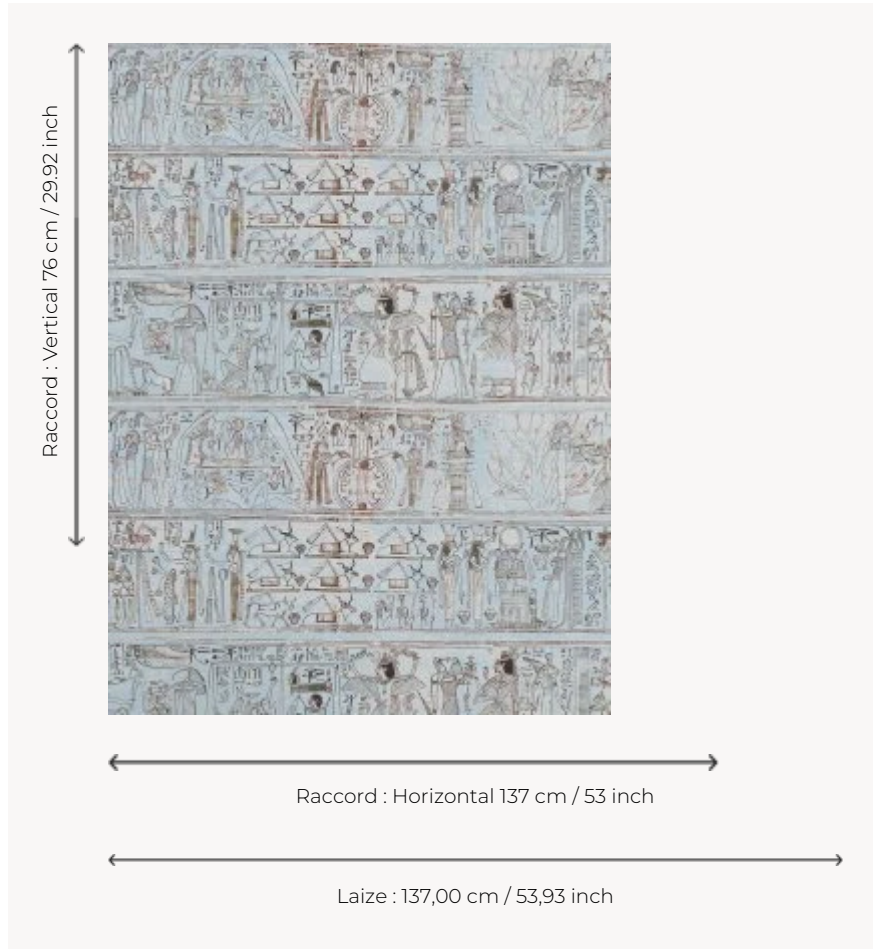

FP884003 LE SCRIBE

Printed on matte non-woven fabric, this faithful composition of the mythological papyri of Nespakachouty dated from the XXIst dynasty and preserved in the Department of Egyptian Antiquities of the Louvre represents the scribe accountant of the grains of the domain of Amon as well as various gods such as Osiris, Hepethor or the god of the earth Geb under the celestial vault Nout. Printed in wide width. Coordinated with fabric F3697 LE SCRIBE.

FP884003 - Bleudunil

Pierre Frey

TYPE	Wide width printed wallpapers
COLLABORATION	Musée du Louvre
SALES UNIT	Available per meter/yard
BACKING	NON WOVEN
COMPOSITION	-
WIDTH	137 cm / 53,93 inch
REPEAT	H: 137 cm - 53,00 inch V: 76 cm - 29,92 inch Straight repeat
WEIGHT	147 gr / m ²
CARE	
TRIMMING	Pretrimmed
HANGING/REMOVING	Paste the wall Wet removable
CERTIFICATIONS	EUROCLASS B-s1,d0 ASTM E84 Class A
NOTES	Flame retardant backing
INFORMATION	Use the trim & join marks during installation. Double-cut installation.
BOOK	F9979PPFREY32 F9979PPFREY37