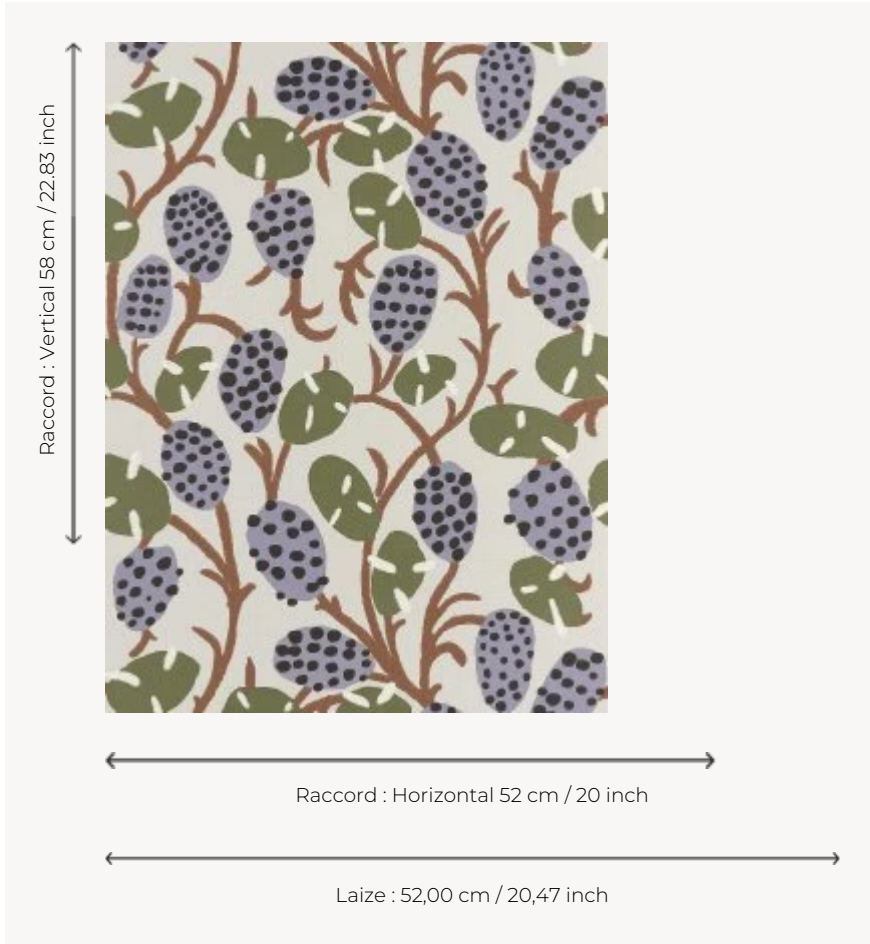

## FP885002 SENNEFER

Loosely based on the ceiling designs of the tomb of Sennefer, mayor of the city of Thebes (now Luxor), this wallpaper features generous vines covered with bunches of grapes and large leaves. The traditional rotary screen printing brings delicacy and refinement to this charming composition.

### Pierre Frey

<b>TYPE</b>	Small width printed wallpapers
<b>COLLABORATION</b>	Musée du Louvre
<b>SALES UNIT</b>	Available per roll of 10,05 mts
<b>BACKING</b>	NON WOVEN
<b>COMPOSITION</b>	-
<b>WIDTH</b>	52 cm / 20,47 inch
<b>REPEAT</b>	H: 52 cm - 20,00 inch V: 58 cm - 22,83 inch Straight repeat
<b>WEIGHT</b>	175 gr / m <sup>2</sup>
<b>CARE</b>	
<b>TRIMMING</b>	Trimmed
<b>HANGING/REMOVING</b>	Paste the wall Strippable
<b>CERTIFICATIONS</b>	EUROCLASS B-s1,d0 ASTM E84 Class A
<b>NOTES</b>	Good lightfastness Flame retardant backing
<b>BOOK</b>	F9979PPFREY32 F9979PPFREY37