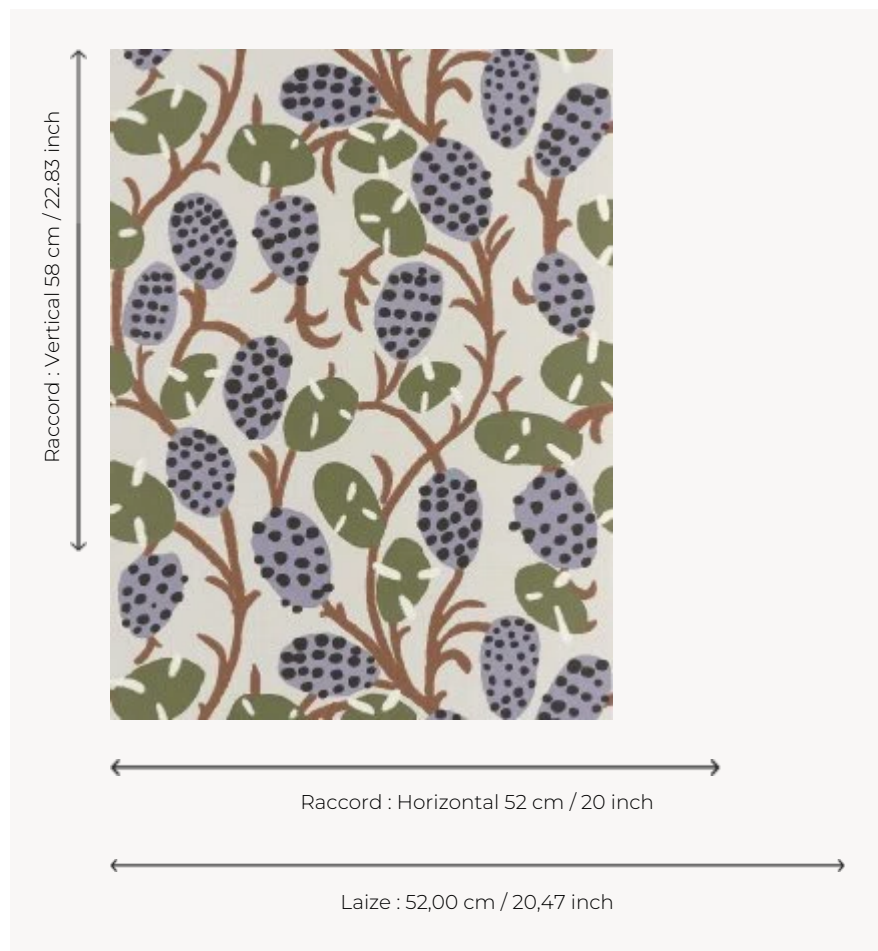

## FP885002 SENNEFER

Loosely based on the ceiling designs of the tomb of Sennefer, mayor of the city of Thebes (now Luxor), this wallpaper features generous vines covered with bunches of grapes and large leaves. The traditional rotary screen printing brings delicacy and refinement to this charming composition.

### Pierre Frey

<b>TYPE</b>	Small width printed wallpapers
<b>COLLABORATION</b>	Musée du Louvre
<b>SALES UNIT</b>	Available per roll of 10,05 mts
<b>BACKING</b>	NON WOVEN
<b>COMPOSITION</b>	-
<b>WIDTH</b>	52 cm / 20,47 inch
<b>REPEAT</b>	H: 52 cm - 20,00 inch V: 58 cm - 22,83 inch Straight repeat
<b>WEIGHT</b>	175 gr / m <sup>2</sup>
<b>CARE</b>	
<b>TRIMMING</b>	Trimmed
<b>HANGING/REMOVING</b>	Paste the wall Strippable
<b>CERTIFICATIONS</b>	EUROCLASS B-s1,d0 ASTM E84 Class A
<b>NOTES</b>	Good lightfastness Flame retardant backing
<b>BOOK</b>	F9979PPFREY32 F9979PPFREY37