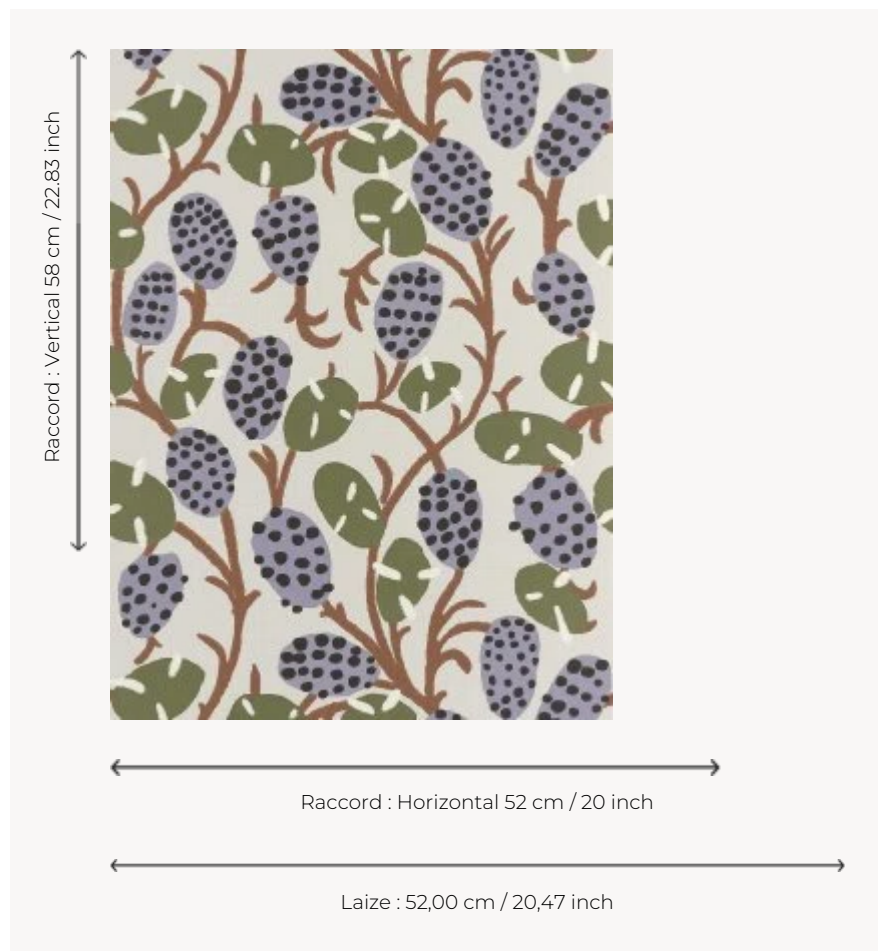

FP885002 SENNEFER

Loosely based on the ceiling designs of the tomb of Sennefer, mayor of the city of Thebes (now Luxor), this wallpaper features generous vines covered with bunches of grapes and large leaves. The traditional rotary screen printing brings delicacy and refinement to this charming composition.

FP885002 - Vigne

Pierre Frey

TYPE	Small width printed wallpapers
COLLABORATION	Musée du Louvre
SALES UNIT	Available per roll of 10,05 mts
BACKING	NON WOVEN
COMPOSITION	-
WIDTH	52 cm / 20,47 inch
REPEAT	H: 52 cm - 20,00 inch V: 58 cm - 22,83 inch Straight repeat
WEIGHT	175 gr / m ²
CARE	
TRIMMING	Trimmed
HANGING/REMOVING	Paste the wall Strippable
CERTIFICATIONS	EUROCLASS B-s1,d0 ASTM E84 Class A
NOTES	Good lightfastness Flame retardant backing
BOOK	F9979PPFREY32 F9979PPFREY37