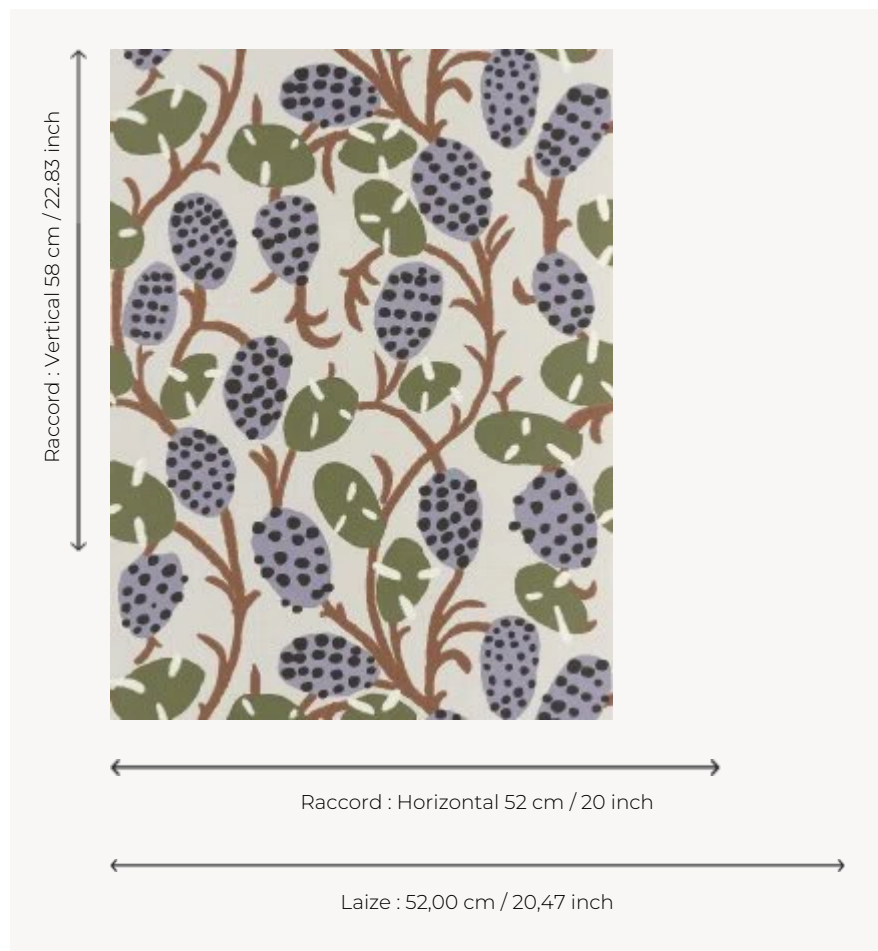

FP885002 SENNEFER

Loosely based on the ceiling designs of the tomb of Sennefer, mayor of the city of Thebes (now Luxor), this wallpaper features generous vines covered with bunches of grapes and large leaves. The traditional rotary screen printing brings delicacy and refinement to this charming composition.

FP885002 - Vigne

Pierre Frey

TYPE	Small width printed wallpapers
COLLABORATION	Musée du Louvre
SALES UNIT	Available per roll of 10,05 mts
BACKING	NON WOVEN
COMPOSITION	-
WIDTH	52 cm / 20,47 inch
REPEAT	H: 52 cm - 20,00 inch V: 58 cm - 22,83 inch Straight repeat
WEIGHT	175 gr / m ²
CARE	
TRIMMING	Trimmed
HANGING/REMOVING	Paste the wall Strippable
CERTIFICATIONS	EUROCLASS B-s1,d0 ASTM E84 Class A
NOTES	Good lightfastness Flame retardant backing
BOOK	F9979PPFREY32 F9979PPFREY37