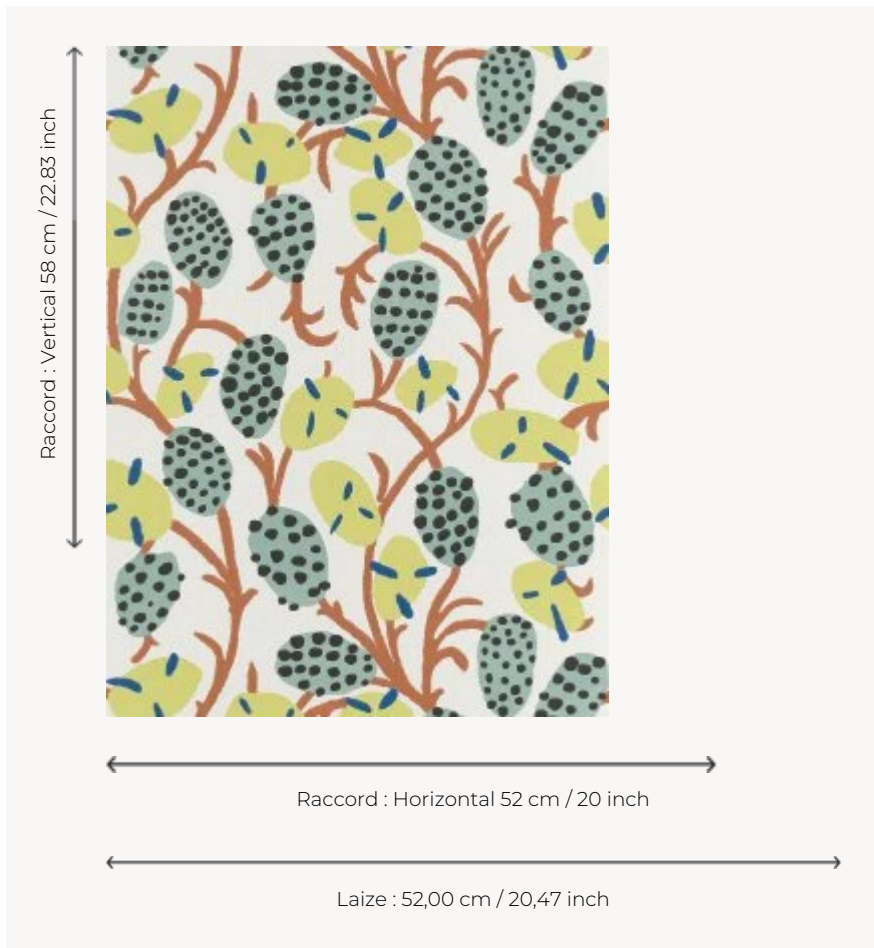

FP885003 SENNEFER

Loosely based on the ceiling designs of the tomb of Sennefer, mayor of the city of Thebes (now Luxor), this wallpaper features generous vines covered with bunches of grapes and large leaves. The traditional rotary screen printing brings delicacy and refinement to this charming composition.

FP885003 - Tropical

Pierre Frey

TYPE	Small width printed wallpapers
COLLABORATION	Musée du Louvre
SALES UNIT	Available per roll of 10,05 mts
BACKING	NON WOVEN
COMPOSITION	-
WIDTH	52 cm / 20,47 inch
REPEAT	H: 52 cm - 20,00 inch V: 58 cm - 22,83 inch Straight repeat
WEIGHT	175 gr / m ²
CARE	
TRIMMING	Trimmed
HANGING/REMOVING	Paste the wall Strippable
CERTIFICATIONS	EUROCLASS B-s1,d0 ASTM E84 Class A
NOTES	Good lightfastness Flame retardant backing
BOOK	F9979PPFREY32 F9979PPFREY37

5 Colors

FP885001
Argile

FP885002
Vigne

FP885003
Tropical

FP885004
Ocre

FP885005
Nil