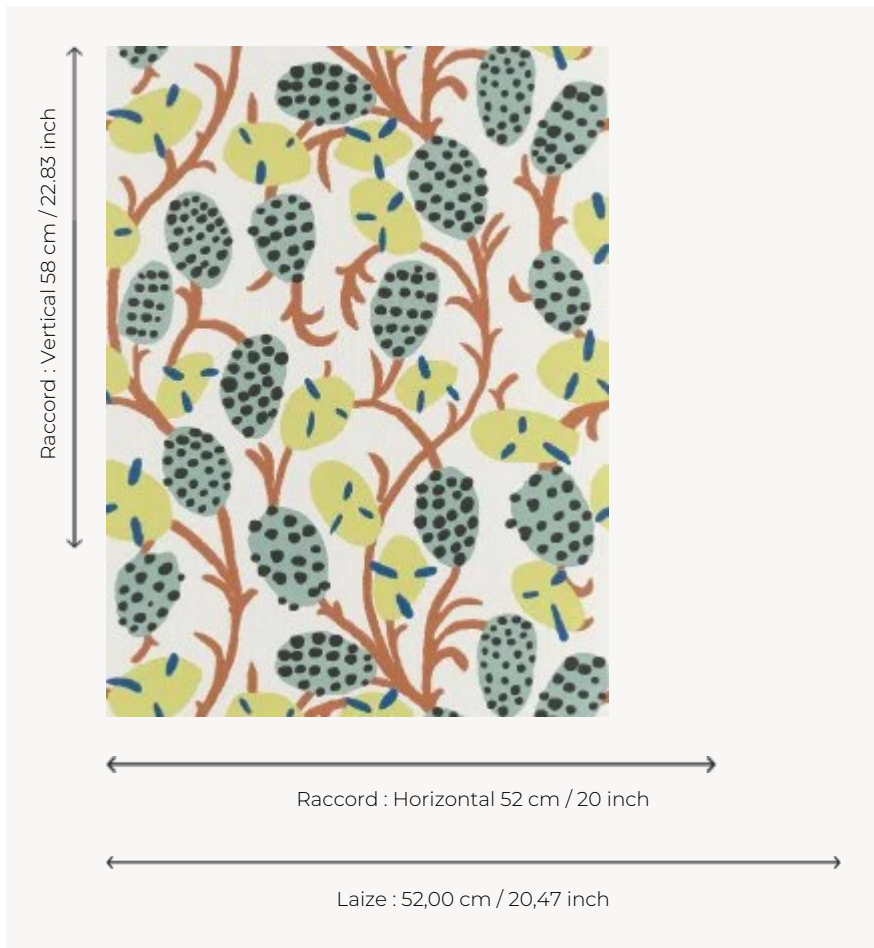

## FP885003 SENNEFER

Loosely based on the ceiling designs of the tomb of Sennefer, mayor of the city of Thebes (now Luxor), this wallpaper features generous vines covered with bunches of grapes and large leaves. The traditional rotary screen printing brings delicacy and refinement to this charming composition.

### Pierre Frey

<b>TYPE</b>	Small width printed wallpapers
<b>COLLABORATION</b>	Musée du Louvre
<b>SALES UNIT</b>	Available per roll of 10,05 mts
<b>BACKING</b>	NON WOVEN
<b>COMPOSITION</b>	-
<b>WIDTH</b>	52 cm / 20,47 inch
<b>REPEAT</b>	H: 52 cm - 20,00 inch V: 58 cm - 22,83 inch Straight repeat
<b>WEIGHT</b>	175 gr / m <sup>2</sup>
<b>CARE</b>	
<b>TRIMMING</b>	Trimmed
<b>HANGING/REMOVING</b>	Paste the wall Strippable
<b>CERTIFICATIONS</b>	EUROCLASS B-s1,d0 ASTM E84 Class A
<b>NOTES</b>	Good lightfastness Flame retardant backing
<b>BOOK</b>	F9979PPFREY32 F9979PPFREY37

## 5 Colors

FP885001  
Argile

FP885002  
Vigne

FP885003  
Tropical

FP885004  
Ocre

FP885005  
Nil