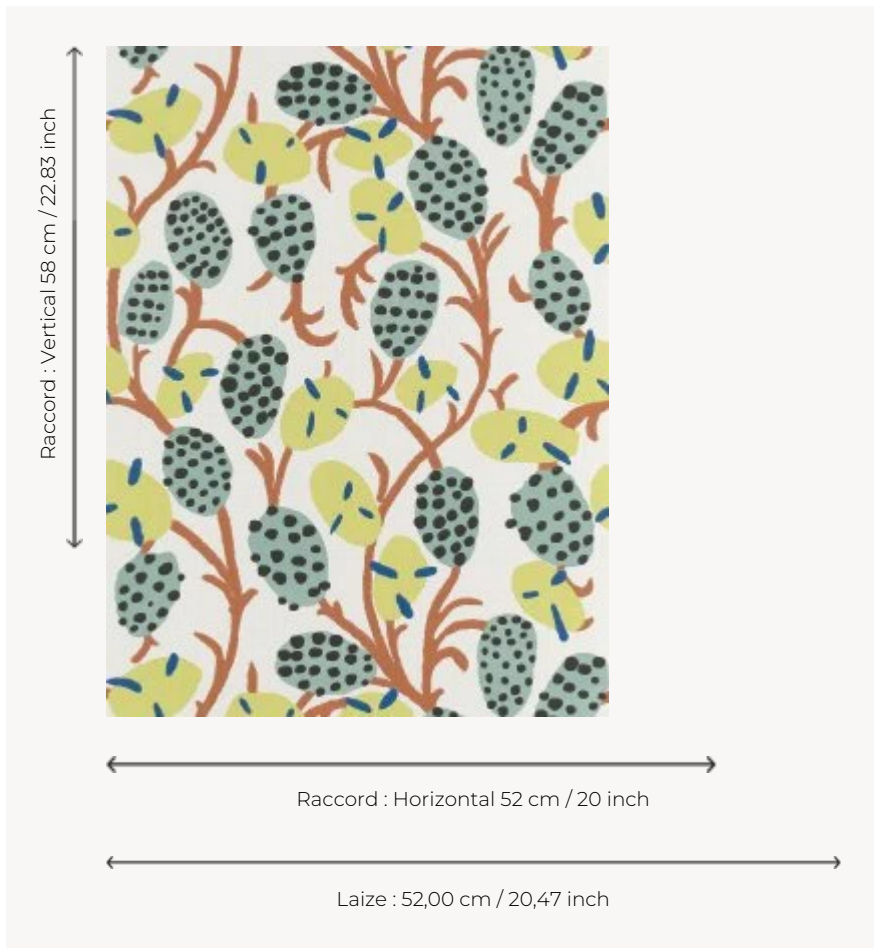

## FP885003 SENNEFER

Loosely based on the ceiling designs of the tomb of Sennefer, mayor of the city of Thebes (now Luxor), this wallpaper features generous vines covered with bunches of grapes and large leaves. The traditional rotary screen printing brings delicacy and refinement to this charming composition.

### Pierre Frey

<b>TYPE</b>	Small width printed wallpapers
<b>COLLABORATION</b>	Musée du Louvre
<b>SALES UNIT</b>	Available per roll of 10,05 mts
<b>BACKING</b>	NON WOVEN
<b>COMPOSITION</b>	-
<b>WIDTH</b>	52 cm / 20,47 inch
<b>REPEAT</b>	H: 52 cm - 20,00 inch V: 58 cm - 22,83 inch Straight repeat
<b>WEIGHT</b>	175 gr / m <sup>2</sup>
<b>CARE</b>	
<b>TRIMMING</b>	Trimmed
<b>HANGING/REMOVING</b>	Paste the wall Strippable
<b>CERTIFICATIONS</b>	EUROCLASS B-s1,d0 ASTM E84 Class A
<b>NOTES</b>	Good lightfastness Flame retardant backing
<b>BOOK</b>	F9979PPFREY32 F9979PPFREY37

## 5 Colors

FP885001  
Argile

FP885002  
Vigne

FP885003  
Tropical

FP885004  
Ocre

FP885005  
Nil