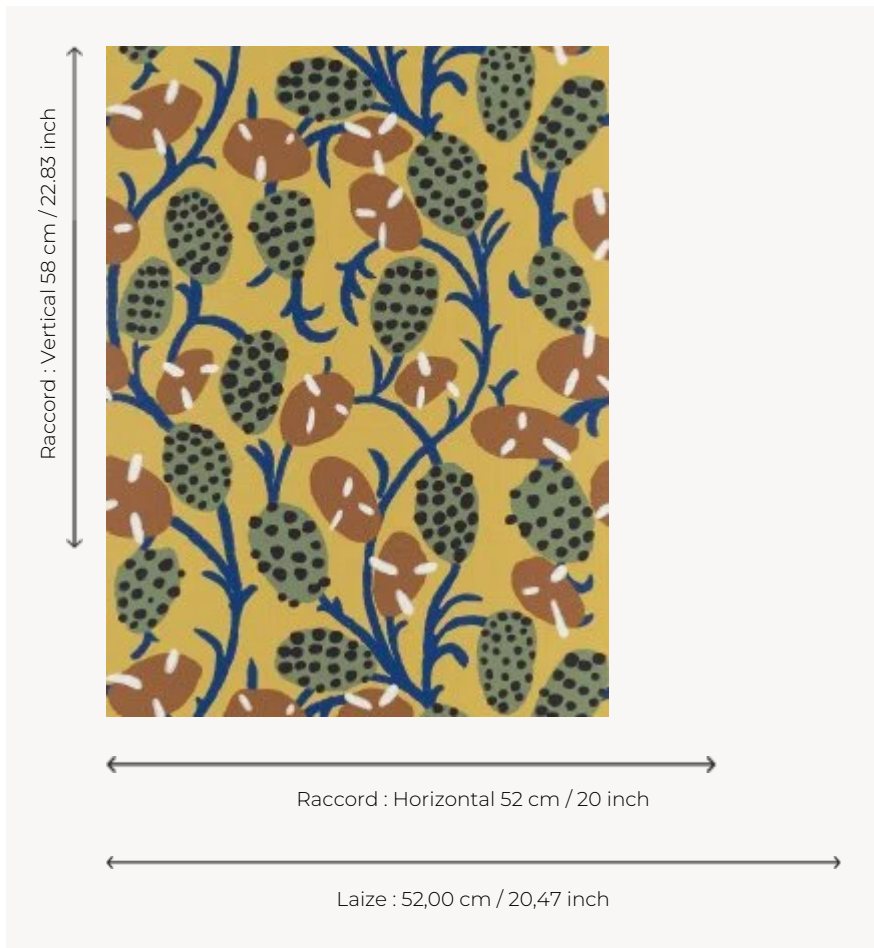

FP885004 SENNEFER

Loosely based on the ceiling designs of the tomb of Sennefer, mayor of the city of Thebes (now Luxor), this wallpaper features generous vines covered with bunches of grapes and large leaves. The traditional rotary screen printing brings delicacy and refinement to this charming composition.

FP885004 - Ocre

Pierre Frey

TYPE	Small width printed wallpapers
COLLABORATION	Musée du Louvre
SALES UNIT	Available per roll of 10,05 mts
BACKING	NON WOVEN
COMPOSITION	-
WIDTH	52 cm / 20,47 inch
REPEAT	H: 52 cm - 20,00 inch V: 58 cm - 22,83 inch Straight repeat
WEIGHT	175 gr / m ²
CARE	
TRIMMING	Trimmed
HANGING/REMOVING	Paste the wall Strippable
CERTIFICATIONS	EUROCLASS B-s1,d0 ASTM E84 Class A
NOTES	Good lightfastness Flame retardant backing
BOOK	F9979PPFREY32 F9979PPFREY37

5 Colors

FP885001
Argile

FP885002
Vigne

FP885003
Tropical

FP885004
Ocre

FP885005
Nil