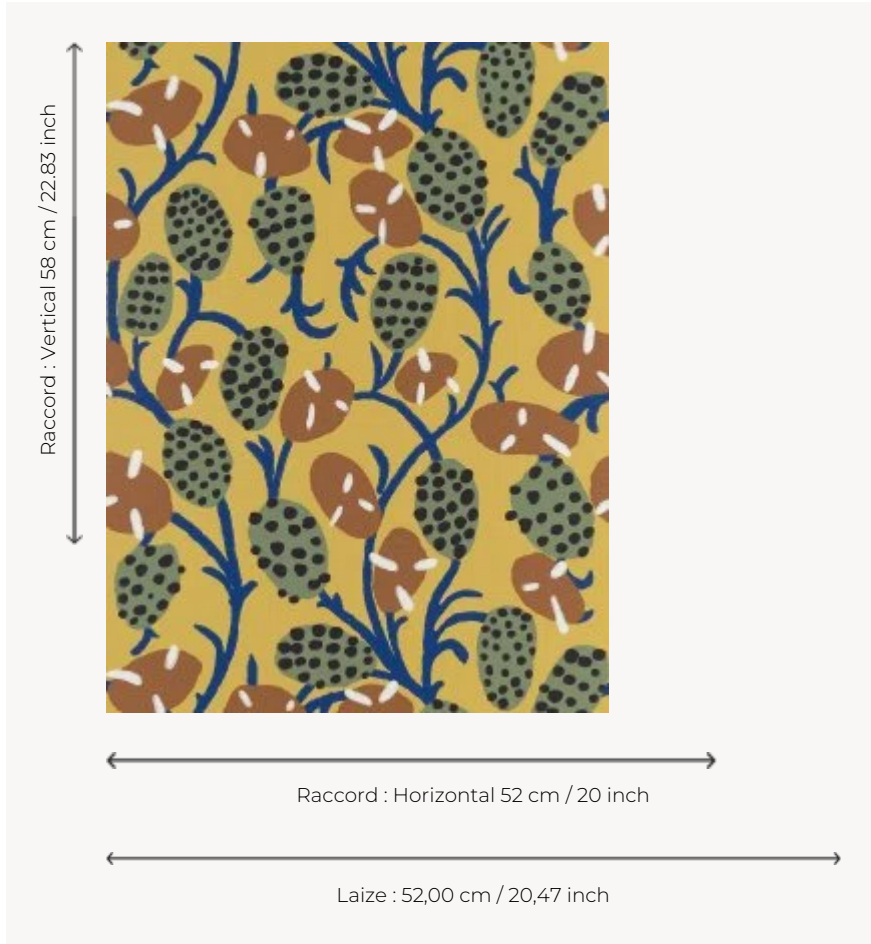

## FP885004 SENNEFER

Loosely based on the ceiling designs of the tomb of Sennefer, mayor of the city of Thebes (now Luxor), this wallpaper features generous vines covered with bunches of grapes and large leaves. The traditional rotary screen printing brings delicacy and refinement to this charming composition.

### Pierre Frey

<b>TYPE</b>	Small width printed wallpapers
<b>COLLABORATION</b>	Musée du Louvre
<b>SALES UNIT</b>	Available per roll of 10,05 mts
<b>BACKING</b>	NON WOVEN
<b>COMPOSITION</b>	-
<b>WIDTH</b>	52 cm / 20,47 inch
<b>REPEAT</b>	H: 52 cm - 20,00 inch V: 58 cm - 22,83 inch Straight repeat
<b>WEIGHT</b>	175 gr / m <sup>2</sup>
<b>CARE</b>	
<b>TRIMMING</b>	Trimmed
<b>HANGING/REMOVING</b>	Paste the wall Strippable
<b>CERTIFICATIONS</b>	EUROCLASS B-s1,d0 ASTM E84 Class A
<b>NOTES</b>	Good lightfastness Flame retardant backing
<b>BOOK</b>	F9979PPFREY32 F9979PPFREY37