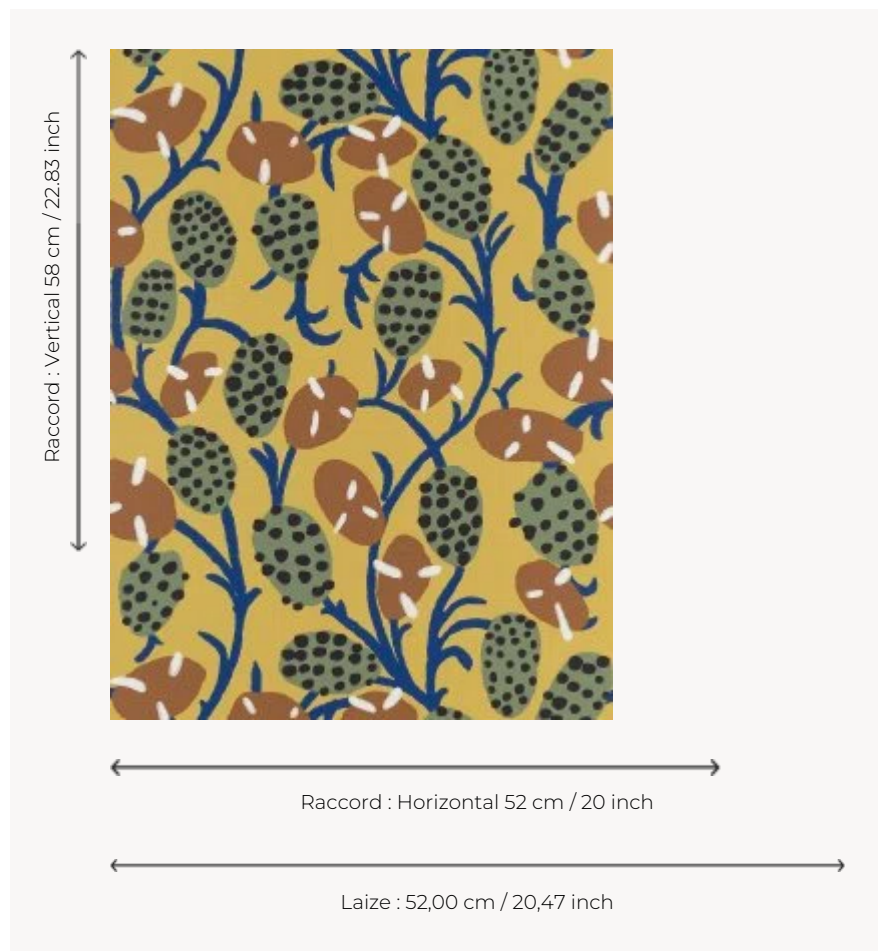

FP885004 SENNEFER

Loosely based on the ceiling designs of the tomb of Sennefer, mayor of the city of Thebes (now Luxor), this wallpaper features generous vines covered with bunches of grapes and large leaves. The traditional rotary screen printing brings delicacy and refinement to this charming composition.

FP885004 - Ocre

Pierre Frey

TYPE	Small width printed wallpapers
COLLABORATION	Musée du Louvre
SALES UNIT	Available per roll of 10,05 mts
BACKING	NON WOVEN
COMPOSITION	-
WIDTH	52 cm / 20,47 inch
REPEAT	H: 52 cm - 20,00 inch V: 58 cm - 22,83 inch Straight repeat
WEIGHT	175 gr / m ²
CARE	
TRIMMING	Trimmed
HANGING/REMOVING	Paste the wall Strippable
CERTIFICATIONS	EUROCLASS B-s1,d0 ASTM E84 Class A
NOTES	Good lightfastness Flame retardant backing
BOOK	F9979PPFREY32 F9979PPFREY37

5 Colors

FP885001
Argile

FP885002
Vigne

FP885003
Tropical

FP885004
Ocre

FP885005
Nil