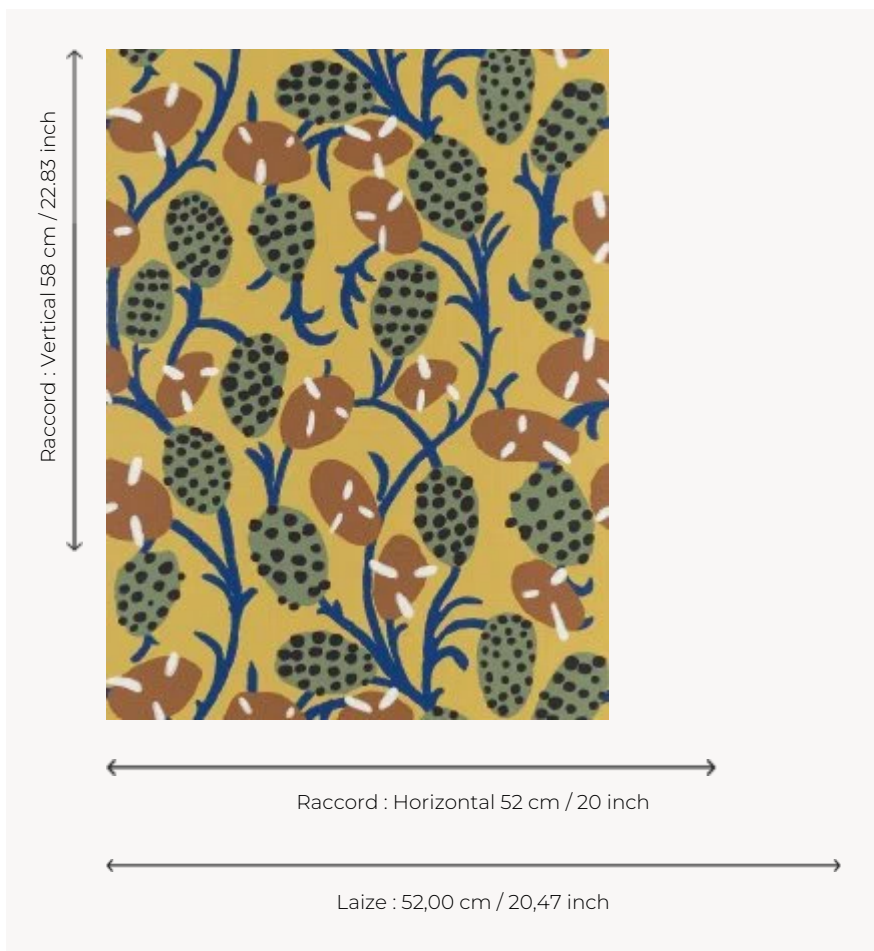

FP885004 SENNEFER

Loosely based on the ceiling designs of the tomb of Sennefer, mayor of the city of Thebes (now Luxor), this wallpaper features generous vines covered with bunches of grapes and large leaves. The traditional rotary screen printing brings delicacy and refinement to this charming composition.

FP885004 - Ocre

Pierre Frey

TYPE	Small width printed wallpapers
COLLABORATION	Musée du Louvre
SALES UNIT	Available per roll of 10,05 mts
BACKING	NON WOVEN
COMPOSITION	-
WIDTH	52 cm / 20,47 inch
REPEAT	H: 52 cm - 20,00 inch V: 58 cm - 22,83 inch Straight repeat
WEIGHT	175 gr / m ²
CARE	
TRIMMING	Trimmed
HANGING/REMOVING	Paste the wall Strippable
CERTIFICATIONS	EUROCLASS B-s1,d0 ASTM E84 Class A
NOTES	Good lightfastness Flame retardant backing
BOOK	F9979PPFREY32 F9979PPFREY37

5 Colors

FP885001
Argile

FP885002
Vigne

FP885003
Tropical

FP885004
Ocre

FP885005
Nil