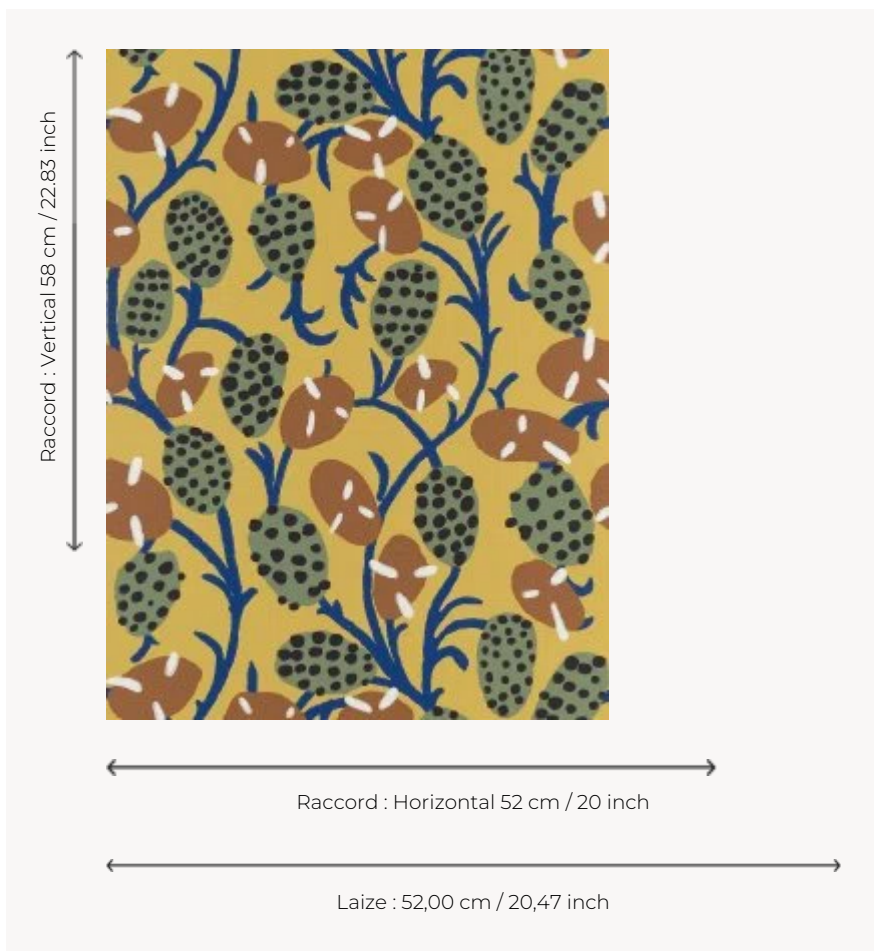

## FP885004 SENNEFER

Loosely based on the ceiling designs of the tomb of Sennefer, mayor of the city of Thebes (now Luxor), this wallpaper features generous vines covered with bunches of grapes and large leaves. The traditional rotary screen printing brings delicacy and refinement to this charming composition.

### Pierre Frey

<b>TYPE</b>	Small width printed wallpapers
<b>COLLABORATION</b>	Musée du Louvre
<b>SALES UNIT</b>	Available per roll of 10,05 mts
<b>BACKING</b>	NON WOVEN
<b>COMPOSITION</b>	-
<b>WIDTH</b>	52 cm / 20,47 inch
<b>REPEAT</b>	H: 52 cm - 20,00 inch V: 58 cm - 22,83 inch Straight repeat
<b>WEIGHT</b>	175 gr / m <sup>2</sup>
<b>CARE</b>	
<b>TRIMMING</b>	Trimmed
<b>HANGING/REMOVING</b>	Paste the wall Strippable
<b>CERTIFICATIONS</b>	EUROCLASS B-s1,d0 ASTM E84 Class A
<b>NOTES</b>	Good lightfastness Flame retardant backing
<b>BOOK</b>	F9979PPFREY32 F9979PPFREY37

## 5 Colors

FP885001  
Argile

FP885002  
Vigne

FP885003  
Tropical

FP885004  
Ocre

FP885005  
Nil