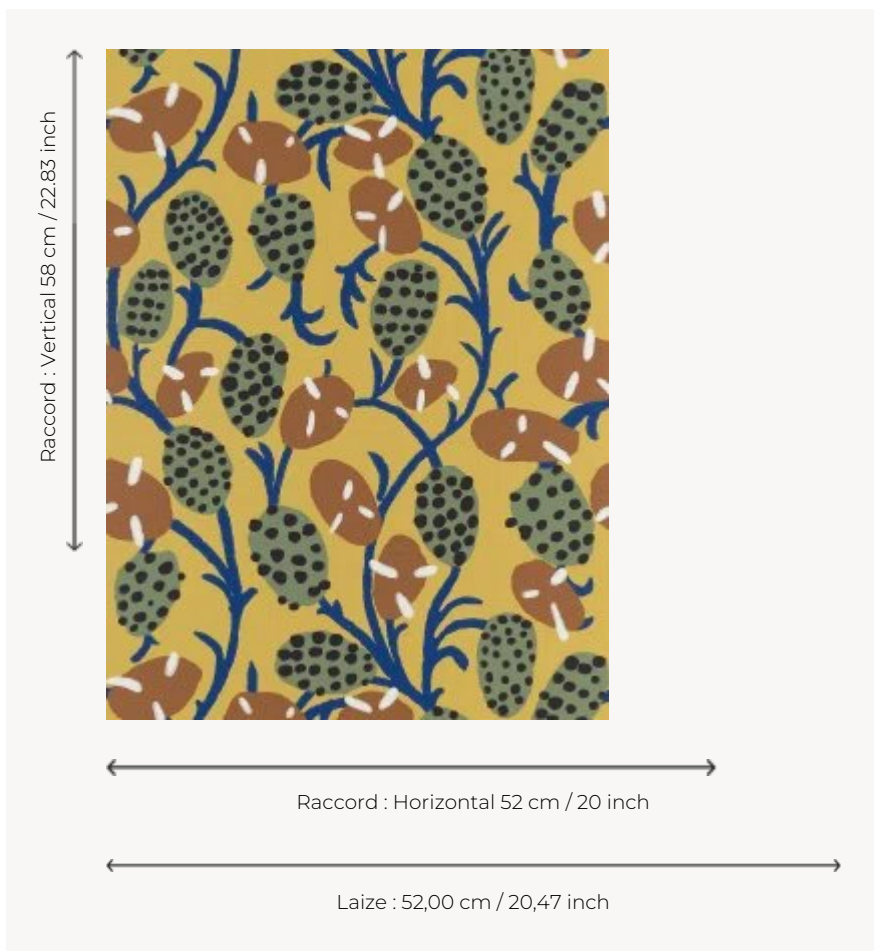

FP885004 SENNEFER

Loosely based on the ceiling designs of the tomb of Sennefer, mayor of the city of Thebes (now Luxor), this wallpaper features generous vines covered with bunches of grapes and large leaves. The traditional rotary screen printing brings delicacy and refinement to this charming composition.

FP885004 - Ocre

Pierre Frey

TYPE	Small width printed wallpapers
COLLABORATION	Musée du Louvre
SALES UNIT	Available per roll of 10,05 mts
BACKING	NON WOVEN
COMPOSITION	-
WIDTH	52 cm / 20,47 inch
REPEAT	H: 52 cm - 20,00 inch V: 58 cm - 22,83 inch Straight repeat
WEIGHT	175 gr / m ²
CARE	
TRIMMING	Trimmed
HANGING/REMOVING	Paste the wall Strippable
CERTIFICATIONS	EUROCLASS B-s1,d0 ASTM E84 Class A
NOTES	Good lightfastness Flame retardant backing
BOOK	F9979PPFREY32 F9979PPFREY37

5 Colors

FP885001
Argile

FP885002
Vigne

FP885003
Tropical

FP885004
Ocre

FP885005
Nil