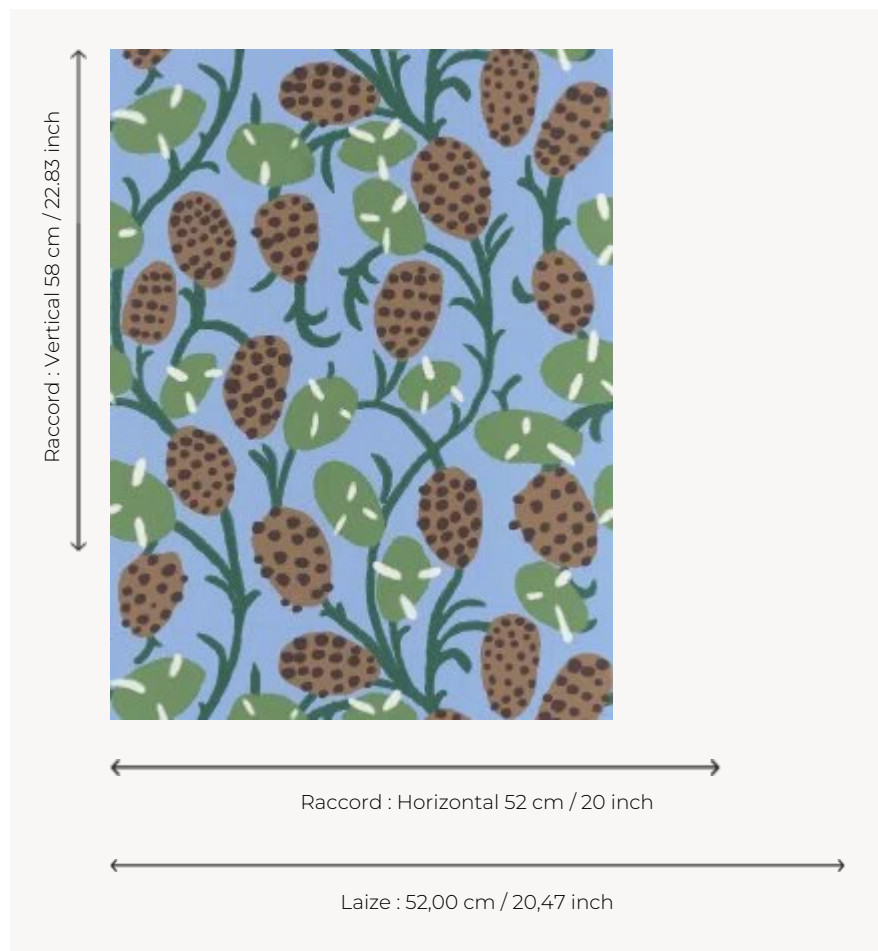

## FP885005 SENNEFER

Loosely based on the ceiling designs of the tomb of Sennefer, mayor of the city of Thebes (now Luxor), this wallpaper features generous vines covered with bunches of grapes and large leaves. The traditional rotary screen printing brings delicacy and refinement to this charming composition.

### Pierre Frey

<b>TYPE</b>	Small width printed wallpapers
<b>COLLABORATION</b>	Musée du Louvre
<b>SALES UNIT</b>	Available per roll of 10,05 mts
<b>BACKING</b>	NON WOVEN
<b>COMPOSITION</b>	-
<b>WIDTH</b>	52 cm / 20,47 inch
<b>REPEAT</b>	H: 52 cm - 20,00 inch V: 58 cm - 22,83 inch Straight repeat
<b>WEIGHT</b>	175 gr / m <sup>2</sup>
<b>CARE</b>	
<b>TRIMMING</b>	Trimmed
<b>HANGING/REMOVING</b>	Paste the wall Strippable
<b>CERTIFICATIONS</b>	EUROCLASS B-s1,d0 ASTM E84 Class A
<b>NOTES</b>	Good lightfastness Flame retardant backing
<b>BOOK</b>	F9979PPFREY32 F9979PPFREY37