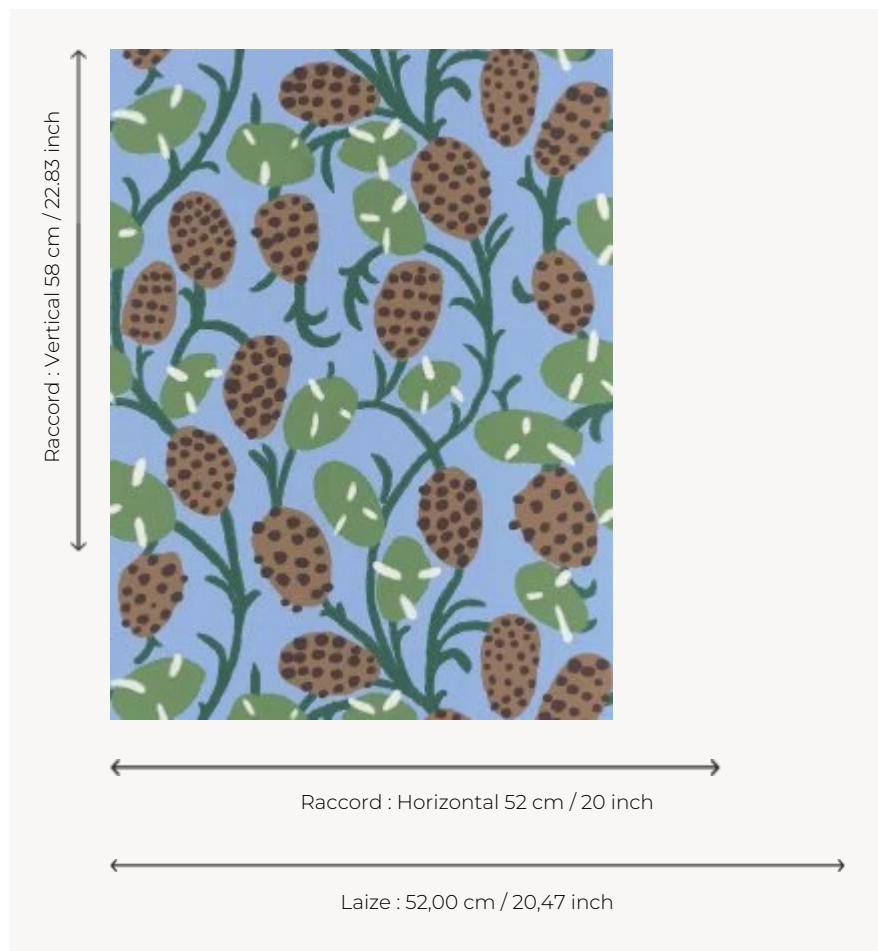

FP885005 SENNEFER

Loosely based on the ceiling designs of the tomb of Sennefer, mayor of the city of Thebes (now Luxor), this wallpaper features generous vines covered with bunches of grapes and large leaves. The traditional rotary screen printing brings delicacy and refinement to this charming composition.

FP885005 - Nil

Pierre Frey

TYPE	Small width printed wallpapers
COLLABORATION	Musée du Louvre
SALES UNIT	Available per roll of 10,05 mts
BACKING	NON WOVEN
COMPOSITION	-
WIDTH	52 cm / 20,47 inch
REPEAT	H: 52 cm - 20,00 inch V: 58 cm - 22,83 inch Straight repeat
WEIGHT	175 gr / m ²
CARE	
TRIMMING	Trimmed
HANGING/REMOVING	Paste the wall Strippable
CERTIFICATIONS	EUROCLASS B-s1,d0 ASTM E84 Class A
NOTES	Good lightfastness Flame retardant backing
BOOK	F9979PPFREY32 F9979PPFREY37