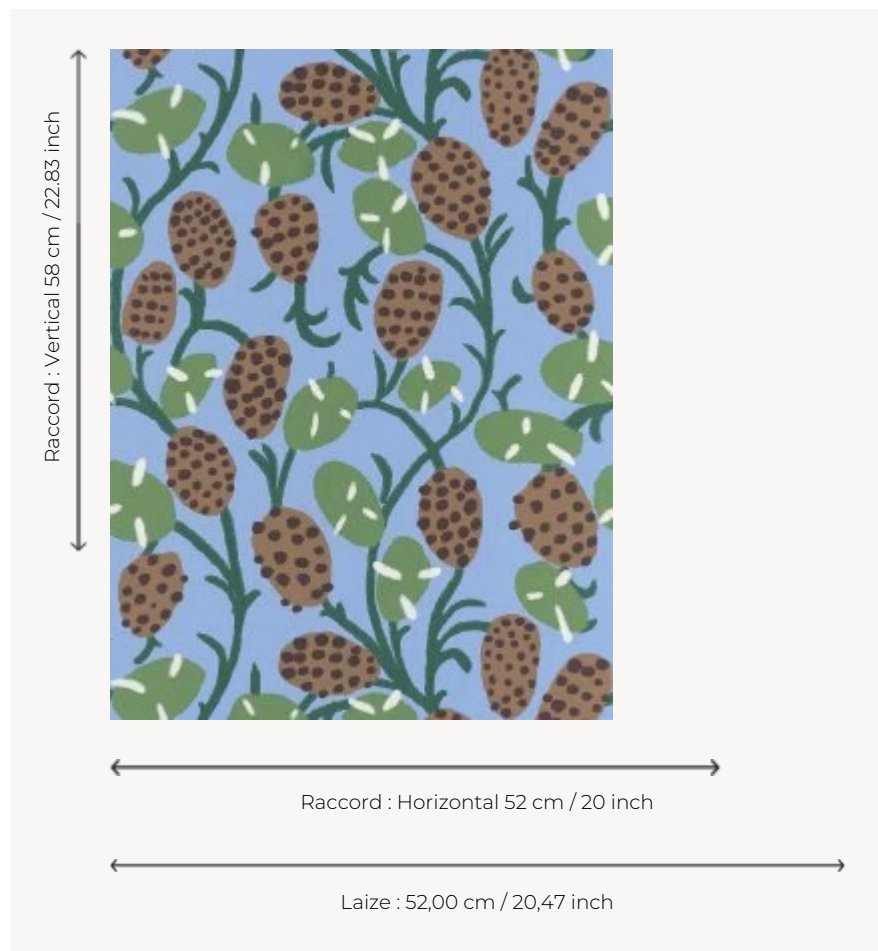

FP885005 SENNEFER

Loosely based on the ceiling designs of the tomb of Sennefer, mayor of the city of Thebes (now Luxor), this wallpaper features generous vines covered with bunches of grapes and large leaves. The traditional rotary screen printing brings delicacy and refinement to this charming composition.

FP885005 - Nil

Pierre Frey

TYPE	Small width printed wallpapers
COLLABORATION	Musée du Louvre
SALES UNIT	Available per roll of 10,05 mts
BACKING	NON WOVEN
COMPOSITION	-
WIDTH	52 cm / 20,47 inch
REPEAT	H: 52 cm - 20,00 inch V: 58 cm - 22,83 inch Straight repeat
WEIGHT	175 gr / m ²
CARE	
TRIMMING	Trimmed
HANGING/REMOVING	Paste the wall Strippable
CERTIFICATIONS	EUROCLASS B-s1,d0 ASTM E84 Class A
NOTES	Good lightfastness Flame retardant backing
BOOK	F9979PPFREY32 F9979PPFREY37