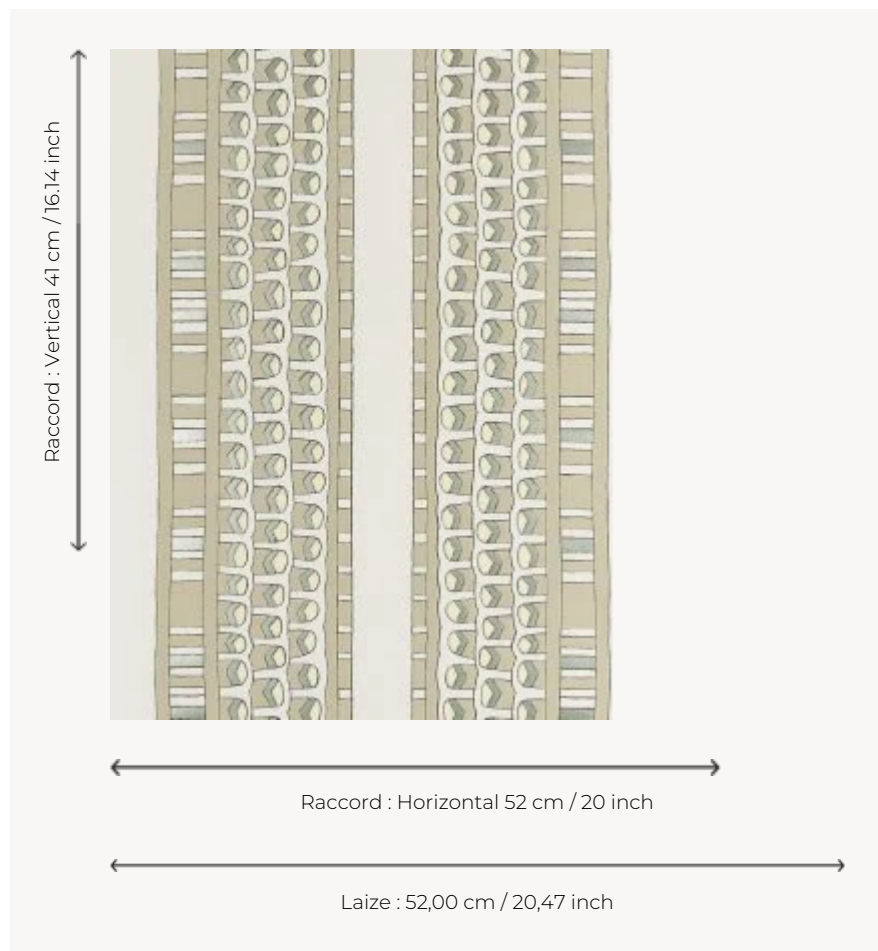

# FP886001 PHARAON

This stripe, inspired by the lid of an Egyptian coffin in the Louvre's Department of Egyptian Antiquities, freely evokes the fabulous finery of the pharaohs. The traditional print with metallic reflections elegantly highlights the details of the wallpaper.

## Pierre Frey

<b>TYPE</b>	Small width printed wallpapers
<b>COLLABORATION</b>	Musée du Louvre
<b>SALES UNIT</b>	Available per roll of 10,05 mts
<b>BACKING</b>	NON WOVEN
<b>COMPOSITION</b>	-
<b>WIDTH</b>	52 cm / 20,47 inch
<b>REPEAT</b>	H: 52 cm - 20,00 inch V: 41 cm - 16,14 inch Free match
<b>WEIGHT</b>	175 gr / m <sup>2</sup>
<b>CARE</b>	
<b>TRIMMING</b>	Trimmed
<b>HANGING/REMOVING</b>	Paste the wall Strippable
<b>CERTIFICATIONS</b>	EUROCLASS B-s1,d0 ASTM E84 Class A
<b>NOTES</b>	Good lightfastness Flame retardant backing
<b>BOOK</b>	F9979PPFREY32 F9979PPFREY37