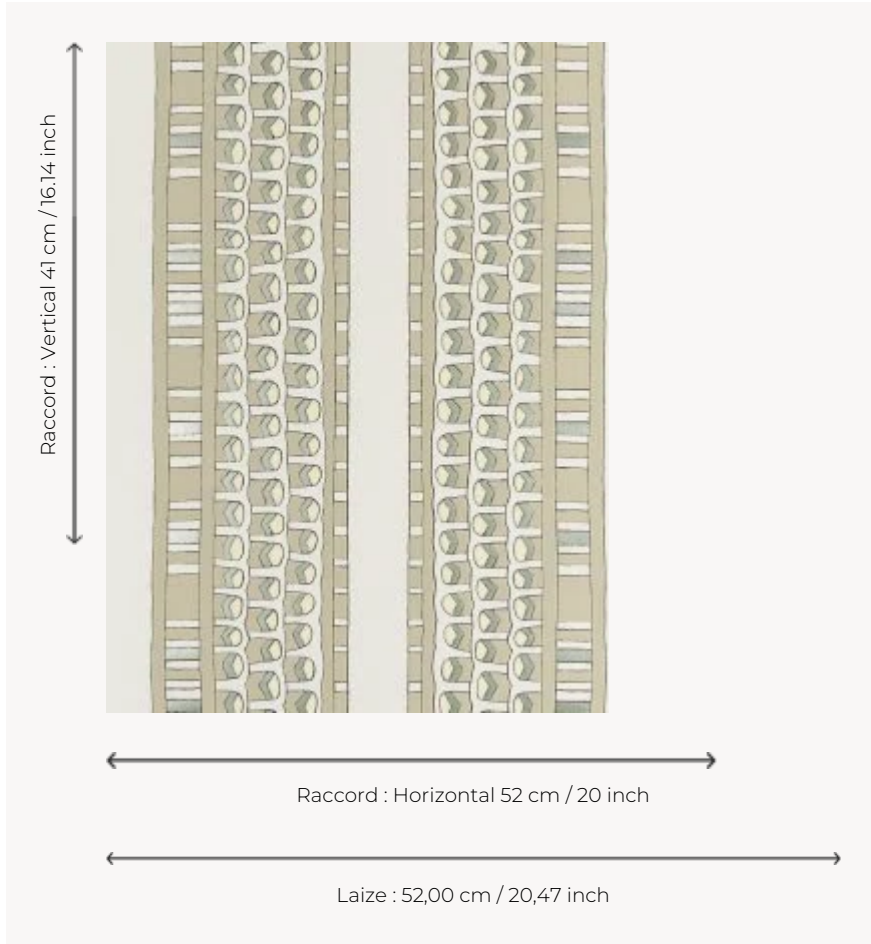

FP886001 PHARAON

This stripe, inspired by the lid of an Egyptian coffin in the Louvre's Department of Egyptian Antiquities, freely evokes the fabulous finery of the pharaohs. The traditional print with metallic reflections elegantly highlights the details of the wallpaper.

FP886001 - Sable

Pierre Frey

TYPE	Small width printed wallpapers
COLLABORATION	Musée du Louvre
SALES UNIT	Available per roll of 10,05 mts
BACKING	NON WOVEN
COMPOSITION	-
WIDTH	52 cm / 20,47 inch
REPEAT	H: 52 cm - 20,00 inch V: 41 cm - 16,14 inch Free match
WEIGHT	175 gr / m ²
CARE	
TRIMMING	Trimmed
HANGING/REMOVING	Paste the wall Strippable
CERTIFICATIONS	EUROCLASS B-s1,d0 ASTM E84 Class A
NOTES	Good lightfastness Flame retardant backing
BOOK	F9979PPFREY32 F9979PPFREY37