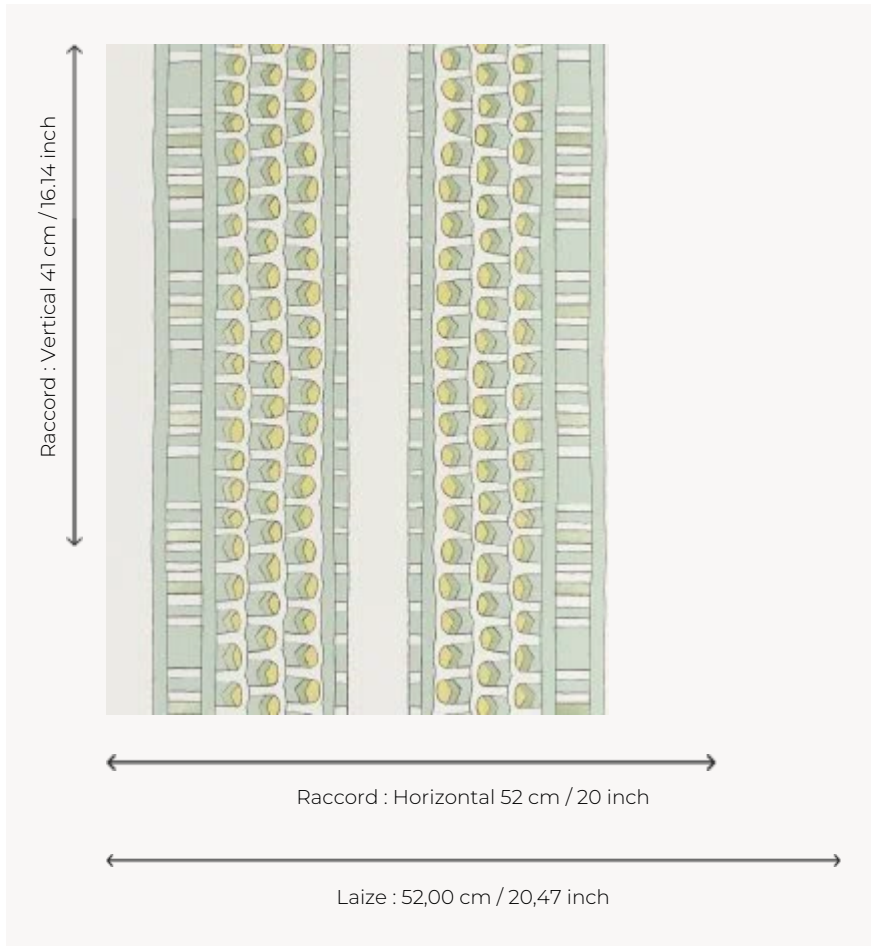

FP886002 PHARAON

This stripe, inspired by the lid of an Egyptian coffin in the Louvre's Department of Egyptian Antiquities, freely evokes the fabulous finery of the pharaohs. The traditional print with metallic reflections elegantly highlights the details of the wallpaper.

FP886002 - Celadon

Pierre Frey

TYPE	Small width printed wallpapers
COLLABORATION	Musée du Louvre
SALES UNIT	Available per roll of 10,05 mts
BACKING	NON WOVEN
COMPOSITION	-
WIDTH	52 cm / 20,47 inch
REPEAT	H: 52 cm - 20,00 inch V: 41 cm - 16,14 inch Free match
WEIGHT	175 gr / m ²
CARE	
TRIMMING	Trimmed
HANGING/REMOVING	Paste the wall Strippable
CERTIFICATIONS	EUROCLASS B-s1,d0 ASTM E84 Class A
NOTES	Good lightfastness Flame retardant backing
BOOK	F9979PPFREY32 F9979PPFREY37