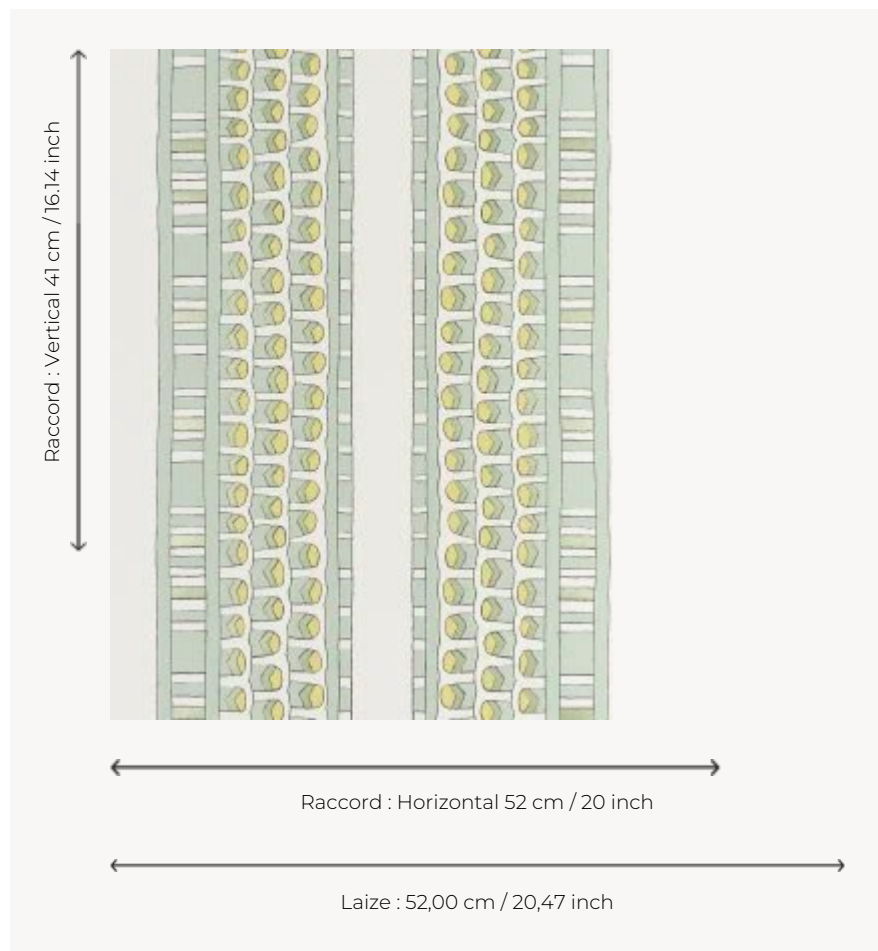

FP886002 PHARAON

This stripe, inspired by the lid of an Egyptian coffin in the Louvre's Department of Egyptian Antiquities, freely evokes the fabulous finery of the pharaohs. The traditional print with metallic reflections elegantly highlights the details of the wallpaper.

FP886002 - Celadon

Pierre Frey

TYPE	Small width printed wallpapers
COLLABORATION	Musée du Louvre
SALES UNIT	Available per roll of 10,05 mts
BACKING	NON WOVEN
COMPOSITION	-
WIDTH	52 cm / 20,47 inch
REPEAT	H: 52 cm - 20,00 inch V: 41 cm - 16,14 inch Free match
WEIGHT	175 gr / m ²
CARE	
TRIMMING	Trimmed
HANGING/REMOVING	Paste the wall Strippable
CERTIFICATIONS	EUROCLASS B-s1,d0 ASTM E84 Class A
NOTES	Good lightfastness Flame retardant backing
BOOK	F9979PPFREY32 F9979PPFREY37