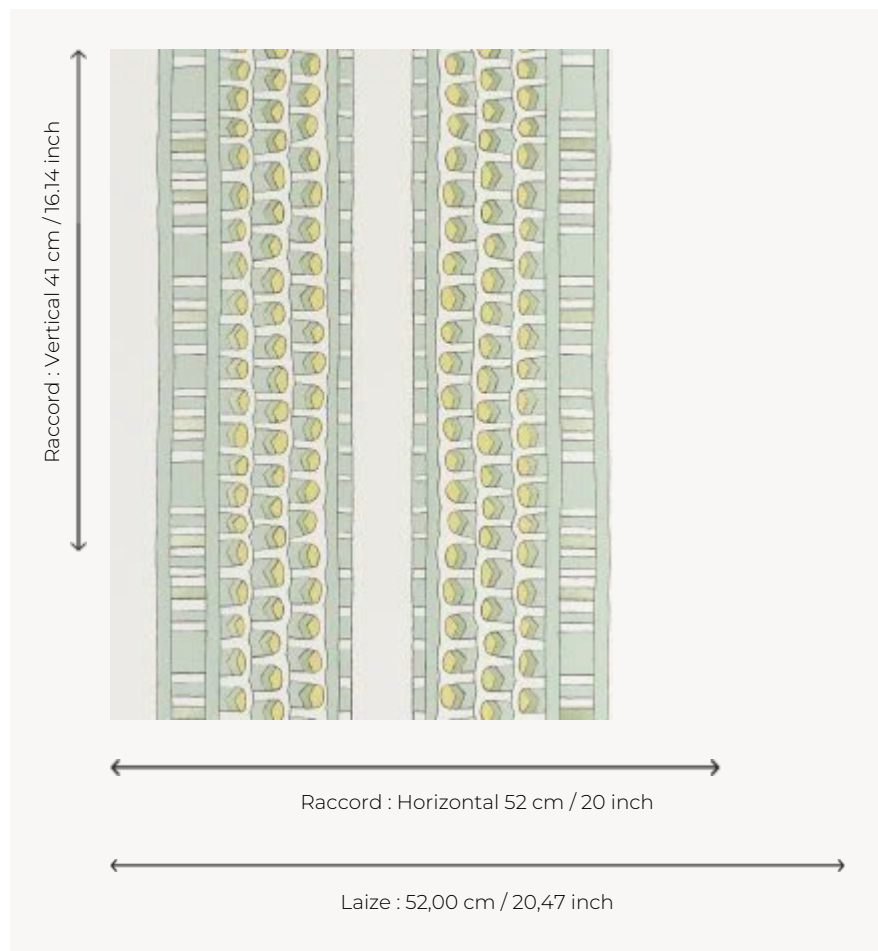

## FP886002 PHARAON

This stripe, inspired by the lid of an Egyptian coffin in the Louvre's Department of Egyptian Antiquities, freely evokes the fabulous finery of the pharaohs. The traditional print with metallic reflections elegantly highlights the details of the wallpaper.

### Pierre Frey

<b>TYPE</b>	Small width printed wallpapers
<b>COLLABORATION</b>	Musée du Louvre
<b>SALES UNIT</b>	Available per roll of 10,05 mts
<b>BACKING</b>	NON WOVEN
<b>COMPOSITION</b>	-
<b>WIDTH</b>	52 cm / 20,47 inch
<b>REPEAT</b>	H: 52 cm - 20,00 inch V: 41 cm - 16,14 inch Free match
<b>WEIGHT</b>	175 gr / m <sup>2</sup>
<b>CARE</b>	
<b>TRIMMING</b>	Trimmed
<b>HANGING/REMOVING</b>	Paste the wall Strippable
<b>CERTIFICATIONS</b>	EUROCLASS B-s1,d0 ASTM E84 Class A
<b>NOTES</b>	Good lightfastness Flame retardant backing
<b>BOOK</b>	F9979PPFREY32 F9979PPFREY37