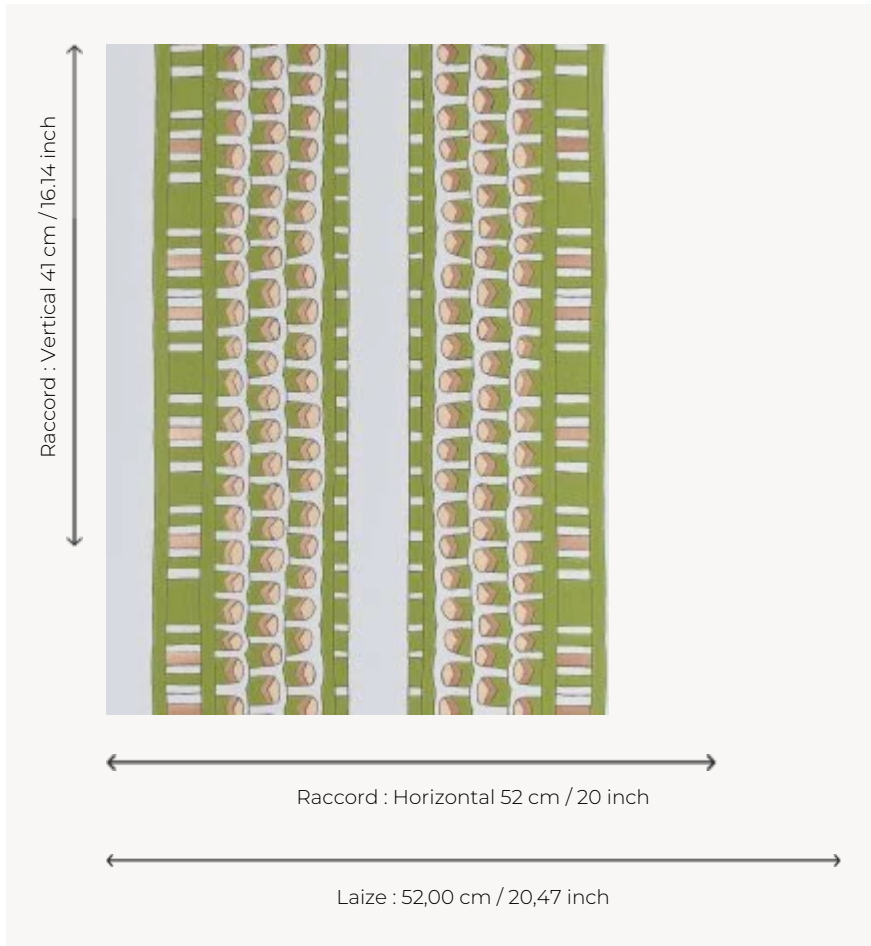

## FP886003 PHARAON

This stripe, inspired by the lid of an Egyptian coffin in the Louvre's Department of Egyptian Antiquities, freely evokes the fabulous finery of the pharaohs. The traditional print with metallic reflections elegantly highlights the details of the wallpaper.

### Pierre Frey

<b>TYPE</b>	Small width printed wallpapers
<b>COLLABORATION</b>	Musée du Louvre
<b>SALES UNIT</b>	Available per roll of 10,05 mts
<b>BACKING</b>	NON WOVEN
<b>COMPOSITION</b>	-
<b>WIDTH</b>	52 cm / 20,47 inch
<b>REPEAT</b>	H: 52 cm - 20,00 inch V: 41 cm - 16,14 inch Free match
<b>WEIGHT</b>	175 gr / m <sup>2</sup>
<b>CARE</b>	
<b>TRIMMING</b>	Trimmed
<b>HANGING/REMOVING</b>	Paste the wall Strippable
<b>CERTIFICATIONS</b>	EUROCLASS B-s1,d0 ASTM E84 Class A
<b>NOTES</b>	Good lightfastness Flame retardant backing
<b>BOOK</b>	F9979PPFREY32 F9979PPFREY37