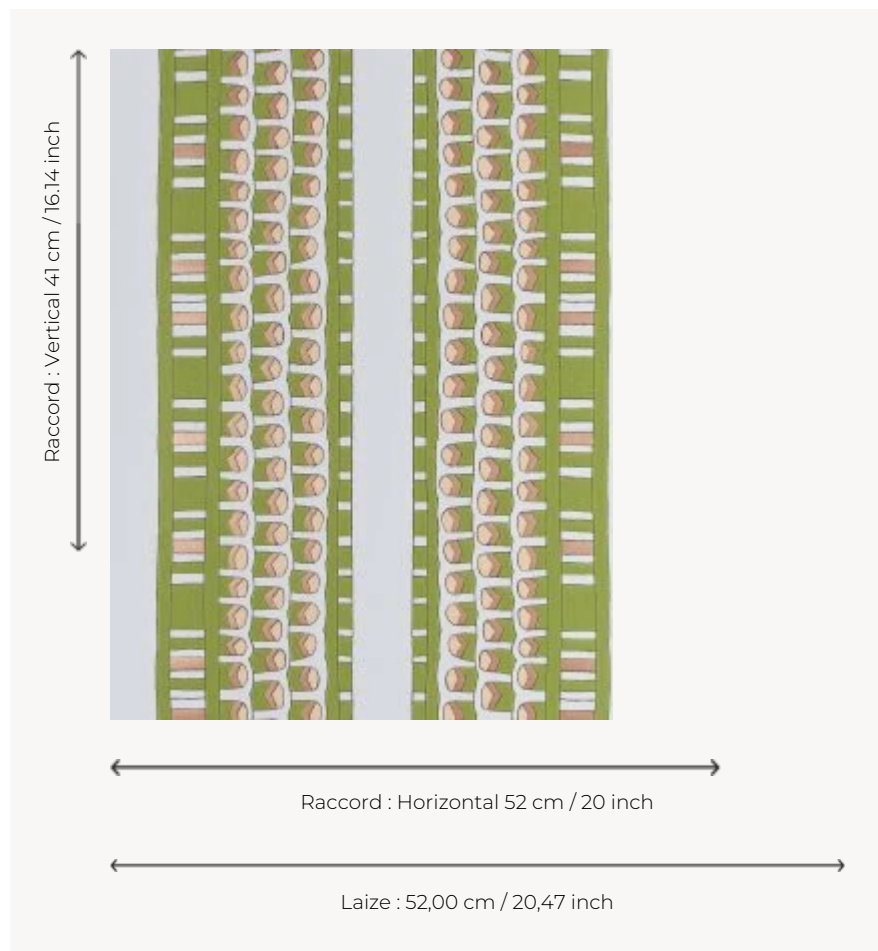

## FP886003 PHARAON

This stripe, inspired by the lid of an Egyptian coffin in the Louvre's Department of Egyptian Antiquities, freely evokes the fabulous finery of the pharaohs. The traditional print with metallic reflections elegantly highlights the details of the wallpaper.

### Pierre Frey

<b>TYPE</b>	Small width printed wallpapers
<b>COLLABORATION</b>	Musée du Louvre
<b>SALES UNIT</b>	Available per roll of 10,05 mts
<b>BACKING</b>	NON WOVEN
<b>COMPOSITION</b>	-
<b>WIDTH</b>	52 cm / 20,47 inch
<b>REPEAT</b>	H: 52 cm - 20,00 inch V: 41 cm - 16,14 inch Free match
<b>WEIGHT</b>	175 gr / m <sup>2</sup>
<b>CARE</b>	
<b>TRIMMING</b>	Trimmed
<b>HANGING/REMOVING</b>	Paste the wall Strippable
<b>CERTIFICATIONS</b>	EUROCLASS B-s1,d0 ASTM E84 Class A
<b>NOTES</b>	Good lightfastness Flame retardant backing
<b>BOOK</b>	F9979PPFREY32 F9979PPFREY37