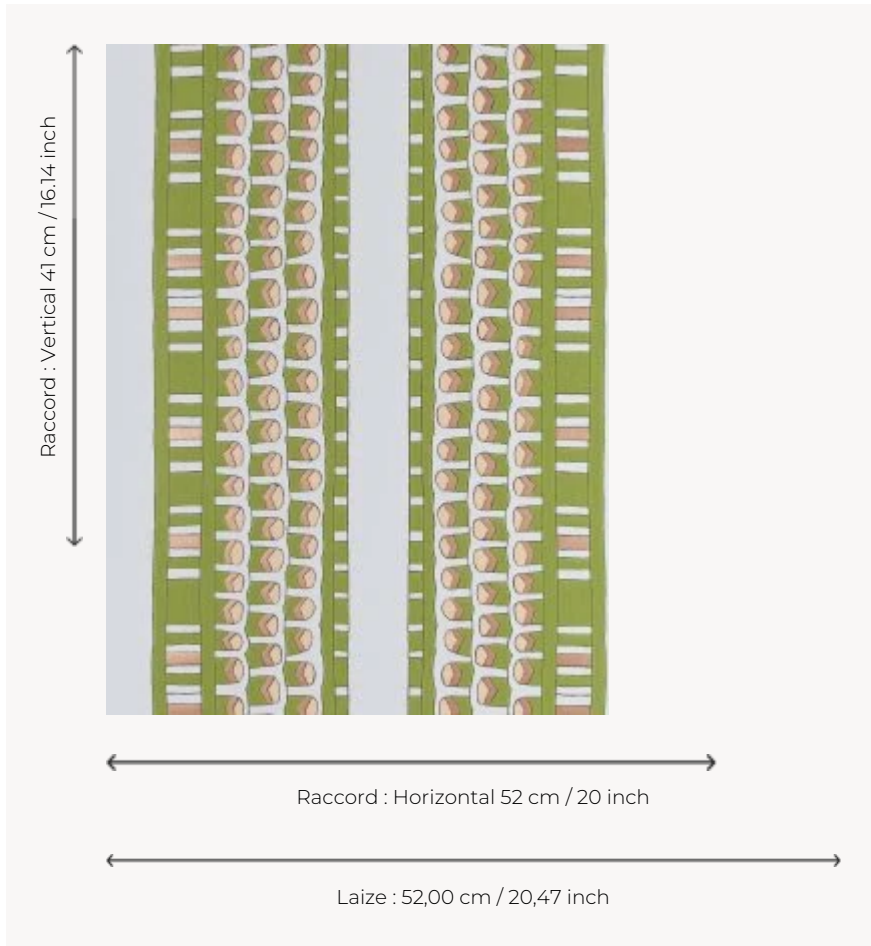

FP886003 PHARAON

This stripe, inspired by the lid of an Egyptian coffin in the Louvre's Department of Egyptian Antiquities, freely evokes the fabulous finery of the pharaohs. The traditional print with metallic reflections elegantly highlights the details of the wallpaper.

FP886003 - Palmier

Pierre Frey

TYPE	Small width printed wallpapers
COLLABORATION	Musée du Louvre
SALES UNIT	Available per roll of 10,05 mts
BACKING	NON WOVEN
COMPOSITION	-
WIDTH	52 cm / 20,47 inch
REPEAT	H: 52 cm - 20,00 inch V: 41 cm - 16,14 inch Free match
WEIGHT	175 gr / m ²
CARE	
TRIMMING	Trimmed
HANGING/REMOVING	Paste the wall Strippable
CERTIFICATIONS	EUROCLASS B-s1,d0 ASTM E84 Class A
NOTES	Good lightfastness Flame retardant backing
BOOK	F9979PPFREY32 F9979PPFREY37