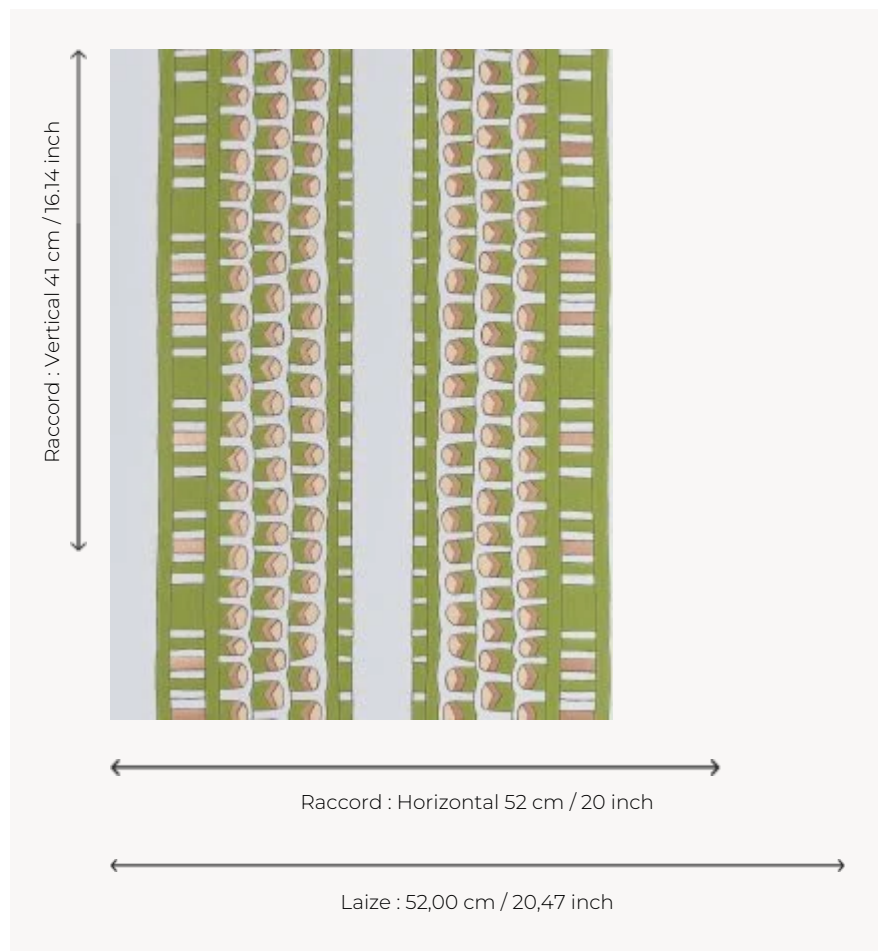

FP886003 PHARAON

This stripe, inspired by the lid of an Egyptian coffin in the Louvre's Department of Egyptian Antiquities, freely evokes the fabulous finery of the pharaohs. The traditional print with metallic reflections elegantly highlights the details of the wallpaper.

FP886003 - Palmier

Pierre Frey

TYPE	Small width printed wallpapers
COLLABORATION	Musée du Louvre
SALES UNIT	Available per roll of 10,05 mts
BACKING	NON WOVEN
COMPOSITION	-
WIDTH	52 cm / 20,47 inch
REPEAT	H: 52 cm - 20,00 inch V: 41 cm - 16,14 inch Free match
WEIGHT	175 gr / m ²
CARE	
TRIMMING	Trimmed
HANGING/REMOVING	Paste the wall Strippable
CERTIFICATIONS	EUROCLASS B-s1,d0 ASTM E84 Class A
NOTES	Good lightfastness Flame retardant backing
BOOK	F9979PPFREY32 F9979PPFREY37