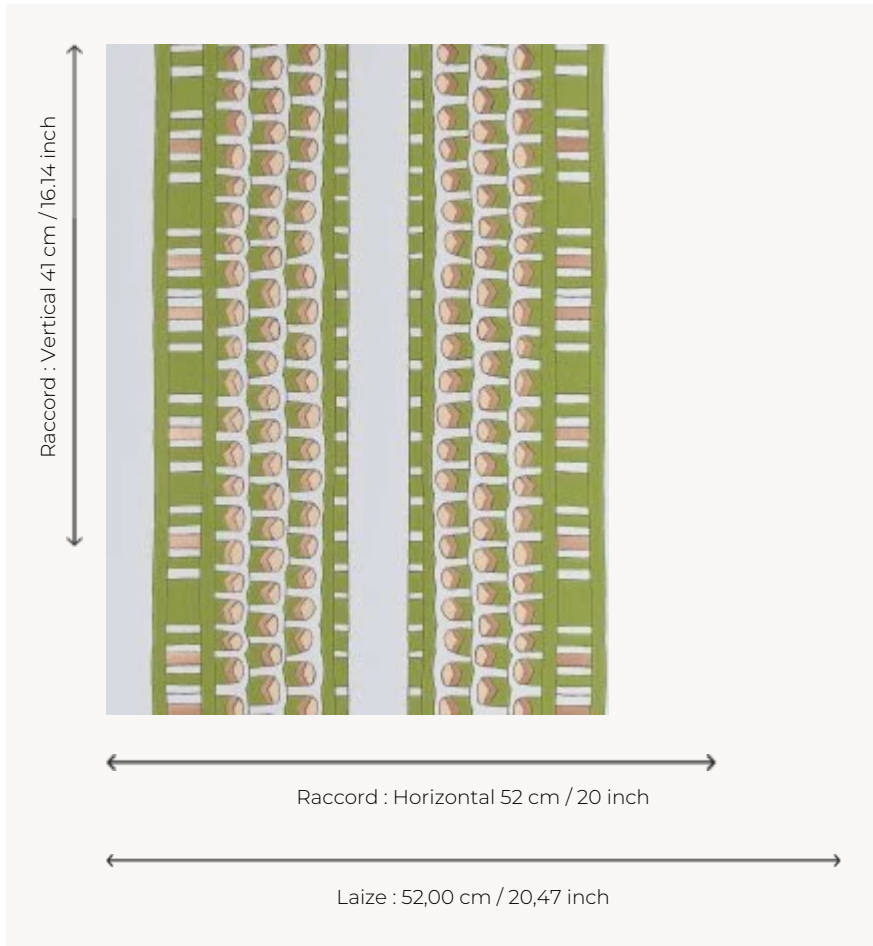

FP886003 PHARAON

This stripe, inspired by the lid of an Egyptian coffin in the Louvre's Department of Egyptian Antiquities, freely evokes the fabulous finery of the pharaohs. The traditional print with metallic reflections elegantly highlights the details of the wallpaper.

FP886003 - Palmier

Pierre Frey

TYPE	Small width printed wallpapers
COLLABORATION	Musée du Louvre
SALES UNIT	Available per roll of 10,05 mts
BACKING	NON WOVEN
COMPOSITION	-
WIDTH	52 cm / 20,47 inch
REPEAT	H: 52 cm - 20,00 inch V: 41 cm - 16,14 inch Free match
WEIGHT	175 gr / m ²
CARE	
TRIMMING	Trimmed
HANGING/REMOVING	Paste the wall Strippable
CERTIFICATIONS	EUROCLASS B-s1,d0 ASTM E84 Class A
NOTES	Good lightfastness Flame retardant backing
BOOK	F9979PPFREY32 F9979PPFREY37