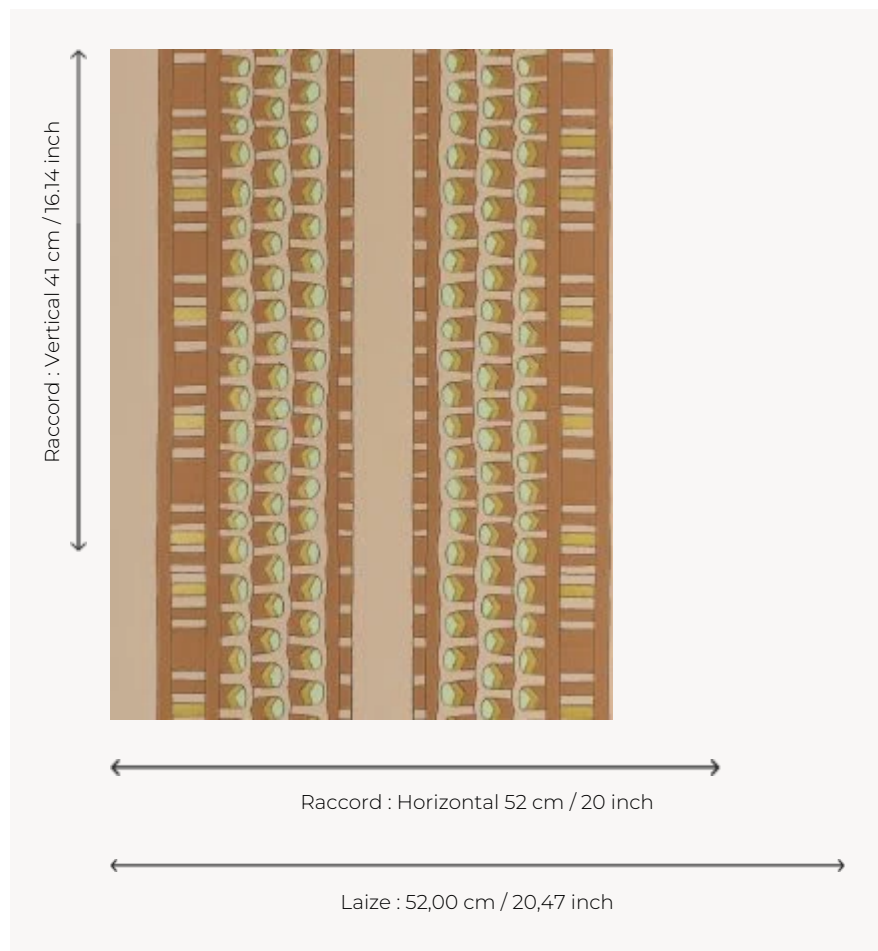

FP886004 PHARAON

This stripe, inspired by the lid of an Egyptian coffin in the Louvre's Department of Egyptian Antiquities, freely evokes the fabulous finery of the pharaohs. The traditional print with metallic reflections elegantly highlights the details of the wallpaper.

FP886004 - Terracotta

Pierre Frey

TYPE	Small width printed wallpapers
COLLABORATION	Musée du Louvre
SALES UNIT	Available per roll of 10,05 mts
BACKING	NON WOVEN
COMPOSITION	-
WIDTH	52 cm / 20,47 inch
REPEAT	H: 52 cm - 20,00 inch V: 41 cm - 16,14 inch Free match
WEIGHT	175 gr / m²
CARE	
TRIMMING	Trimmed
HANGING/REMOVING	Paste the wall Strippable
CERTIFICATIONS	EUROCLASS B-s1,d0 ASTM E84 Class A
NOTES	Good lightfastness Flame retardant backing
BOOK	F9979PPFREY32 F9979PPFREY37