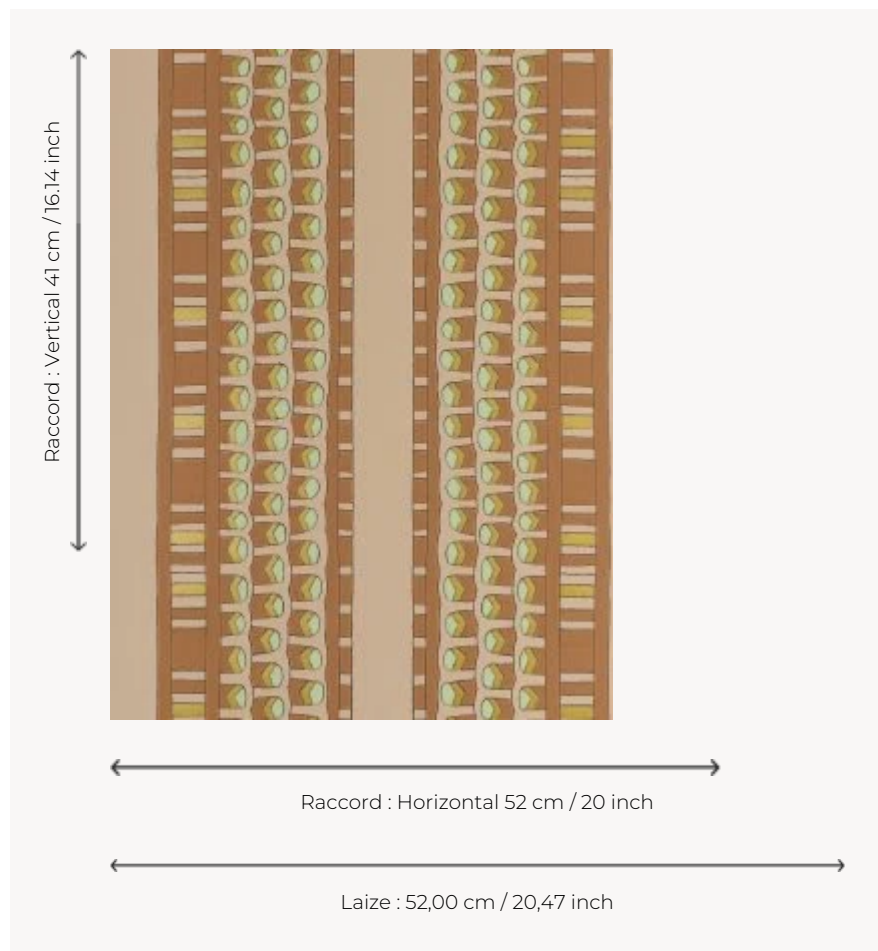

FP886004 PHARAON

This stripe, inspired by the lid of an Egyptian coffin in the Louvre's Department of Egyptian Antiquities, freely evokes the fabulous finery of the pharaohs. The traditional print with metallic reflections elegantly highlights the details of the wallpaper.

FP886004 - Terracotta

Pierre Frey

| | |
|-------------------------|---------------------------------------------------------------------------------------|
| TYPE | Small width printed wallpapers |
| COLLABORATION | Musée du Louvre |
| SALES UNIT | Available per roll of 10,05 mts |
| BACKING | NON WOVEN |
| COMPOSITION | - |
| WIDTH | 52 cm / 20,47 inch |
| REPEAT | H: 52 cm - 20,00 inch V: 41 cm - 16,14 inch Free match |
| WEIGHT | 175 gr / m ² |
| CARE |  |
| TRIMMING | Trimmed |
| HANGING/REMOVING | Paste the wall Strippable |
| CERTIFICATIONS | EUROCLASS B-s1,d0 ASTM E84 Class A |
| NOTES | Good lightfastness Flame retardant backing |
| BOOK | F9979PPFREY32 F9979PPFREY37 |