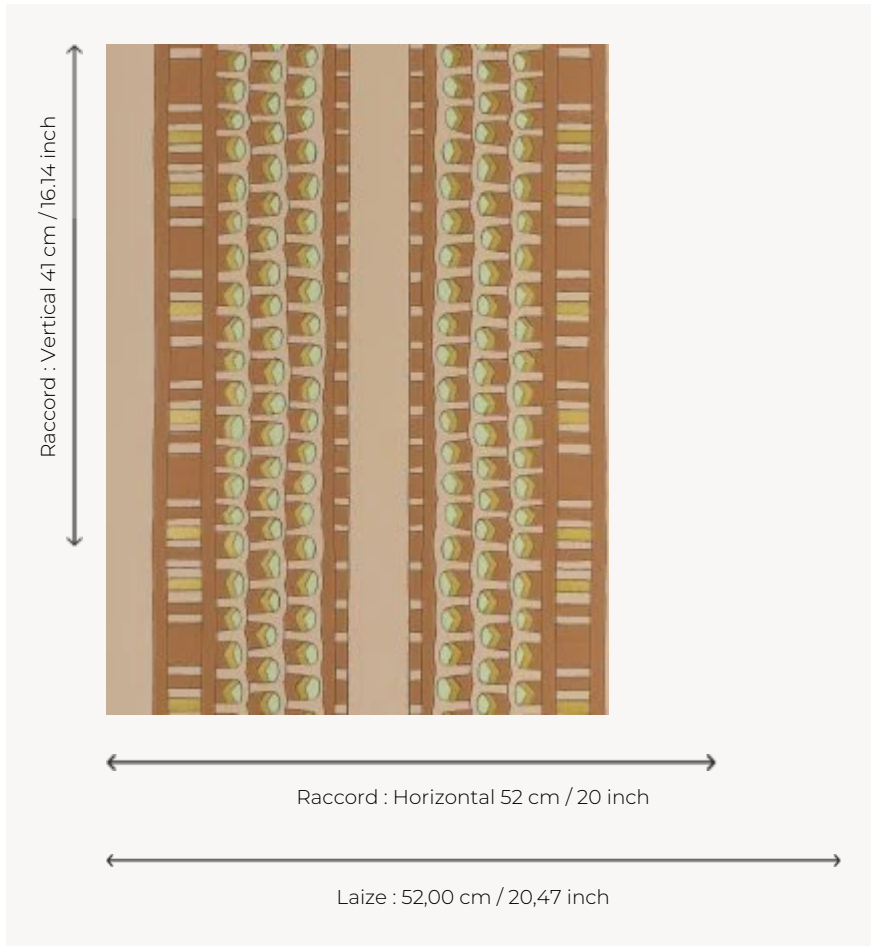

FP886004 PHARAON

This stripe, inspired by the lid of an Egyptian coffin in the Louvre's Department of Egyptian Antiquities, freely evokes the fabulous finery of the pharaohs. The traditional print with metallic reflections elegantly highlights the details of the wallpaper.

FP886004 - Terracotta

Pierre Frey

TYPE	Small width printed wallpapers
COLLABORATION	Musée du Louvre
SALES UNIT	Available per roll of 10,05 mts
BACKING	NON WOVEN
COMPOSITION	-
WIDTH	52 cm / 20,47 inch
REPEAT	H: 52 cm - 20,00 inch V: 41 cm - 16,14 inch Free match
WEIGHT	175 gr / m ²
CARE	
TRIMMING	Trimmed
HANGING/REMOVING	Paste the wall Strippable
CERTIFICATIONS	EUROCLASS B-s1,d0 ASTM E84 Class A
NOTES	Good lightfastness Flame retardant backing
BOOK	F9979PPFREY32 F9979PPFREY37