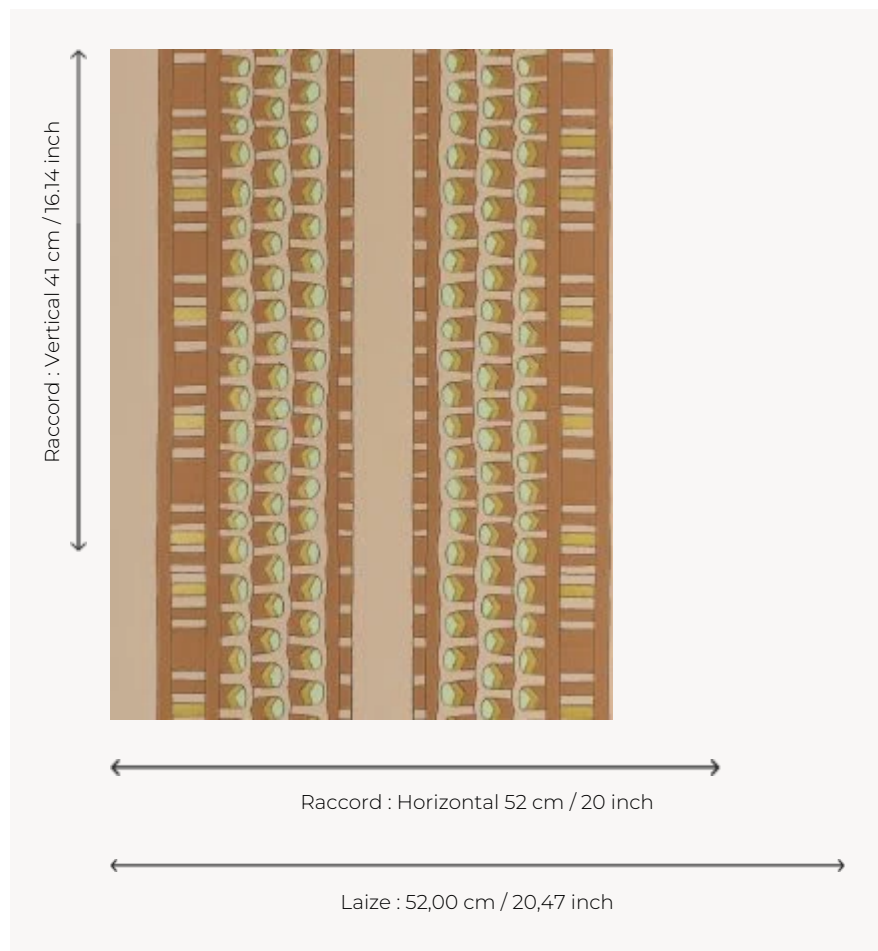

FP886004 PHARAON

This stripe, inspired by the lid of an Egyptian coffin in the Louvre's Department of Egyptian Antiquities, freely evokes the fabulous finery of the pharaohs. The traditional print with metallic reflections elegantly highlights the details of the wallpaper.

FP886004 - Terracotta

Pierre Frey

TYPE	Small width printed wallpapers
COLLABORATION	Musée du Louvre
SALES UNIT	Available per roll of 10,05 mts
BACKING	NON WOVEN
COMPOSITION	-
WIDTH	52 cm / 20,47 inch
REPEAT	H: 52 cm - 20,00 inch V: 41 cm - 16,14 inch Free match
WEIGHT	175 gr / m ²
CARE	
TRIMMING	Trimmed
HANGING/REMOVING	Paste the wall Strippable
CERTIFICATIONS	EUROCLASS B-s1,d0 ASTM E84 Class A
NOTES	Good lightfastness Flame retardant backing
BOOK	F9979PPFREY32 F9979PPFREY37