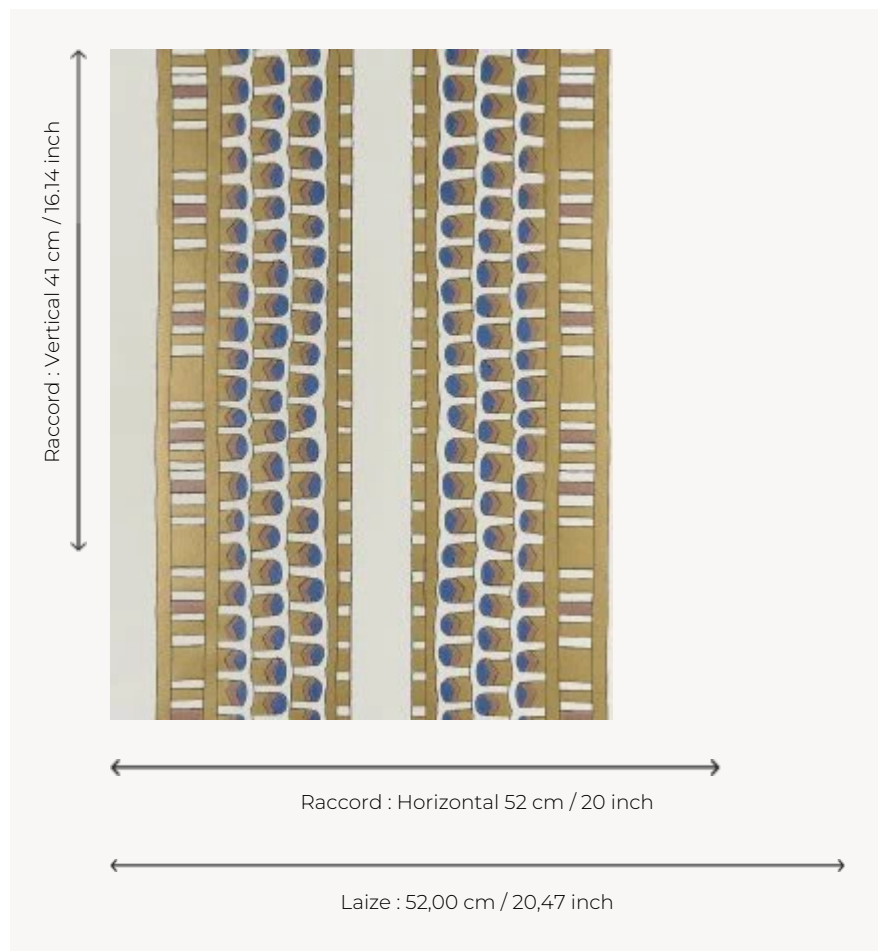

FP886005 PHARAON

This stripe, inspired by the lid of an Egyptian coffin in the Louvre's Department of Egyptian Antiquities, freely evokes the fabulous finery of the pharaohs. The traditional print with metallic reflections elegantly highlights the details of the wallpaper.

FP886005 - Or

Pierre Frey

TYPE	Small width printed wallpapers
COLLABORATION	Musée du Louvre
SALES UNIT	Available per roll of 10,05 mts
BACKING	NON WOVEN
COMPOSITION	-
WIDTH	52 cm / 20,47 inch
REPEAT	H: 52 cm - 20,00 inch V: 41 cm - 16,14 inch Free match
WEIGHT	175 gr / m²
CARE	
TRIMMING	Trimmed
HANGING/REMOVING	Paste the wall Strippable
CERTIFICATIONS	EUROCLASS B-s1,d0 ASTM E84 Class A
NOTES	Good lightfastness Flame retardant backing
BOOK	F9979PPFREY32 F9979PPFREY37