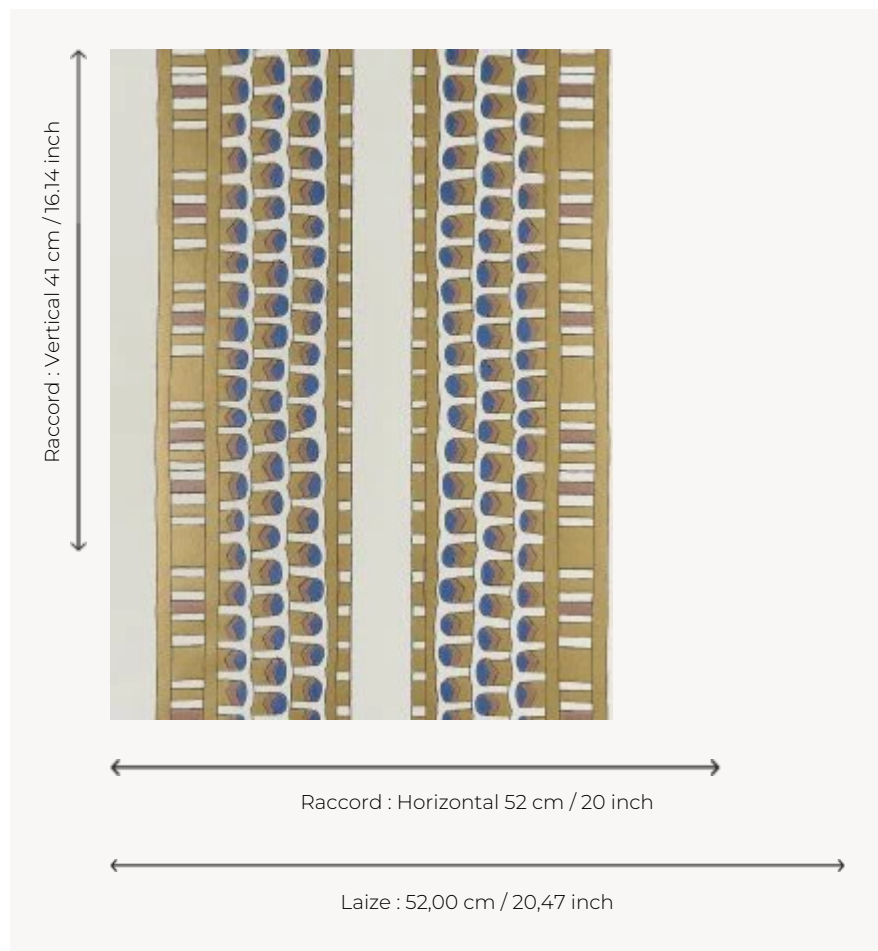

FP886005 PHARAON

This stripe, inspired by the lid of an Egyptian coffin in the Louvre's Department of Egyptian Antiquities, freely evokes the fabulous finery of the pharaohs. The traditional print with metallic reflections elegantly highlights the details of the wallpaper.

FP886005 - Or

Pierre Frey

TYPE	Small width printed wallpapers
COLLABORATION	Musée du Louvre
SALES UNIT	Available per roll of 10,05 mts
BACKING	NON WOVEN
COMPOSITION	-
WIDTH	52 cm / 20,47 inch
REPEAT	H: 52 cm - 20,00 inch V: 41 cm - 16,14 inch Free match
WEIGHT	175 gr / m ²
CARE	
TRIMMING	Trimmed
HANGING/REMOVING	Paste the wall Strippable
CERTIFICATIONS	EUROCLASS B-s1,d0 ASTM E84 Class A
NOTES	Good lightfastness Flame retardant backing
BOOK	F9979PPFREY32 F9979PPFREY37