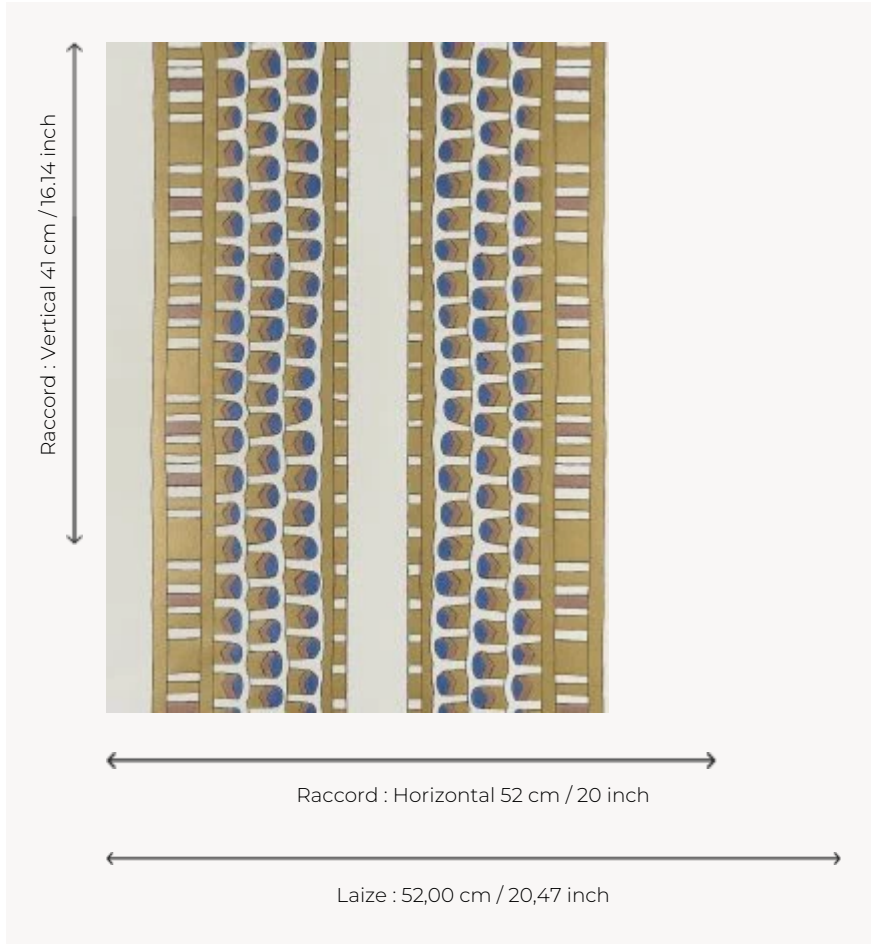

FP886005 PHARAON

This stripe, inspired by the lid of an Egyptian coffin in the Louvre's Department of Egyptian Antiquities, freely evokes the fabulous finery of the pharaohs. The traditional print with metallic reflections elegantly highlights the details of the wallpaper.

FP886005 - Or

Pierre Frey

TYPE	Small width printed wallpapers
COLLABORATION	Musée du Louvre
SALES UNIT	Available per roll of 10,05 mts
BACKING	NON WOVEN
COMPOSITION	-
WIDTH	52 cm / 20,47 inch
REPEAT	H: 52 cm - 20,00 inch V: 41 cm - 16,14 inch Free match
WEIGHT	175 gr / m ²
CARE	
TRIMMING	Trimmed
HANGING/REMOVING	Paste the wall Strippable
CERTIFICATIONS	EUROCLASS B-s1,d0 ASTM E84 Class A
NOTES	Good lightfastness Flame retardant backing
BOOK	F9979PPFREY32 F9979PPFREY37