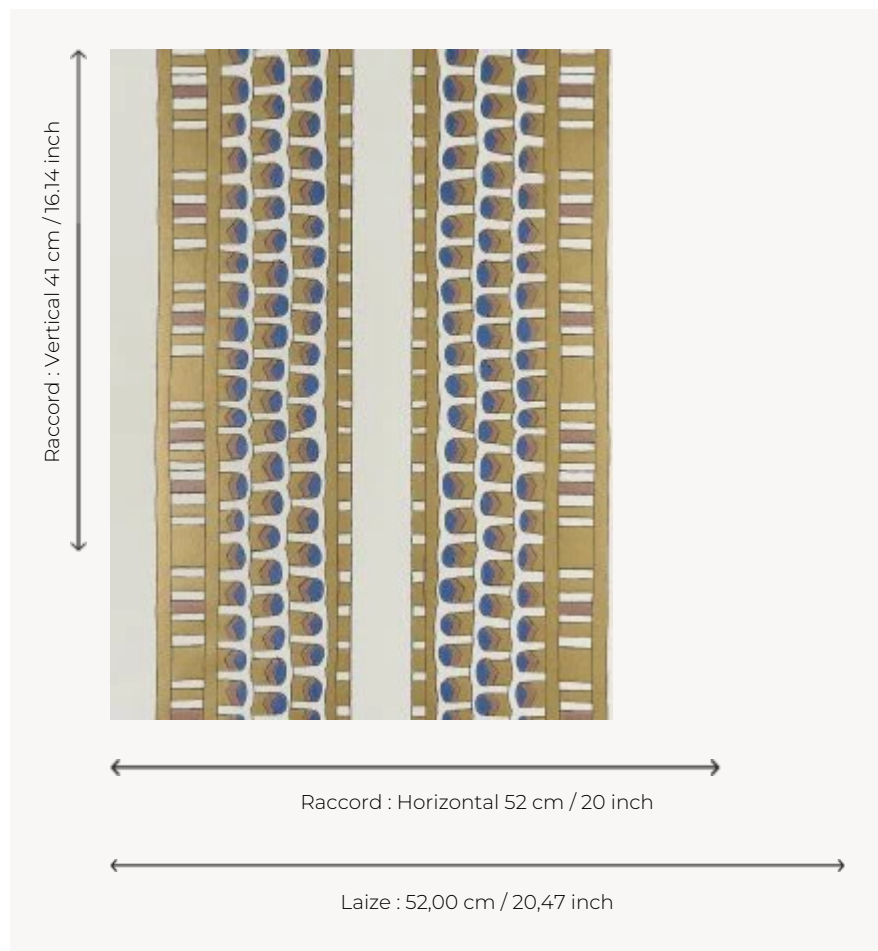

FP886005 PHARAON

This stripe, inspired by the lid of an Egyptian coffin in the Louvre's Department of Egyptian Antiquities, freely evokes the fabulous finery of the pharaohs. The traditional print with metallic reflections elegantly highlights the details of the wallpaper.

FP886005 - Or

Pierre Frey

| | |
|-------------------------|---|
| TYPE | Small width printed wallpapers |
| COLLABORATION | Musée du Louvre |
| SALES UNIT | Available per roll of 10,05 mts |
| BACKING | NON WOVEN |
| COMPOSITION | - |
| WIDTH | 52 cm / 20,47 inch |
| REPEAT | H: 52 cm - 20,00 inch V: 41 cm - 16,14 inch Free match |
| WEIGHT | 175 gr / m ² |
| CARE |  |
| TRIMMING | Trimmed |
| HANGING/REMOVING | Paste the wall Strippable |
| CERTIFICATIONS | EUROCLASS B-s1,d0 ASTM E84 Class A |
| NOTES | Good lightfastness Flame retardant backing |
| BOOK | F9979PPFREY32 F9979PPFREY37 |