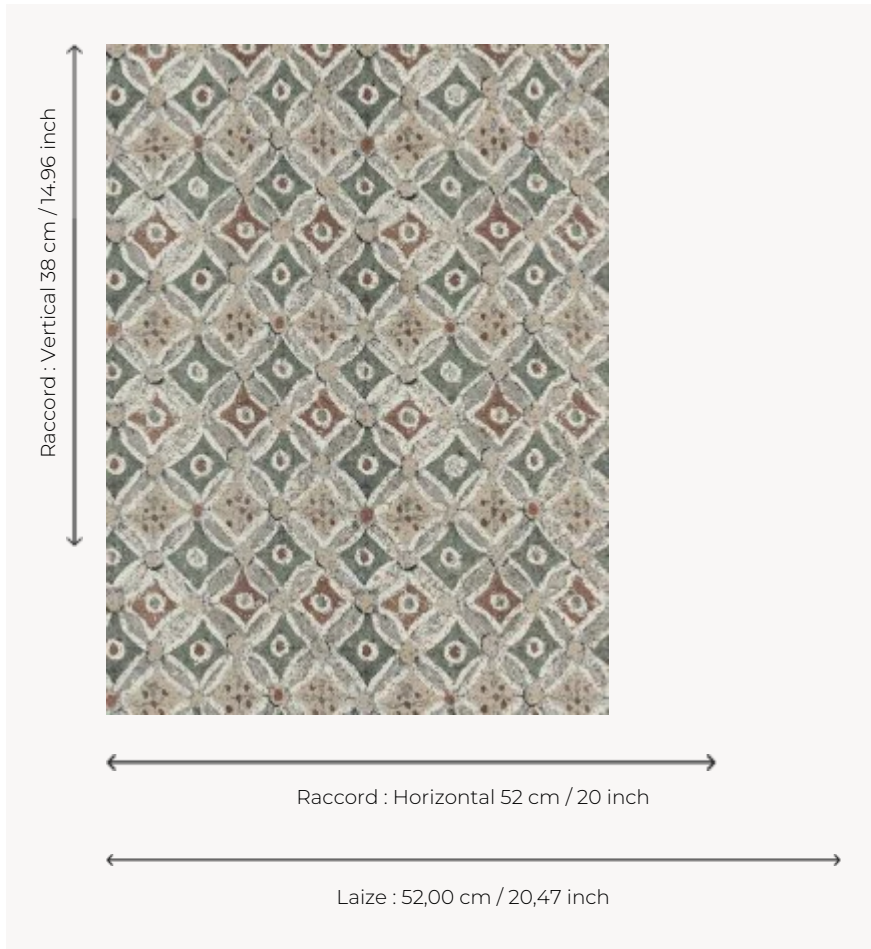

FP887001 OUASET

Printed on cork, this colorful and graphic design evokes the fabulous frescoes of the temples of the Valley of the Kings.

FP887001 - Desert

Pierre Frey

TYPE	Small width printed wallpapers - Corks
COLLABORATION	Musée du Louvre
SALES UNIT	Available per roll of 10,05 mts
BACKING	NON WOVEN
COMPOSITION	100 % Cork
WIDTH	52 cm / 20,47 inch
REPEAT	H: 52 cm - 20,00 inch V: 38 cm - 14,96 inch Straight repeat
WEIGHT	265 gr / m ²
CARE	
TRIMMING	Trimmed
HANGING/REMOVING	Prepaste Strippable
CERTIFICATIONS	EUROCLASS B-s1,d0 ASTM E84 Class A
NOTES	Good lightfastness Flame retardant backing
BOOK	F9979PPFREY32 F9979PPFREY37

3 Colors

FP887001
Desert

FP887002
Fleurdelotus

FP887003
Nil