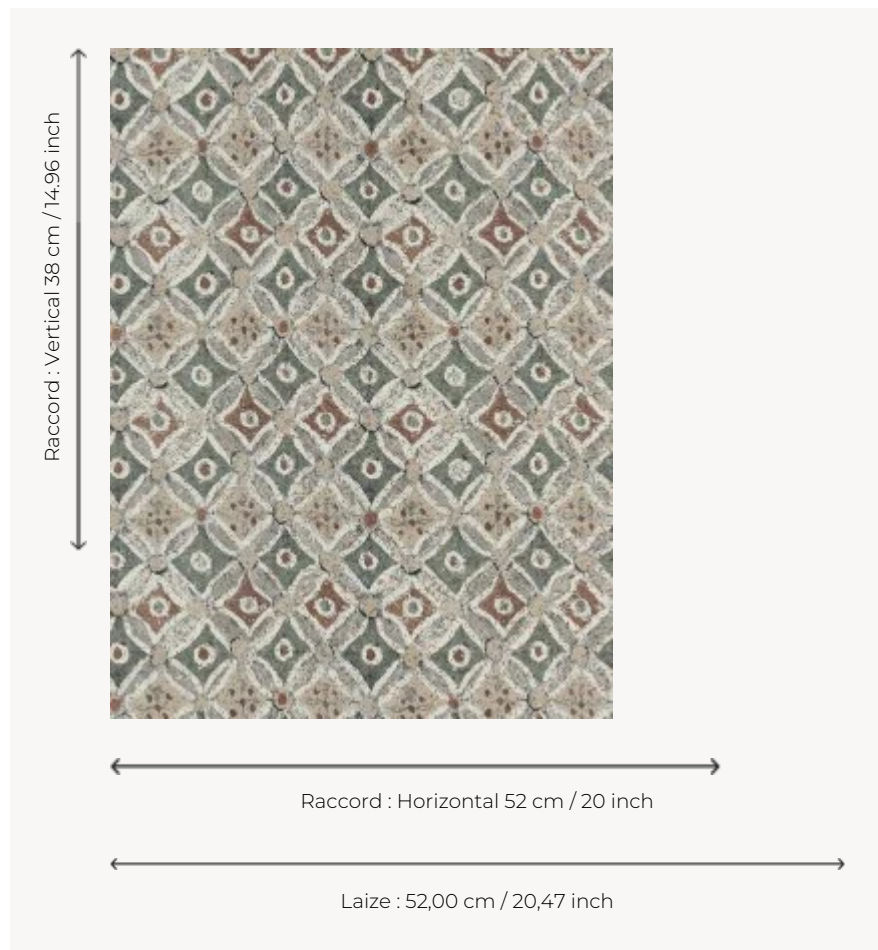

FP887001 OUASET

Printed on cork, this colorful and graphic design evokes the fabulous frescoes of the temples of the Valley of the Kings.

FP887001 - Desert

Pierre Frey

TYPE	Small width printed wallpapers - Corks
COLLABORATION	Musée du Louvre
SALES UNIT	Available per roll of 10,05 mts
BACKING	NON WOVEN
COMPOSITION	100 % Cork
WIDTH	52 cm / 20,47 inch
REPEAT	H: 52 cm - 20,00 inch V: 38 cm - 14,96 inch Straight repeat
WEIGHT	265 gr / m ²
CARE	
TRIMMING	Trimmed
HANGING/REMOVING	Paste the wall Strippable
CERTIFICATIONS	EUROCLASS B-s1,d0 ASTM E84 Class A
NOTES	Good lightfastness Flame retardant backing
BOOK	F9979PPFREY32 F9979PPFREY37

3 Colors

FP887001
Desert

FP887002
Fleurdelotus

FP887003
Nil