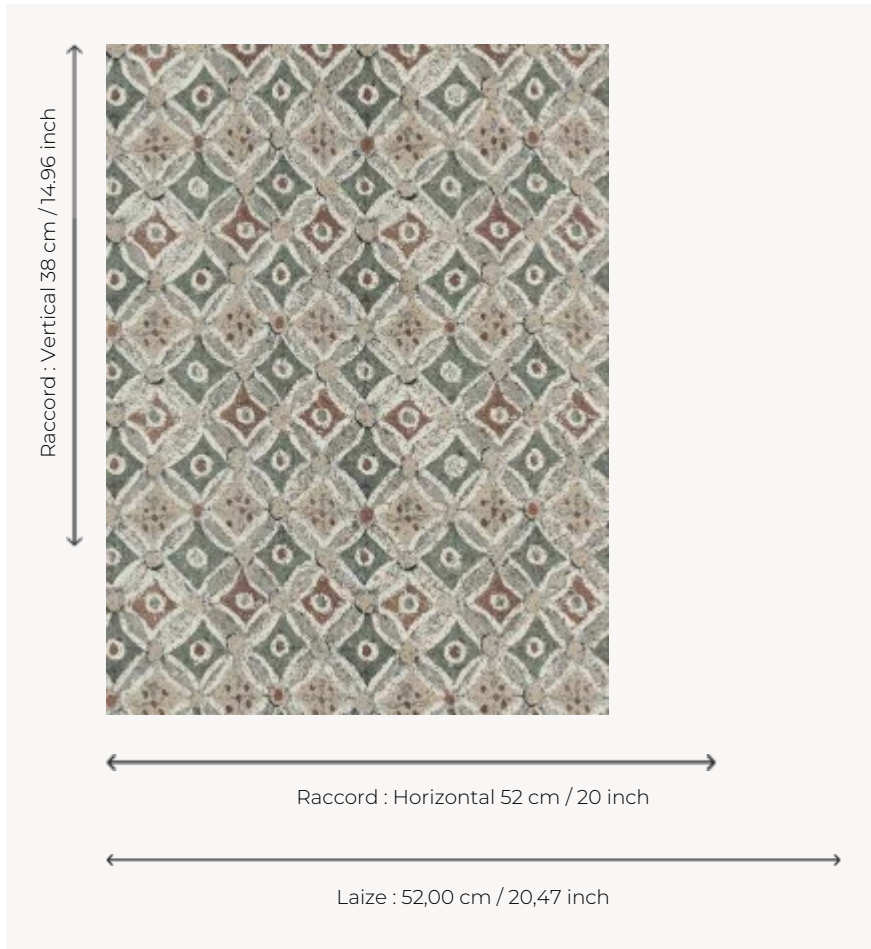

FP887001 OUASET

Printed on cork, this colorful and graphic design evokes the fabulous frescoes of the temples of the Valley of the Kings.

FP887001 - Desert

Pierre Frey

TYPE	Small width printed wallpapers - Corks
COLLABORATION	Musée du Louvre
SALES UNIT	Available per roll of 10,05 mts
BACKING	NON WOVEN
COMPOSITION	100 % Cork
WIDTH	52 cm / 20,47 inch
REPEAT	H: 52 cm - 20,00 inch V: 38 cm - 14,96 inch Straight repeat
WEIGHT	265 gr / m ²
CARE	
TRIMMING	Trimmed
HANGING/REMOVING	Paste the wall Strippable
CERTIFICATIONS	EUROCLASS B-s1,d0 ASTM E84 Class A
NOTES	Good lightfastness Flame retardant backing
BOOK	F9979PPFREY32 F9979PPFREY37

3 Colors

FP887001
Desert

FP887002
Fleurdelotus

FP887003
Nil