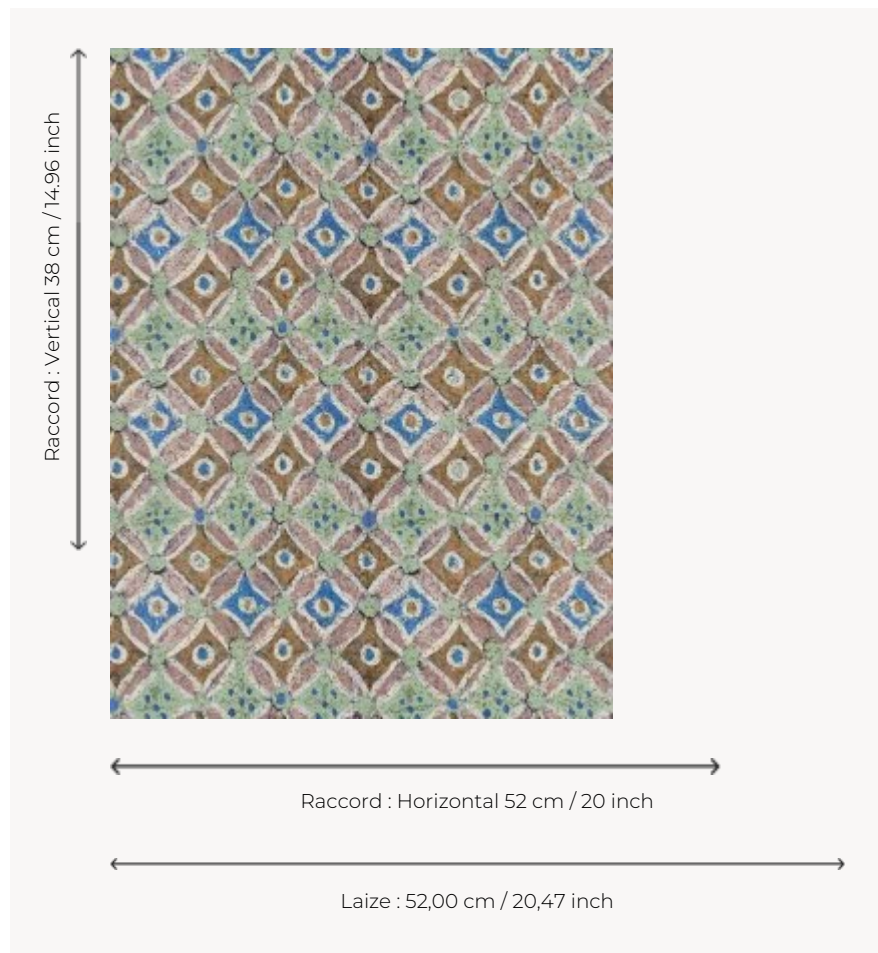

FP887002 OUASET

Printed on cork, this colorful and graphic design evokes the fabulous frescoes of the temples of the Valley of the Kings.

FP887002 - Fleurdelotus

Pierre Frey

TYPE	Small width printed wallpapers - Corks
COLLABORATION	Musée du Louvre
SALES UNIT	Available per roll of 10,05 mts
BACKING	NON WOVEN
COMPOSITION	100 % Cork
WIDTH	52 cm / 20,47 inch
REPEAT	H: 52 cm - 20,00 inch V: 38 cm - 14,96 inch Straight repeat
WEIGHT	265 gr / m ²
CARE	
TRIMMING	Trimmed
HANGING/REMOVING	Paste the wall Strippable
CERTIFICATIONS	EUROCLASS B-s1,d0 ASTM E84 Class A
NOTES	Good lightfastness Flame retardant backing
BOOK	F9979PPFREY32 F9979PPFREY37

3 Colors

FP887001
Desert

FP887002
Fleurdelotus

FP887003
Nil