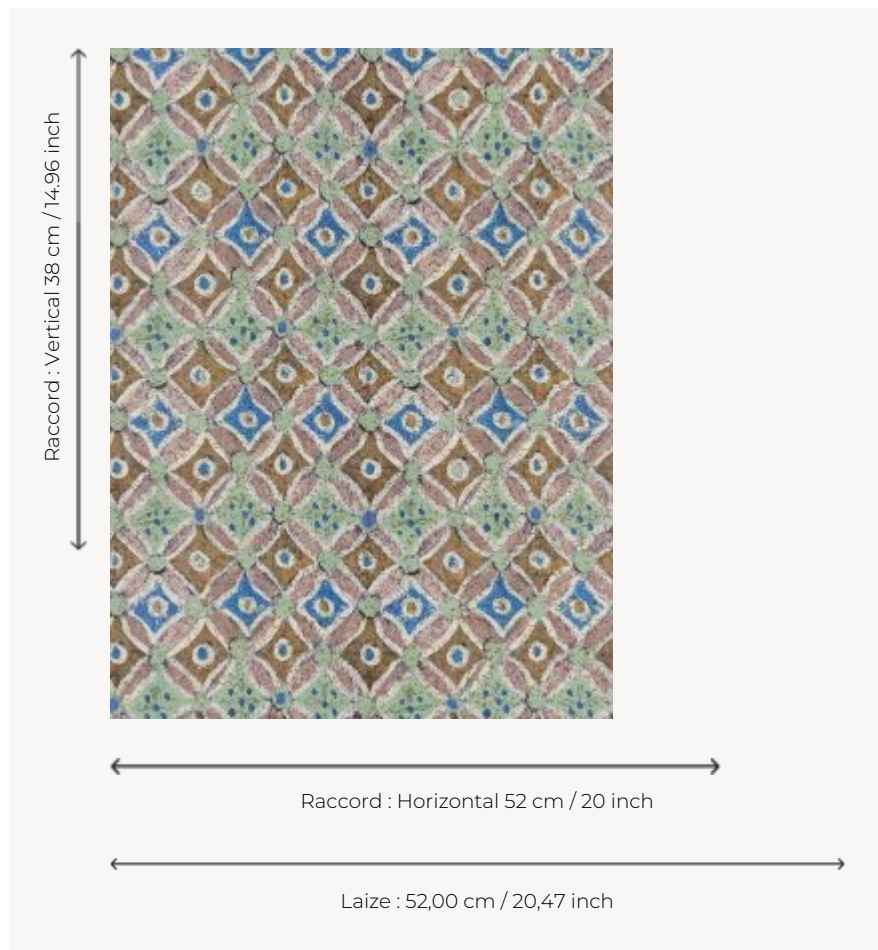

FP887002 OUASET

Printed on cork, this colorful and graphic design evokes the fabulous frescoes of the temples of the Valley of the Kings.

FP887002 - Fleurdelotus

Pierre Frey

TYPE	Small width printed wallpapers - Corks
COLLABORATION	Musée du Louvre
SALES UNIT	Available per roll of 10,05 mts
BACKING	NON WOVEN
COMPOSITION	100 % Cork
WIDTH	52 cm / 20,47 inch
REPEAT	H: 52 cm - 20,00 inch V: 38 cm - 14,96 inch Straight repeat
WEIGHT	265 gr / m ²
CARE	
TRIMMING	Trimmed
HANGING/REMOVING	Paste the wall Strippable
CERTIFICATIONS	EUROCLASS B-s1,d0 ASTM E84 Class A
NOTES	Good lightfastness Flame retardant backing
BOOK	F9979PPFREY32 F9979PPFREY37

3 Colors

FP887001
Desert

FP887002
Fleurdelotus

FP887003
Nil