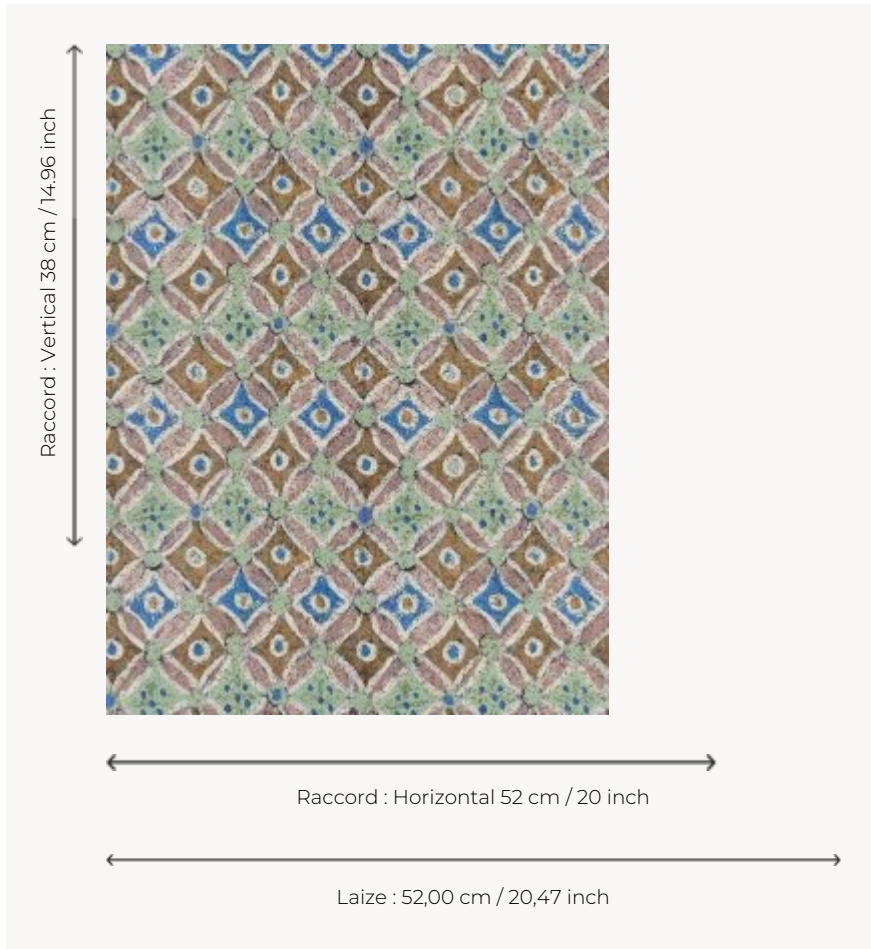

FP887002 OUASET

Printed on cork, this colorful and graphic design evokes the fabulous frescoes of the temples of the Valley of the Kings.

FP887002 - Fleurdelotus

Pierre Frey

| | |
|-------------------------|---|
| TYPE | Small width printed wallpapers - Corks |
| COLLABORATION | Musée du Louvre |
| SALES UNIT | Available per roll of 10,05 mts |
| BACKING | NON WOVEN |
| COMPOSITION | 100 % Cork |
| WIDTH | 52 cm / 20,47 inch |
| REPEAT | H: 52 cm - 20,00 inch V: 38 cm - 14,96 inch Straight repeat |
| WEIGHT | 265 gr / m ² |
| CARE |  |
| TRIMMING | Trimmed |
| HANGING/REMOVING | Paste the wall Strippable |
| CERTIFICATIONS | EUROCLASS B-s1,d0 ASTM E84 Class A |
| NOTES | Good lightfastness Flame retardant backing |
| BOOK | F9979PPFREY32 F9979PPFREY37 |

3 Colors

FP887001
Desert

FP887002
Fleurdelotus

FP887003
Nil