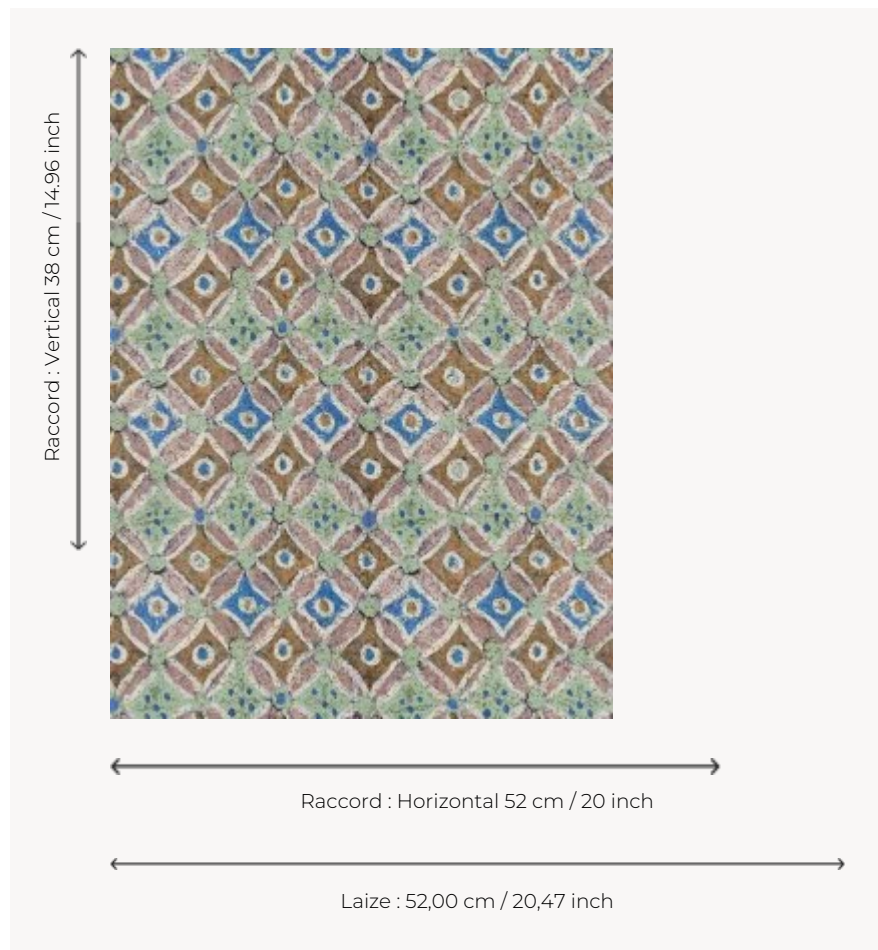

# FP887002 OUASET

Printed on cork, this colorful and graphic design evokes the fabulous frescoes of the temples of the Valley of the Kings.

## FP887002 - Fleurdelotus

## Pierre Frey

<b>TYPE</b>	Small width printed wallpapers - Corks
<b>COLLABORATION</b>	Musée du Louvre
<b>SALES UNIT</b>	Available per roll of 10,05 mts
<b>BACKING</b>	NON WOVEN
<b>COMPOSITION</b>	100 % Cork
<b>WIDTH</b>	52 cm / 20,47 inch
<b>REPEAT</b>	H: 52 cm - 20,00 inch V: 38 cm - 14,96 inch Straight repeat
<b>WEIGHT</b>	265 gr / m <sup>2</sup>
<b>CARE</b>	
<b>TRIMMING</b>	Trimmed
<b>HANGING/REMOVING</b>	Paste the wall Strippable
<b>CERTIFICATIONS</b>	EUROCLASS B-s1,d0 ASTM E84 Class A
<b>NOTES</b>	Good lightfastness Flame retardant backing
<b>BOOK</b>	F9979PPFREY32 F9979PPFREY37