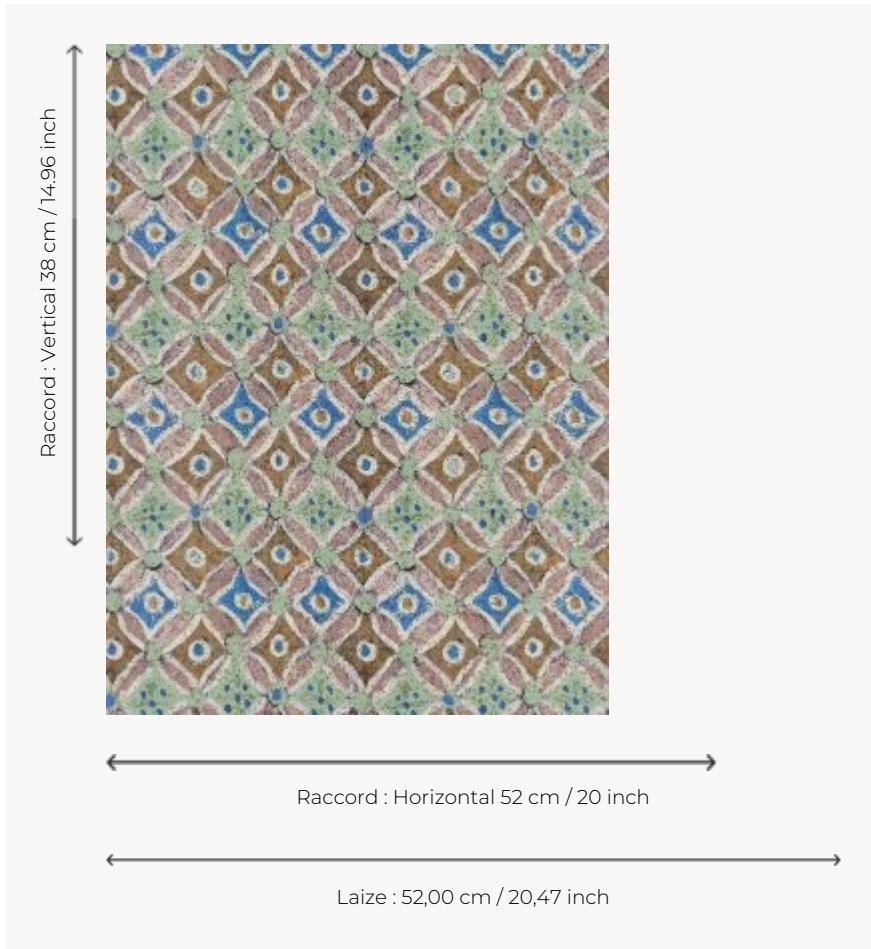

# FP887002 OUASET

Printed on cork, this colorful and graphic design evokes the fabulous frescoes of the temples of the Valley of the Kings.

## FP887002 - Fleurdelotus

## Pierre Frey

<b>TYPE</b>	Small width printed wallpapers - Corks
<b>COLLABORATION</b>	Musée du Louvre
<b>SALES UNIT</b>	Available per roll of 10,05 mts
<b>BACKING</b>	NON WOVEN
<b>COMPOSITION</b>	100 % Cork
<b>WIDTH</b>	52 cm / 20,47 inch
<b>REPEAT</b>	H: 52 cm - 20,00 inch V: 38 cm - 14,96 inch Straight repeat
<b>WEIGHT</b>	265 gr / m <sup>2</sup>
<b>CARE</b>	
<b>TRIMMING</b>	Trimmed
<b>HANGING/REMOVING</b>	Paste the wall Strippable
<b>CERTIFICATIONS</b>	EUROCLASS B-s1,d0 ASTM E84 Class A
<b>NOTES</b>	Good lightfastness Flame retardant backing
<b>BOOK</b>	F9979PPFREY32 F9979PPFREY37