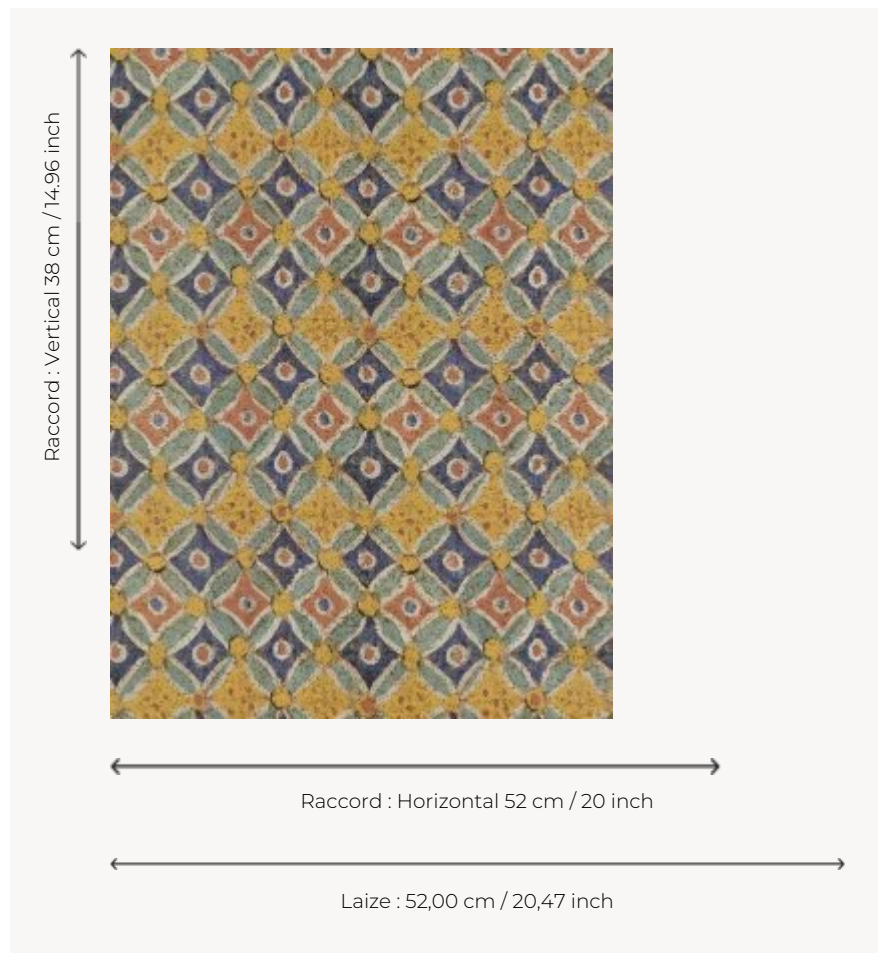

FP887003 OUASET

Printed on cork, this colorful and graphic design evokes the fabulous frescoes of the temples of the Valley of the Kings.

FP887003 - Nil

Pierre Frey

| | |
|-------------------------|---|
| TYPE | Small width printed wallpapers - Corks |
| COLLABORATION | Musée du Louvre |
| SALES UNIT | Available per roll of 10,05 mts |
| BACKING | NON WOVEN |
| COMPOSITION | 100 % Cork |
| WIDTH | 52 cm / 20,47 inch |
| REPEAT | H: 52 cm - 20,00 inch V: 38 cm - 14,96 inch Straight repeat |
| WEIGHT | 265 gr / m ² |
| CARE |  |
| TRIMMING | Trimmed |
| HANGING/REMOVING | Paste the wall Strippable |
| CERTIFICATIONS | EUROCLASS B-s1,d0 ASTM E84 Class A |
| NOTES | Good lightfastness Flame retardant backing |
| BOOK | F9979PPFREY32 F9979PPFREY37 |

3 Colors

FP887001
Desert

FP887002
Fleurdelotus

FP887003
Nil