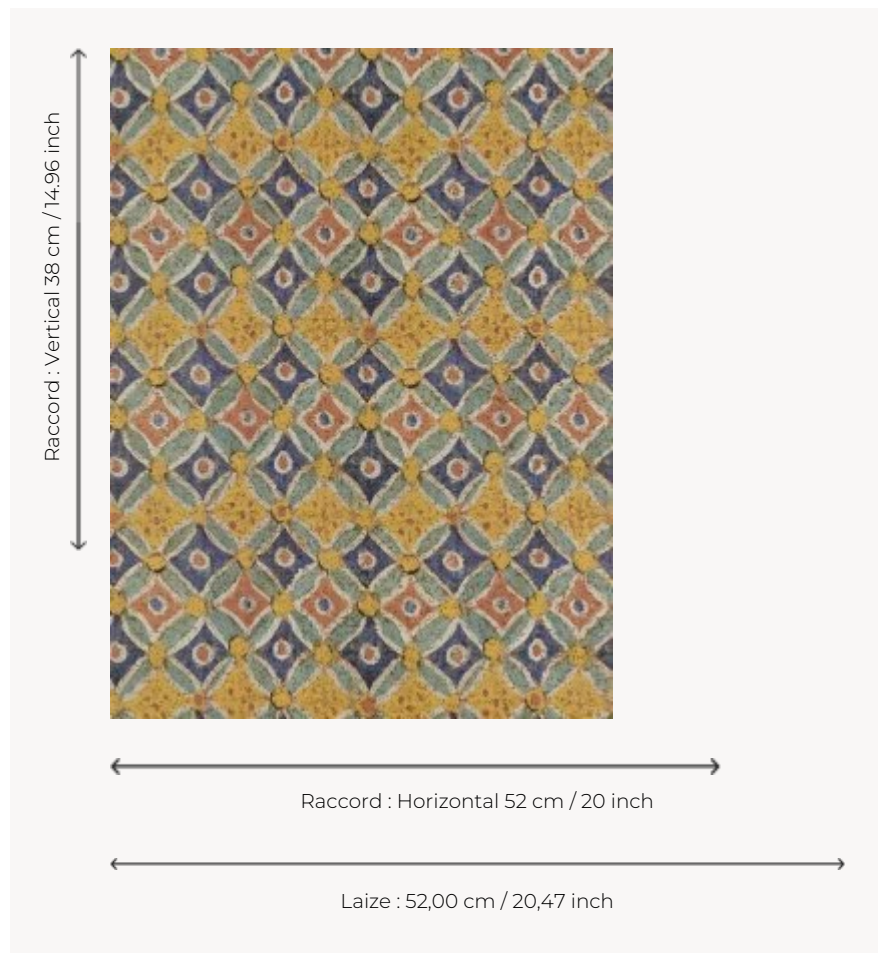

## FP887003 OUASET

Printed on cork, this colorful and graphic design evokes the fabulous frescoes of the temples of the Valley of the Kings.

### Pierre Frey

<b>TYPE</b>	Small width printed wallpapers - Corks
<b>COLLABORATION</b>	Musée du Louvre
<b>SALES UNIT</b>	Available per roll of 10,05 mts
<b>BACKING</b>	NON WOVEN
<b>COMPOSITION</b>	100 % Cork
<b>WIDTH</b>	52 cm / 20,47 inch
<b>REPEAT</b>	H: 52 cm - 20,00 inch V: 38 cm - 14,96 inch Straight repeat
<b>WEIGHT</b>	265 gr / m <sup>2</sup>
<b>CARE</b>	
<b>TRIMMING</b>	Trimmed
<b>HANGING/REMOVING</b>	Paste the wall Strippable
<b>CERTIFICATIONS</b>	EUROCLASS B-s1,d0 ASTM E84 Class A
<b>NOTES</b>	Good lightfastness Flame retardant backing
<b>BOOK</b>	F9979PPFREY32 F9979PPFREY37