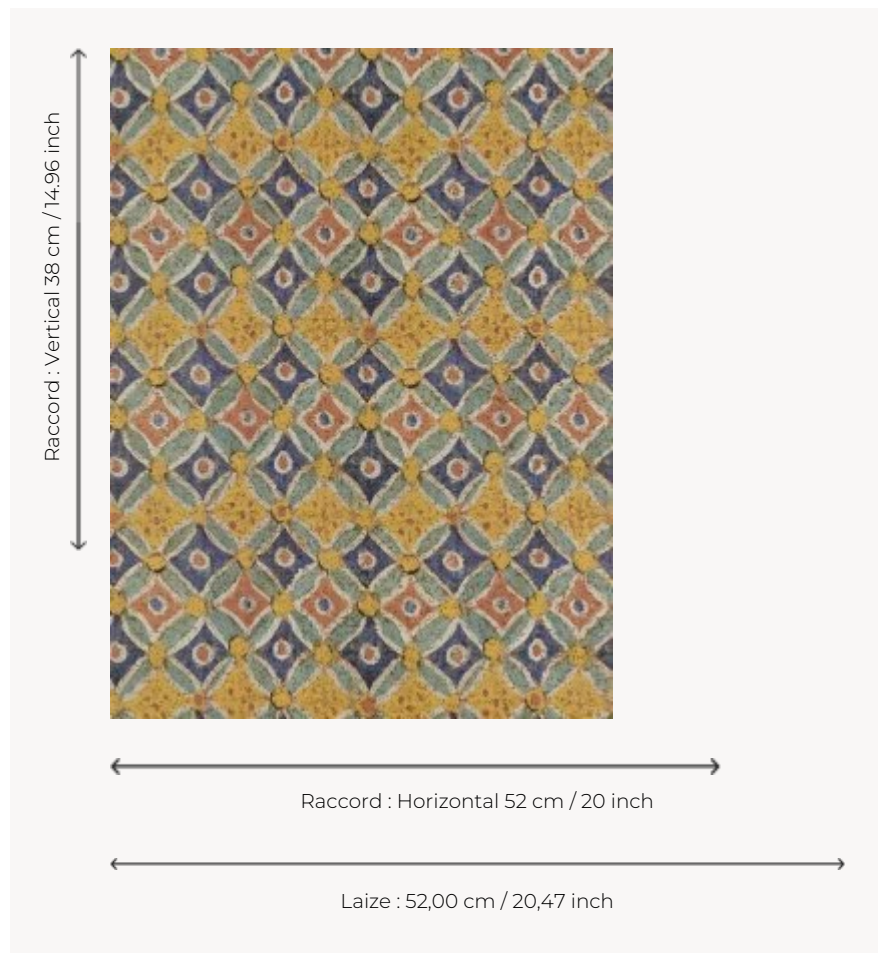

FP887003 OUASET

Printed on cork, this colorful and graphic design evokes the fabulous frescoes of the temples of the Valley of the Kings.

FP887003 - Nil

Pierre Frey

TYPE	Small width printed wallpapers - Corks
COLLABORATION	Musée du Louvre
SALES UNIT	Available per roll of 10,05 mts
BACKING	NON WOVEN
COMPOSITION	100 % Cork
WIDTH	52 cm / 20,47 inch
REPEAT	H: 52 cm - 20,00 inch V: 38 cm - 14,96 inch Straight repeat
WEIGHT	265 gr / m ²
CARE	
TRIMMING	Trimmed
HANGING/REMOVING	Paste the wall Strippable
CERTIFICATIONS	EUROCLASS B-s1,d0 ASTM E84 Class A
NOTES	Good lightfastness Flame retardant backing
BOOK	F9979PPFREY32 F9979PPFREY37

3 Colors

FP887001
Desert

FP887002
Fleurdelotus

FP887003
Nil