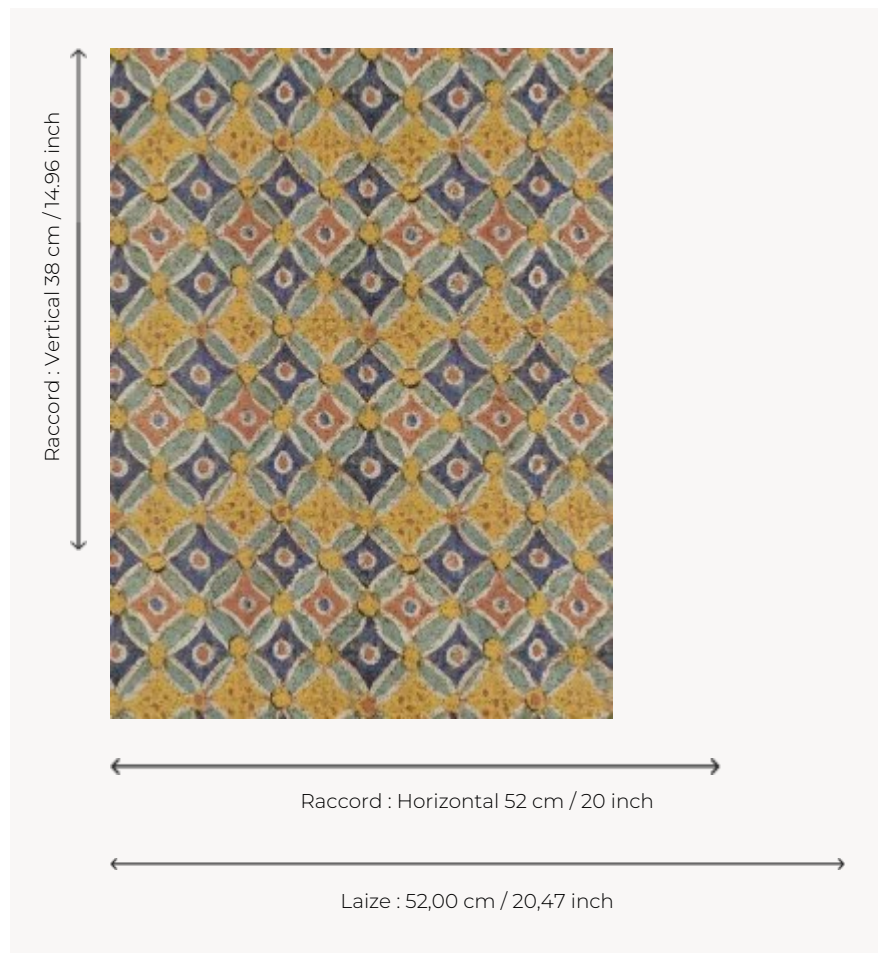

FP887003 OUASET

Printed on cork, this colorful and graphic design evokes the fabulous frescoes of the temples of the Valley of the Kings.

FP887003 - Nil

Pierre Frey

TYPE	Small width printed wallpapers - Corks
COLLABORATION	Musée du Louvre
SALES UNIT	Available per roll of 10,05 mts
BACKING	NON WOVEN
COMPOSITION	100 % Cork
WIDTH	52 cm / 20,47 inch
REPEAT	H: 52 cm - 20,00 inch V: 38 cm - 14,96 inch Straight repeat
WEIGHT	265 gr / m ²
CARE	
TRIMMING	Trimmed
HANGING/REMOVING	Prepaste Strippable
CERTIFICATIONS	EUROCLASS B-s1,d0 ASTM E84 Class A
NOTES	Good lightfastness Flame retardant backing
BOOK	F9979PPFREY32 F9979PPFREY37

3 Colors

FP887001
Desert

FP887002
Fleurdelotus

FP887003
Nil