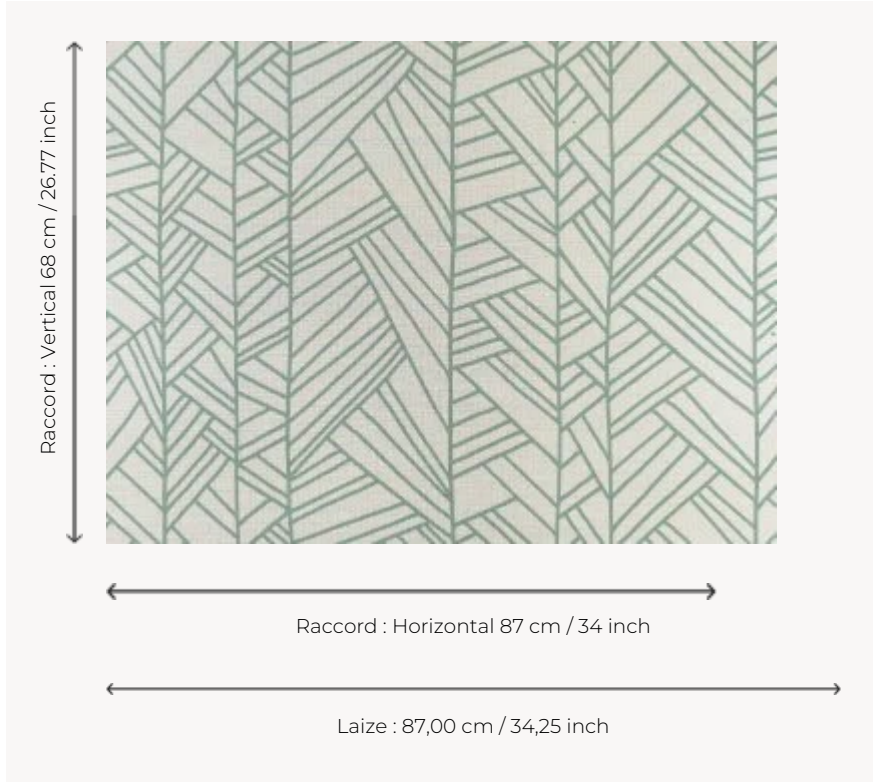

FP891001 PAPYRUS

This graphic and contemporary pattern printed on a metallized raffia background laminated on non-woven fabric echoes the papyrus and vegetation of the Nile.

FP891001 - Celadon

Pierre Frey

TYPE	Small width printed wallpapers - Straws and similar materials
SALES UNIT	Available per meter/yard
BACKING	NON WOVEN
COMPOSITION	100 % Raffia
WIDTH	87 cm / 34,25 inch
REPEAT	H: 87 cm - 34,00 inch V: 68 cm - 26,77 inch Straight repeat
WEIGHT	242 gr / m ²
CARE	
TRIMMING	Trimmed
HANGING/REMOVING	Paste the wall Wet removable
CERTIFICATIONS	EUROCLASS B-s1,d0 ASTM E84 Class A
NOTES	Flame retardant backing
BOOK	F9979PPFREY32 F9979PPFREY37

4 Colors

FP891001
Celadon

FP891002
Mordore

FP891003
Mer

FP891004
Noir