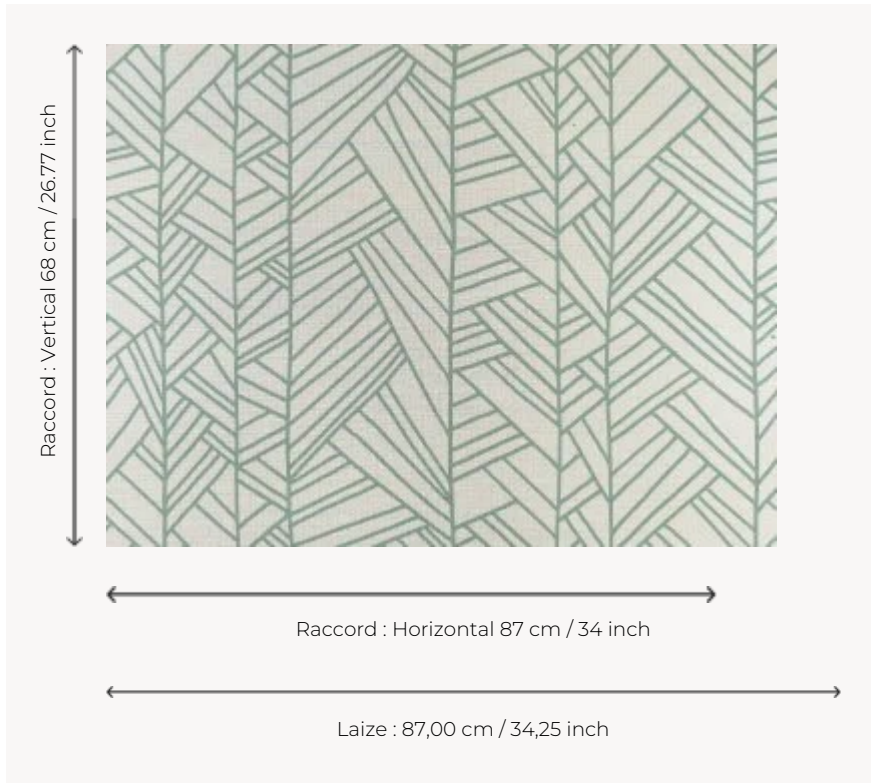

FP891001 PAPYRUS

This graphic and contemporary pattern printed on a metallized raffia background laminated on non-woven fabric echoes the papyrus and vegetation of the Nile.

FP891001 - Celadon

Pierre Frey

TYPE	Small width printed wallpapers - Straws and similar materials
SALES UNIT	Available per meter/yard
BACKING	NON WOVEN
COMPOSITION	100 % Raffia
WIDTH	87 cm / 34,25 inch
REPEAT	H: 87 cm - 34,00 inch V: 68 cm - 26,77 inch Straight repeat
WEIGHT	242 gr / m ²
CARE	
TRIMMING	Trimmed
HANGING/REMOVING	Paste the wall Wet removable
CERTIFICATIONS	EUROCLASS B-s1,d0 ASTM E84 Class A
NOTES	Flame retardant backing
BOOK	F9979PPFREY32 F9979PPFREY37

4 Colors

FP891001
Celadon

FP891002
Mordore

FP891003
Mer

FP891004
Noir