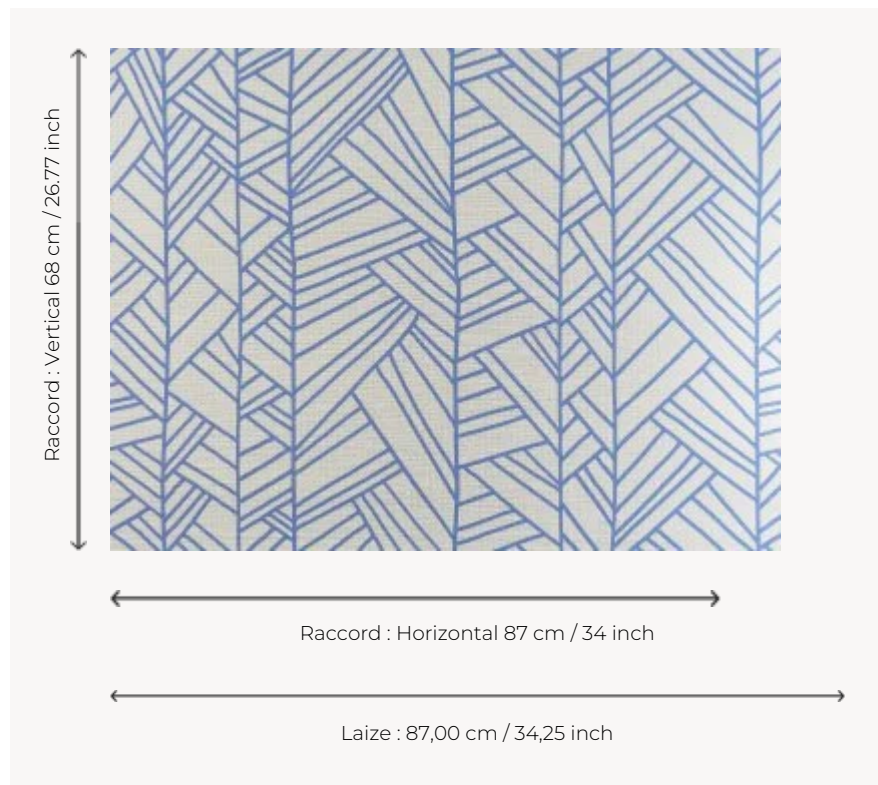

FP891003 PAPYRUS

This graphic and contemporary pattern printed on a metallized raffia background laminated on non-woven fabric echoes the papyrus and vegetation of the Nile.

FP891003 - Mer

Pierre Frey

TYPE	Small width printed wallpapers - Straws and similar materials
SALES UNIT	Available per meter/yard
BACKING	NON WOVEN
COMPOSITION	100 % Raffia
WIDTH	87 cm / 34,25 inch
REPEAT	H: 87 cm - 34,00 inch V: 68 cm - 26,77 inch Straight repeat
WEIGHT	242 gr / m ²
CARE	
TRIMMING	Trimmed
HANGING/REMOVING	Paste the wall Wet removable
CERTIFICATIONS	EUROCLASS B-s1,d0 ASTM E84 Class A
NOTES	Flame retardant backing
BOOK	F9979PPFREY32 F9979PPFREY37

4 Colors

FP891001
Celadon

FP891002
Mordore

FP891003
Mer

FP891004
Noir