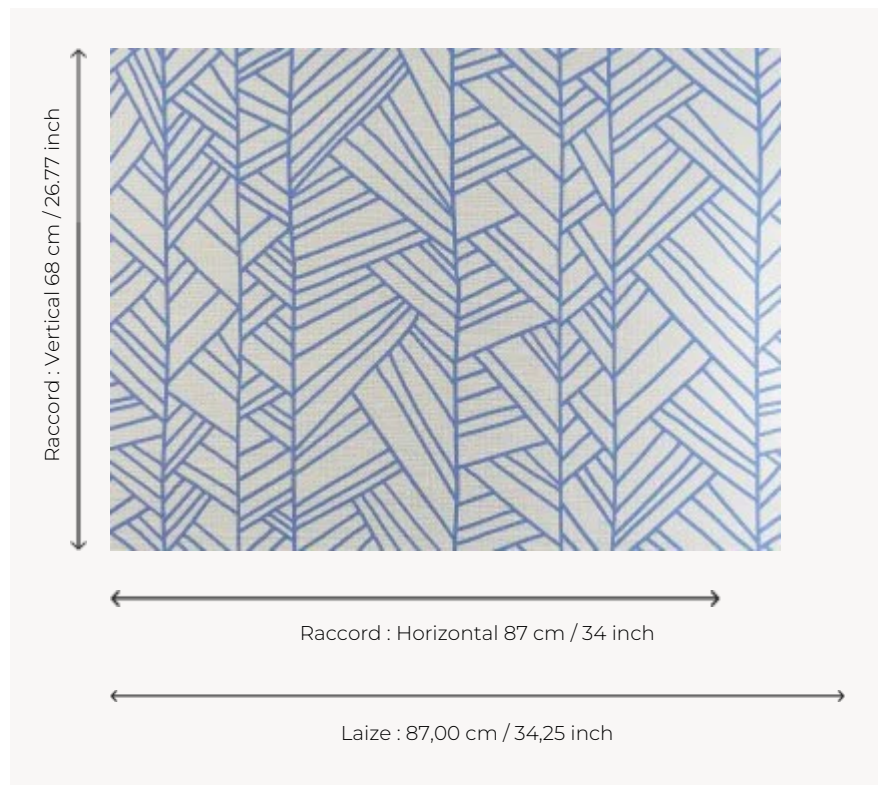

## FP891003 PAPYRUS

This graphic and contemporary pattern printed on a metallized raffia background laminated on non-woven fabric echoes the papyrus and vegetation of the Nile.

### Pierre Frey

<b>TYPE</b>	Small width printed wallpapers - Straws and similar materials
<b>SALES UNIT</b>	Available per meter/yard
<b>BACKING</b>	NON WOVEN
<b>COMPOSITION</b>	100 % Raffia
<b>WIDTH</b>	87 cm / 34,25 inch
<b>REPEAT</b>	H: 87 cm - 34,00 inch V: 68 cm - 26,77 inch Straight repeat
<b>WEIGHT</b>	242 gr / m <sup>2</sup>
<b>CARE</b>	
<b>TRIMMING</b>	Trimmed
<b>HANGING/REMOVING</b>	Paste the wall Wet removable
<b>CERTIFICATIONS</b>	EUROCLASS B-s1,d0 ASTM E84 Class A
<b>NOTES</b>	Flame retardant backing
<b>BOOK</b>	F9979PPFREY32 F9979PPFREY37