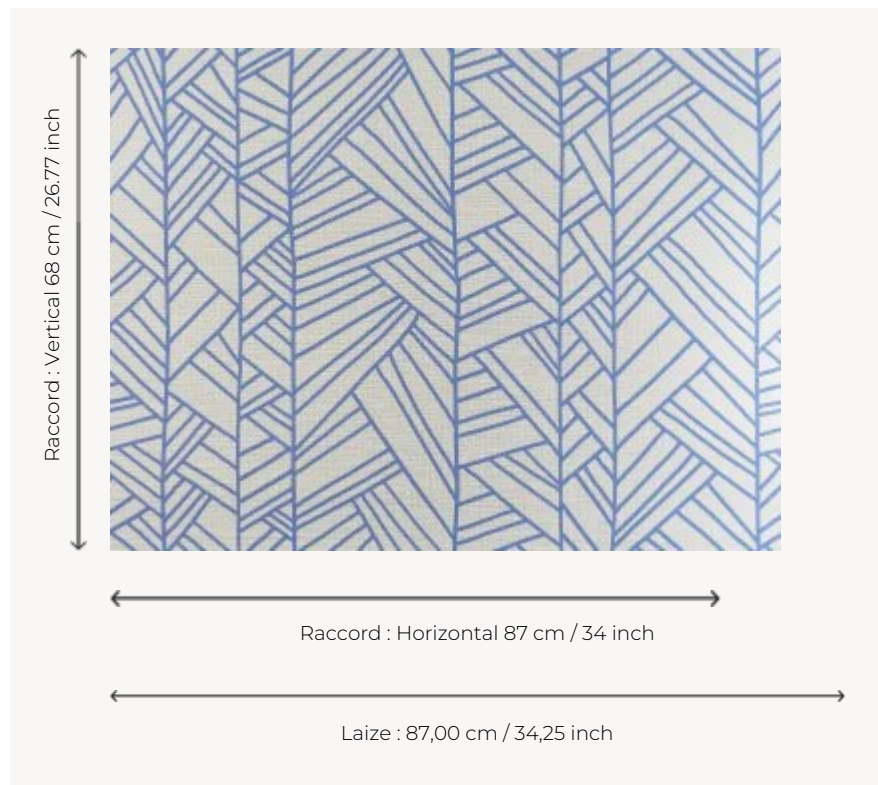

FP891003 PAPYRUS

This graphic and contemporary pattern printed on a metallized raffia background laminated on non-woven fabric echoes the papyrus and vegetation of the Nile.

FP891003 - Mer

Pierre Frey

TYPE	Small width printed wallpapers - Straws and similar materials
SALES UNIT	Available per meter/yard
BACKING	NON WOVEN
COMPOSITION	100 % Raffia
WIDTH	87 cm / 34,25 inch
REPEAT	H: 87 cm - 34,00 inch V: 68 cm - 26,77 inch Straight repeat
WEIGHT	242 gr / m ²
CARE	
TRIMMING	Trimmed
HANGING/REMOVING	Paste the wall Wet removable
CERTIFICATIONS	EUROCLASS B-s1,d0 ASTM E84 Class A
NOTES	Flame retardant backing
BOOK	F9979PPFREY32 F9979PPFREY37

4 Colors

FP891001
Celadon

FP891002
Mordore

FP891003
Mer

FP891004
Noir