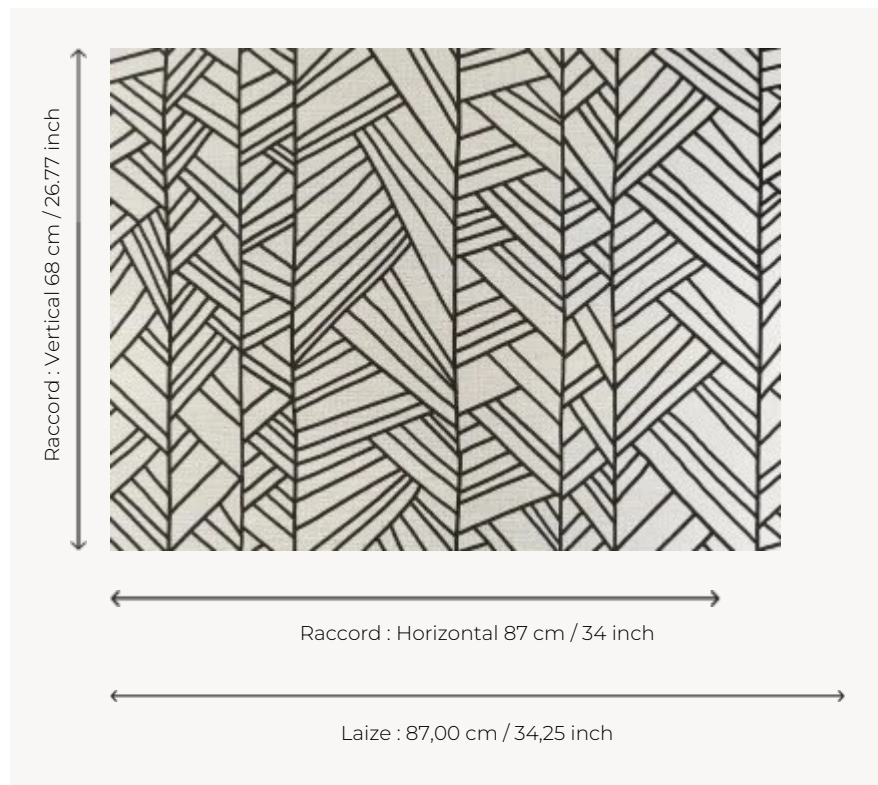

FP891004 PAPYRUS

This graphic and contemporary pattern printed on a metallized raffia background laminated on non-woven fabric echoes the papyrus and vegetation of the Nile.

FP891004 - Noir

Pierre Frey

TYPE	Small width printed wallpapers - Straws and similar materials
SALES UNIT	Available per meter/yard
BACKING	NON WOVEN
COMPOSITION	100 % Raffia
WIDTH	87 cm / 34,25 inch
REPEAT	H: 87 cm - 34,00 inch V: 68 cm - 26,77 inch Straight repeat
WEIGHT	242 gr / m ²
CARE	
TRIMMING	Trimmed
HANGING/REMOVING	Paste the wall Wet removable
CERTIFICATIONS	EUROCLASS B-s1,d0 ASTM E84 Class A
NOTES	Flame retardant backing
BOOK	F9979PPFREY32 F9979PPFREY37

4 Colors

FP891001
Celadon

FP891002
Mordore

FP891003
Mer

FP891004
Noir