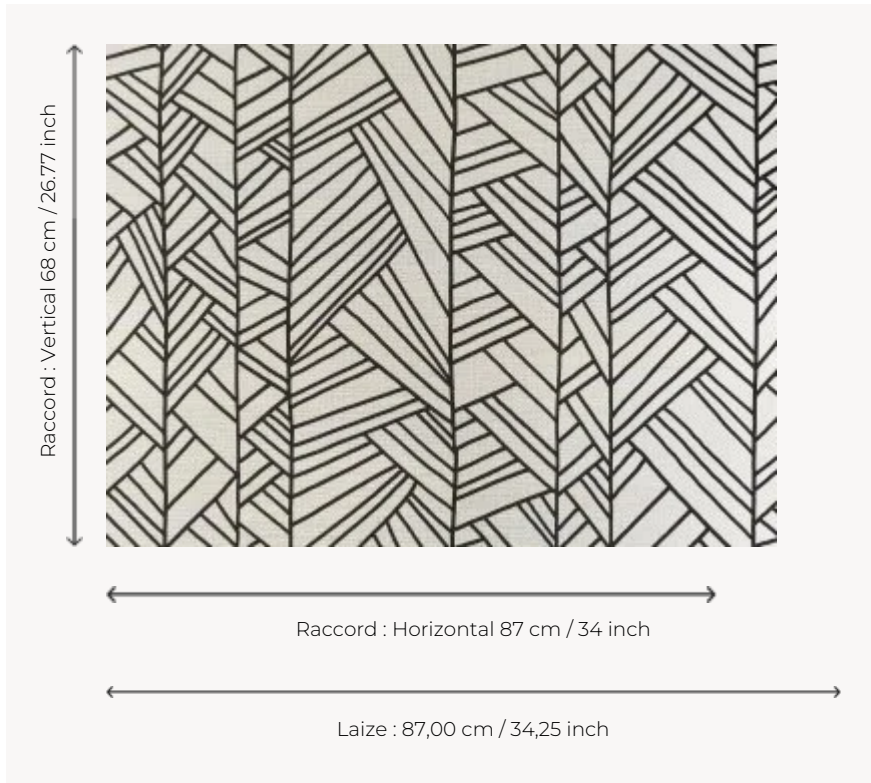

## FP891004 PAPYRUS

This graphic and contemporary pattern printed on a metallized raffia background laminated on non-woven fabric echoes the papyrus and vegetation of the Nile.

### FP891004 - Noir

### Pierre Frey

<b>TYPE</b>	Small width printed wallpapers - Straws and similar materials
<b>SALES UNIT</b>	Available per meter/yard
<b>BACKING</b>	NON WOVEN
<b>COMPOSITION</b>	100 % Raffia
<b>WIDTH</b>	87 cm / 34,25 inch
<b>REPEAT</b>	H: 87 cm - 34,00 inch V: 68 cm - 26,77 inch Straight repeat
<b>WEIGHT</b>	242 gr / m <sup>2</sup>
<b>CARE</b>	
<b>TRIMMING</b>	Trimmed
<b>HANGING/REMOVING</b>	Paste the wall Wet removable
<b>CERTIFICATIONS</b>	EUROCLASS B-s1,d0 ASTM E84 Class A
<b>NOTES</b>	Flame retardant backing
<b>BOOK</b>	F9979PPFREY32 F9979PPFREY37

## 4 Colors

FP891001  
Celadon

FP891002  
Mordore

FP891003  
Mer

FP891004  
Noir