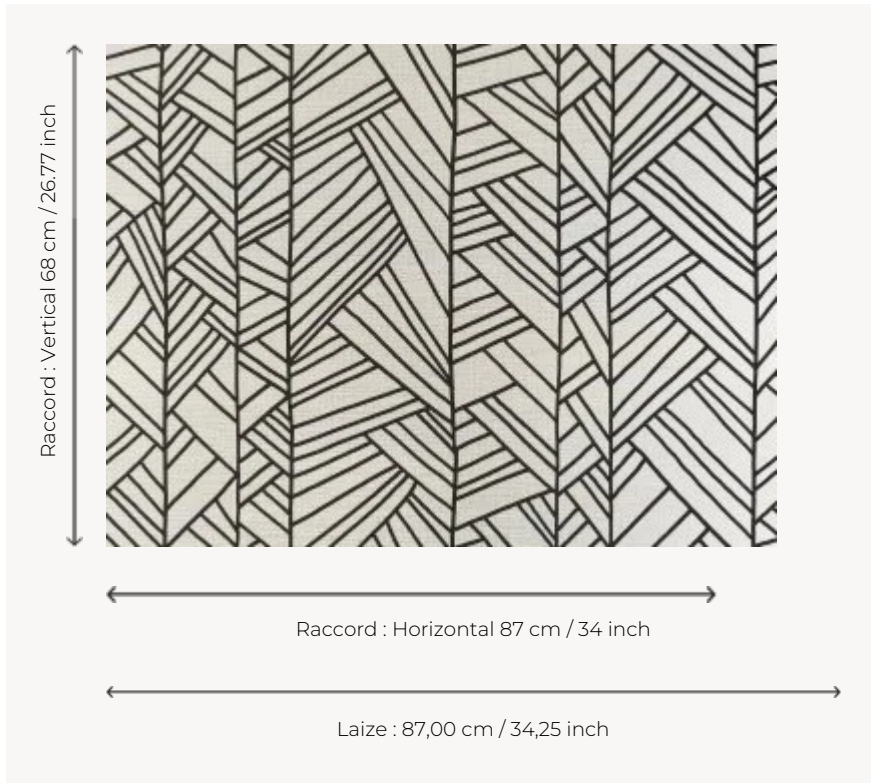

FP891004 PAPYRUS

This graphic and contemporary pattern printed on a metallized raffia background laminated on non-woven fabric echoes the papyrus and vegetation of the Nile.

FP891004 - Noir

Pierre Frey

TYPE	Small width printed wallpapers - Straws and similar materials
SALES UNIT	Available per meter/yard
BACKING	NON WOVEN
COMPOSITION	100 % Raffia
WIDTH	87 cm / 34,25 inch
REPEAT	H: 87 cm - 34,00 inch V: 68 cm - 26,77 inch Straight repeat
WEIGHT	242 gr / m ²
CARE	
TRIMMING	Trimmed
HANGING/REMOVING	Paste the wall Wet removable
CERTIFICATIONS	EUROCLASS B-s1,d0 ASTM E84 Class A
NOTES	Flame retardant backing
BOOK	F9979PPFREY32 F9979PPFREY37

4 Colors

FP891001
Celadon

FP891002
Mordore

FP891003
Mer

FP891004
Noir