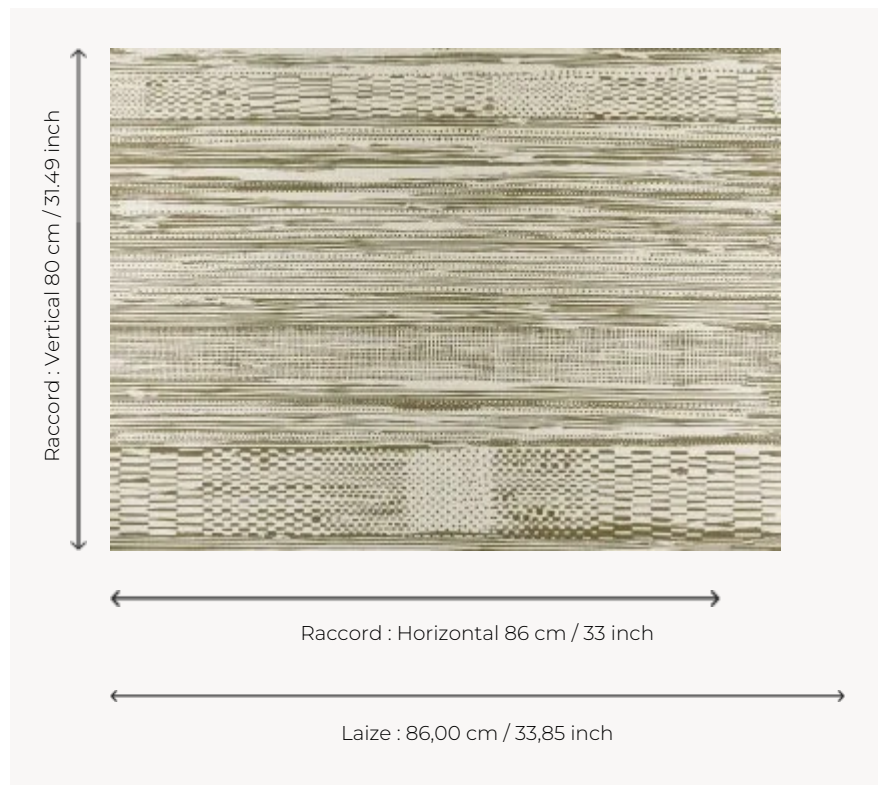

# FP892001 MIRAGE

Between pattern and texture, this design evokes the weaving of Egyptian linen baskets or papyrus.  
Printed on a metallized raffia background laminated on non-woven fabric.

## Pierre Frey

<b>TYPE</b>	Small width printed wallpapers - Straws and similar materials
<b>SALES UNIT</b>	Available per meter/yard
<b>BACKING</b>	NON WOVEN
<b>COMPOSITION</b>	100 % Raffia
<b>WIDTH</b>	86 cm / 33,85 inch
<b>REPEAT</b>	H: 86 cm - 33,00 inch V: 80 cm - 31,49 inch Straight repeat
<b>WEIGHT</b>	242 gr / m <sup>2</sup>
<b>CARE</b>	
<b>TRIMMING</b>	Trimmed
<b>HANGING/REMOVING</b>	Paste the wall Wet removable
<b>CERTIFICATIONS</b>	EUROCLASS B-s1,d0 ASTM E84 Class A
<b>NOTES</b>	Flame retardant backing
<b>INFORMATION</b>	Panel effect
<b>BOOK</b>	F9979PPFREY32 F9979PPFREY37