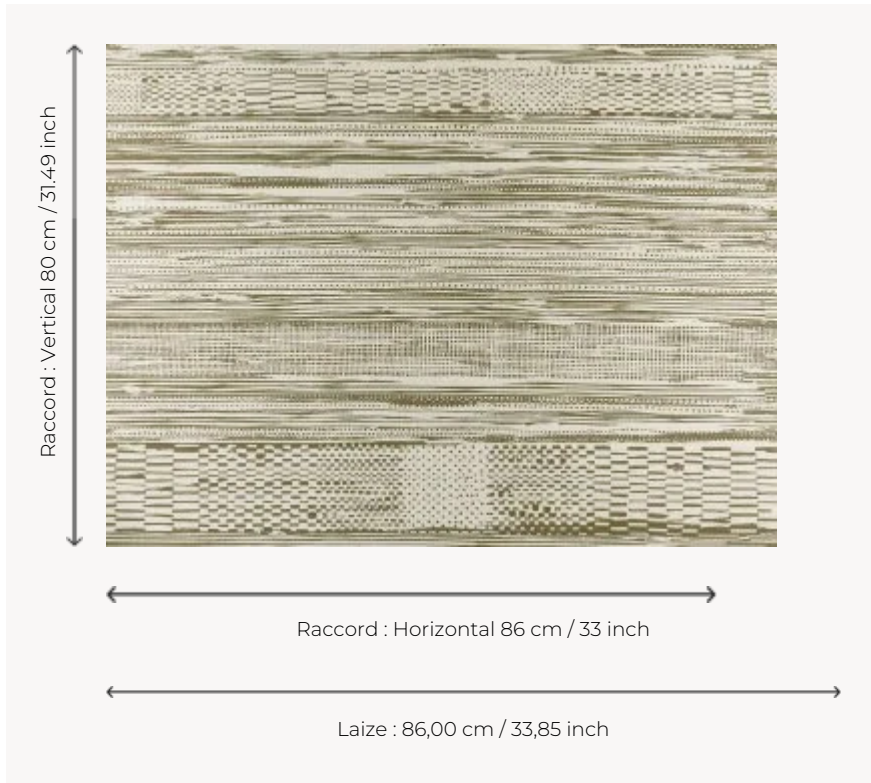

FP892001 MIRAGE

Between pattern and texture, this design evokes the weaving of Egyptian linen baskets or papyrus.
Printed on a metallized raffia background laminated on non-woven fabric.

FP892001 - Lin

Pierre Frey

TYPE	Small width printed wallpapers - Straws and similar materials
SALES UNIT	Available per meter/yard
BACKING	NON WOVEN
COMPOSITION	100 % Raffia
WIDTH	86 cm / 33,85 inch
REPEAT	H: 86 cm - 33,00 inch V: 80 cm - 31,49 inch Straight repeat
WEIGHT	242 gr / m ²
CARE	
TRIMMING	Trimmed
HANGING/REMOVING	Paste the wall Wet removable
CERTIFICATIONS	EUROCLASS B-s1,d0 ASTM E84 Class A
NOTES	Flame retardant backing
INFORMATION	Panel effect
BOOK	F9979PPFREY32 F9979PPFREY37

3 Colors

FP892001
Lin

FP892002
Noir

FP892003
Ecorce