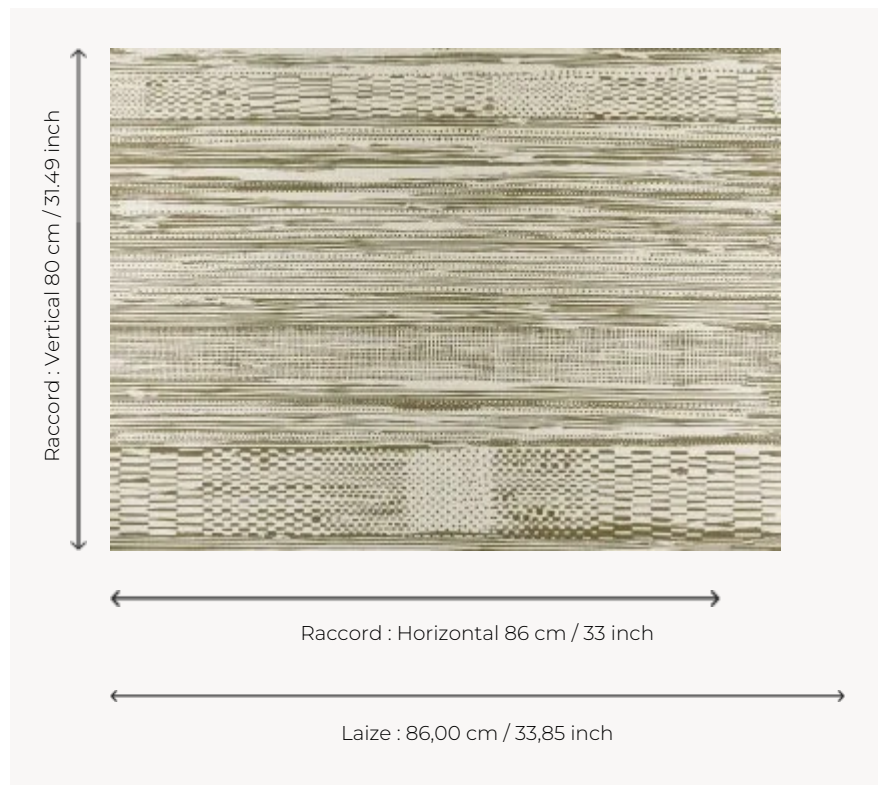

FP892001 MIRAGE

Between pattern and texture, this design evokes the weaving of Egyptian linen baskets or papyrus.
Printed on a metallized raffia background laminated on non-woven fabric.

FP892001 - Lin

Pierre Frey

TYPE	Small width printed wallpapers - Straws and similar materials
SALES UNIT	Available per meter/yard
BACKING	NON WOVEN
COMPOSITION	100 % Raffia
WIDTH	86 cm / 33,85 inch
REPEAT	H: 86 cm - 33,00 inch V: 80 cm - 31,49 inch Straight repeat
WEIGHT	242 gr / m ²
CARE	
TRIMMING	Trimmed
HANGING/REMOVING	Paste the wall Wet removable
CERTIFICATIONS	EUROCLASS B-s1,d0 ASTM E84 Class A
NOTES	Flame retardant backing
INFORMATION	Panel effect
BOOK	F9979PPFREY32 F9979PPFREY37