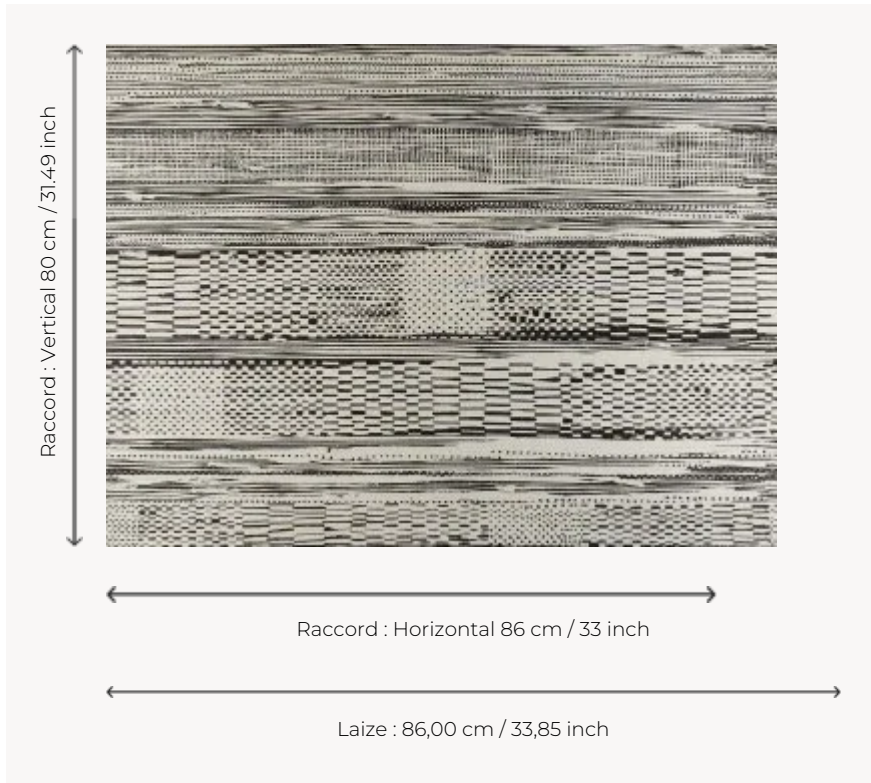

FP892002 MIRAGE

Between pattern and texture, this design evokes the weaving of Egyptian linen baskets or papyrus.
Printed on a metallized raffia background laminated on non-woven fabric.

FP892002 - Noir

Pierre Frey

TYPE	Small width printed wallpapers - Straws and similar materials
SALES UNIT	Available per meter/yard
BACKING	NON WOVEN
COMPOSITION	100 % Raffia
WIDTH	86 cm / 33,85 inch
REPEAT	H: 86 cm - 33,00 inch V: 80 cm - 31,49 inch Straight repeat
WEIGHT	242 gr / m ²
CARE	
TRIMMING	Trimmed
HANGING/REMOVING	Paste the wall Wet removable
CERTIFICATIONS	EUROCLASS B-s1,d0 ASTM E84 Class A
NOTES	Flame retardant backing
INFORMATION	Panel effect
BOOK	F9979PPFREY32 F9979PPFREY37