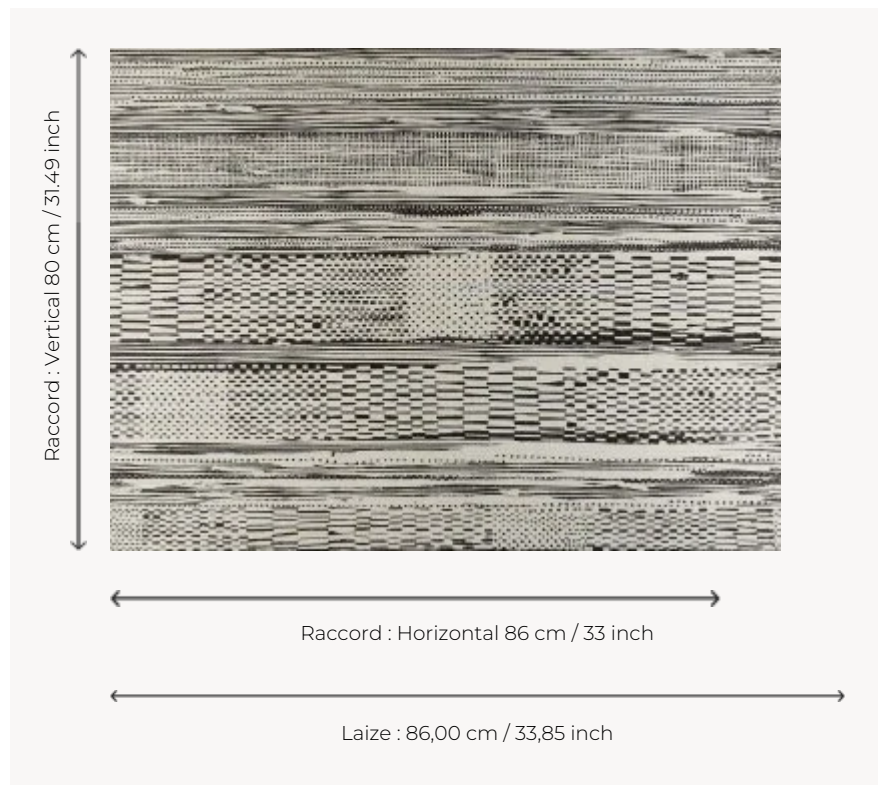

# FP892002 MIRAGE

Between pattern and texture, this design evokes the weaving of Egyptian linen baskets or papyrus.  
Printed on a metallized raffia background laminated on non-woven fabric.

## Pierre Frey

<b>TYPE</b>	Small width printed wallpapers - Straws and similar materials
<b>SALES UNIT</b>	Available per meter/yard
<b>BACKING</b>	NON WOVEN
<b>COMPOSITION</b>	100 % Raffia
<b>WIDTH</b>	86 cm / 33,85 inch
<b>REPEAT</b>	H: 86 cm - 33,00 inch V: 80 cm - 31,49 inch Straight repeat
<b>WEIGHT</b>	242 gr / m <sup>2</sup>
<b>CARE</b>	
<b>TRIMMING</b>	Trimmed
<b>HANGING/REMOVING</b>	Paste the wall Wet removable
<b>CERTIFICATIONS</b>	EUROCLASS B-s1,d0 ASTM E84 Class A
<b>NOTES</b>	Flame retardant backing
<b>INFORMATION</b>	Panel effect
<b>BOOK</b>	F9979PPFREY32 F9979PPFREY37