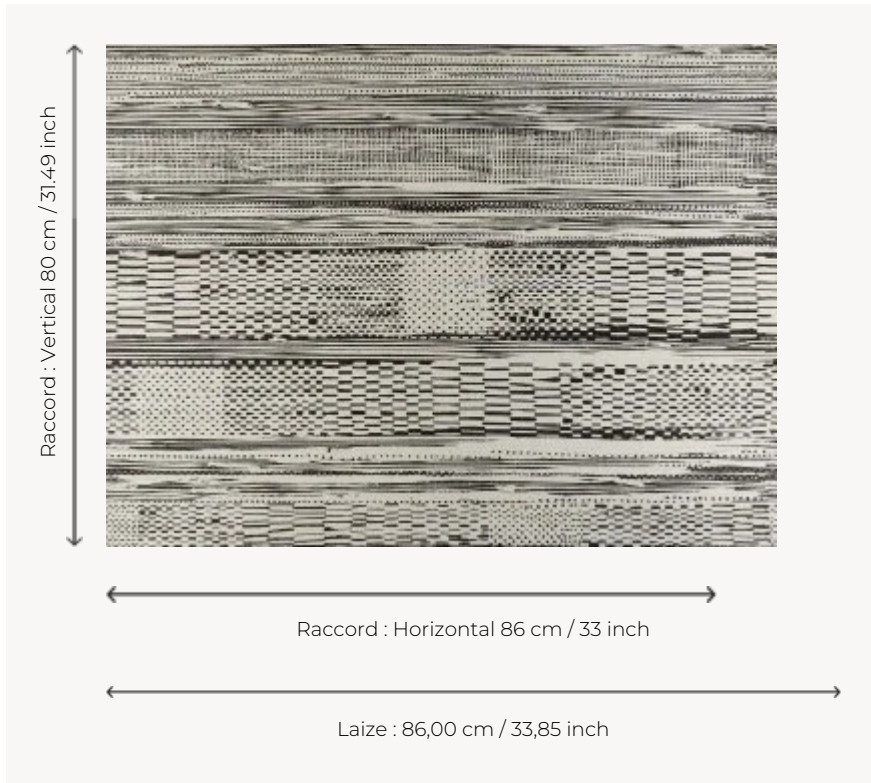

FP892002 MIRAGE

Between pattern and texture, this design evokes the weaving of Egyptian linen baskets or papyrus.
Printed on a metallized raffia background laminated on non-woven fabric.

FP892002 - Noir

Pierre Frey

TYPE	Small width printed wallpapers - Straws and similar materials
SALES UNIT	Available per meter/yard
BACKING	NON WOVEN
COMPOSITION	100 % Raffia
WIDTH	86 cm / 33,85 inch
REPEAT	H: 86 cm - 33,00 inch V: 80 cm - 31,49 inch Straight repeat
WEIGHT	242 gr / m ²
CARE	
TRIMMING	Trimmed
HANGING/REMOVING	Paste the wall Wet removable
CERTIFICATIONS	EUROCLASS B-s1,d0 ASTM E84 Class A
NOTES	Flame retardant backing
INFORMATION	Panel effect
BOOK	F9979PPFREY32 F9979PPFREY37