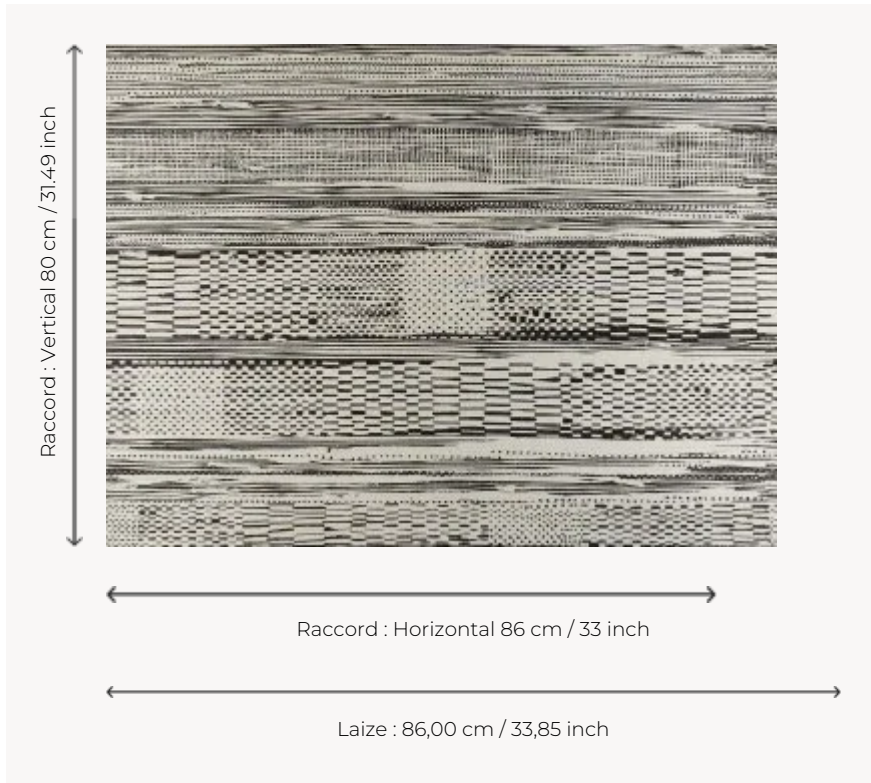

## FP892002 MIRAGE

Between pattern and texture, this design evokes the weaving of Egyptian linen baskets or papyrus.  
Printed on a metallized raffia background laminated on non-woven fabric.

### Pierre Frey

<b>TYPE</b>	Small width printed wallpapers - Straws and similar materials
<b>SALES UNIT</b>	Available per meter/yard
<b>BACKING</b>	NON WOVEN
<b>COMPOSITION</b>	100 % Raffia
<b>WIDTH</b>	86 cm / 33,85 inch
<b>REPEAT</b>	H: 86 cm - 33,00 inch V: 80 cm - 31,49 inch Straight repeat
<b>WEIGHT</b>	242 gr / m <sup>2</sup>
<b>CARE</b>	
<b>TRIMMING</b>	Trimmed
<b>HANGING/REMOVING</b>	Paste the wall Wet removable
<b>CERTIFICATIONS</b>	EUROCLASS B-s1,d0 ASTM E84 Class A
<b>NOTES</b>	Flame retardant backing
<b>INFORMATION</b>	Panel effect
<b>BOOK</b>	F9979PPFREY32 F9979PPFREY37