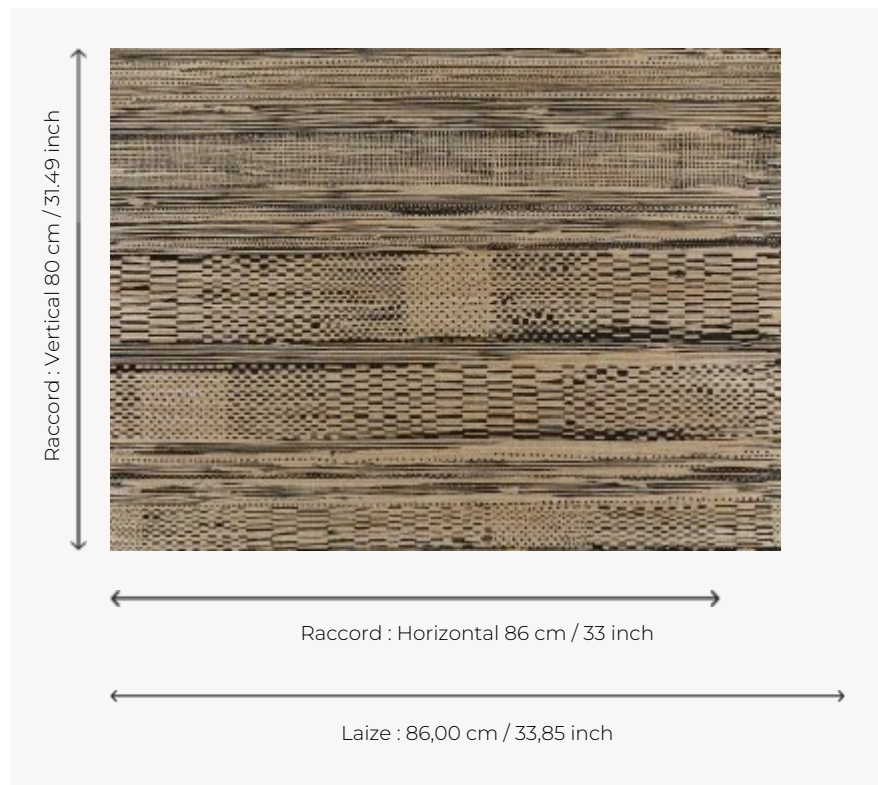

FP892003 MIRAGE

Between pattern and texture, this design evokes the weaving of Egyptian linen baskets or papyrus.
Printed on a metallized raffia background laminated on non-woven fabric.

FP892003 - Ecorce

Pierre Frey

TYPE	Small width printed wallpapers - Straws and similar materials
SALES UNIT	Available per meter/yard
BACKING	NON WOVEN
COMPOSITION	100 % Raffia
WIDTH	86 cm / 33,85 inch
REPEAT	H: 86 cm - 33,00 inch V: 80 cm - 31,49 inch Straight repeat
WEIGHT	242 gr / m ²
CARE	
TRIMMING	Trimmed
HANGING/REMOVING	Paste the wall Wet removable
CERTIFICATIONS	EUROCLASS B-s1,d0 ASTM E84 Class A
NOTES	Flame retardant backing
INFORMATION	Panel effect
BOOK	F9979PPFREY32 F9979PPFREY37