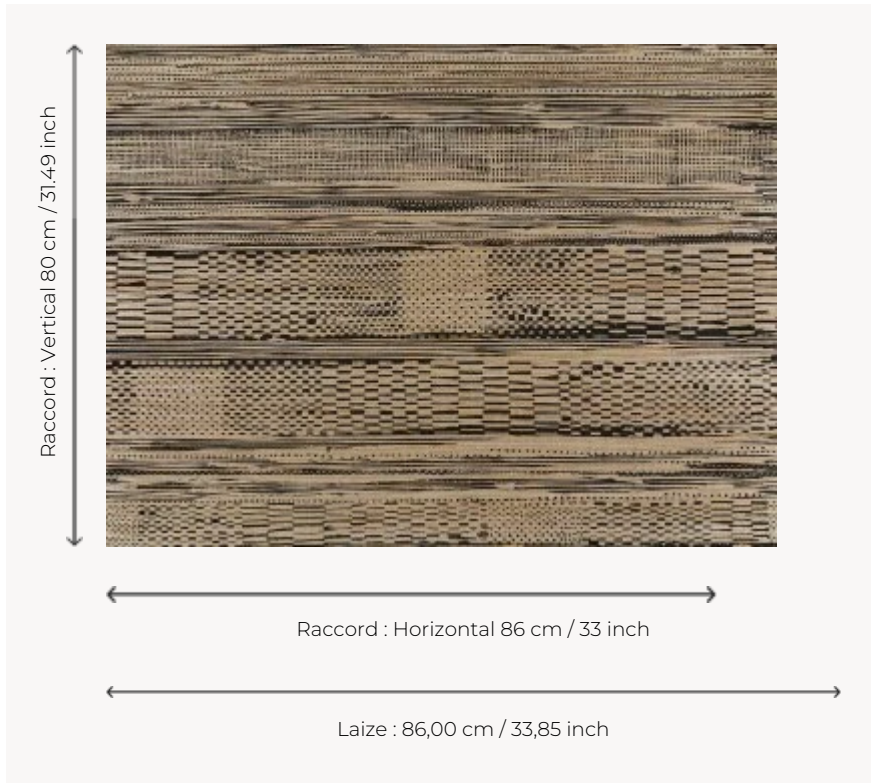

FP892003 MIRAGE

Between pattern and texture, this design evokes the weaving of Egyptian linen baskets or papyrus.
Printed on a metallized raffia background laminated on non-woven fabric.

FP892003 - Ecorce

Pierre Frey

TYPE	Small width printed wallpapers - Straws and similar materials
SALES UNIT	Available per meter/yard
BACKING	NON WOVEN
COMPOSITION	100 % Raffia
WIDTH	86 cm / 33,85 inch
REPEAT	H: 86 cm - 33,00 inch V: 80 cm - 31,49 inch Straight repeat
WEIGHT	242 gr / m ²
CARE	
TRIMMING	Trimmed
HANGING/REMOVING	Paste the wall Wet removable
CERTIFICATIONS	EUROCLASS B-s1,d0 ASTM E84 Class A
NOTES	Flame retardant backing
INFORMATION	Panel effect
BOOK	F9979PPFREY32 F9979PPFREY37