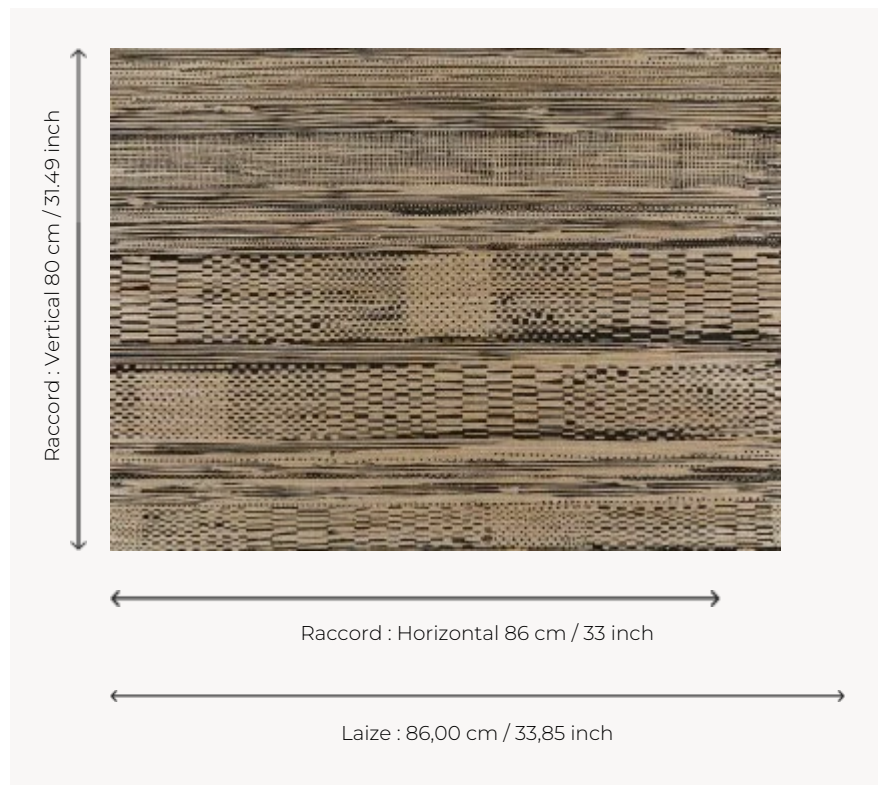

FP892003 MIRAGE

Between pattern and texture, this design evokes the weaving of Egyptian linen baskets or papyrus.
Printed on a metallized raffia background laminated on non-woven fabric.

FP892003 - Ecorce

Pierre Frey

TYPE	Small width printed wallpapers - Straws and similar materials
SALES UNIT	Available per meter/yard
BACKING	NON WOVEN
COMPOSITION	100 % Raffia
WIDTH	86 cm / 33,85 inch
REPEAT	H: 86 cm - 33,00 inch V: 80 cm - 31,49 inch Straight repeat
WEIGHT	242 gr / m ²
CARE	
TRIMMING	Trimmed
HANGING/REMOVING	Paste the wall Wet removable
CERTIFICATIONS	EUROCLASS B-s1,d0 ASTM E84 Class A
NOTES	Flame retardant backing
INFORMATION	Panel effect
BOOK	F9979PPFREY32 F9979PPFREY37