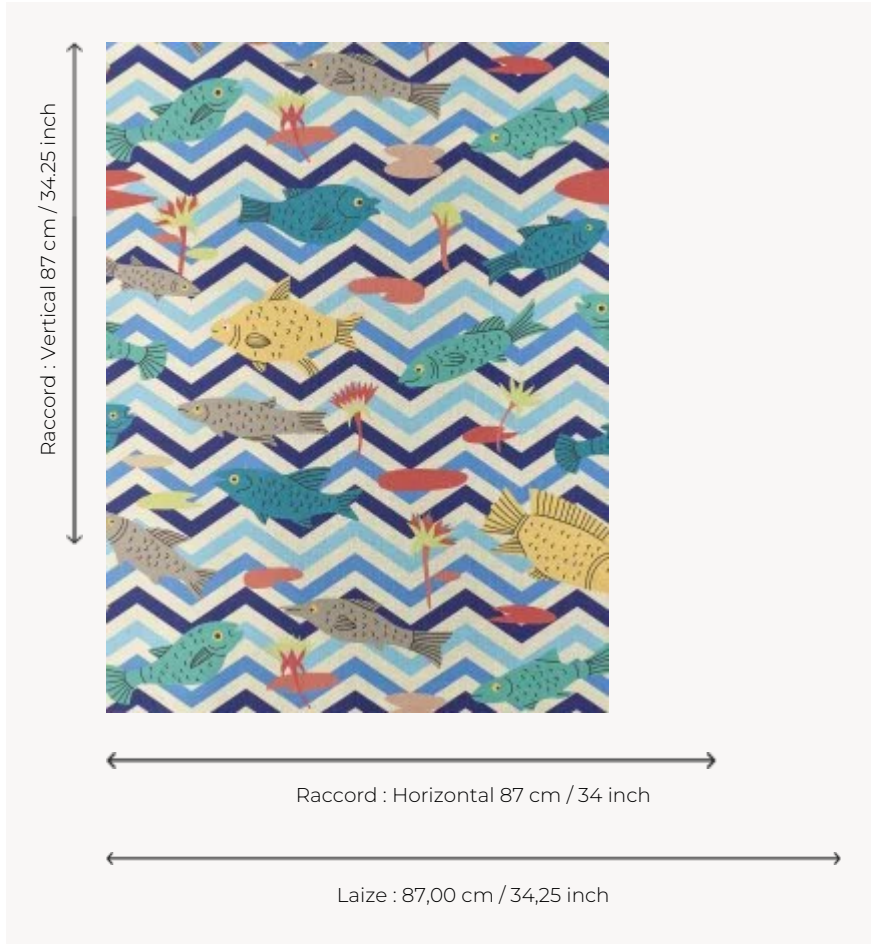

### FP893001 - Aqua

### Pierre Frey

<b>TYPE</b>	Small width printed wallpapers - Paperbacked fabrics
<b>ARTIST</b>	Louis Barthelemy
<b>COLLABORATION</b>	Musée du Louvre
<b>SALES UNIT</b>	Available per meter/yard
<b>BACKING</b>	NON WOVEN
<b>COMPOSITION</b>	100 % Linen
<b>WIDTH</b>	87 cm / 34,25 inch
<b>REPEAT</b>	H: 87 cm - 34,00 inch V: 87 cm - 34,25 inch Straight repeat
<b>WEIGHT</b>	290 gr / m <sup>2</sup>
<b>CARE</b>	
<b>TRIMMING</b>	Trimmed
<b>HANGING/REMOVING</b>	Paste the wall Wet removable
<b>CERTIFICATIONS</b>	EUROCLASS B-s1,d0 ASTM E84 Class A
<b>BOOK</b>	F9979PPFREY32 F9979PPFREY37