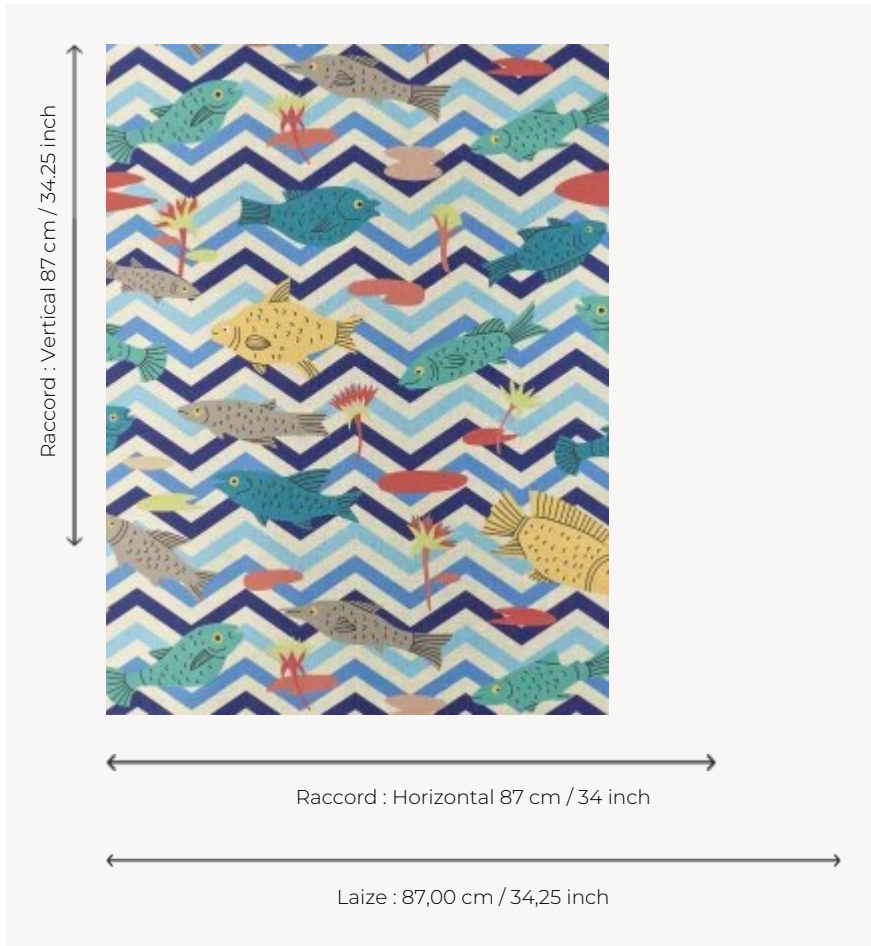

FP893001 - Aqua

Pierre Frey

TYPE	Small width printed wallpapers - Paperbacked fabrics
ARTIST	Louis Barthelemy
COLLABORATION	Musée du Louvre
SALES UNIT	Available per meter/yard
BACKING	NON WOVEN
COMPOSITION	100 % Linen
WIDTH	87 cm / 34,25 inch
REPEAT	H: 87 cm - 34,00 inch V: 87 cm - 34,25 inch Straight repeat
WEIGHT	290 gr / m ²
CARE	
TRIMMING	Trimmed
HANGING/REMOVING	Paste the wall Wet removable
CERTIFICATIONS	EUROCLASS B-s1,d0 ASTM E84 Class A
BOOK	F9979PPFREY32 F9979PPFREY37