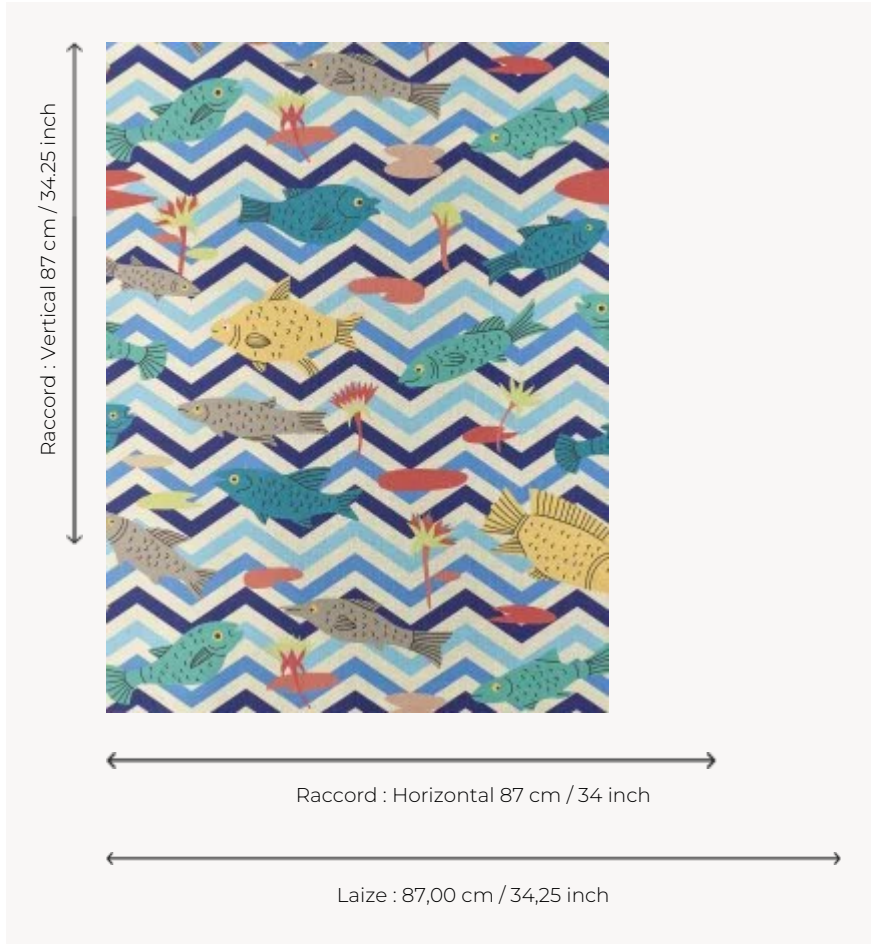

FP893001 - Aqua

Pierre Frey

| | |
|-------------------------|---|
| TYPE | Small width printed wallpapers - Paperbacked fabrics |
| ARTIST | Louis Barthelemy |
| COLLABORATION | Musée du Louvre |
| SALES UNIT | Available per meter/yard |
| BACKING | NON WOVEN |
| COMPOSITION | 100 % Linen |
| WIDTH | 87 cm / 34,25 inch |
| REPEAT | H: 87 cm - 34,00 inch V: 87 cm - 34,25 inch Straight repeat |
| WEIGHT | 290 gr / m ² |
| CARE |  |
| TRIMMING | Trimmed |
| HANGING/REMOVING | Paste the wall Wet removable |
| CERTIFICATIONS | EUROCLASS B-s1,d0 ASTM E84 Class A |
| BOOK | F9979PPFREY32 F9979PPFREY37 |