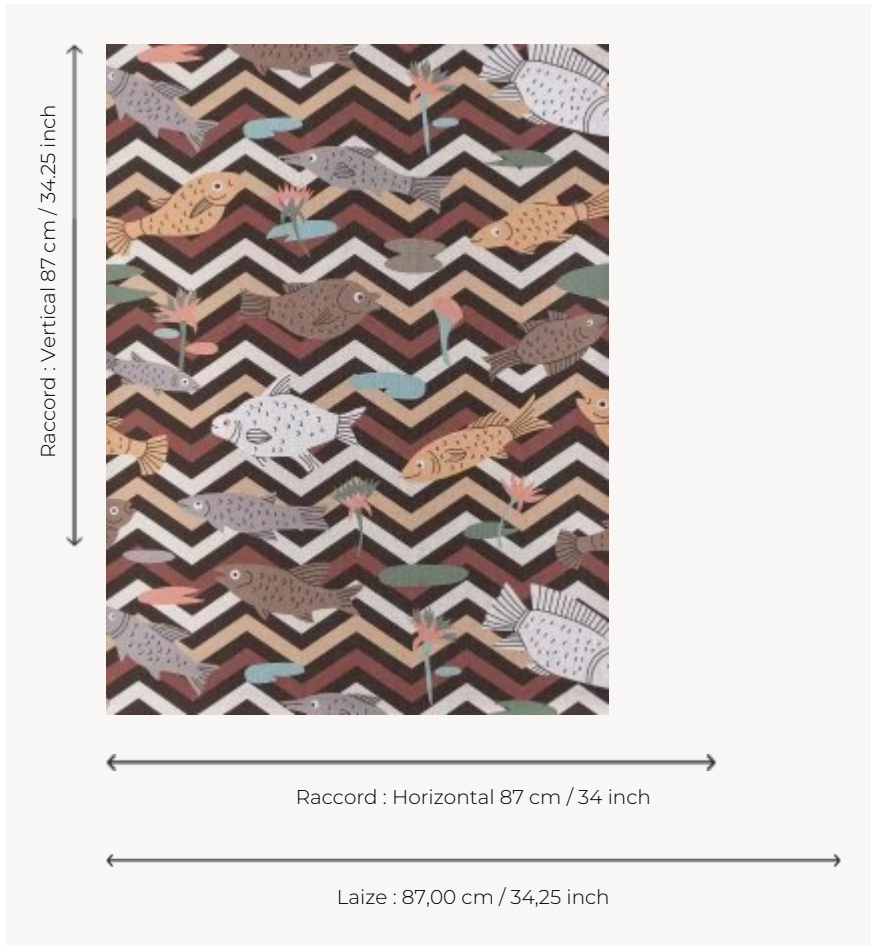

FP893002 - Cafe

Pierre Frey

TYPE	Small width printed wallpapers - Paperbacked fabrics
ARTIST	Louis Barthelemy
COLLABORATION	Musée du Louvre
SALES UNIT	Available per meter/yard
BACKING	NON WOVEN
COMPOSITION	100 % Linen
WIDTH	87 cm / 34,25 inch
REPEAT	H: 87 cm - 34,00 inch V: 87 cm - 34,25 inch Straight repeat
WEIGHT	290 gr / m ²
CARE	
TRIMMING	Trimmed
HANGING/REMOVING	Paste the wall Wet removable
CERTIFICATIONS	EUROCLASS B-s1,d0 ASTM E84 Class A
BOOK	F9979PPFREY32 F9979PPFREY37