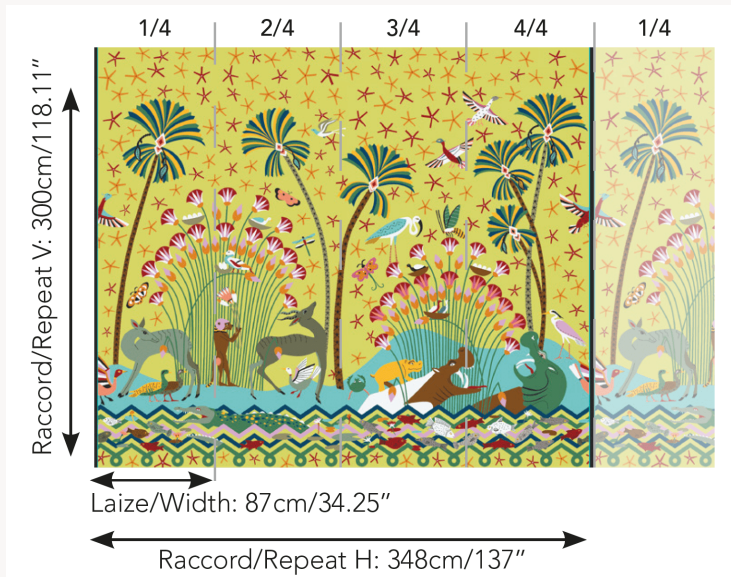

FP894001 LA FAUNE ET LA FLORE

Escape to the shores of the Nile, this contemporary landscape imagined by Louis Barthélemy, pays tribute to the Egypt of the pharaohs where nature flourishes generously. The print on a metallic linen background laminated on non-woven backing brilliantly expresses the bright and cheerful colors of this XXL design. Coordinated with F3658 FAUNE ET FLORE.

FP894001 - Tropical

Pierre Frey

TYPE	Small width printed wallpapers - Straws and similar materials - Panoramic wallpapers
ARTIST	Louis Barthelemy
COLLABORATION	Musée du Louvre
SALES UNIT	Full panoramic 300 cm x 348 cm (4 lengths 87 cm x 348 cm) - 118,11 in x 137,00 in(4 lengths 34,25 in x 137,00 in)
BACKING	NON WOVEN
COMPOSITION	100 % Linen
WIDTH	87 cm / 34,25 inch
REPEAT	H: 348 cm - 137,00 inch V: 300 cm - 118,11 inch
WEIGHT	290 gr / m ²
CARE	
TRIMMING	Trimmed
HANGING/REMOVING	Paste the wall Wet removable
CERTIFICATIONS	EUROCLASS B-s1,d0 ASTM E84 Class A
NOTES	Sold as a complete artwork
INFORMATION	1 roll = 4 panels
BOOK	F9979PPFREY32 F9979PPFREY37