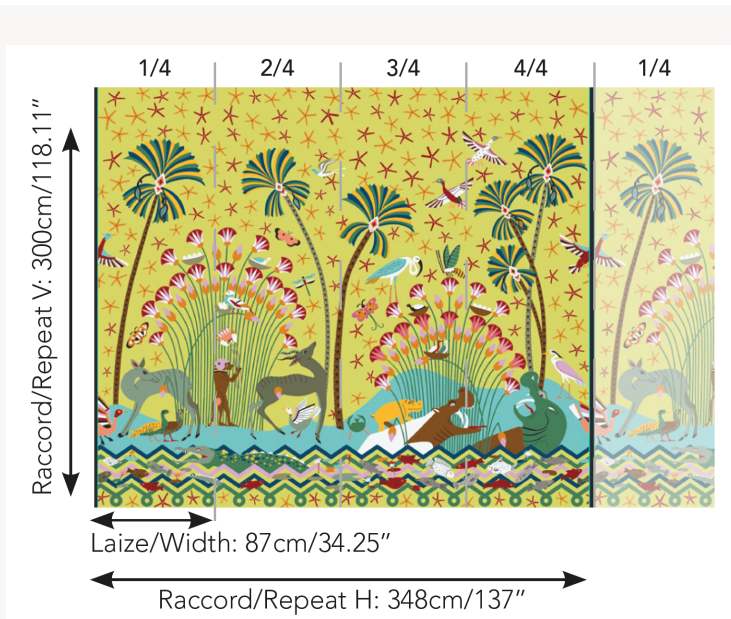

FP894001 LA FAUNE ET LA FLORE

Escape to the shores of the Nile, this contemporary landscape imagined by Louis Barthélemy, pays tribute to the Egypt of the pharaohs where nature flourishes generously. The print on a metallic linen background laminated on non-woven backing brilliantly expresses the bright and cheerful colors of this XXL design. Coordinated with F3658 FAUNE ET FLORE.

FP894001 - Tropical

Pierre Frey

TYPE	Small width printed wallpapers - Straws and similar materials - Panoramic wallpapers
ARTIST	Louis Barthelemy
COLLABORATION	Musée du Louvre
SALES UNIT	Full panoramic 300 cm x 348 cm (4 lengths 87 cm x 348 cm) - 118,11 in x 137,00 in(4 lengths 34,25 in x 137,00 in)
BACKING	NON WOVEN
COMPOSITION	100 % Linen
WIDTH	87 cm / 34,25 inch
REPEAT	H: 348 cm - 137,00 inch V: 300 cm - 118,11 inch
WEIGHT	290 gr / m ²
CARE	
TRIMMING	Trimmed
HANGING/REMOVING	Paste the wall Wet removable
CERTIFICATIONS	EUROCLASS B-s1,d0 ASTM E84 Class A
NOTES	Sold as a complete artwork
INFORMATION	1 roll = 4 panels
BOOK	F9979PPFREY32 F9979PPFREY37