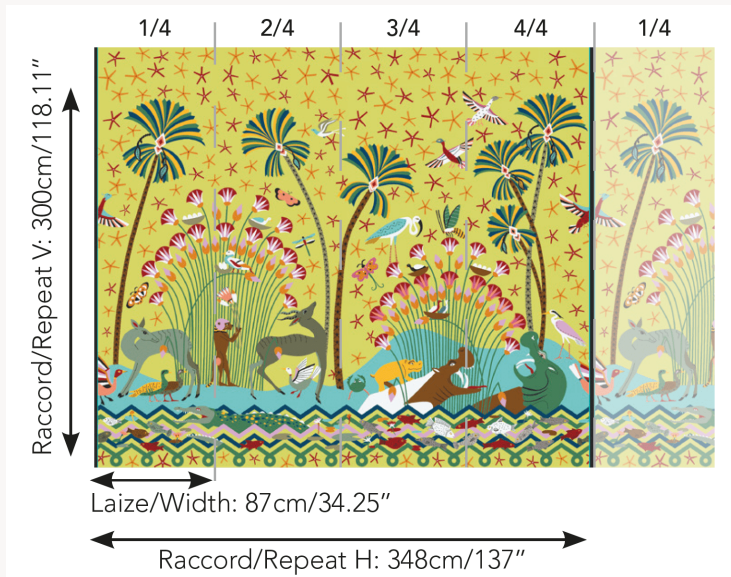

## FP894001 LA FAUNE ET LA FLORE

Escape to the shores of the Nile, this contemporary landscape imagined by Louis Barthélemy, pays tribute to the Egypt of the pharaohs where nature flourishes generously. The print on a metallic linen background laminated on non-woven backing brilliantly expresses the bright and cheerful colors of this XXL design. Coordinated with F3658 FAUNE ET FLORE.

### Pierre Frey

<b>TYPE</b>	Small width printed wallpapers - Straws and similar materials - Panoramic wallpapers
<b>ARTIST</b>	Louis Barthelemy
<b>COLLABORATION</b>	Musée du Louvre
<b>SALES UNIT</b>	Full panoramic 300 cm x 348 cm ( 4 lengths 87 cm x 348 cm) - 118,11 in x 137,00 in( 4 lengths 34,25 in x 137,00 in)
<b>BACKING</b>	NON WOVEN
<b>COMPOSITION</b>	100 % Linen
<b>WIDTH</b>	87 cm / 34,25 inch
<b>REPEAT</b>	H: 348 cm - 137,00 inch V: 300 cm - 118,11 inch
<b>WEIGHT</b>	290 gr / m <sup>2</sup>
<b>CARE</b>	
<b>TRIMMING</b>	Trimmed
<b>HANGING/REMOVING</b>	Paste the wall Wet removable
<b>CERTIFICATIONS</b>	EUROCLASS B-s1,d0 ASTM E84 Class A
<b>NOTES</b>	Sold as a complete artwork
<b>INFORMATION</b>	1 roll = 4 panels
<b>BOOK</b>	F9979PPFREY32 F9979PPFREY37