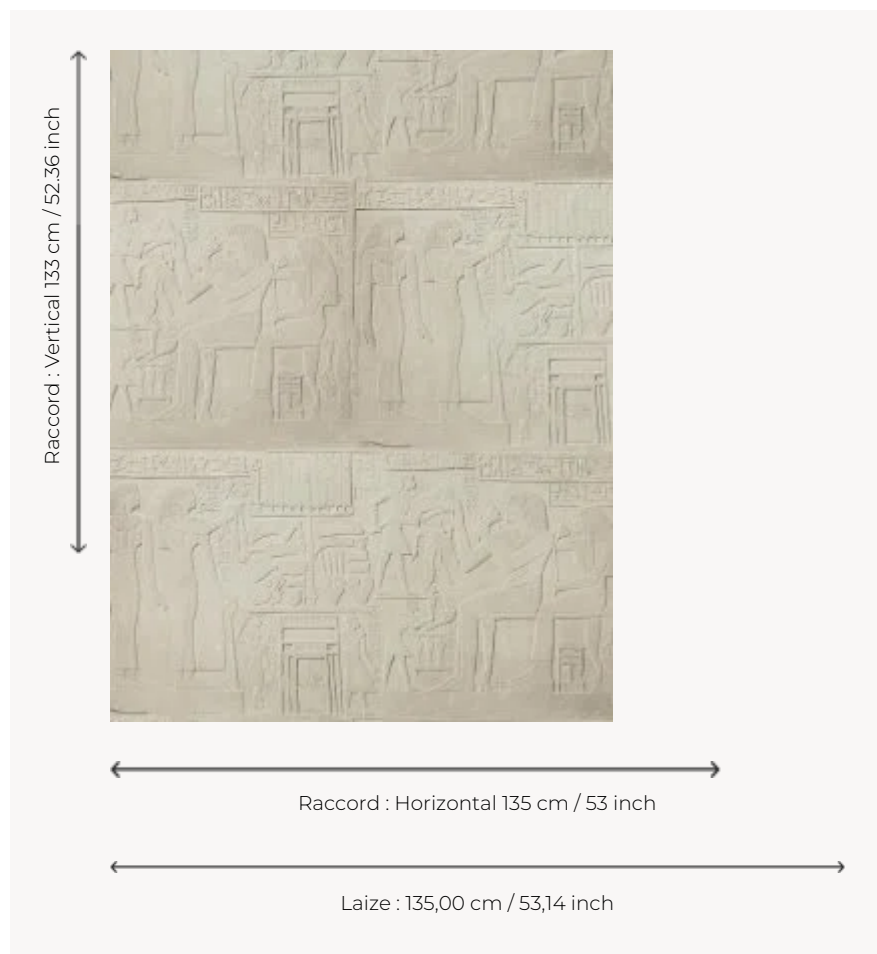

FP896001 ABKAOU

This wallpaper illustrates with realism an extract of the decoration of the funeral stele of Abkaou. He is represented with his wife receiving offerings. Other scenes evoke the rites celebrated during the feasts of Osiris. The 3D printing retranscribes in an unprecedented way the relief and the details of this limestone stele. Discovered in Abydos, this piece is kept in the Department of Egyptian Antiquities at the Louvre. Coordinated with fabric F3652 ABKAOU.

FP896001 - Marbre

Pierre Frey

TYPE	Wide width printed wallpapers - Embossed patterns
COLLABORATION	Musée du Louvre
SALES UNIT	Available per meter/yard
BACKING	NON WOVEN
COMPOSITION	-
WIDTH	135 cm / 53,14 inch
REPEAT	H: 135 cm - 53,00 inch V: 133 cm - 52,36 inch Straight repeat
WEIGHT	292 gr / m ²
CARE	
TRIMMING	Trimmed
HANGING/REMOVING	Paste the wall Strippable
CERTIFICATIONS	EUROCLASS B-s1,d0
NOTES	Raised pattern
BOOK	F9979PPFREY32 F9979PPFREY37

2 Colors

FP896001
Marbre

FP896002
Sable