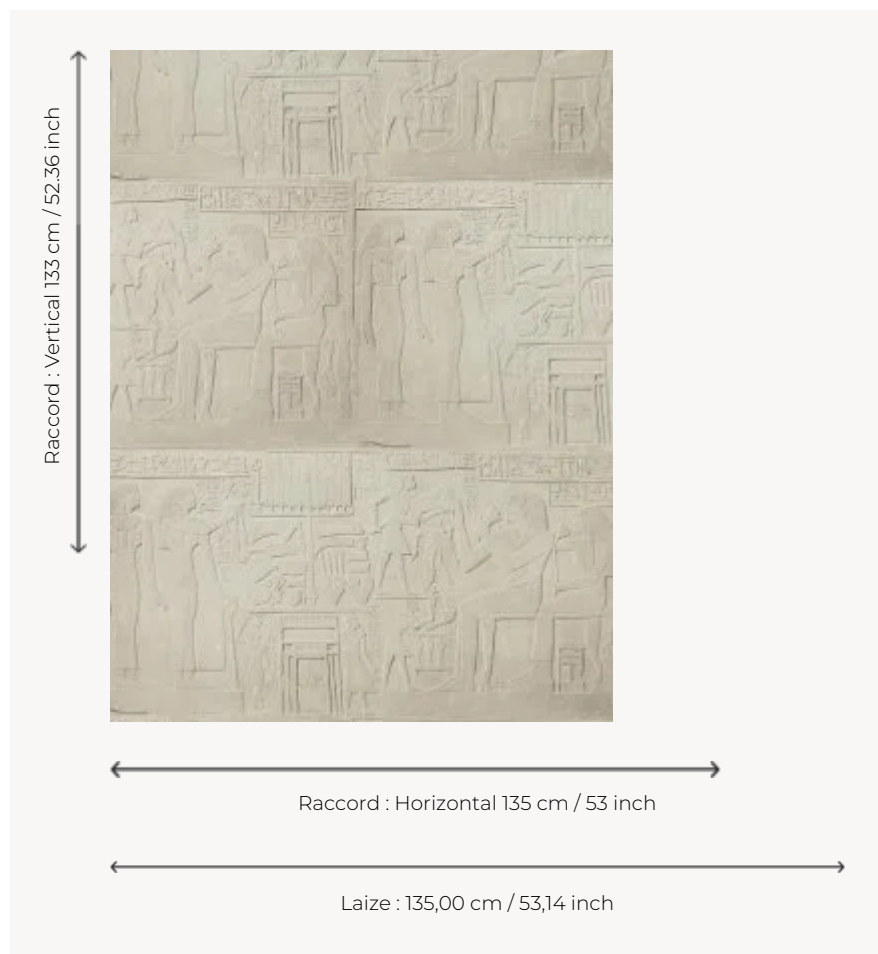

## FP896001 ABKAOU

This wallpaper illustrates with realism an extract of the decoration of the funeral stele of Abkaou. He is represented with his wife receiving offerings. Other scenes evoke the rites celebrated during the feasts of Osiris. The 3D printing retranscribes in an unprecedented way the relief and the details of this limestone stele. Discovered in Abydos, this piece is kept in the Department of Egyptian Antiquities at the Louvre. Coordinated with fabric F3652 ABKAOU.

### Pierre Frey

|                         |   |
|-------------------------|---|
| <b>TYPE</b>             | Wide width printed wallpapers - Embossed patterns                                     |
| <b>COLLABORATION</b>    | Musée du Louvre   |
| <b>SALES UNIT</b>       | Available per meter/yard  |
| <b>BACKING</b>          | NON WOVEN   |
| <b>COMPOSITION</b>      | -   |
| <b>WIDTH</b>            | 135 cm / 53,14 inch   |
| <b>REPEAT</b>           | H: 135 cm - 53,00 inch<br>V: 133 cm - 52,36 inch<br>Straight repeat                   |
| <b>WEIGHT</b>           | 292 gr / m <sup>2</sup>   |
| <b>CARE</b>             |  |
| <b>TRIMMING</b>         | Trimmed   |
| <b>HANGING/REMOVING</b> | Paste the wall<br>Strippable  |
| <b>CERTIFICATIONS</b>   | EUROCLASS B-s1,d0   |
| <b>NOTES</b>            | Raised pattern  |
| <b>BOOK</b>             | F9979PPFREY32<br>F9979PPFREY37  |

## 2 Colors

FP896001  
Marbre

FP896002  
Sable