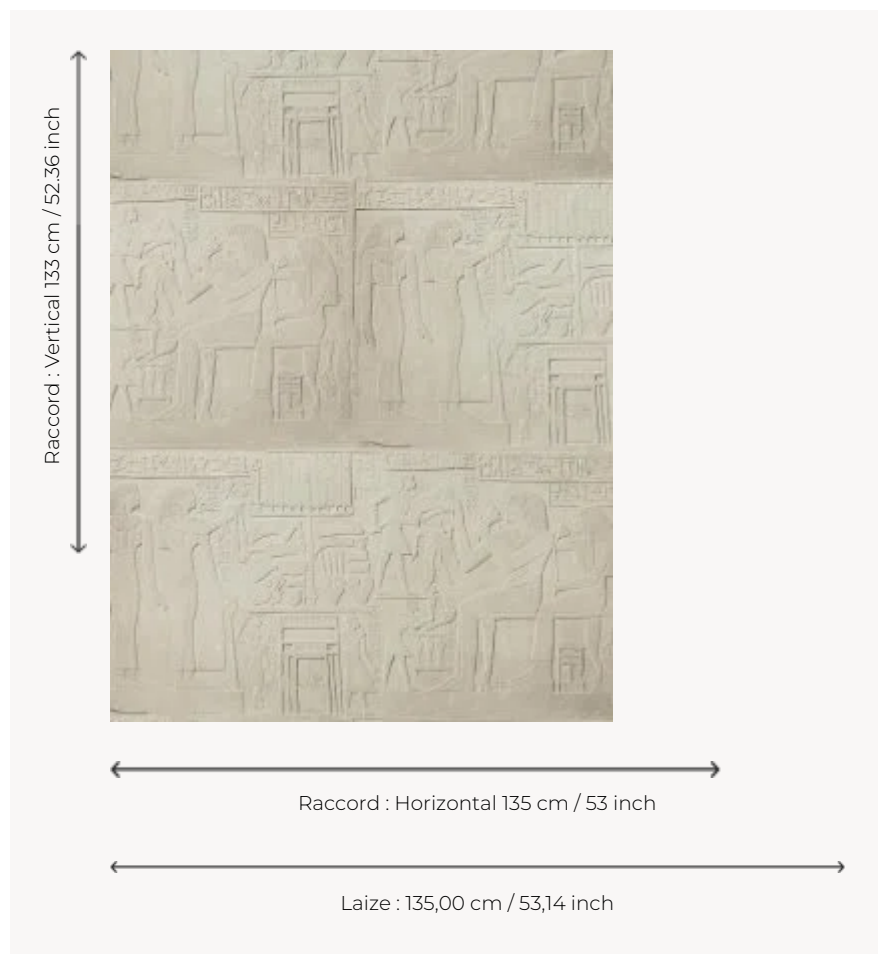

## FP896001 ABKAOU

This wallpaper illustrates with realism an extract of the decoration of the funeral stele of Abkaou. He is represented with his wife receiving offerings. Other scenes evoke the rites celebrated during the feasts of Osiris. The 3D printing retranscribes in an unprecedented way the relief and the details of this limestone stele. Discovered in Abydos, this piece is kept in the Department of Egyptian Antiquities at the Louvre. Coordinated with fabric F3652 ABKAOU.

### Pierre Frey

<b>TYPE</b>	Wide width printed wallpapers - Embossed patterns
<b>COLLABORATION</b>	Musée du Louvre
<b>SALES UNIT</b>	Available per meter/yard
<b>BACKING</b>	NON WOVEN
<b>COMPOSITION</b>	-
<b>WIDTH</b>	135 cm / 53,14 inch
<b>REPEAT</b>	H: 135 cm - 53,00 inch V: 133 cm - 52,36 inch Straight repeat
<b>WEIGHT</b>	292 gr / m <sup>2</sup>
<b>CARE</b>	
<b>TRIMMING</b>	Trimmed
<b>HANGING/REMOVING</b>	Paste the wall Strippable
<b>CERTIFICATIONS</b>	EUROCLASS B-s1,d0
<b>NOTES</b>	Raised pattern
<b>BOOK</b>	F9979PPFREY32 F9979PPFREY37

## 2 Colors

FP896001  
Marbre

FP896002  
Sable