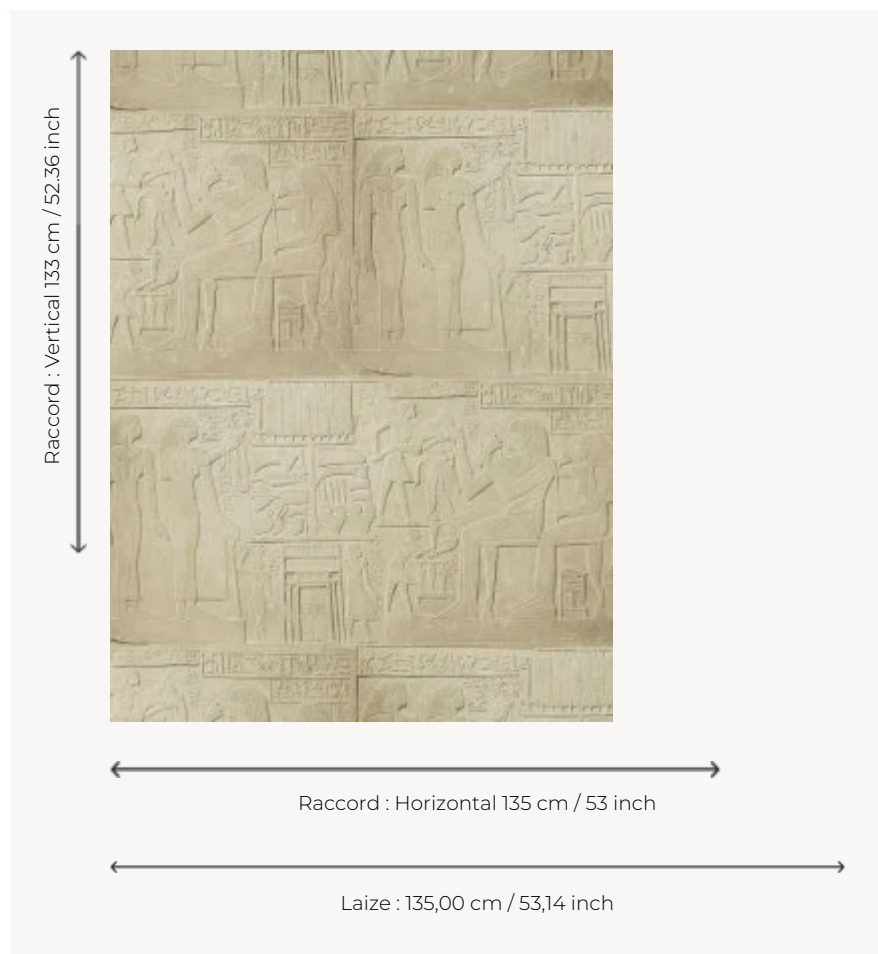

FP896002 ABKAOU

This wallpaper illustrates with realism an extract of the decoration of the funeral stele of Abkaou. He is represented with his wife receiving offerings. Other scenes evoke the rites celebrated during the feasts of Osiris. The 3D printing retranscribes in an unprecedented way the relief and the details of this limestone stele. Discovered in Abydos, this piece is kept in the Department of Egyptian Antiquities at the Louvre. Coordinated with fabric F3652 ABKAOU.

FP896002 - Sable

Pierre Frey

TYPE	Wide width printed wallpapers - Embossed patterns
COLLABORATION	Musée du Louvre
SALES UNIT	Available per meter/yard
BACKING	NON WOVEN
COMPOSITION	-
WIDTH	135 cm / 53,14 inch
REPEAT	H: 135 cm - 53,00 inch V: 133 cm - 52,36 inch Straight repeat
WEIGHT	292 gr / m ²
CARE	
TRIMMING	Trimmed
HANGING/REMOVING	Paste the wall Strippable
CERTIFICATIONS	EUROCLASS B-s1,d0
NOTES	Raised pattern
BOOK	F9979PPFREY32 F9979PPFREY37

2 Colors

FP896001
Marbre

FP896002
Sable