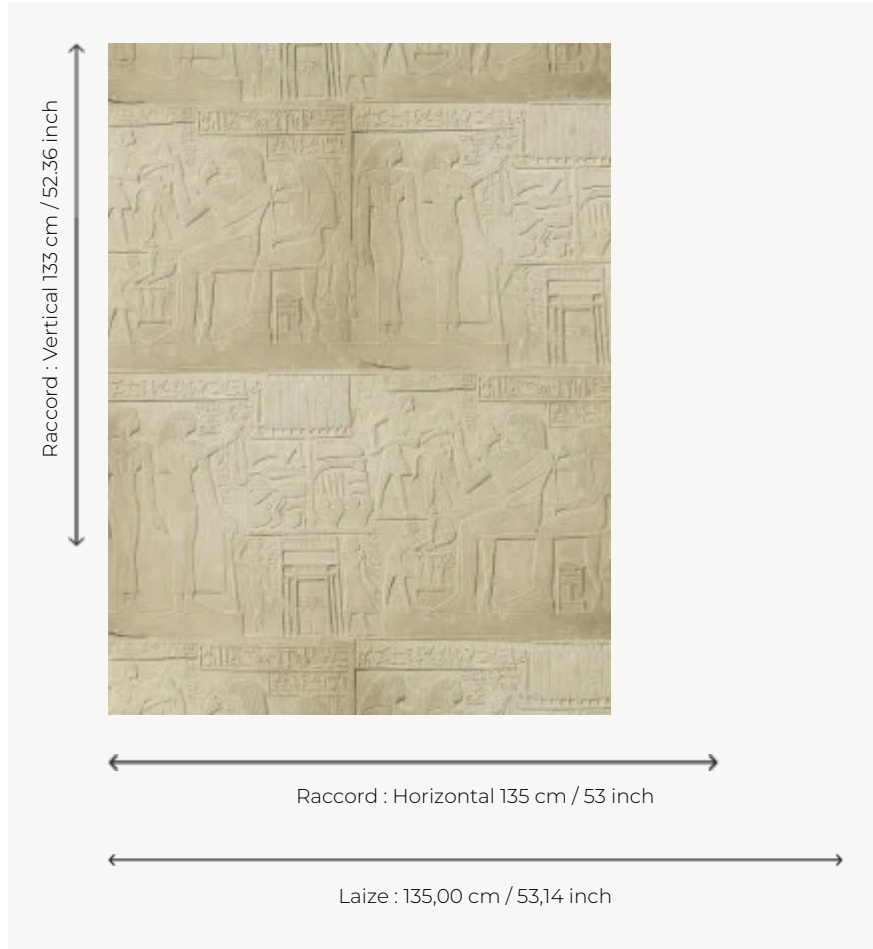

FP896002 ABKAOU

This wallpaper illustrates with realism an extract of the decoration of the funeral stele of Abkaou. He is represented with his wife receiving offerings. Other scenes evoke the rites celebrated during the feasts of Osiris. The 3D printing retranscribes in an unprecedented way the relief and the details of this limestone stele. Discovered in Abydos, this piece is kept in the Department of Egyptian Antiquities at the Louvre. Coordinated with fabric F3652 ABKAOU.

FP896002 - Sable

Pierre Frey

TYPE	Wide width printed wallpapers - Embossed patterns
COLLABORATION	Musée du Louvre
SALES UNIT	Available per meter/yard
BACKING	NON WOVEN
COMPOSITION	-
WIDTH	135 cm / 53,14 inch
REPEAT	H: 135 cm - 53,00 inch V: 133 cm - 52,36 inch Straight repeat
WEIGHT	292 gr / m ²
CARE	
TRIMMING	Trimmed
HANGING/REMOVING	Paste the wall Strippable
CERTIFICATIONS	EUROCLASS B-s1,d0
NOTES	Raised pattern
BOOK	F9979PPFREY32 F9979PPFREY37

2 Colors

FP896001
Marbre

FP896002
Sable