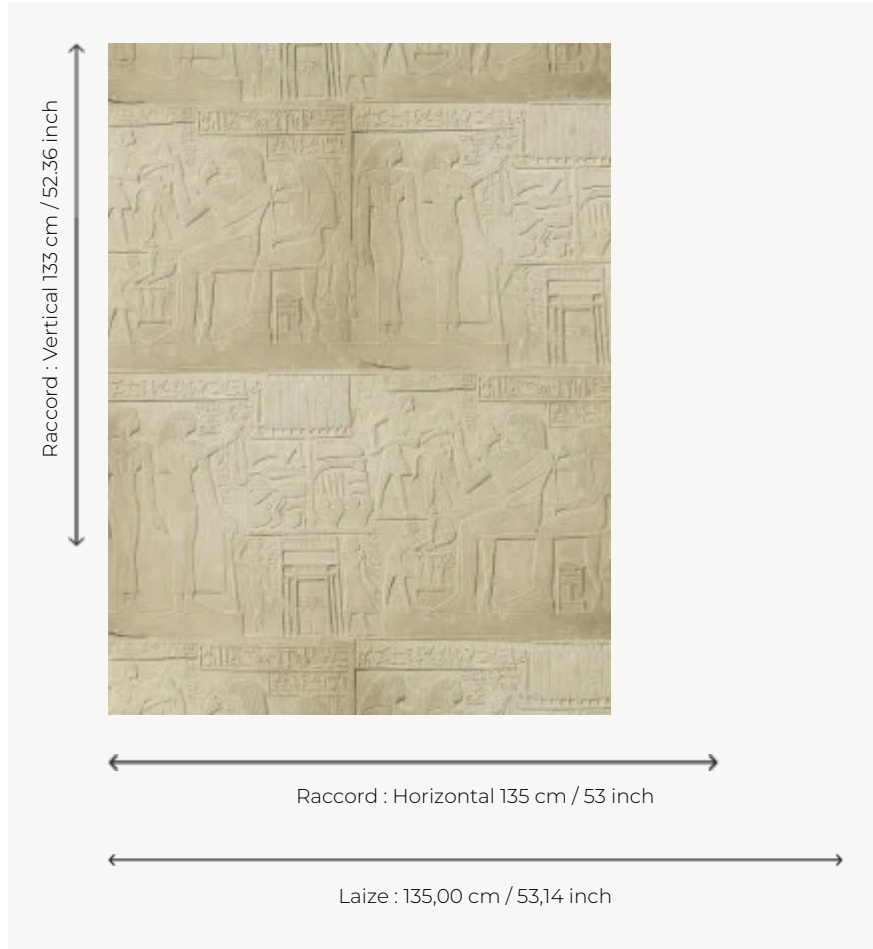

FP896002 ABKAOU

This wallpaper illustrates with realism an extract of the decoration of the funeral stele of Abkaou. He is represented with his wife receiving offerings. Other scenes evoke the rites celebrated during the feasts of Osiris. The 3D printing retranscribes in an unprecedented way the relief and the details of this limestone stele. Discovered in Abydos, this piece is kept in the Department of Egyptian Antiquities at the Louvre. Coordinated with fabric F3652 ABKAOU.

FP896002 - Sable

Pierre Frey

TYPE	Wide width printed wallpapers - Embossed patterns
COLLABORATION	Musée du Louvre
SALES UNIT	Available per meter/yard
BACKING	NON WOVEN
COMPOSITION	-
WIDTH	135 cm / 53,14 inch
REPEAT	H: 135 cm - 53,00 inch V: 133 cm - 52,36 inch Straight repeat
WEIGHT	292 gr / m²
CARE	
TRIMMING	Trimmed
HANGING/REMOVING	Paste the wall Strippable
CERTIFICATIONS	EUROCLASS B-s1,d0
NOTES	Raised pattern
BOOK	F9979PPFREY32 F9979PPFREY37