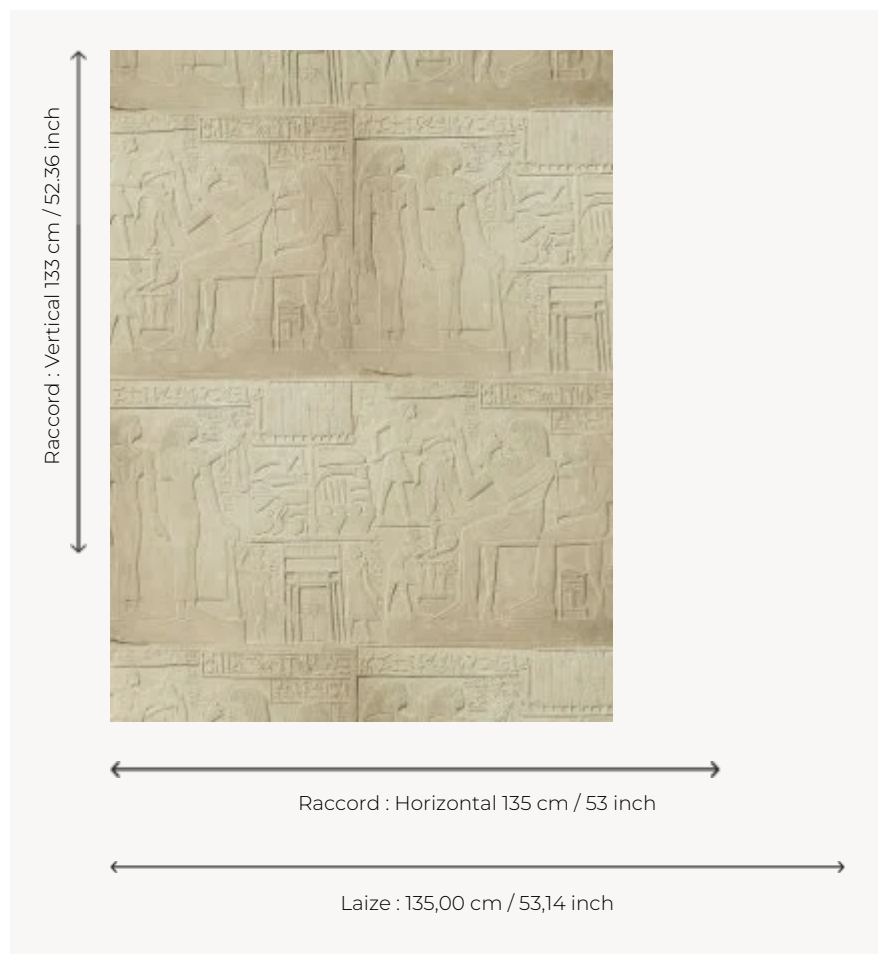

FP896002 ABKAOU

This wallpaper illustrates with realism an extract of the decoration of the funeral stele of Abkaou. He is represented with his wife receiving offerings. Other scenes evoke the rites celebrated during the feasts of Osiris. The 3D printing retranscribes in an unprecedented way the relief and the details of this limestone stele. Discovered in Abydos, this piece is kept in the Department of Egyptian Antiquities at the Louvre. Coordinated with fabric F3652 ABKAOU.

FP896002 - Sable

Pierre Frey

TYPE	Wide width printed wallpapers - Embossed patterns
COLLABORATION	Musée du Louvre
SALES UNIT	Available per meter/yard
BACKING	NON WOVEN
COMPOSITION	-
WIDTH	135 cm / 53,14 inch
REPEAT	H: 135 cm - 53,00 inch V: 133 cm - 52,36 inch Straight repeat
WEIGHT	292 gr / m ²
CARE	
TRIMMING	Trimmed
HANGING/REMOVING	Paste the wall Strippable
CERTIFICATIONS	EUROCLASS B-s1,d0
NOTES	Raised pattern
BOOK	F9979PPFREY32 F9979PPFREY37

2 Colors

FP896001
Marbre

FP896002
Sable