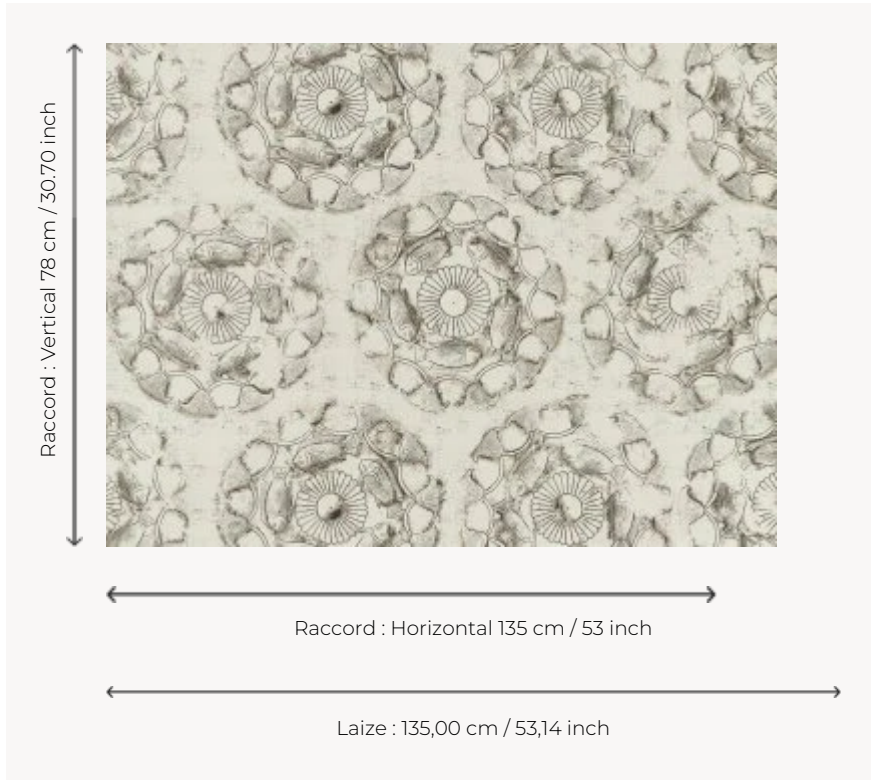

FP897001 DJEHOUTY

This wallpaper is inspired by a golden cup offered by Thutmosis III to General Djéhouty, the king's trusted man in all foreign lands and in the mid-sea islands to thank him for his services. It shows a Nilotic scene composed of fish and lotus flowers. The metallic or matte 3D printing vividly captures the repoussé technique used by New Kingdom craftsmen to decorate metal cups. This work is kept in the Department of Egyptian Antiquities at the Louvre.

FP897001 - Platre

Pierre Frey

TYPE	Wide width printed wallpapers - Embossed patterns
COLLABORATION	Musée du Louvre
SALES UNIT	Available per meter/yard
BACKING	NON WOVEN
COMPOSITION	-
WIDTH	135 cm / 53,14 inch
REPEAT	H: 135 cm - 53,00 inch V: 78 cm - 30,70 inch Straight repeat
WEIGHT	293 gr / m ²
CARE	
TRIMMING	Trimmed
HANGING/REMOVING	Paste the wall Strippable
NOTES	Raised pattern
BOOK	F9979PPFREY32 F9979PPFREY37