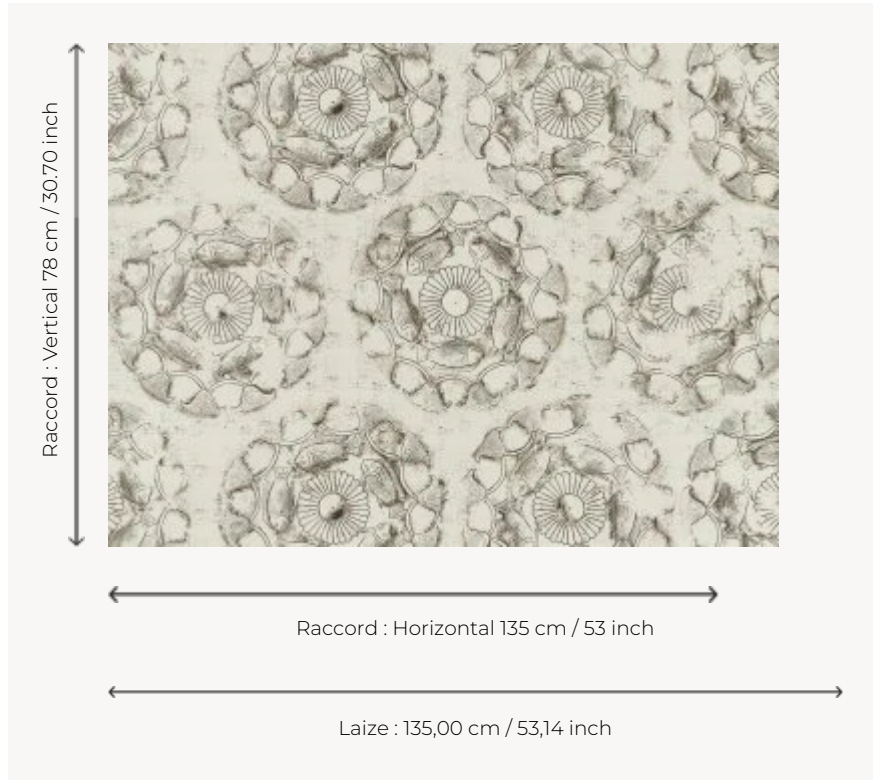

FP897001 DJEHOUTY

This wallpaper is inspired by a golden cup offered by Thutmose III to General Djéhouty, the king's trusted man in all foreign lands and in the mid-sea islands to thank him for his services. It shows a Nilotic scene composed of fish and lotus flowers. The metallic or matte 3D printing vividly captures the repoussé technique used by New Kingdom craftsmen to decorate metal cups. This work is kept in the Department of Egyptian Antiquities at the Louvre.

FP897001 - Plâtre

Pierre Frey

TYPE	Wide width printed wallpapers - Embossed patterns
COLLABORATION	Musée du Louvre
SALES UNIT	Available per meter/yard
BACKING	NON WOVEN
COMPOSITION	-
WIDTH	135 cm / 53,14 inch
REPEAT	H: 135 cm - 53,00 inch V: 78 cm - 30,70 inch Straight repeat
WEIGHT	293 gr / m ²
CARE	
TRIMMING	Trimmed
HANGING/REMOVING	Paste the wall Strippable
NOTES	Raised pattern
BOOK	F9979PPFREY32 F9979PPFREY37