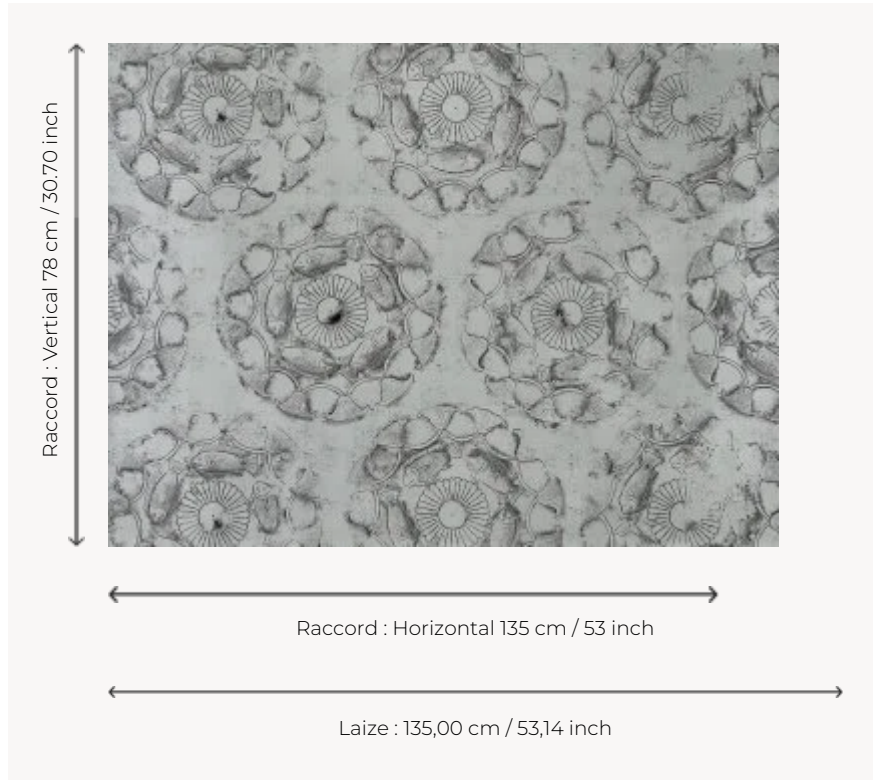

FP897002 DJEHOUTY

This wallpaper is inspired by a golden cup offered by Thutmose III to General Djéhouty, the king's trusted man in all foreign lands and in the mid-sea islands to thank him for his services. It shows a Nilotic scene composed of fish and lotus flowers. The metallic or matte 3D printing vividly captures the repoussé technique used by New Kingdom craftsmen to decorate metal cups. This work is kept in the Department of Egyptian Antiquities at the Louvre.

FP897002 - Etein

Pierre Frey

TYPE	Wide width printed wallpapers - Embossed patterns
COLLABORATION	Musée du Louvre
SALES UNIT	Available per meter/yard
BACKING	NON WOVEN
COMPOSITION	-
WIDTH	135 cm / 53,14 inch
REPEAT	H: 135 cm - 53,00 inch V: 78 cm - 30,70 inch Straight repeat
WEIGHT	293 gr / m ²
CARE	
TRIMMING	Trimmed
HANGING/REMOVING	Paste the wall Strippable
NOTES	Raised pattern
BOOK	F9979PPFREY32 F9979PPFREY37