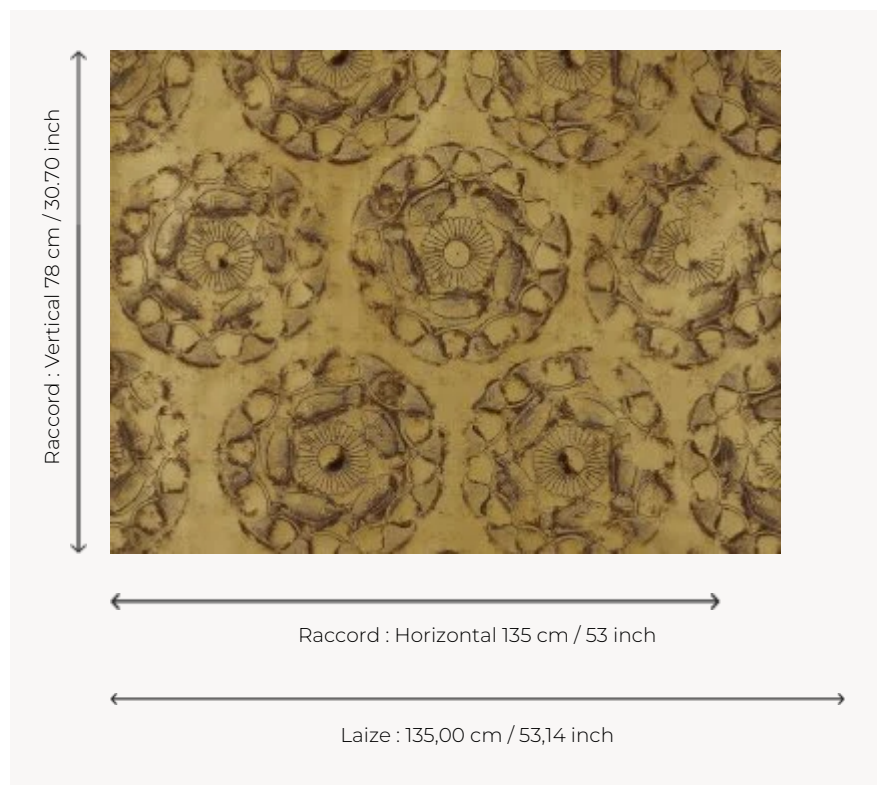

FP897003 DJEHOUTY

This wallpaper is inspired by a golden cup offered by Thutmosis III to General Djéhouty, the king's trusted man in all foreign lands and in the mid-sea islands to thank him for his services. It shows a Nilotic scene composed of fish and lotus flowers. The metallic or matte 3D printing vividly captures the repoussé technique used by New Kingdom craftsmen to decorate metal cups. This work is kept in the Department of Egyptian Antiquities at the Louvre.

FP897003 - Or

Pierre Frey

TYPE	Wide width printed wallpapers - Embossed patterns
COLLABORATION	Musée du Louvre
SALES UNIT	Available per meter/yard
BACKING	NON WOVEN
COMPOSITION	-
WIDTH	135 cm / 53,14 inch
REPEAT	H: 135 cm - 53,00 inch V: 78 cm - 30,70 inch Straight repeat
WEIGHT	293 gr / m ²
CARE	
TRIMMING	Trimmed
HANGING/REMOVING	Paste the wall Strippable
NOTES	Raised pattern
BOOK	F9979PPFREY32 F9979PPFREY37