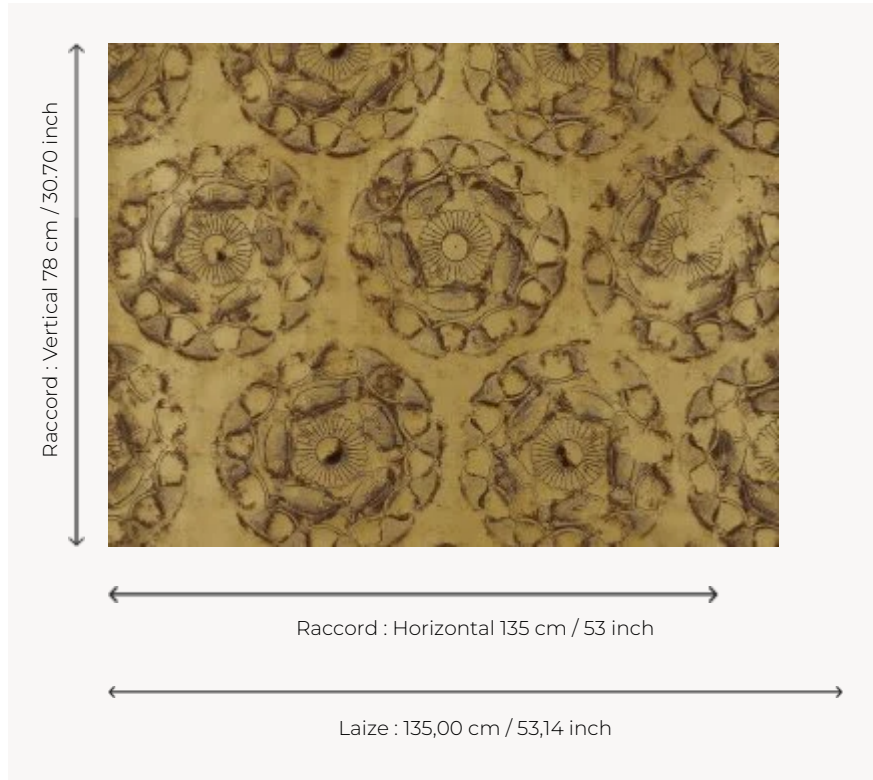

FP897003 DJEHOUTY

This wallpaper is inspired by a golden cup offered by Thutmose III to General Djéhouty, the king's trusted man in all foreign lands and in the mid-sea islands to thank him for his services. It shows a Nilotic scene composed of fish and lotus flowers. The metallic or matte 3D printing vividly captures the repoussé technique used by New Kingdom craftsmen to decorate metal cups. This work is kept in the Department of Egyptian Antiquities at the Louvre.

FP897003 - Or

Pierre Frey

TYPE	Wide width printed wallpapers - Embossed patterns
COLLABORATION	Musée du Louvre
SALES UNIT	Available per meter/yard
BACKING	NON WOVEN
COMPOSITION	-
WIDTH	135 cm / 53,14 inch
REPEAT	H: 135 cm - 53,00 inch V: 78 cm - 30,70 inch Straight repeat
WEIGHT	293 gr / m ²
CARE	
TRIMMING	Trimmed
HANGING/REMOVING	Paste the wall Strippable
NOTES	Raised pattern
BOOK	F9979PPFREY32 F9979PPFREY37