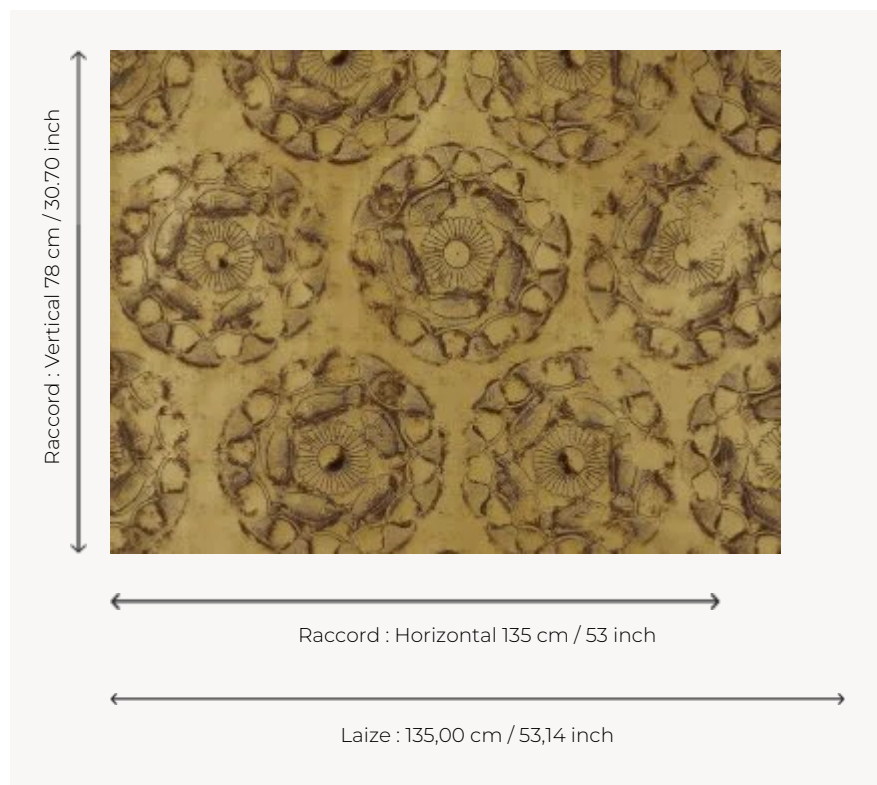

FP897003 DJEHOUTY

This wallpaper is inspired by a golden cup offered by Thutmose III to General Djéhouty, the king's trusted man in all foreign lands and in the mid-sea islands to thank him for his services. It shows a Nilotic scene composed of fish and lotus flowers. The metallic or matte 3D printing vividly captures the repoussé technique used by New Kingdom craftsmen to decorate metal cups. This work is kept in the Department of Egyptian Antiquities at the Louvre.

FP897003 - Or

Pierre Frey

TYPE	Wide width printed wallpapers - Embossed patterns
COLLABORATION	Musée du Louvre
SALES UNIT	Available per meter/yard
BACKING	NON WOVEN
COMPOSITION	-
WIDTH	135 cm / 53,14 inch
REPEAT	H: 135 cm - 53,00 inch V: 78 cm - 30,70 inch Straight repeat
WEIGHT	293 gr / m ²
CARE	
TRIMMING	Trimmed
HANGING/REMOVING	Paste the wall Strippable
NOTES	Raised pattern
BOOK	F9979PPFREY32 F9979PPFREY37