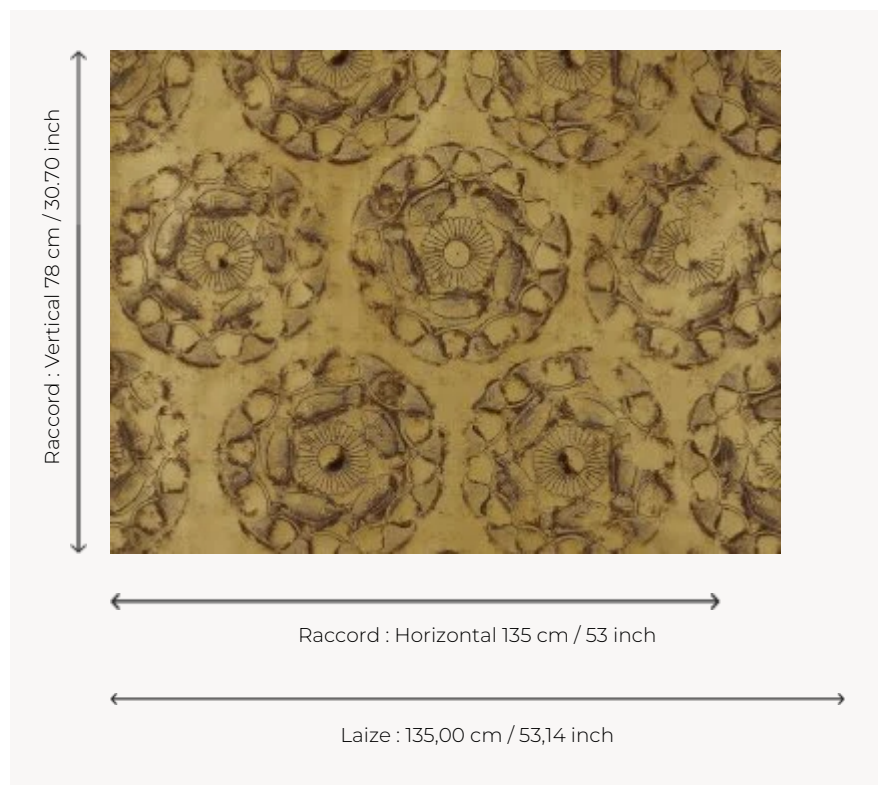

FP897003 DJEHOUTY

This wallpaper is inspired by a golden cup offered by Thutmose III to General Djéhouty, the king's trusted man in all foreign lands and in the mid-sea islands to thank him for his services. It shows a Nilotic scene composed of fish and lotus flowers. The metallic or matte 3D printing vividly captures the repoussé technique used by New Kingdom craftsmen to decorate metal cups. This work is kept in the Department of Egyptian Antiquities at the Louvre.

FP897003 - Or

Pierre Frey

TYPE	Wide width printed wallpapers - Embossed patterns
COLLABORATION	Musée du Louvre
SALES UNIT	Available per meter/yard
BACKING	NON WOVEN
COMPOSITION	-
WIDTH	135 cm / 53,14 inch
REPEAT	H: 135 cm - 53,00 inch V: 78 cm - 30,70 inch Straight repeat
WEIGHT	293 gr / m ²
CARE	
TRIMMING	Trimmed
HANGING/REMOVING	Paste the wall Strippable
NOTES	Raised pattern
BOOK	F9979PPFREY32 F9979PPFREY37