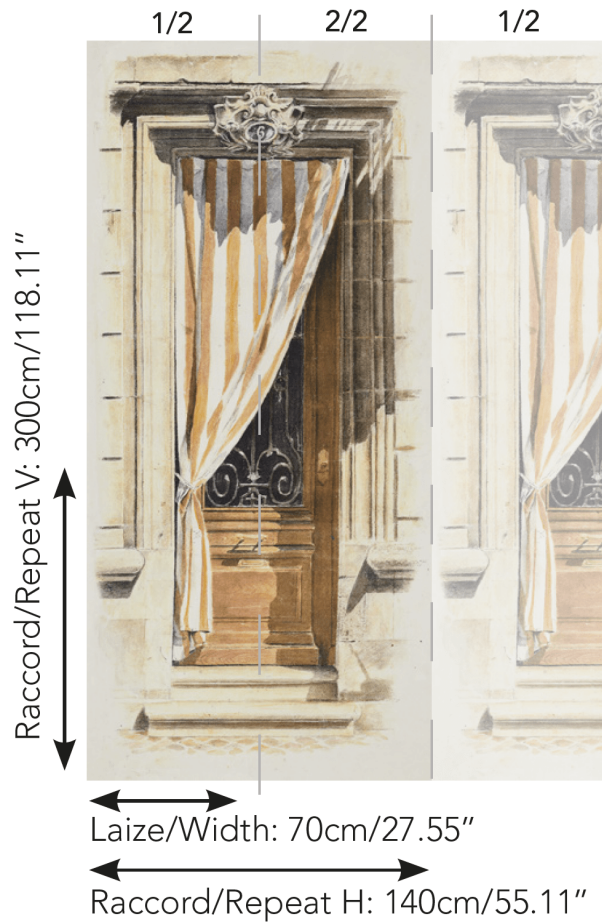

FP902001 LES PORTES DE L'ETE SOLEIL

Jean Pierre Marladot is a watercolor artist from the southwest of France. For this panoramic, he takes us to Bordeaux to discover a charming tradition. During hot weather, some Bordeaux residents used to drape their doors with fabric to protect the varnish. The streets were thus decorated with a thousand colors.

FP902001 -

Pierre Frey

TYPE	Small width printed wallpapers - Panoramic wallpapers
SALES UNIT	Full panoramic 300 cm x 140 cm (2 lengths 70 cm x 140 cm) - 118,11 in x 55,11 in(2 lengths 27,55 in x 55,11 in)
BACKING	NON WOVEN
COMPOSITION	-
WIDTH	70 cm / 27,55 inch
REPEAT	H: 140 cm - 55,00 inch V: 300 cm - 118,11 inch
WEIGHT	135 gr / m ²
CARE	
TRIMMING	Trimmed
HANGING/REMOVING	Paste the wall Strippable
CERTIFICATIONS	EUROCLASS B-s1,d0 ASTM E84 Class A
NOTES	Good lightfastness Flame retardant backing Sold as a complete artwork
INFORMATION	1 roll = 2 panels