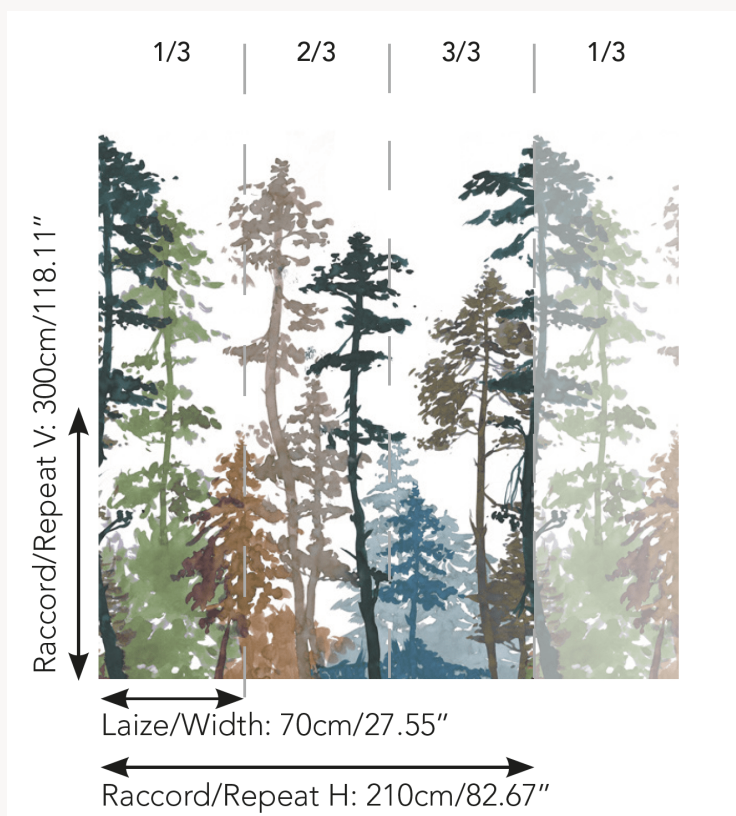

## FP904001 LA SAPINIERE

Majestic pine forest drawn in ink. Whatever the season, summer or fall, this panoramic takes us far from the chaos of the city. The printing on a non-woven support of very high quality allows to retranscribe all the nuances of the ink used by the artist.

### Pierre Frey

<b>TYPE</b>	Small width printed wallpapers - Panoramic wallpapers
<b>SALES UNIT</b>	Full panoramic 300 cm x 210 cm ( 3 lengths 70 cm x 210 cm) - 118,11 in x 82,67 in( 3 lengths 27,55 in x 82,67 in)
<b>BACKING</b>	NON WOVEN
<b>COMPOSITION</b>	-
<b>WIDTH</b>	70 cm / 27,55 inch
<b>REPEAT</b>	H: 210 cm - 82,00 inch V: 300 cm - 118,11 inch
<b>WEIGHT</b>	135 gr / m <sup>2</sup>
<b>CARE</b>	
<b>TRIMMING</b>	Trimmed
<b>HANGING/REMOVING</b>	Paste the wall Strippable
<b>CERTIFICATIONS</b>	EUROCLASS B-s1,d0 ASTM E84 Class A
<b>NOTES</b>	Good lightfastness Flame retardant backing Sold as a complete artwork
<b>INFORMATION</b>	1 roll = 3 panels

## 2 Colors

FP904001  
Automne

FP904002  
Ete