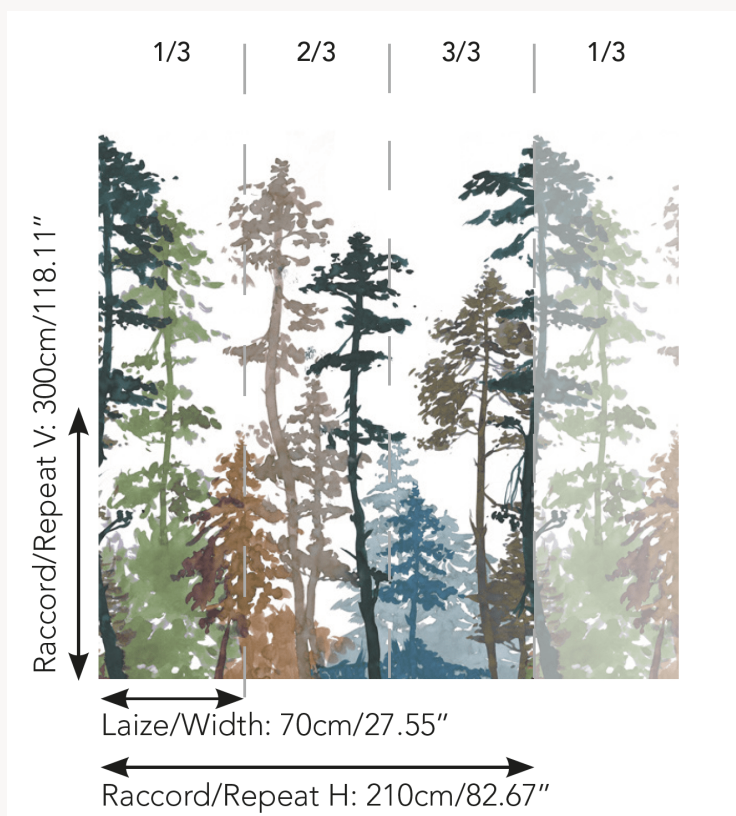

FP904001 LA SAPINIERE

Majestic pine forest drawn in ink. Whatever the season, summer or fall, this panoramic takes us far from the chaos of the city. The printing on a non-woven support of very high quality allows to retranscribe all the nuances of the ink used by the artist.

FP904001 - Automne

Pierre Frey

TYPE	Small width printed wallpapers - Panoramic wallpapers
SALES UNIT	Full panoramic 300 cm x 210 cm (3 lengths 70 cm x 210 cm) - 118,11 in x 82,67 in(3 lengths 27,55 in x 82,67 in)
BACKING	NON WOVEN
COMPOSITION	-
WIDTH	70 cm / 27,55 inch
REPEAT	H: 210 cm - 82,00 inch V: 300 cm - 118,11 inch
WEIGHT	135 gr / m ²
CARE	
TRIMMING	Trimmed
HANGING/REMOVING	Paste the wall Strippable
CERTIFICATIONS	EUROCLASS B-s1,d0 ASTM E84 Class A
NOTES	Good lightfastness Flame retardant backing Sold as a complete artwork
INFORMATION	1 roll = 3 panels

2 Colors

FP904001
Automne

FP904002
Ete