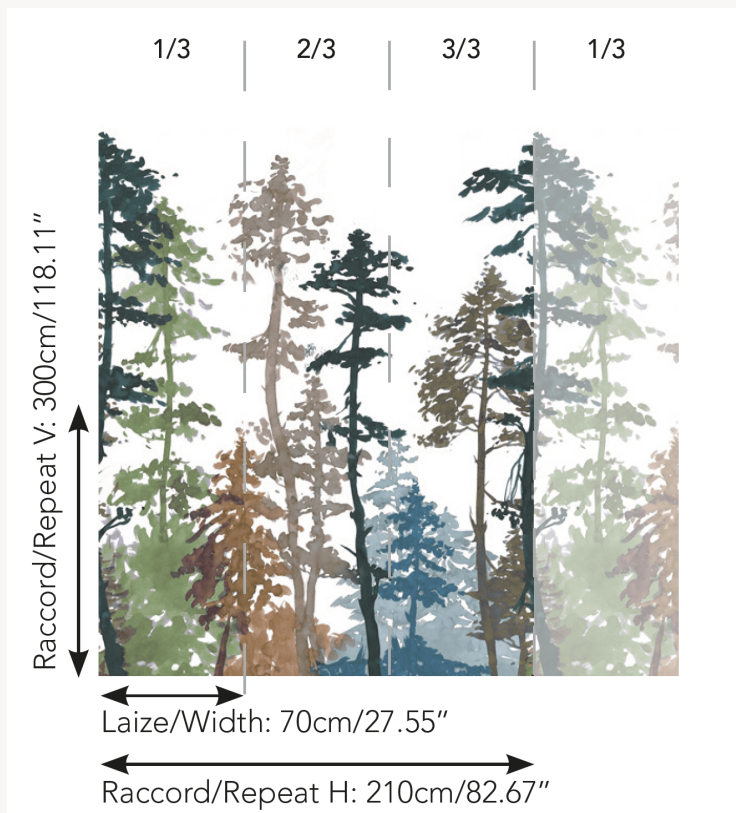

FP904001 LA SAPINIERE

Majestic pine forest drawn in ink. Whatever the season, summer or fall, this panoramic takes us far from the chaos of the city. The printing on a non-woven support of very high quality allows to retranscribe all the nuances of the ink used by the artist.

FP904001 - Automne

Pierre Frey

TYPE	Small width printed wallpapers - Panoramic wallpapers
SALES UNIT	Full panoramic 300 cm x 210 cm (3 lengths 70 cm x 210 cm) - 118,11 in x 82,67 in(3 lengths 27,55 in x 82,67 in)
BACKING	NON WOVEN
COMPOSITION	-
WIDTH	70 cm / 27,55 inch
REPEAT	H: 210 cm - 82,00 inch V: 300 cm - 118,11 inch
WEIGHT	135 gr / m ²
CARE	
TRIMMING	Trimmed
HANGING/REMOVING	Paste the wall Strippable
CERTIFICATIONS	EUROCLASS B-s1,d0 ASTM E84 Class A
NOTES	Good lightfastness Flame retardant backing Sold as a complete artwork
INFORMATION	1 roll = 3 panels

2 Colors

FP904001
Automne

FP904002
Ete