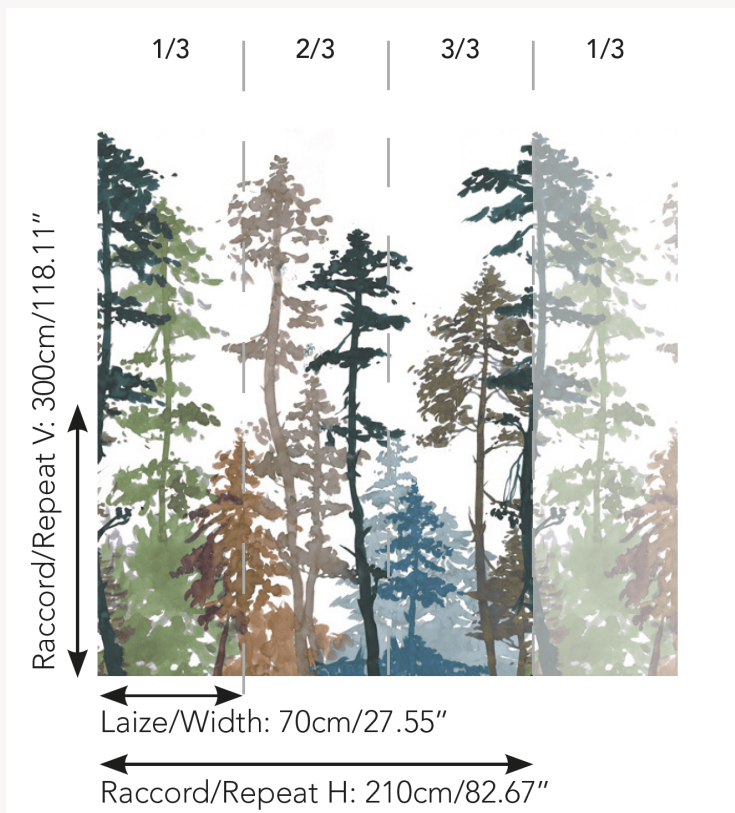

FP904001 LA SAPINIERE

Majestic pine forest drawn in ink. Whatever the season, summer or fall, this panoramic takes us far from the chaos of the city. The printing on a non-woven support of very high quality allows to retranscribe all the nuances of the ink used by the artist.

FP904001 - Automne

Pierre Frey

TYPE	Small width printed wallpapers - Panoramic wallpapers
SALES UNIT	Full panoramic 300 cm x 210 cm (3 lengths 70 cm x 210 cm) - 118,11 in x 82,67 in(3 lengths 27,55 in x 82,67 in)
BACKING	NON WOVEN
COMPOSITION	-
WIDTH	70 cm / 27,55 inch
REPEAT	H: 210 cm - 82,00 inch V: 300 cm - 118,11 inch
WEIGHT	135 gr / m ²
CARE	
TRIMMING	Trimmed
HANGING/REMOVING	Paste the wall Strippable
CERTIFICATIONS	EUROCLASS B-s1,d0 ASTM E84 Class A
NOTES	Good lightfastness Flame retardant backing Sold as a complete artwork
INFORMATION	1 roll = 3 panels

2 Colors

FP904001
Automne

FP904002
Ete