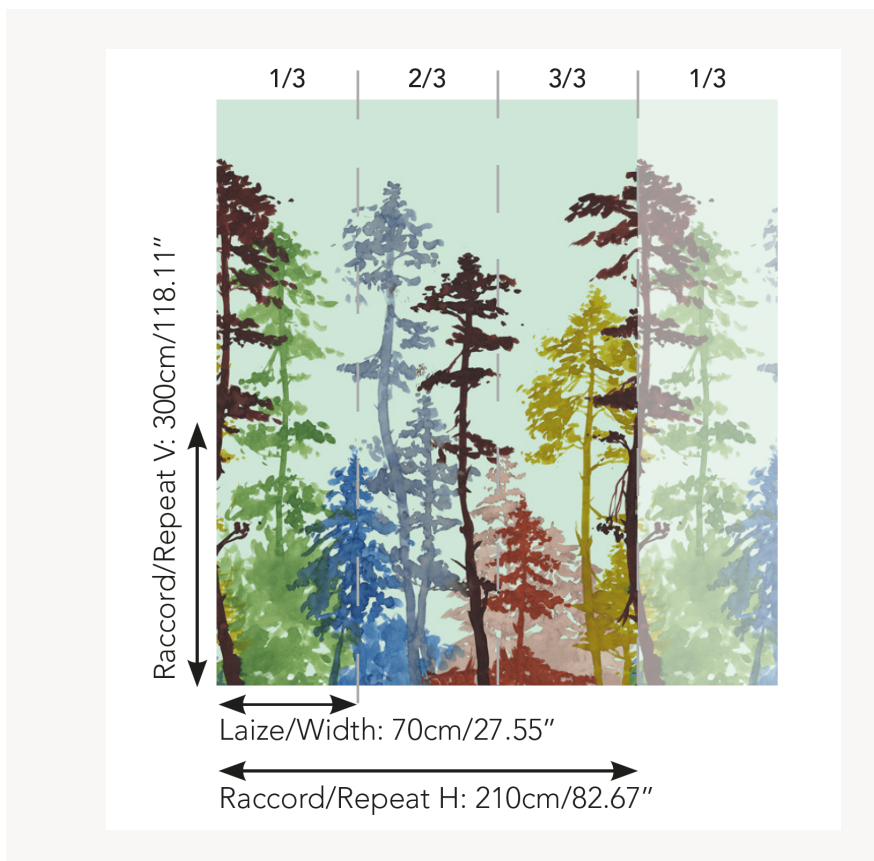

FP904002 LA SAPINIERE

Majestic pine forest drawn in ink. Whatever the season, summer or fall, this panoramic takes us far from the chaos of the city. The printing on a non-woven support of very high quality allows to retranscribe all the nuances of the ink used by the artist.

FP904002 - Ete

Pierre Frey

TYPE	Small width printed wallpapers - Panoramic wallpapers
SALES UNIT	Full panoramic 300 cm x 210 cm (3 lengths 70 cm x 210 cm) - 118,11 in x 82,67 in(3 lengths 27,55 in x 82,67 in)
BACKING	NON WOVEN
COMPOSITION	-
WIDTH	70 cm / 27,55 inch
REPEAT	H: 210 cm - 82,00 inch V: 300 cm - 118,11 inch
WEIGHT	135 gr / m ²
CARE	
TRIMMING	Trimmed
HANGING/REMOVING	Paste the wall Strippable
CERTIFICATIONS	EUROCLASS B-s1,d0 ASTM E84 Class A
NOTES	Good lightfastness Flame retardant backing Sold as a complete artwork
INFORMATION	1 roll = 3 panels

2 Colors

FP904001
Automne

FP904002
Ete