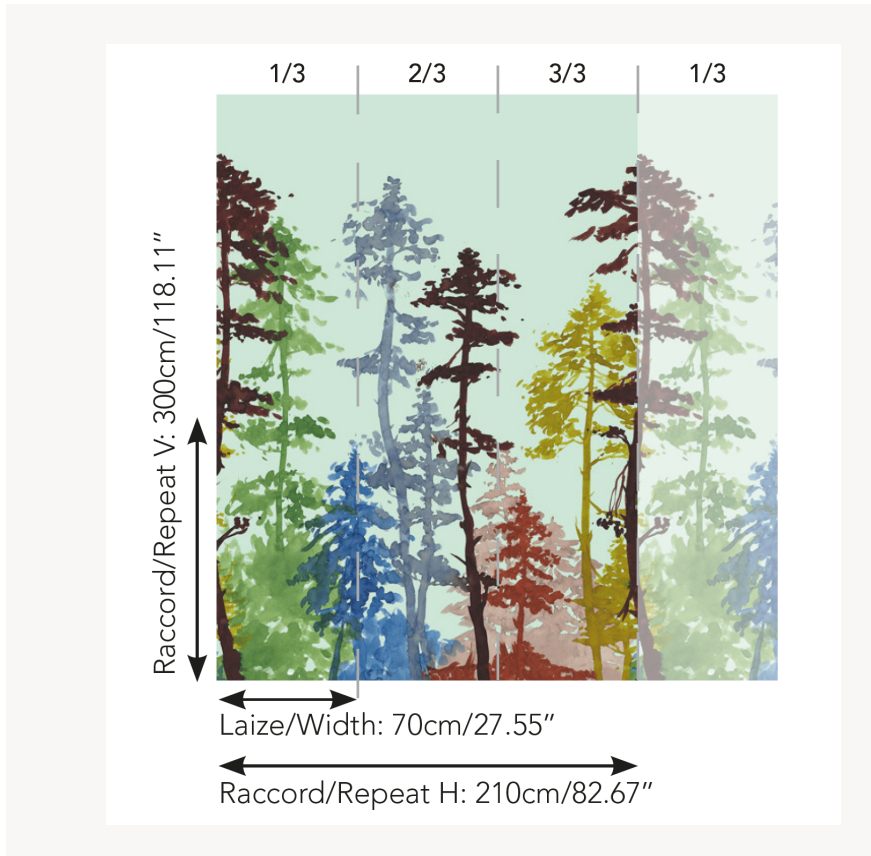

FP904002 LA SAPINIERE

Majestic pine forest drawn in ink. Whatever the season, summer or fall, this panoramic takes us far from the chaos of the city. The printing on a non-woven support of very high quality allows to retranscribe all the nuances of the ink used by the artist.

FP904002 - Ete

Pierre Frey

TYPE	Small width printed wallpapers - Panoramic wallpapers
SALES UNIT	Full panoramic 300 cm x 210 cm (3 lengths 70 cm x 210 cm) - 118,11 in x 82,67 in(3 lengths 27,55 in x 82,67 in)
BACKING	NON WOVEN
COMPOSITION	-
WIDTH	70 cm / 27,55 inch
REPEAT	H: 210 cm - 82,00 inch V: 300 cm - 118,11 inch
WEIGHT	135 gr / m ²
CARE	
TRIMMING	Trimmed
HANGING/REMOVING	Paste the wall Strippable
CERTIFICATIONS	EUROCLASS B-s1,d0 ASTM E84 Class A
NOTES	Good lightfastness Flame retardant backing Sold as a complete artwork
INFORMATION	1 roll = 3 panels

2 Colors

FP904001
Automne

FP904002
Ete