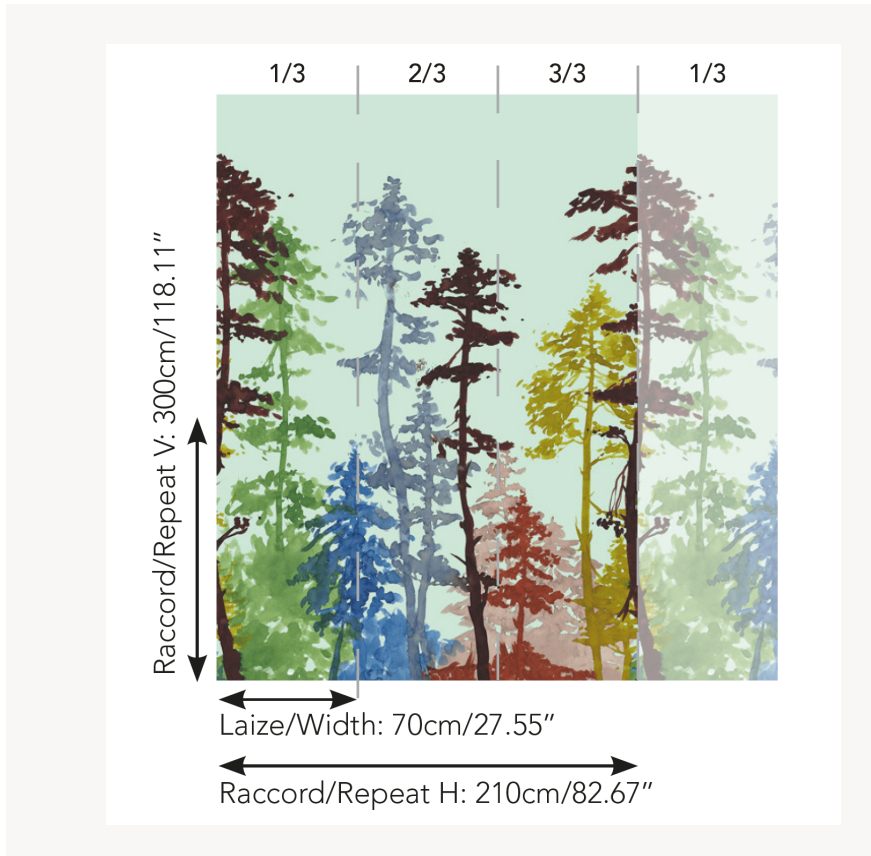

FP904002 LA SAPINIERE

Majestic pine forest drawn in ink. Whatever the season, summer or fall, this panoramic takes us far from the chaos of the city. The printing on a non-woven support of very high quality allows to retranscribe all the nuances of the ink used by the artist.

FP904002 - Ete

Pierre Frey

TYPE	Small width printed wallpapers - Panoramic wallpapers
SALES UNIT	Full panoramic 300 cm x 210 cm (3 lengths 70 cm x 210 cm) - 118,11 in x 82,67 in(3 lengths 27,55 in x 82,67 in)
BACKING	NON WOVEN
COMPOSITION	-
WIDTH	70 cm / 27,55 inch
REPEAT	H: 210 cm - 82,00 inch V: 300 cm - 118,11 inch
WEIGHT	135 gr / m²
CARE	
TRIMMING	Trimmed
HANGING/REMOVING	Paste the wall Strippable
CERTIFICATIONS	EUROCLASS B-s1,d0 ASTM E84 Class A
NOTES	Good lightfastness Flame retardant backing Sold as a complete artwork
INFORMATION	1 roll = 3 panels