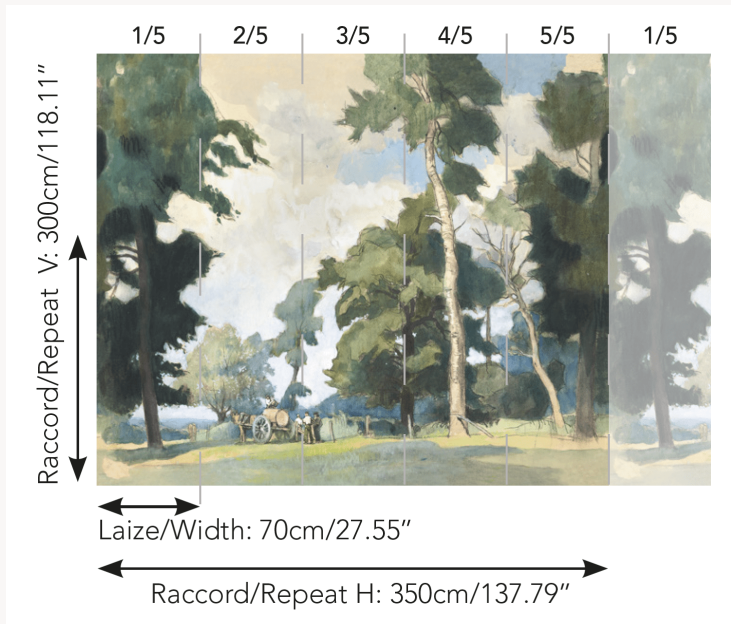

FP905001 LA FORET DE CHANTILLY

Charming landscape of the Oise representing villagers near a cart pulled by a horse in a peaceful undergrowth. This panoramic is made from a watercolor found at a secondhand store, signed Gabrielle Achenbach Wahl (1871-1956). She exhibited in various salons, including the Salon des Indépendants in 1909. She continued her career until 1936, when we lose track of her.

FP905001 - Lichen

Pierre Frey

TYPE	Small width printed wallpapers - Panoramic wallpapers
SALES UNIT	Full panoramic 300 cm x 350 cm (5 lengths 70 cm x 350 cm) - 118,11 in x 137,79 in(5 lengths 27,55 in x 137,79 in)
BACKING	NON WOVEN
COMPOSITION	-
WIDTH	70 cm / 27,55 inch
REPEAT	H: 350 cm - 137,00 inch V: 300 cm - 118,11 inch
WEIGHT	135 gr / m ²
CARE	
TRIMMING	Trimmed
HANGING/REMOVING	Paste the wall Strippable
CERTIFICATIONS	EUROCLASS B-s1,d0 ASTM E84 Class A
NOTES	Good lightfastness Flame retardant backing Sold as a complete artwork
INFORMATION	1 roll = 5 panels