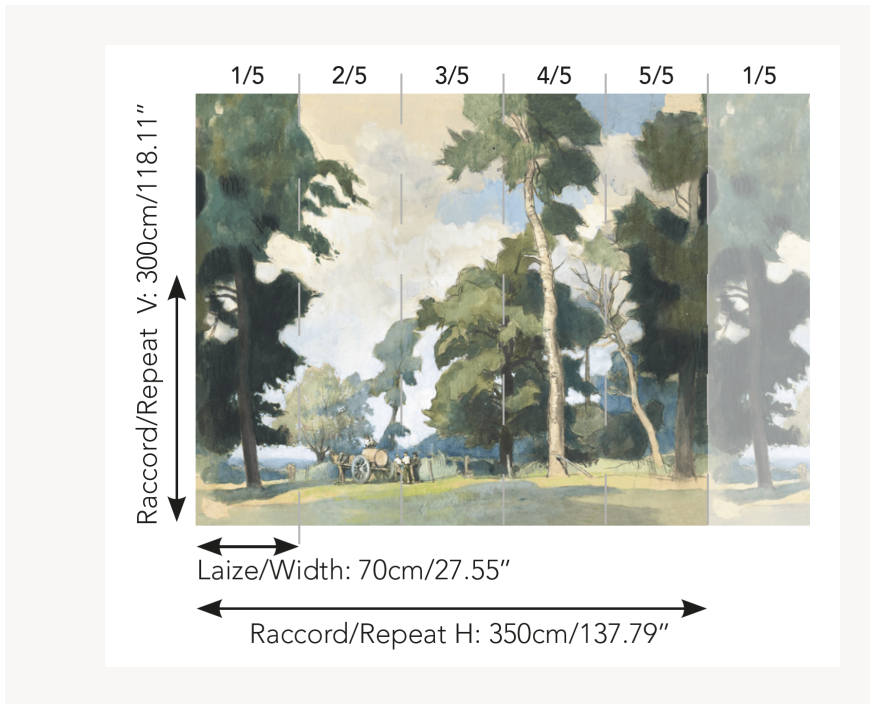

FP905001 LA FORET DE CHANTILLY

Charming landscape of the Oise representing villagers near a cart pulled by a horse in a peaceful undergrowth. This panoramic is made from a watercolor found at a secondhand store, signed Gabrielle Achenbach Wahl (1871-1958). She exhibited in various salons, including the Salon des Indépendants in 1909. She continued her career until 1936, when we lose track of her.

FP905001 - Lichen

Pierre Frey

TYPE	Small width printed wallpapers - Panoramic wallpapers
SALES UNIT	Full panoramic 300 cm x 350 cm (5 lengths 70 cm x 350 cm) - 118,11 in x 137,79 in(5 lengths 27,55 in x 137,79 in)
BACKING	NON WOVEN
COMPOSITION	-
WIDTH	70 cm / 27,55 inch
REPEAT	H: 350 cm - 137,00 inch V: 300 cm - 118,11 inch
WEIGHT	135 gr / m ²
CARE	
TRIMMING	Trimmed
HANGING/REMOVING	Paste the wall Strippable
CERTIFICATIONS	EUROCLASS B-s1,d0 ASTM E84 Class A
NOTES	Good lightfastness Flame retardant backing Sold as a complete artwork
INFORMATION	1 roll = 5 panels