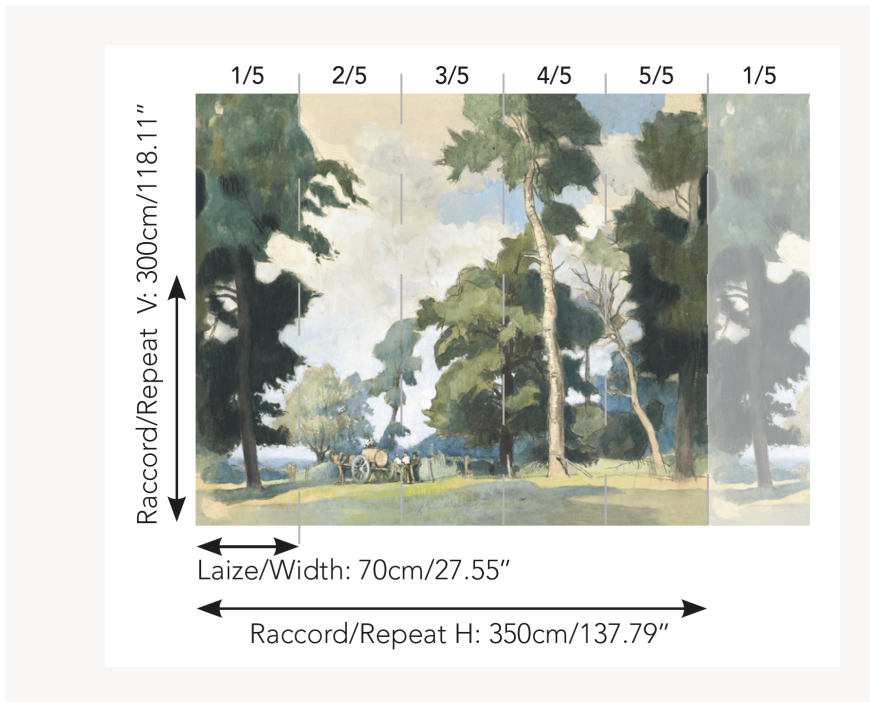

FP905001 LA FORET DE CHANTILLY

Charming landscape of the Oise representing villagers near a cart pulled by a horse in a peaceful undergrowth. This panoramic is made from a watercolor found at a secondhand store, signed Gabrielle Achenbach Wahl (1871-1958). She exhibited in various salons, including the Salon des Indépendants in 1909. She continued her career until 1936, when we lose track of her.

FP905001 - Lichen

Pierre Frey

TYPE	Small width printed wallpapers - Panoramic wallpapers
SALES UNIT	Full panoramic 300 cm x 350 cm (5 lengths 70 cm x 350 cm) - 118,11 in x 137,79 in(5 lengths 27,55 in x 137,79 in)
BACKING	NON WOVEN
COMPOSITION	-
WIDTH	70 cm / 27,55 inch
REPEAT	H: 350 cm - 137,00 inch V: 300 cm - 118,11 inch
WEIGHT	135 gr / m ²
CARE	
TRIMMING	Trimmed
HANGING/REMOVING	Paste the wall Strippable
CERTIFICATIONS	EUROCLASS B-s1,d0 ASTM E84 Class A
NOTES	Good lightfastness Flame retardant backing Sold as a complete artwork
INFORMATION	1 roll = 5 panels