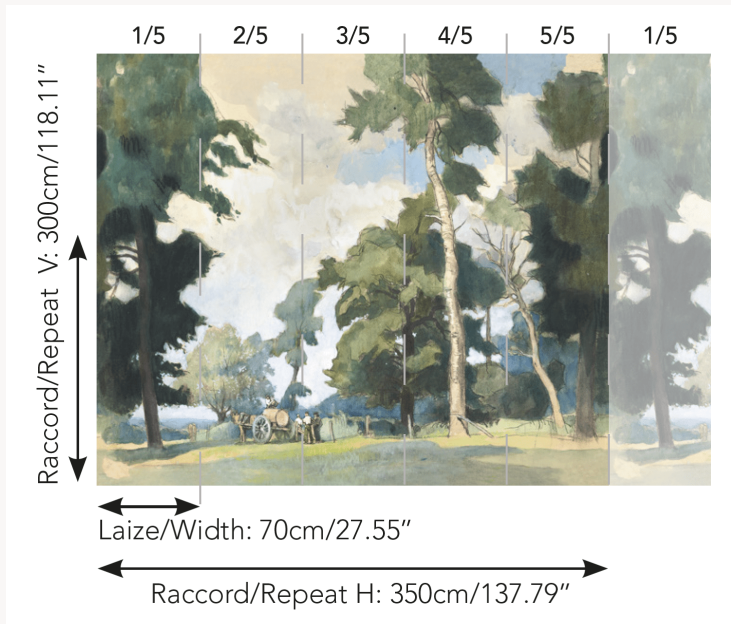

FP905001 LA FORET DE CHANTILLY

Charming landscape of the Oise representing villagers near a cart pulled by a horse in a peaceful undergrowth. This panoramic is made from a watercolor found at a secondhand store, signed Gabrielle Achenbach Wahl (1871-1958). She exhibited in various salons, including the Salon des Indépendants in 1909. She continued her career until 1936, when we lose track of her.

FP905001 - Lichen

Pierre Frey

TYPE	Small width printed wallpapers - Panoramic wallpapers
SALES UNIT	Full panoramic 300 cm x 350 cm (5 lengths 70 cm x 350 cm) - 118,11 in x 137,79 in(5 lengths 27,55 in x 137,79 in)
BACKING	NON WOVEN
COMPOSITION	-
WIDTH	70 cm / 27,55 inch
REPEAT	H: 350 cm - 137,00 inch V: 300 cm - 118,11 inch
WEIGHT	135 gr / m ²
CARE	
TRIMMING	Trimmed
HANGING/REMOVING	Paste the wall Strippable
CERTIFICATIONS	EUROCLASS B-s1,d0 ASTM E84 Class A
NOTES	Good lightfastness Flame retardant backing Sold as a complete artwork
INFORMATION	1 roll = 5 panels