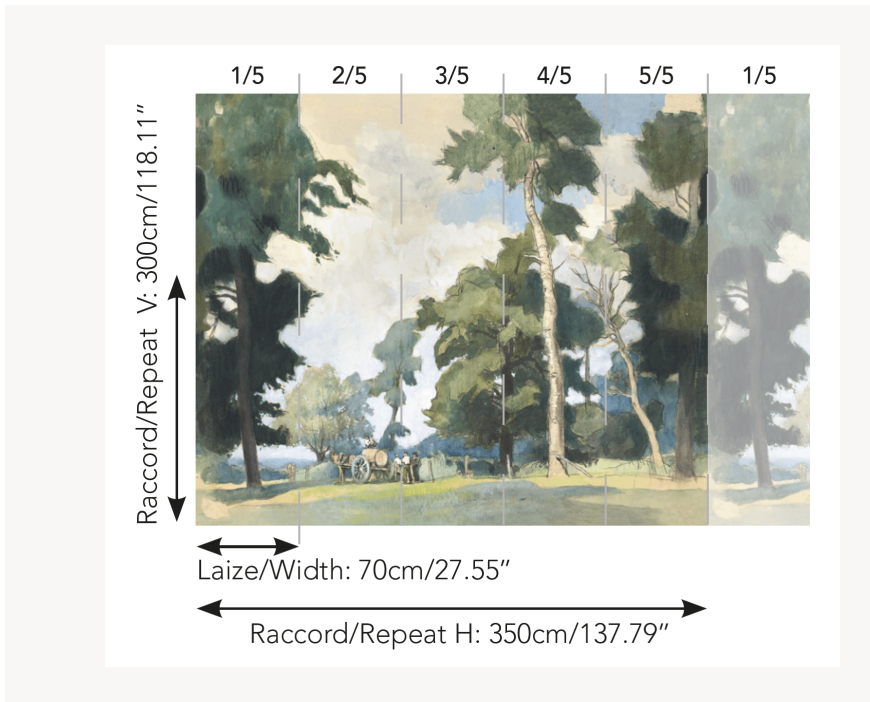

## FP905001 LA FORET DE CHANTILLY

Charming landscape of the Oise representing villagers near a cart pulled by a horse in a peaceful undergrowth. This panoramic is made from a watercolor found at a secondhand store, signed Gabrielle Achenbach Wahl (1871-1956). She exhibited in various salons, including the Salon des Indépendants in 1909. She continued her career until 1936, when we lose track of her.

### Pierre Frey

<b>TYPE</b>	Small width printed wallpapers - Panoramic wallpapers
<b>SALES UNIT</b>	Full panoramic 300 cm x 350 cm ( 5 lengths 70 cm x 350 cm) - 118,11 in x 137,79 in( 5 lengths 27,55 in x 137,79 in)
<b>BACKING</b>	NON WOVEN
<b>COMPOSITION</b>	-
<b>WIDTH</b>	70 cm / 27,55 inch
<b>REPEAT</b>	H: 350 cm - 137,00 inch V: 300 cm - 118,11 inch
<b>WEIGHT</b>	135 gr / m <sup>2</sup>
<b>CARE</b>	
<b>TRIMMING</b>	Trimmed
<b>HANGING/REMOVING</b>	Paste the wall Strippable
<b>CERTIFICATIONS</b>	EUROCLASS B-s1,d0 ASTM E84 Class A
<b>NOTES</b>	Good lightfastness Flame retardant backing Sold as a complete artwork
<b>INFORMATION</b>	1 roll = 5 panels