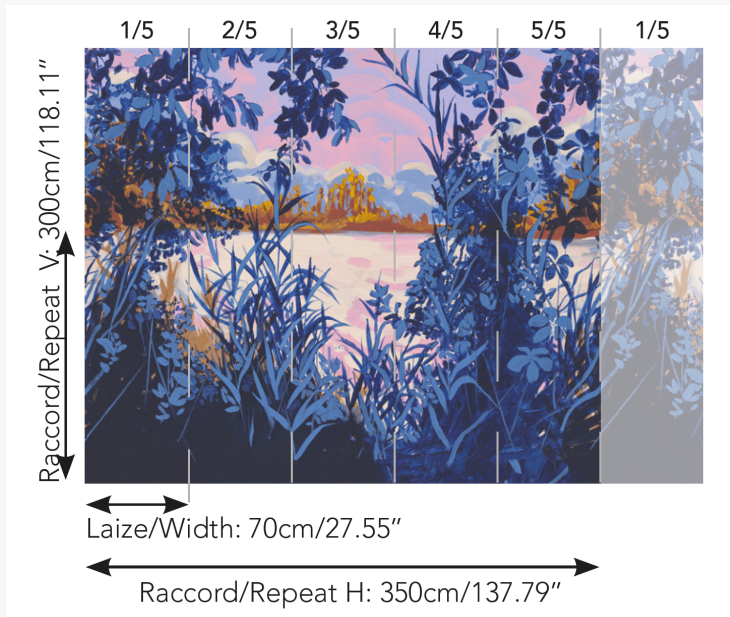

FP906001 LA PASSEE

FP906001 - Crepuscule

Pierre Frey

TYPE	Small width printed wallpapers - Panoramic wallpapers
SALES UNIT	Full panoramic 300 cm x 350 cm (5 lengths 70 cm x 350 cm) - 118,11 in x 137,79 in(5 lengths 27,55 in x 137,79 in)
BACKING	NON WOVEN
COMPOSITION	-
WIDTH	70 cm / 27,55 inch
REPEAT	H: 350 cm - 137,00 inch V: 300 cm - 118,11 inch
WEIGHT	135 gr / m ²
CARE	
TRIMMING	Trimmed
HANGING/REMOVING	Paste the wall Strippable
CERTIFICATIONS	EUROCLASS B-s1,d0 ASTM E84 Class A
NOTES	Good lightfastness Flame retardant backing Sold as a complete artwork
INFORMATION	1 roll = 5 panels

1 Colors

FP906001
Crepuscule