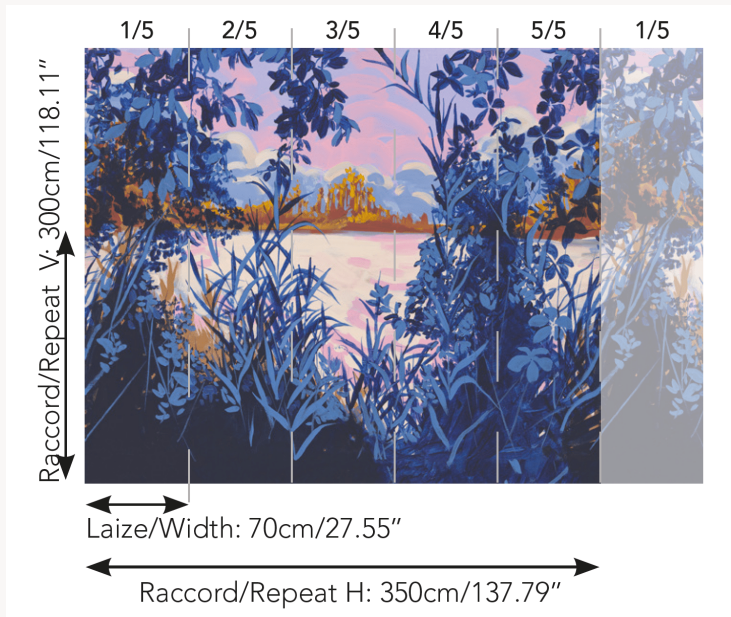

FP906001 LA PASSEE

FP906001 - Crepuscule

Pierre Frey

TYPE	Small width printed wallpapers - Panoramic wallpapers
SALES UNIT	Full panoramic 300 cm x 350 cm (5 lengths 70 cm x 350 cm) - 118,11 in x 137,79 in(5 lengths 27,55 in x 137,79 in)
BACKING	NON WOVEN
COMPOSITION	-
WIDTH	70 cm / 27,55 inch
REPEAT	H: 350 cm - 137,00 inch V: 300 cm - 118,11 inch
WEIGHT	135 gr / m ²
CARE	
TRIMMING	Trimmed
HANGING/REMOVING	Paste the wall Strippable
CERTIFICATIONS	EUROCLASS B-s1,d0 ASTM E84 Class A
NOTES	Good lightfastness Flame retardant backing Sold as a complete artwork
INFORMATION	1 roll = 5 panels

1 Colors

FP906001
Crepuscule