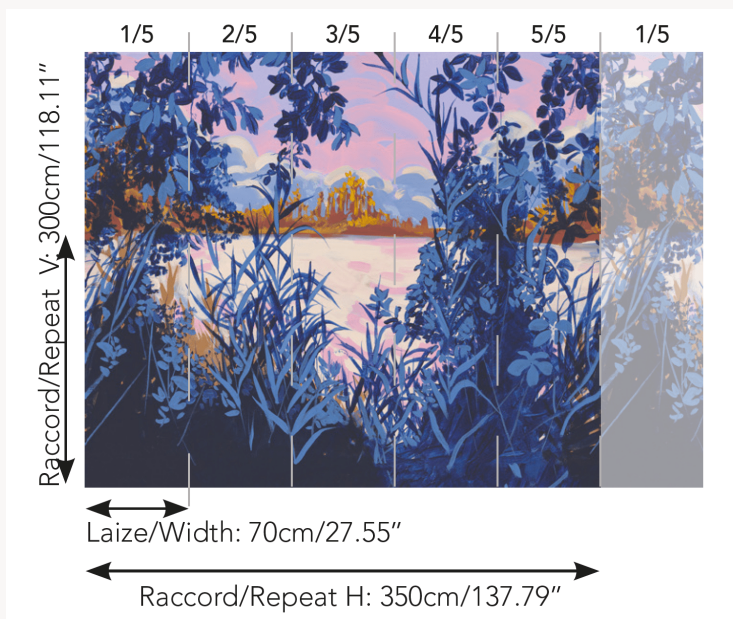

### Pierre Frey

<b>TYPE</b>	Small width printed wallpapers - Panoramic wallpapers
<b>SALES UNIT</b>	Full panoramic 300 cm x 350 cm ( 5 lengths 70 cm x 350 cm) - 118,11 in x 137,79 in( 5 lengths 27,55 in x 137,79 in)
<b>BACKING</b>	NON WOVEN
<b>COMPOSITION</b>	-
<b>WIDTH</b>	70 cm / 27,55 inch
<b>REPEAT</b>	H: 350 cm - 137,00 inch V: 300 cm - 118,11 inch
<b>WEIGHT</b>	135 gr / m <sup>2</sup>
<b>CARE</b>	
<b>TRIMMING</b>	Trimmed
<b>HANGING/REMOVING</b>	Paste the wall Strippable
<b>CERTIFICATIONS</b>	EUROCLASS B-s1,d0 ASTM E84 Class A
<b>NOTES</b>	Good lightfastness Flame retardant backing Sold as a complete artwork
<b>INFORMATION</b>	1 roll = 5 panels