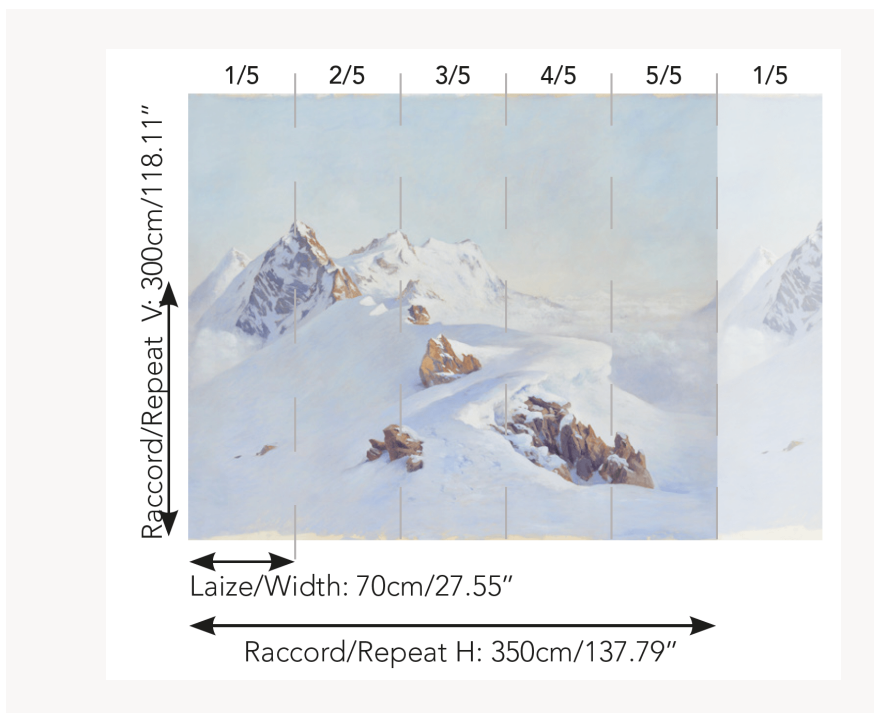

FP908001 MASSIF DU TITLIS

The painter transports us to an altitude of 3238 meters, to the summit of the Titlis, in the center of Switzerland, in the Uranian Alps. Inspired by the great masters of the past, Titian, Veronese, Tiepolo, and many others, the artist seduces us with his hyper-realistic painting technique. The viewer is immersed in a breathtaking, aerial and refreshing setting!

FP908001 - Neige

Pierre Frey

| | |
|-------------------------|---|
| TYPE | Small width printed wallpapers - Panoramic wallpapers |
| SALES UNIT | Full panoramic 300 cm x 350 cm (5 lengths 70 cm x 350 cm) - 118,11 in x 137,79 in(5 lengths 27,55 in x 137,79 in) |
| BACKING | NON WOVEN |
| COMPOSITION | - |
| WIDTH | 70 cm / 27,55 inch |
| REPEAT | H: 350 cm - 137,00 inch V: 300 cm - 118,11 inch |
| WEIGHT | 185 gr / m ² |
| CARE |  |
| TRIMMING | Trimmed |
| HANGING/REMOVING | Paste the wall Strippable |
| CERTIFICATIONS | EUROCLASS B-s1,d0 ASTM E84 Class A |
| NOTES | Good lightfastness Flame retardant backing Sold as a complete artwork |
| INFORMATION | 1 roll = 5 panels |

1 Colors

FP908001
Neige