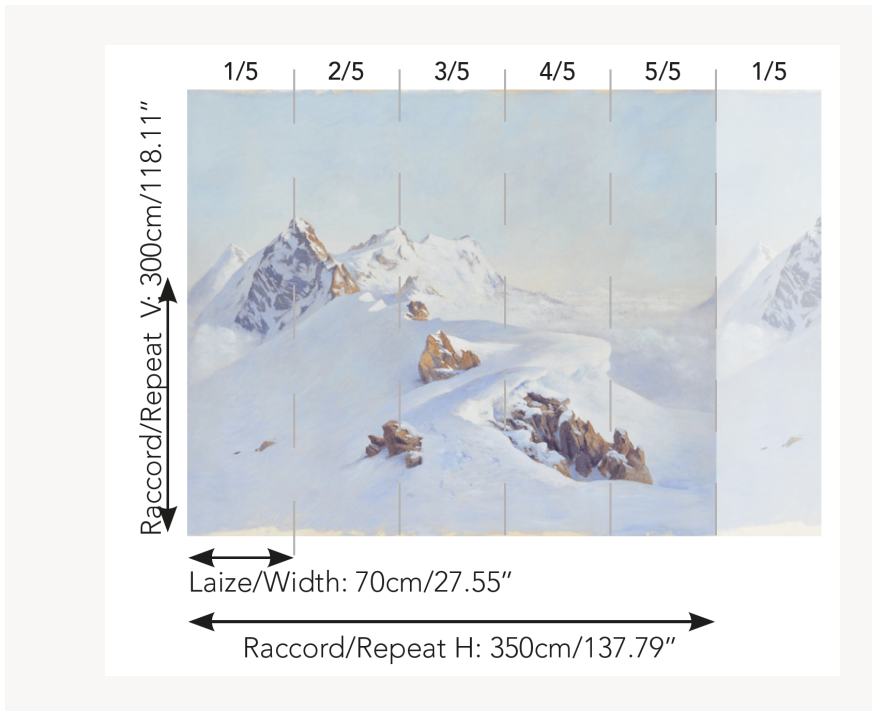

# FP908001 MASSIF DU TITLIS

The painter transports us to an altitude of 3238 meters, to the summit of the Titlis, in the center of Switzerland, in the Uranian Alps. Inspired by the great masters of the past, Titian, Veronese, Tiepolo, and many others, the artist seduces us with his hyper-realistic painting technique. The viewer is immersed in a breathtaking, aerial and refreshing setting!

## FP908001 - Neige

## Pierre Frey

<b>TYPE</b>	Small width printed wallpapers - Panoramic wallpapers
<b>SALES UNIT</b>	Full panoramic 300 cm x 350 cm ( 5 lengths 70 cm x 350 cm) - 118,11 in x 137,79 in( 5 lengths 27,55 in x 137,79 in)
<b>BACKING</b>	NON WOVEN
<b>COMPOSITION</b>	-
<b>WIDTH</b>	70 cm / 27,55 inch
<b>REPEAT</b>	H: 350 cm - 137,00 inch V: 300 cm - 118,11 inch
<b>WEIGHT</b>	185 gr / m <sup>2</sup>
<b>CARE</b>	
<b>TRIMMING</b>	Trimmed
<b>HANGING/REMOVING</b>	Paste the wall Strippable
<b>CERTIFICATIONS</b>	EUROCLASS B-s1,d0 ASTM E84 Class A
<b>NOTES</b>	Good lightfastness Flame retardant backing Sold as a complete artwork
<b>INFORMATION</b>	1 roll = 5 panels