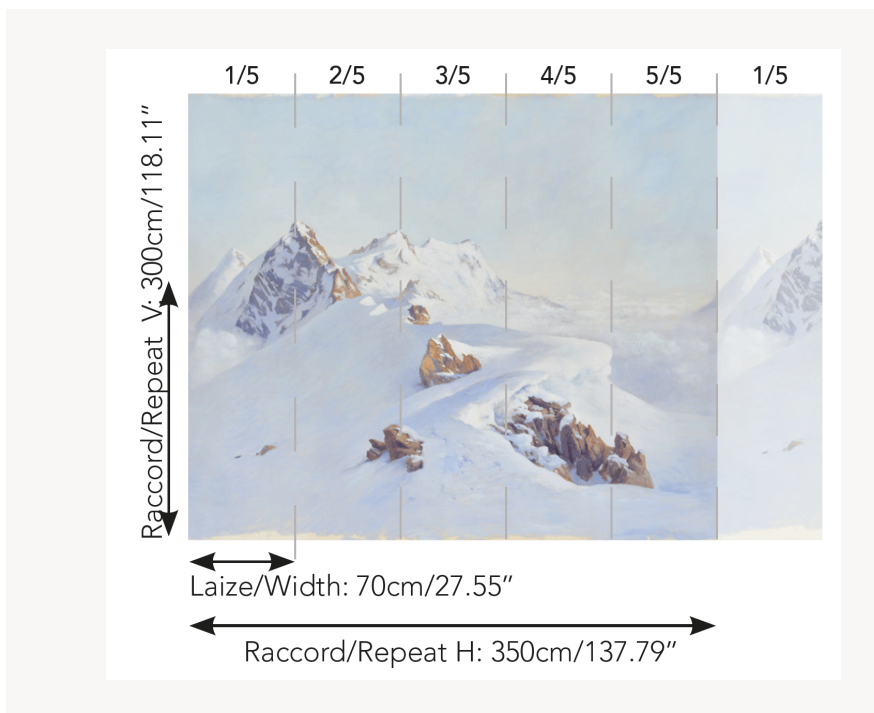

FP908001 MASSIF DU TITLIS

The painter transports us to an altitude of 3238 meters, to the summit of the Titlis, in the center of Switzerland, in the Uranian Alps. Inspired by the great masters of the past, Titian, Veronese, Tiepolo, and many others, the artist seduces us with his hyper-realistic painting technique. The viewer is immersed in a breathtaking, aerial and refreshing setting!

FP908001 - Neige

Pierre Frey

TYPE	Small width printed wallpapers - Panoramic wallpapers
SALES UNIT	Full panoramic 300 cm x 350 cm (5 lengths 70 cm x 350 cm) - 118,11 in x 137,79 in(5 lengths 27,55 in x 137,79 in)
BACKING	NON WOVEN
COMPOSITION	-
WIDTH	70 cm / 27,55 inch
REPEAT	H: 350 cm - 137,00 inch V: 300 cm - 118,11 inch
WEIGHT	185 gr / m ²
CARE	
TRIMMING	Trimmed
HANGING/REMOVING	Paste the wall Strippable
CERTIFICATIONS	EUROCLASS B-s1,d0 ASTM E84 Class A
NOTES	Good lightfastness Flame retardant backing Sold as a complete artwork
INFORMATION	1 roll = 5 panels

1 Colors

FP908001
Neige