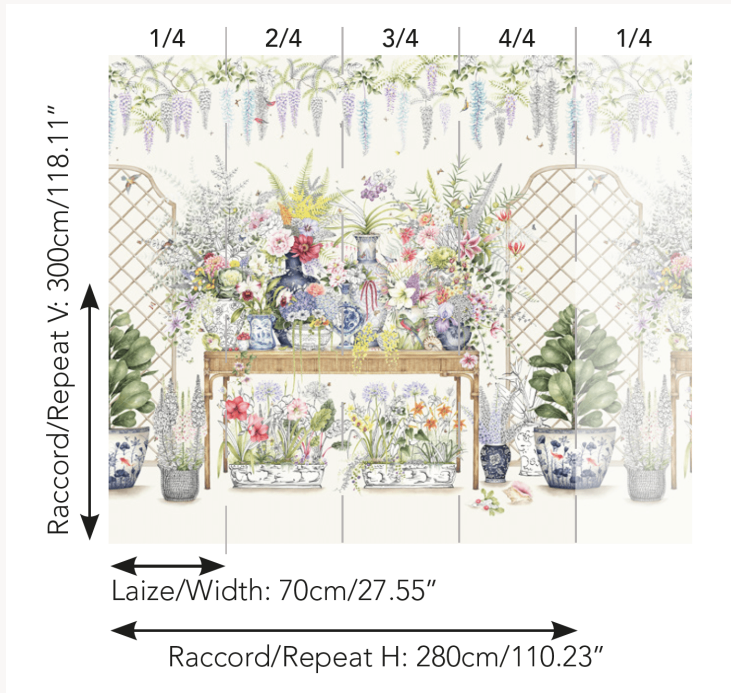

FP909001 LA CEREMONIE FLEURIE

An artist specialized in botanical decorations, here Kelly Higgs explores the theme of profusion. This work is full of refined details that one does not stop discovering as one contemplates it. It took no less than a whole year of passionate work to realize this incredible decoration!

FP909001 - Multicolore

Pierre Frey

TYPE	Small width printed wallpapers - Panoramic wallpapers
SALES UNIT	Full panoramic 300 cm x 280 cm (4 lengths 70 cm x 280 cm) - 118,11 in x 110,23 in(4 lengths 27,55 in x 110,23 in)
BACKING	NON WOVEN
COMPOSITION	-
WIDTH	70 cm / 27,55 inch
REPEAT	H: 280 cm - 110,00 inch V: 300 cm - 118,11 inch
WEIGHT	185 gr / m²
CARE	
TRIMMING	Trimmed
HANGING/REMOVING	Paste the wall Strippable
CERTIFICATIONS	EUROCLASS B-s1,d0 ASTM E84 Class A
NOTES	Good lightfastness Flame retardant backing Sold as a complete artwork
INFORMATION	1 roll = 4 panels