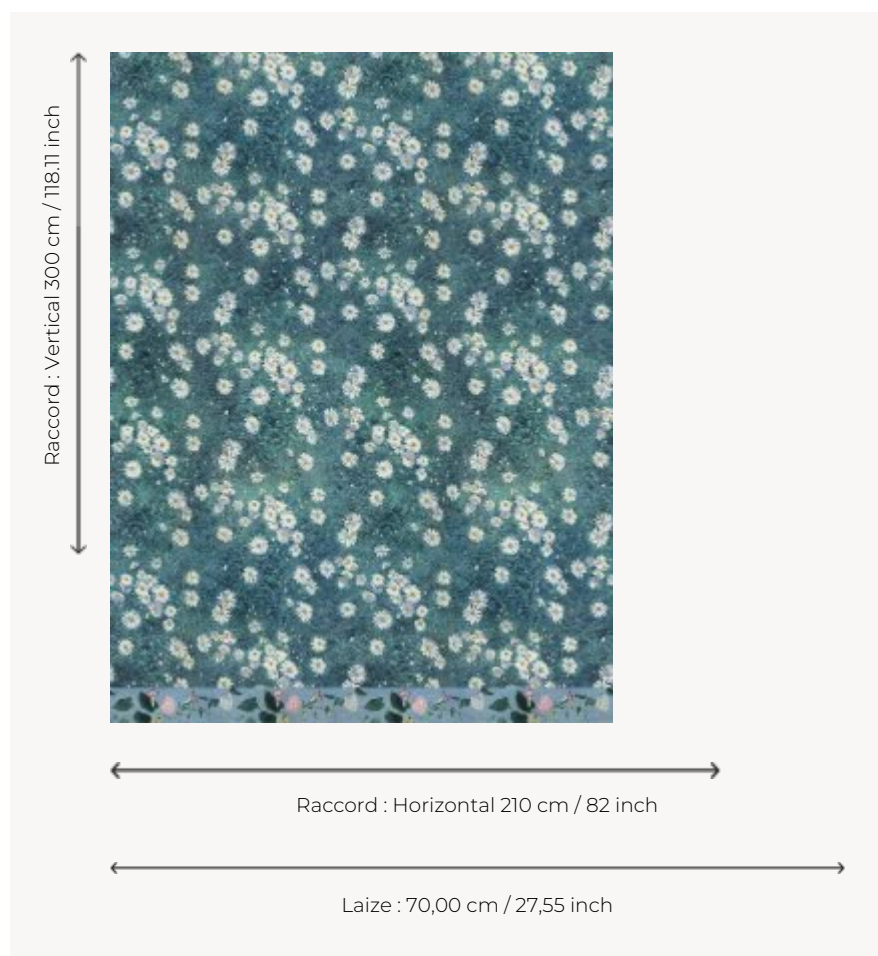

FP910001 LE PARTERRE DE MARGUERITES

Collaboration between the musée des impressionnismes Giverny and Maison Pierre Frey to pay tribute to the work of the famous painter Gustave Caillebotte, THE PARTER OF MARGUERITES. Like Claude Monet, Gustave Caillebotte was passionate about flowers. His work was probably intended for one of the rooms of his house in Petit-Gennevilliers to bring the garden inside... Bordered by a frieze, top and bottom, this panoramic takes us on a journey through the history of impressionist decorations. The original work of Gustave Caillebotte, dating from 1893, is kept at the musée des impressionnismes Giverny.

FP910001 - Jardin

Pierre Frey

TYPE	Small width printed wallpapers - Panoramic wallpapers
ARTIST	Gustave Caillebotte
SALES UNIT	Full panoramic 300 cm x 210 cm (3 lengths 70 cm x 210 cm) - 118,11 in x 82,67 in (3 lengths 27,55 in x 82,67 in)
BACKING	NON WOVEN
COMPOSITION	-
WIDTH	70 cm / 27,55 inch
REPEAT	H: 210 cm - 82,00 inch V: 300 cm - 118,11 inch
WEIGHT	185 gr / m ²
CARE	
TRIMMING	Trimmed
HANGING/REMOVING	Paste the wall Strippable
CERTIFICATIONS	EUROCLASS B-s1,d0 ASTM E84 Class A
NOTES	Good lightfastness Flame retardant backing Sold as a complete artwork
INFORMATION	1 roll = 3 panels