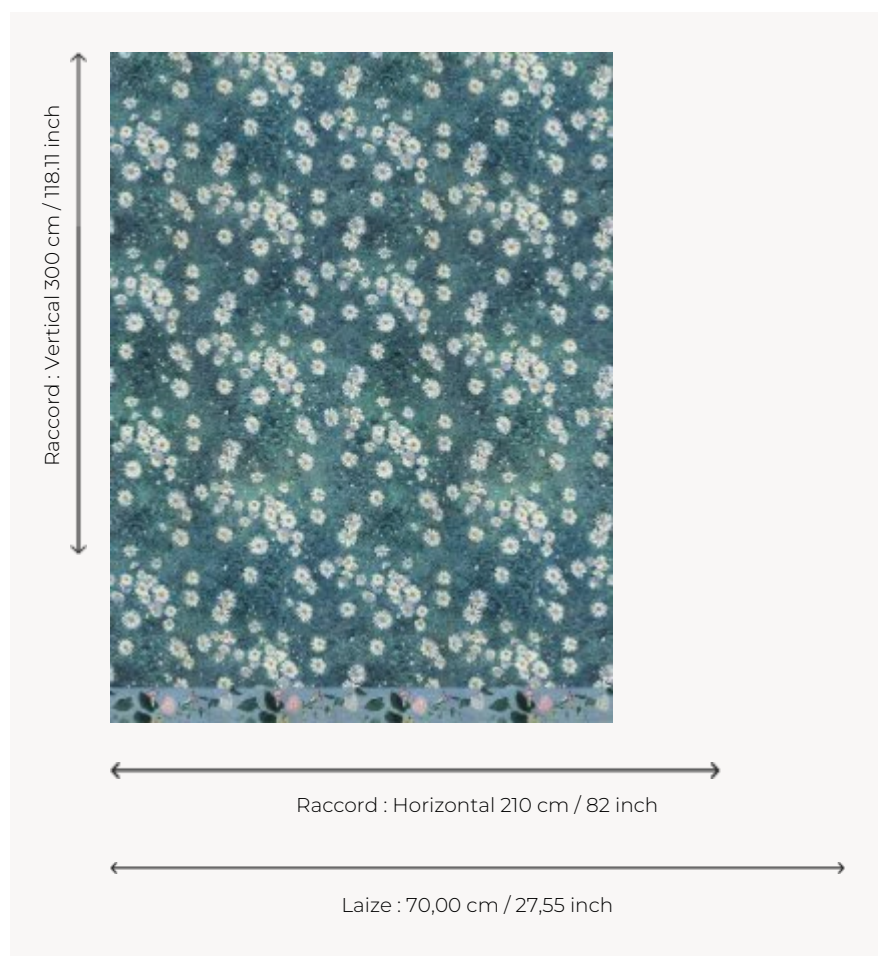

## FP910001 LE PARTERRE DE MARGUERITES

Collaboration between the musée des impressionnismes Giverny and Maison Pierre Frey to pay tribute to the work of the famous painter Gustave Caillebotte, THE PARTER OF MARGUERITES. Like Claude Monet, Gustave Caillebotte was passionate about flowers. His work was probably intended for one of the rooms of his house in Petit-Gennevilliers to bring the garden inside... Bordered by a frieze, top and bottom, this panoramic takes us on a journey through the history of impressionist decorations. The original work of Gustave Caillebotte, dating from 1893, is kept at the musée des impressionnismes Giverny.

### Pierre Frey

<b>TYPE</b>	Small width printed wallpapers - Panoramic wallpapers
<b>ARTIST</b>	Gustave Caillebotte
<b>SALES UNIT</b>	Full panoramic 300 cm x 210 cm ( 3 lengths 70 cm x 210 cm) - 118,11 in x 82,67 in (3 lengths 27,55 in x 82,67 in)
<b>BACKING</b>	NON WOVEN
<b>COMPOSITION</b>	-
<b>WIDTH</b>	70 cm / 27,55 inch
<b>REPEAT</b>	H: 210 cm - 82,00 inch V: 300 cm - 118,11 inch
<b>WEIGHT</b>	185 gr / m <sup>2</sup>
<b>CARE</b>	
<b>TRIMMING</b>	Trimmed
<b>HANGING/REMOVING</b>	Paste the wall Strippable
<b>CERTIFICATIONS</b>	EUROCLASS B-s1,d0 ASTM E84 Class A
<b>NOTES</b>	Good lightfastness Flame retardant backing Sold as a complete artwork
<b>INFORMATION</b>	1 roll = 3 panels