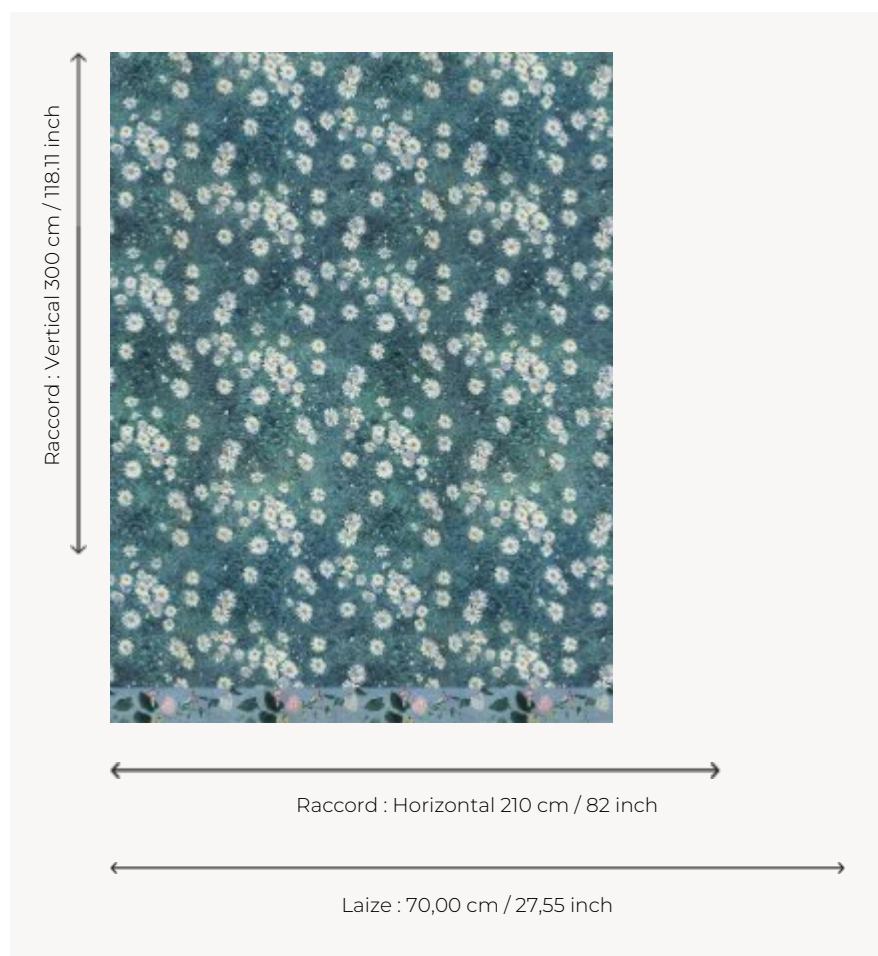

FP910001 LE PARTERRE DE MARGUERITES

Collaboration between the musée des impressionnismes Giverny and Maison Pierre Frey to pay tribute to the work of the famous painter Gustave Caillebotte, THE PARTER OF MARGUERITES. Like Claude Monet, Gustave Caillebotte was passionate about flowers. His work was probably intended for one of the rooms of his house in Petit-Gennevilliers to bring the garden inside... Bordered by a frieze, top and bottom, this panoramic takes us on a journey through the history of impressionist decorations. The original work of Gustave Caillebotte, dating from 1893, is kept at the musée des impressionnismes Giverny.

FP910001 - Jardin

Pierre Frey

TYPE	Small width printed wallpapers - Panoramic wallpapers
ARTIST	Gustave Caillebotte
SALES UNIT	Full panoramic 300 cm x 210 cm (3 lengths 70 cm x 210 cm) - 118,11 in x 82,67 in (3 lengths 27,55 in x 82,67 in)
BACKING	NON WOVEN
COMPOSITION	-
WIDTH	70 cm / 27,55 inch
REPEAT	H: 210 cm - 82,00 inch V: 300 cm - 118,11 inch
WEIGHT	185 gr / m ²
CARE	
TRIMMING	Trimmed
HANGING/REMOVING	Paste the wall Strippable
CERTIFICATIONS	EUROCLASS B-s1,d0 ASTM E84 Class A
NOTES	Good lightfastness Flame retardant backing Sold as a complete artwork
INFORMATION	1 roll = 3 panels