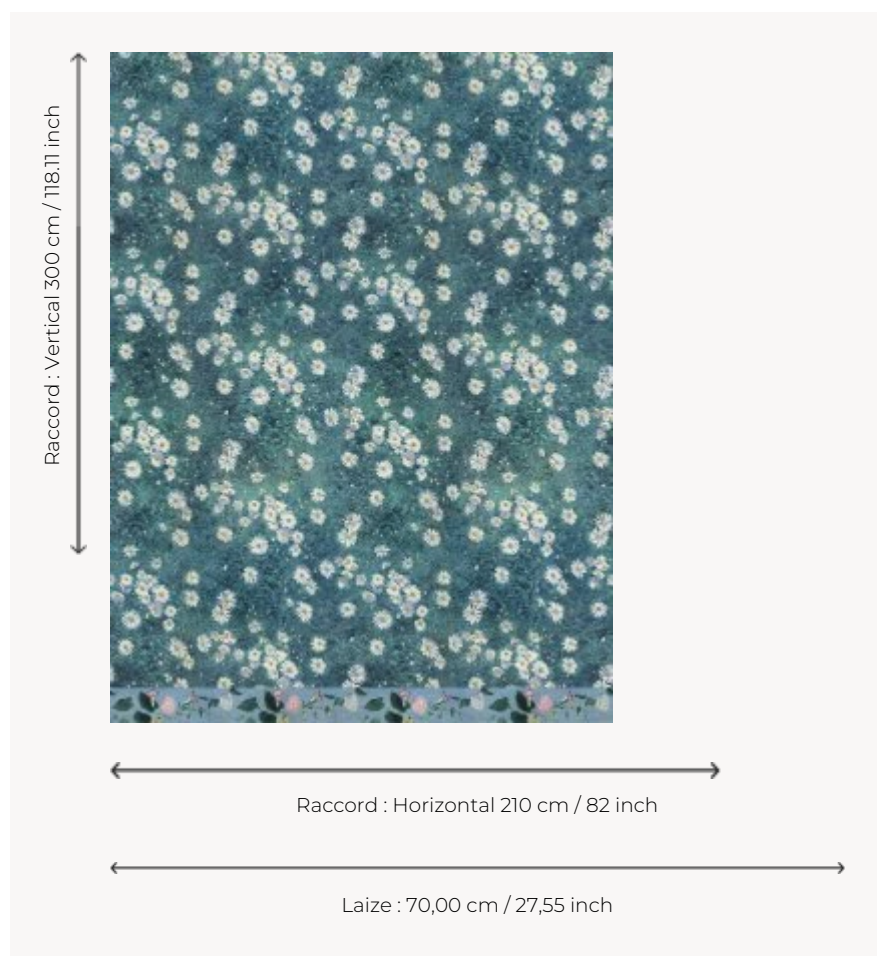

FP910001 LE PARTERRE DE MARGUERITES

Collaboration between the musée des impressionnismes Giverny and Maison Pierre Frey to pay tribute to the work of the famous painter Gustave Caillebotte, THE PARTER OF MARGUERITES. Like Claude Monet, Gustave Caillebotte was passionate about flowers. His work was probably intended for one of the rooms of his house in Petit-Gennevilliers to bring the garden inside... Bordered by a frieze, top and bottom, this panoramic takes us on a journey through the history of impressionist decorations. The original work of Gustave Caillebotte, dating from 1893, is kept at the musée des impressionnismes Giverny.

FP910001 - Jardin

Pierre Frey

TYPE	Small width printed wallpapers - Panoramic wallpapers
ARTIST	Gustave Caillebotte
SALES UNIT	Full panoramic 300 cm x 210 cm (3 lengths 70 cm x 210 cm) - 118,11 in x 82,67 in (3 lengths 27,55 in x 82,67 in)
BACKING	NON WOVEN
COMPOSITION	-
WIDTH	70 cm / 27,55 inch
REPEAT	H: 210 cm - 82,00 inch V: 300 cm - 118,11 inch
WEIGHT	185 gr / m ²
CARE	
TRIMMING	Trimmed
HANGING/REMOVING	Paste the wall Strippable
CERTIFICATIONS	EUROCLASS B-s1,d0 ASTM E84 Class A
NOTES	Good lightfastness Flame retardant backing Sold as a complete artwork
INFORMATION	1 roll = 3 panels