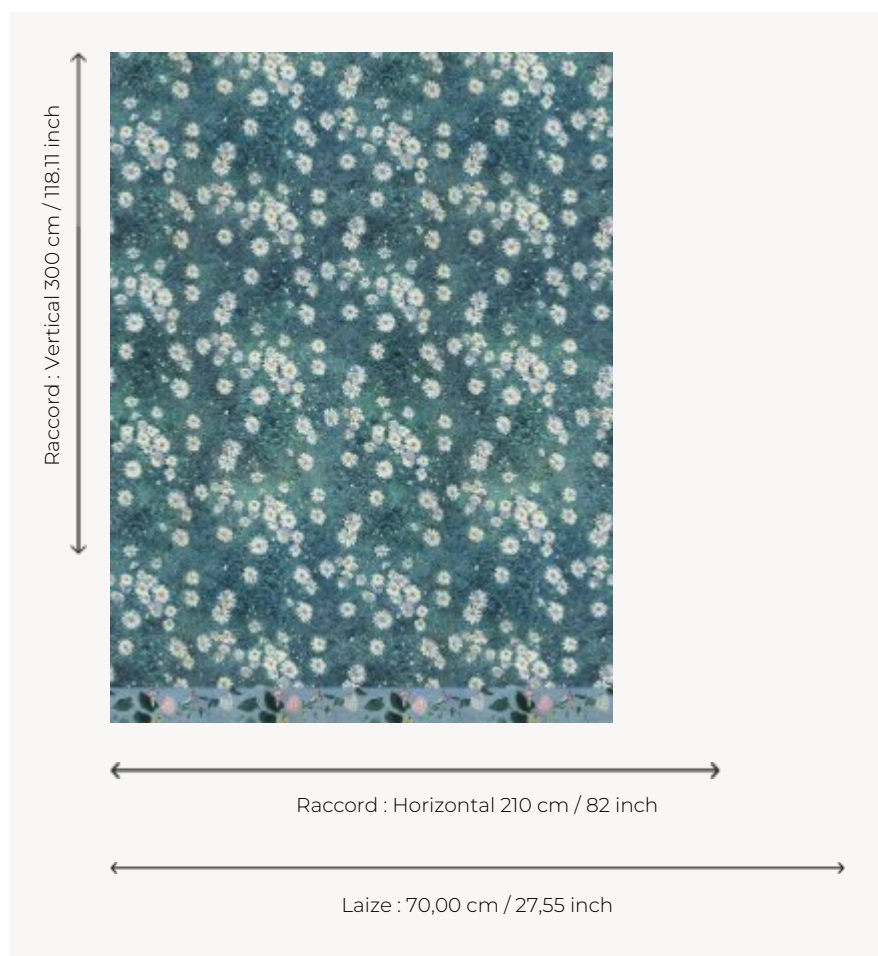

## FP910001 LE PARTERRE DE MARGUERITES

Collaboration between the musée des impressionnismes Giverny and Maison Pierre Frey to pay tribute to the work of the famous painter Gustave Caillebotte, THE PARTER OF MARGUERITES. Like Claude Monet, Gustave Caillebotte was passionate about flowers. His work was probably intended for one of the rooms of his house in Petit-Gennevilliers to bring the garden inside... Bordered by a frieze, top and bottom, this panoramic takes us on a journey through the history of impressionist decorations. The original work of Gustave Caillebotte, dating from 1893, is kept at the musée des impressionnismes Giverny.

### Pierre Frey

<b>TYPE</b>	Small width printed wallpapers - Panoramic wallpapers
<b>ARTIST</b>	Gustave Caillebotte
<b>SALES UNIT</b>	Full panoramic 300 cm x 210 cm ( 3 lengths 70 cm x 210 cm) - 118,11 in x 82,67 in (3 lengths 27,55 in x 82,67 in)
<b>BACKING</b>	NON WOVEN
<b>COMPOSITION</b>	-
<b>WIDTH</b>	70 cm / 27,55 inch
<b>REPEAT</b>	H: 210 cm - 82,00 inch V: 300 cm - 118,11 inch
<b>WEIGHT</b>	185 gr / m <sup>2</sup>
<b>CARE</b>	 
<b>TRIMMING</b>	Trimmed
<b>HANGING/REMOVING</b>	Paste the wall Strippable
<b>CERTIFICATIONS</b>	EUROCLASS B-s1,d0 ASTM E84 Class A
<b>NOTES</b>	Good lightfastness Flame retardant backing Sold as a complete artwork
<b>INFORMATION</b>	1 roll = 3 panels