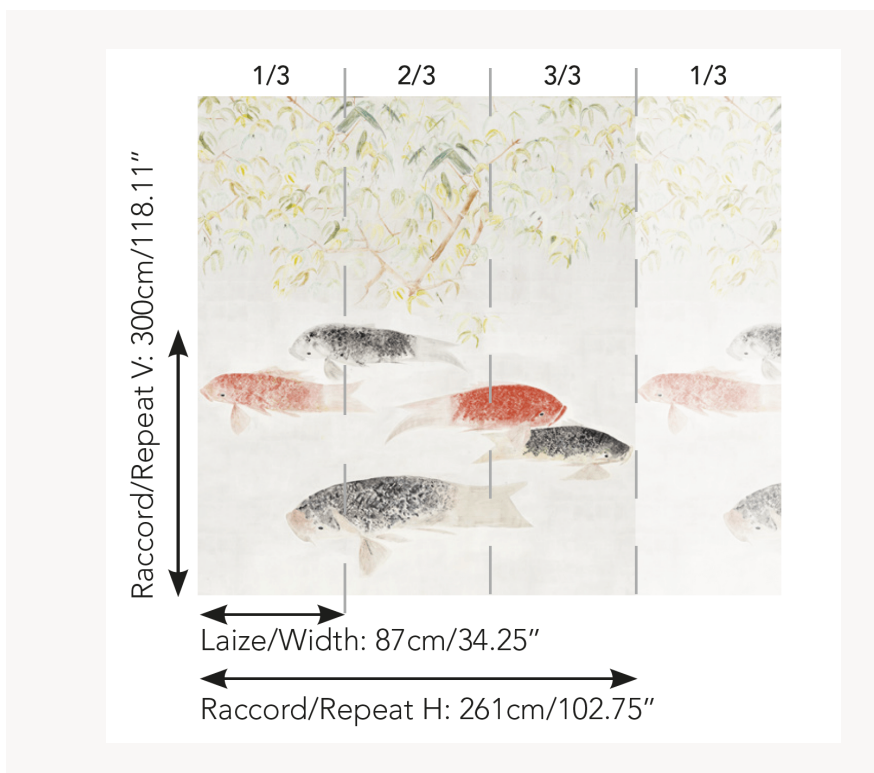

FP911001 LES CARPES

Red and silver carps seem to swim peacefully under the bamboo. A treasure found in a London antique shop, the Chinese screen from which the panoramic design is derived is breathtakingly beautiful! The choice of the silk and lurex support reflects the light and reproduces with authenticity the charm of the original silk painting.

FP911001 - Argent

Pierre Frey

TYPE	Small width printed wallpapers - Paperbacked fabrics - Panoramic wallpapers
SALES UNIT	Full panoramic 300 cm x 261 cm (3 lengths 87 cm x 261 cm) - 118,11 in x 102,75 in(3 lengths 34,25 in x 102,75 in)
BACKING	NON WOVEN
COMPOSITION	65 % Silk - 35 % metallised yarn Lurex
WIDTH	87 cm / 34,25 inch
REPEAT	H: 261 cm - 102,00 inch V: 300 cm - 118,11 inch Straight repeat
WEIGHT	224 gr / m ²
CARE	
TRIMMING	Trimmed
HANGING/REMOVING	Paste the wall Wet removable
NOTES	Good lightfastness Sold as a complete artwork
INFORMATION	1 roll = 3 panels