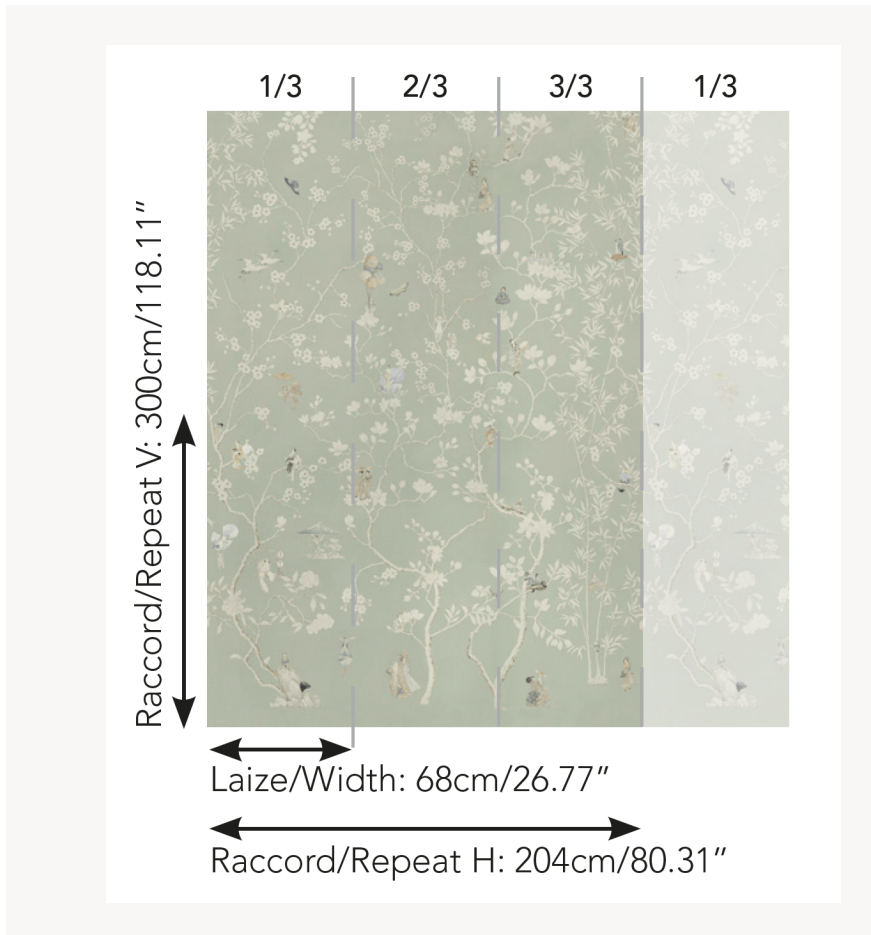

FP912001 CHERRY KAWASAKI

Japonaiserie revisited, this stunning composition was created to dress the bedroom walls of the daughter of Alexandre de Betak, art director, producer, scenographer and designer. This combination of traditional Japanese inspiration combines a collage of selected images with surreal elements staged in the manner of Hiroshige and Hokusai (19th century Japanese Edo painters).

FP912001 - Vertdegris

Pierre Frey

TYPE	Small width printed wallpapers - Vinyls - Panoramic wallpapers
ARTIST	Alexandre De Betak
SALES UNIT	Full panoramic 300 cm x 204 cm (3 lengths 68 cm x 204 cm) - 118,11 in x 80,31 in(3 lengths 26,77 in x 80,31 in)
BACKING	NON WOVEN
COMPOSITION	100 % Vinyl
WIDTH	68 cm / 26,77 inch
REPEAT	H: 204 cm - 80,00 inch V: 300 cm - 118,11 inch
WEIGHT	460 gr / m ²
CARE	
TRIMMING	Trimmed
HANGING/REMOVING	Paste the wall Wet removable
CERTIFICATIONS	EUROCLASS B-s2,d0 ASTM E84 Class A
NOTES	Good lightfastness Flame retardant backing Sold as a complete artwork
INFORMATION	1 roll = 3 panels