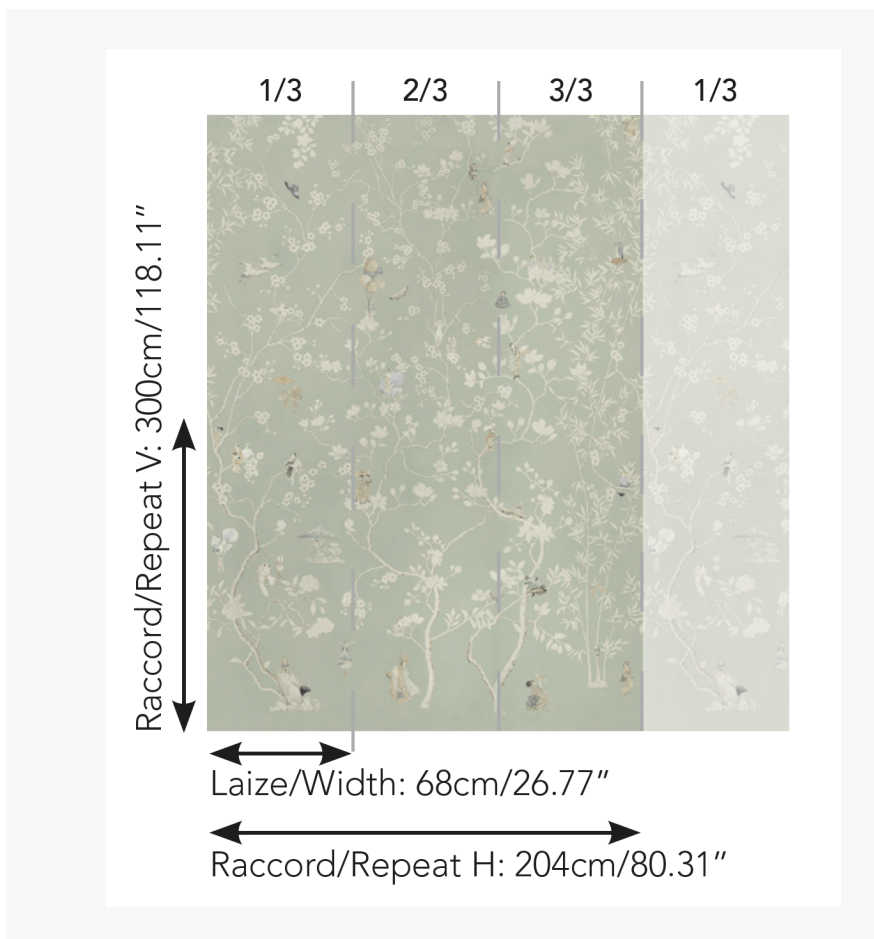

FP912001 CHERRY KAWASAKI

Japonaiserie revisited, this stunning composition was created to dress the bedroom walls of the daughter of Alexandre de Betak, art director, producer, scenographer and designer. This combination of traditional Japanese inspiration combines a collage of selected images with surreal elements staged in the manner of Hiroshige and Hokusai (19th century Japanese Edo painters).

FP912001 - Vertdegris

Pierre Frey

| | |
|-------------------------|---|
| TYPE | Small width printed wallpapers - Vinyls - Panoramic wallpapers |
| ARTIST | Alexandre De Betak |
| SALES UNIT | Full panoramic 300 cm x 204 cm (3 lengths 68 cm x 204 cm) - 118,11 in x 80,31 in(3 lengths 26,77 in x 80,31 in) |
| BACKING | NON WOVEN |
| COMPOSITION | 100 % Vinyl |
| WIDTH | 68 cm / 26,77 inch |
| REPEAT | H: 204 cm - 80,00 inch V: 300 cm - 118,11 inch |
| WEIGHT | 460 gr / m ² |
| CARE |  |
| TRIMMING | Trimmed |
| HANGING/REMOVING | Paste the wall Wet removable |
| CERTIFICATIONS | EUROCLASS B-s2,d0 ASTM E84 Class A |
| NOTES | Good lightfastness Flame retardant backing Sold as a complete artwork |
| INFORMATION | 1 roll = 3 panels |