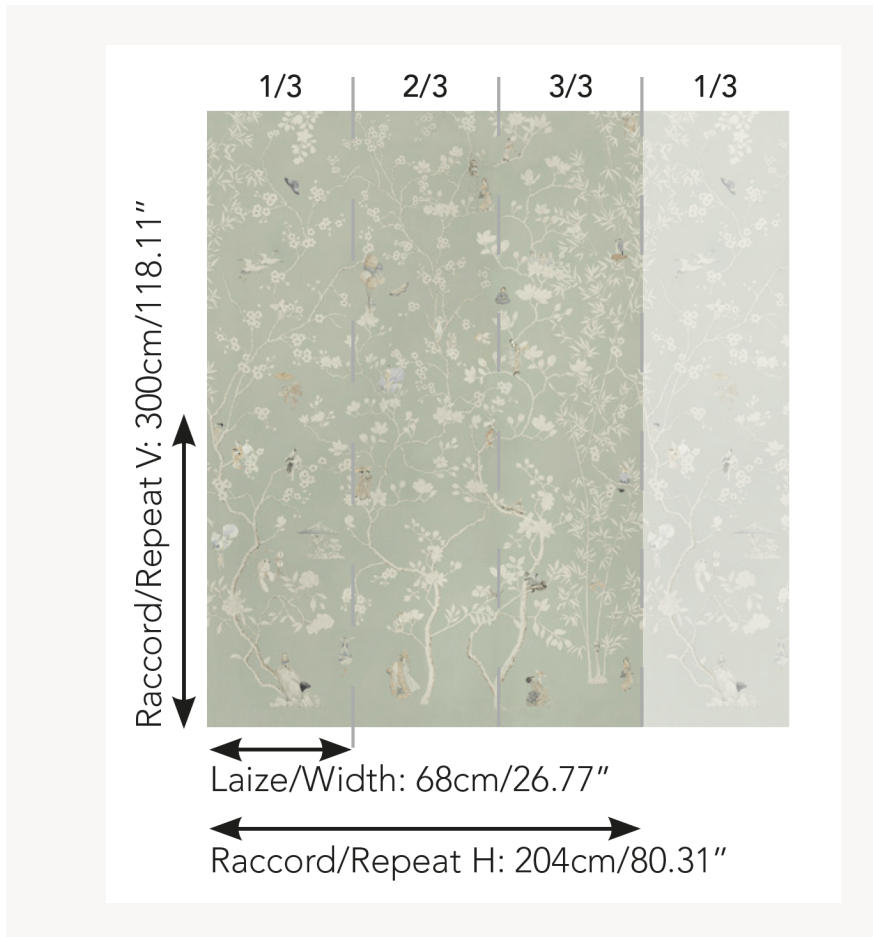

# FP912001 CHERRY KAWASAKI

Japonaiserie revisited, this stunning composition was created to dress the bedroom walls of the daughter of Alexandre de Betak, art director, producer, scenographer and designer. This combination of traditional Japanese inspiration combines a collage of selected images with surreal elements staged in the manner of Hiroshige and Hokusai (19th century Japanese Edo painters).

## Pierre Frey

<b>TYPE</b>	Small width printed wallpapers - Vinyls - Panoramic wallpapers
<b>ARTIST</b>	Alexandre De Betak
<b>SALES UNIT</b>	Full panoramic 300 cm x 204 cm ( 3 lengths 68 cm x 204 cm) - 118,11 in x 80,31 in( 3 lengths 26,77 in x 80,31 in)
<b>BACKING</b>	NON WOVEN
<b>COMPOSITION</b>	100 % Vinyl
<b>WIDTH</b>	68 cm / 26,77 inch
<b>REPEAT</b>	H: 204 cm - 80,00 inch V: 300 cm - 118,11 inch
<b>WEIGHT</b>	460 gr / m <sup>2</sup>
<b>CARE</b>	
<b>TRIMMING</b>	Trimmed
<b>HANGING/REMOVING</b>	Paste the wall Wet removable
<b>CERTIFICATIONS</b>	EUROCLASS B-s2,d0 ASTM E84 Class A
<b>NOTES</b>	Good lightfastness Flame retardant backing Sold as a complete artwork
<b>INFORMATION</b>	1 roll = 3 panels