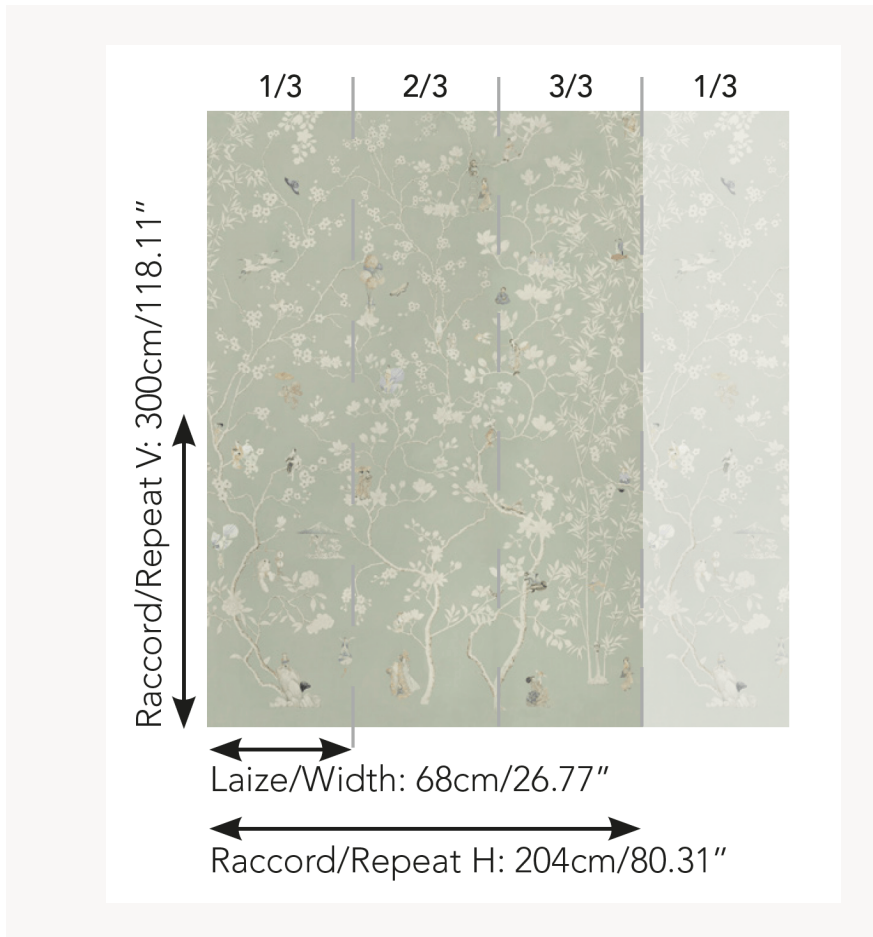

FP912001 CHERRY KAWASAKI

Japonaiserie revisited, this stunning composition was created to dress the bedroom walls of the daughter of Alexandre de Betak, art director, producer, scenographer and designer. This combination of traditional Japanese inspiration combines a collage of selected images with surreal elements staged in the manner of Hiroshige and Hokusai (19th century Japanese Edo painters).

FP912001 - Vertdegris

Pierre Frey

TYPE	Small width printed wallpapers - Vinyls - Panoramic wallpapers
ARTIST	Alexandre De Betak
SALES UNIT	Full panoramic 300 cm x 204 cm (3 lengths 68 cm x 204 cm) - 118,11 in x 80,31 in(3 lengths 26,77 in x 80,31 in)
BACKING	NON WOVEN
COMPOSITION	100 % Vinyl
WIDTH	68 cm / 26,77 inch
REPEAT	H: 204 cm - 80,00 inch V: 300 cm - 118,11 inch
WEIGHT	460 gr / m ²
CARE	
TRIMMING	Trimmed
HANGING/REMOVING	Paste the wall Wet removable
CERTIFICATIONS	EUROCLASS B-s2,d0 ASTM E84 Class A
NOTES	Good lightfastness Flame retardant backing Sold as a complete artwork
INFORMATION	1 roll = 3 panels