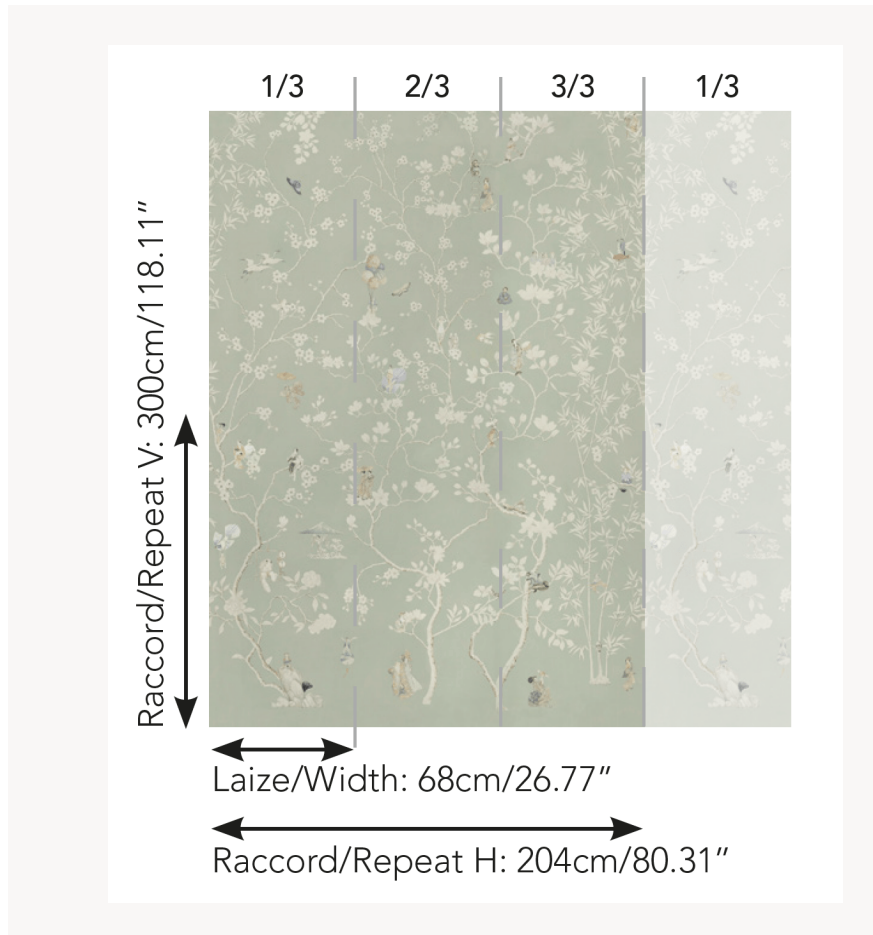

FP912001 CHERRY KAWASAKI

Japonaiserie revisited, this stunning composition was created to dress the bedroom walls of the daughter of Alexandre de Betak, art director, producer, scenographer and designer. This combination of traditional Japanese inspiration combines a collage of selected images with surreal elements staged in the manner of Hiroshige and Hokusai (19th century Japanese Edo painters).

FP912001 - Vertdegris

Pierre Frey

TYPE	Small width printed wallpapers - Vinyls - Panoramic wallpapers
ARTIST	Alexandre De Betak
SALES UNIT	Full panoramic 300 cm x 204 cm (3 lengths 68 cm x 204 cm) - 118,11 in x 80,31 in(3 lengths 26,77 in x 80,31 in)
BACKING	NON WOVEN
COMPOSITION	100 % Vinyl
WIDTH	68 cm / 26,77 inch
REPEAT	H: 204 cm - 80,00 inch V: 300 cm - 118,11 inch
WEIGHT	460 gr / m ²
CARE	
TRIMMING	Trimmed
HANGING/REMOVING	Paste the wall Wet removable
CERTIFICATIONS	EUROCLASS B-s2,d0 ASTM E84 Class A
NOTES	Good lightfastness Flame retardant backing Sold as a complete artwork
INFORMATION	1 roll = 3 panels