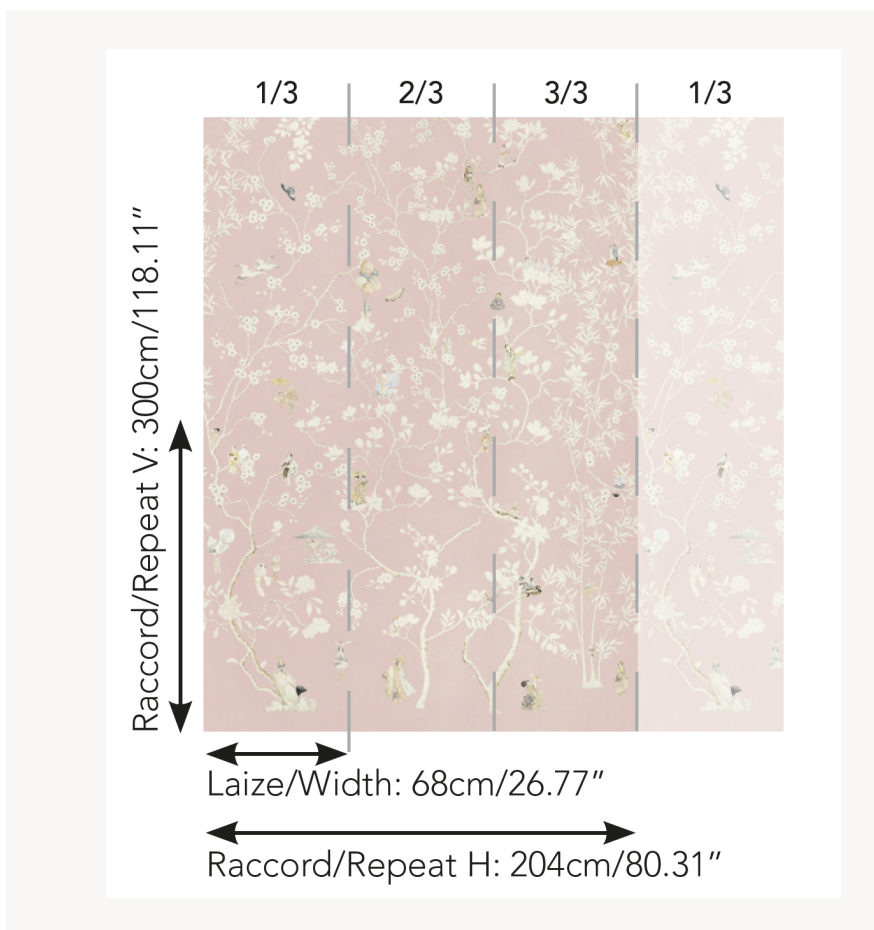

FP912002 CHERRY KAWASAKI

Japonaiserie revisited, this stunning composition was created to dress the bedroom walls of the daughter of Alexandre de Betak, art director, producer, scenographer and designer. This combination of traditional Japanese inspiration combines a collage of selected images with surreal elements staged in the manner of Hiroshige and Hokusai (19th century Japanese Edo painters).

FP912002 - Buvard

Pierre Frey

TYPE	Small width printed wallpapers - Vinyls - Panoramic wallpapers
ARTIST	Alexandre De Betak
SALES UNIT	Full panoramic 300 cm x 204 cm (3 lengths 68 cm x 204 cm) - 118,11 in x 80,31 in(3 lengths 26,77 in x 80,31 in)
BACKING	NON WOVEN
COMPOSITION	100 % Vinyl
WIDTH	68 cm / 26,77 inch
REPEAT	H: 204 cm - 80,00 inch V: 300 cm - 118,11 inch
WEIGHT	460 gr / m ²
CARE	
TRIMMING	Trimmed
HANGING/REMOVING	Paste the wall Wet removable
CERTIFICATIONS	EUROCLASS B-s2,d0 ASTM E84 Class A
NOTES	Good lightfastness Flame retardant backing Sold as a complete artwork
INFORMATION	1 roll = 3 panels