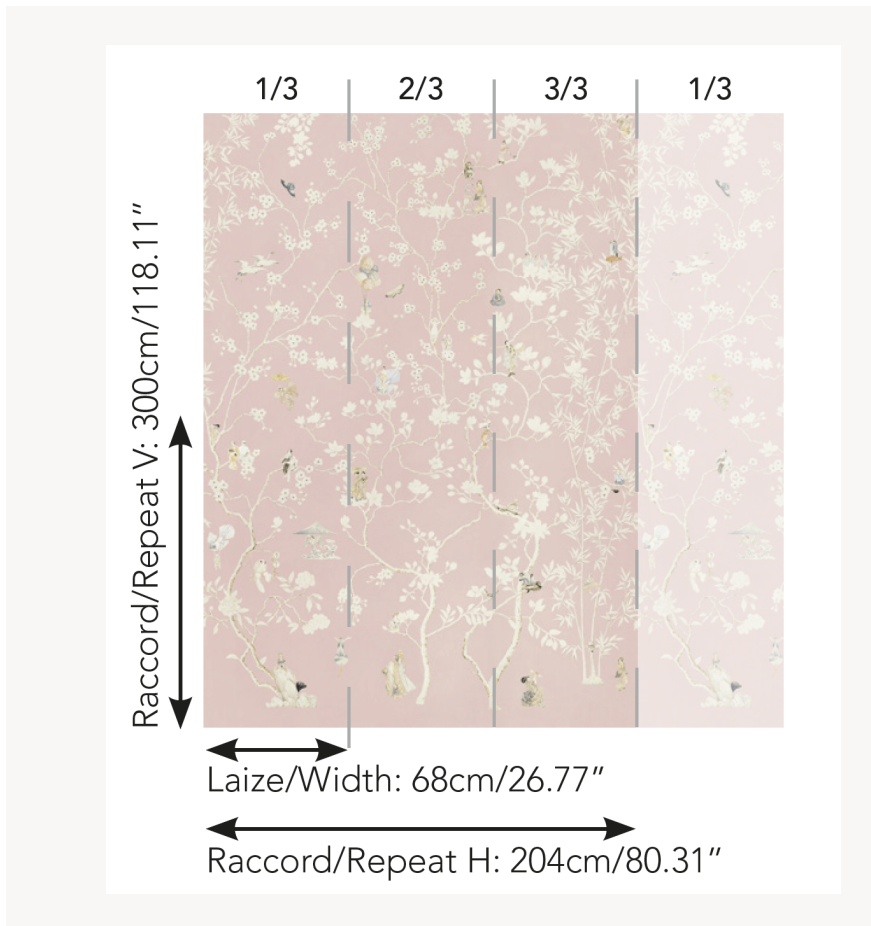

FP912002 CHERRY KAWASAKI

Japonaiserie revisited, this stunning composition was created to dress the bedroom walls of the daughter of Alexandre de Betak, art director, producer, scenographer and designer. This combination of traditional Japanese inspiration combines a collage of selected images with surreal elements staged in the manner of Hiroshige and Hokusai (19th century Japanese Edo painters).

FP912002 - Buvard

Pierre Frey

TYPE	Small width printed wallpapers - Vinyls - Panoramic wallpapers
ARTIST	Alexandre De Betak
SALES UNIT	Full panoramic 300 cm x 204 cm (3 lengths 68 cm x 204 cm) - 118,11 in x 80,31 in(3 lengths 26,77 in x 80,31 in)
BACKING	NON WOVEN
COMPOSITION	100 % Vinyl
WIDTH	68 cm / 26,77 inch
REPEAT	H: 204 cm - 80,00 inch V: 300 cm - 118,11 inch
WEIGHT	460 gr / m ²
CARE	
TRIMMING	Trimmed
HANGING/REMOVING	Paste the wall Wet removable
CERTIFICATIONS	EUROCLASS B-s2,d0 ASTM E84 Class A
NOTES	Good lightfastness Flame retardant backing Sold as a complete artwork
INFORMATION	1 roll = 3 panels