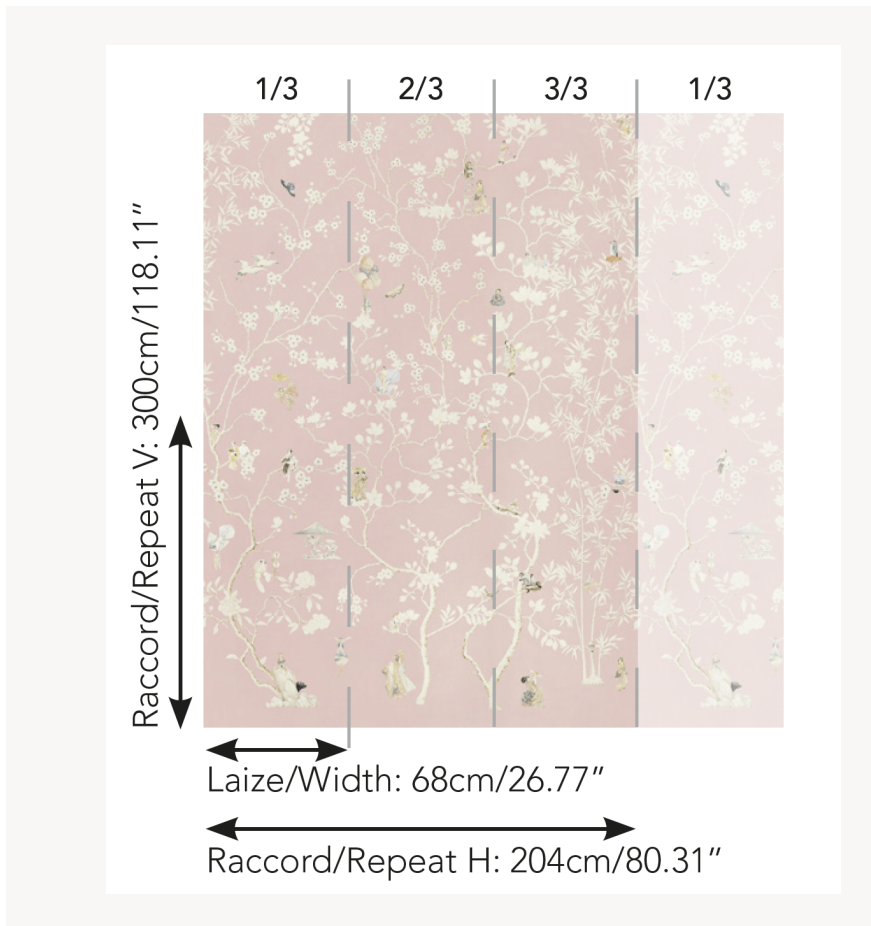

## FP912002 CHERRY KAWASAKI

Japonaiserie revisited, this stunning composition was created to dress the bedroom walls of the daughter of Alexandre de Betak, art director, producer, scenographer and designer. This combination of traditional Japanese inspiration combines a collage of selected images with surreal elements staged in the manner of Hiroshige and Hokusai (19th century Japanese Edo painters).

### Pierre Frey

<b>TYPE</b>	Small width printed wallpapers - Vinyls - Panoramic wallpapers
<b>ARTIST</b>	Alexandre De Betak
<b>SALES UNIT</b>	Full panoramic 300 cm x 204 cm ( 3 lengths 68 cm x 204 cm) - 118,11 in x 80,31 in( 3 lengths 26,77 in x 80,31 in)
<b>BACKING</b>	NON WOVEN
<b>COMPOSITION</b>	100 % Vinyl
<b>WIDTH</b>	68 cm / 26,77 inch
<b>REPEAT</b>	H: 204 cm - 80,00 inch V: 300 cm - 118,11 inch
<b>WEIGHT</b>	460 gr / m <sup>2</sup>
<b>CARE</b>	
<b>TRIMMING</b>	Trimmed
<b>HANGING/REMOVING</b>	Paste the wall Wet removable
<b>CERTIFICATIONS</b>	EUROCLASS B-s2,d0 ASTM E84 Class A
<b>NOTES</b>	Good lightfastness Flame retardant backing Sold as a complete artwork
<b>INFORMATION</b>	1 roll = 3 panels