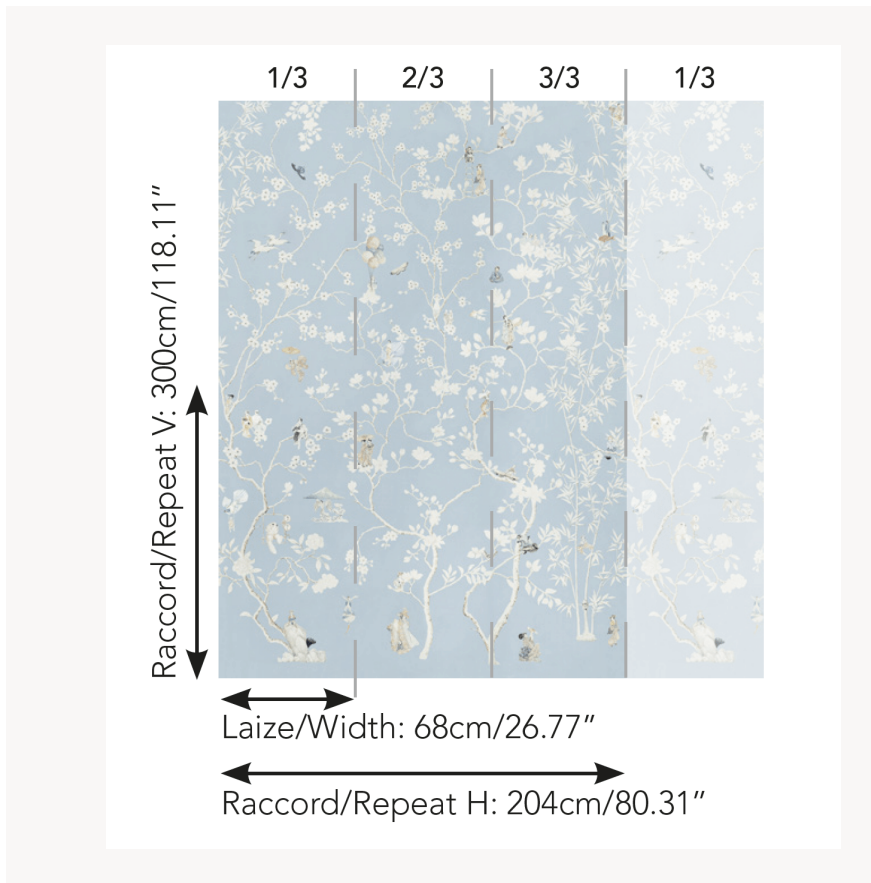

FP912004 CHERRY KAWASAKI

Japonaiserie revisited, this stunning composition was created to dress the bedroom walls of the daughter of Alexandre de Betak, art director, producer, scenographer and designer. This combination of traditional Japanese inspiration combines a collage of selected images with surreal elements staged in the manner of Hiroshige and Hokusai (19th century Japanese Edo painters).

FP912004 - Ciel

Pierre Frey

TYPE	Small width printed wallpapers - Vinyls - Panoramic wallpapers
ARTIST	Alexandre De Betak
SALES UNIT	Full panoramic 300 cm x 204 cm (3 lengths 68 cm x 204 cm) - 118,11 in x 80,31 in(3 lengths 26,77 in x 80,31 in)
BACKING	NON WOVEN
COMPOSITION	100 % Vinyl
WIDTH	68 cm / 26,77 inch
REPEAT	H: 204 cm - 80,00 inch V: 300 cm - 118,11 inch
WEIGHT	460 gr / m ²
CARE	
TRIMMING	Trimmed
HANGING/REMOVING	Paste the wall Wet removable
CERTIFICATIONS	EUROCLASS B-s2,d0 ASTM E84 Class A
NOTES	Good lightfastness Flame retardant backing Sold as a complete artwork
INFORMATION	1 roll = 3 panels