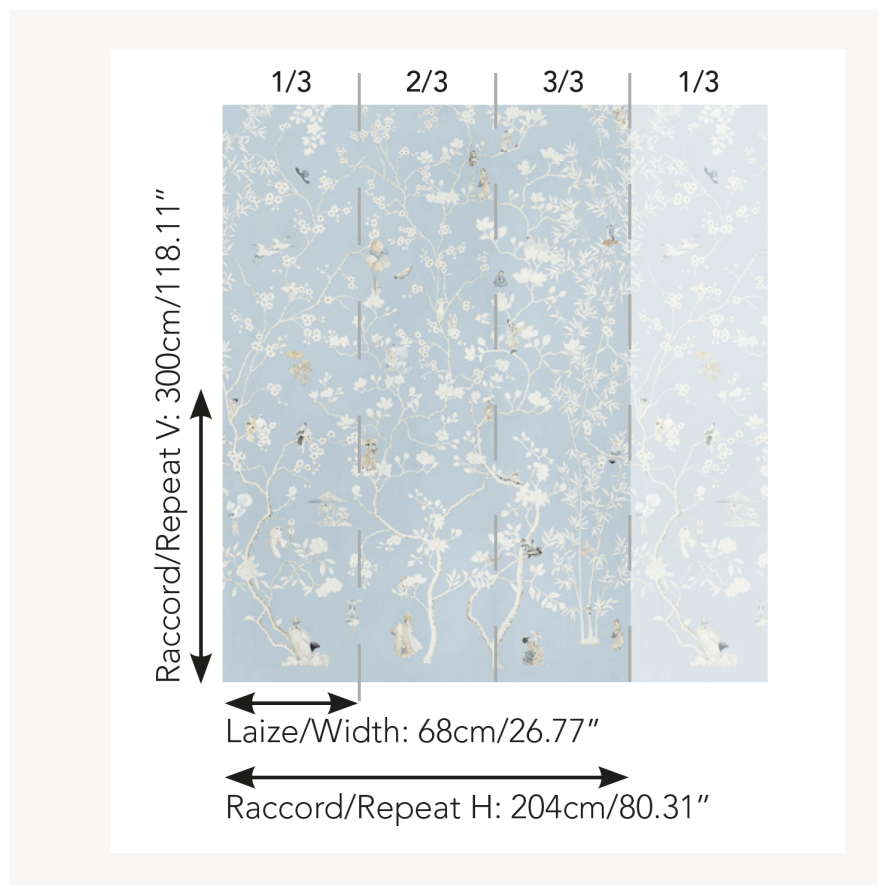

FP912004 CHERRY KAWASAKI

Japonaiserie revisited, this stunning composition was created to dress the bedroom walls of the daughter of Alexandre de Betak, art director, producer, scenographer and designer. This combination of traditional Japanese inspiration combines a collage of selected images with surreal elements staged in the manner of Hiroshige and Hokusai (19th century Japanese Edo painters).

FP912004 - Ciel

Pierre Frey

TYPE	Small width printed wallpapers - Vinyls - Panoramic wallpapers
ARTIST	Alexandre De Betak
SALES UNIT	Full panoramic 300 cm x 204 cm (3 lengths 68 cm x 204 cm) - 118,11 in x 80,31 in(3 lengths 26,77 in x 80,31 in)
BACKING	NON WOVEN
COMPOSITION	100 % Vinyl
WIDTH	68 cm / 26,77 inch
REPEAT	H: 204 cm - 80,00 inch V: 300 cm - 118,11 inch
WEIGHT	460 gr / m ²
CARE	
TRIMMING	Trimmed
HANGING/REMOVING	Paste the wall Wet removable
CERTIFICATIONS	EUROCLASS B-s2,d0 ASTM E84 Class A
NOTES	Good lightfastness Flame retardant backing Sold as a complete artwork
INFORMATION	1 roll = 3 panels