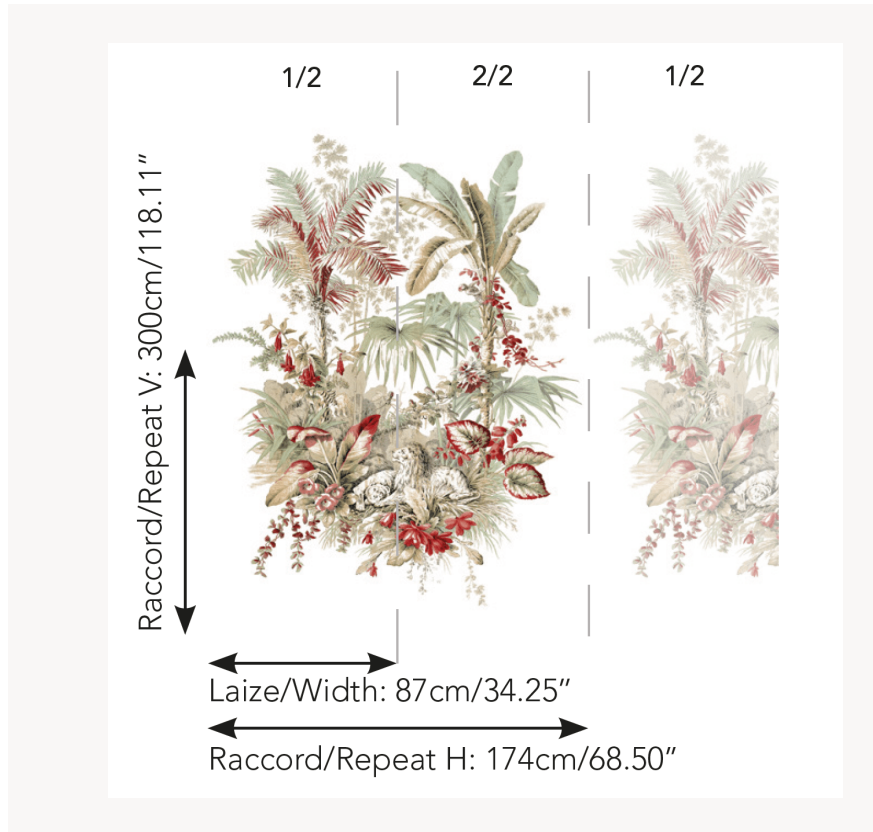

FP915001 LE REPOS DES FAUVES

In a lush jungle, wild animals rest and small monkeys climb trees. This panoramic reproduces a scene from a printed canvas from the second half of the 19th century that is preserved in the Maison Pierre Frey archives. It is typical of the orientalist movement in vogue at the time. Printed on straw, this panoramic composed of an independent main scene can, for example, be used as a headboard decoration.

FP915001 - Jungle

Pierre Frey

TYPE	Small width printed wallpapers - Straws and similar materials - Panoramic wallpapers
SALES UNIT	Full panoramic 300 cm x 174 cm (2 lengths 87 cm x 174 cm) - 118,11 in x 68,50 in(2 lengths 34,25 in x 68,50 in)
BACKING	NON WOVEN
COMPOSITION	100 % Raffia
WIDTH	87 cm / 34,25 inch
REPEAT	H: 174 cm - 68,00 inch V: 300 cm - 118,11 inch
WEIGHT	242 gr / m ²
CARE	
TRIMMING	Trimmed
HANGING/REMOVING	Paste the wall Wet removable
CERTIFICATIONS	EUROCLASS B-s1,d0 ASTM E84 Class A
NOTES	Good lightfastness Flame retardant backing Sold as a complete artwork
INFORMATION	1 roll = 2 panels