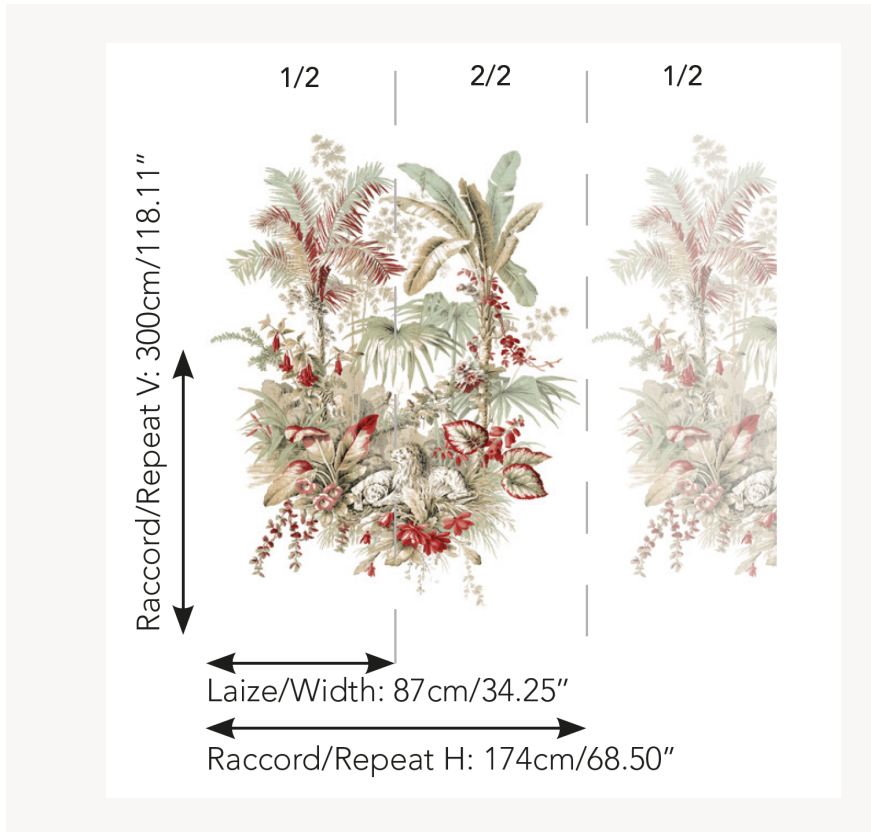

FP915001 LE REPOS DES FAUVES

In a lush jungle, wild animals rest and small monkeys climb trees. This panoramic reproduces a scene from a printed canvas from the second half of the 19th century that is preserved in the Maison Pierre Frey archives. It is typical of the orientalist movement in vogue at the time. Printed on straw, this panoramic composed of an independent main scene can, for example, be used as a headboard decoration.

FP915001 - Jungle

Pierre Frey

TYPE	Small width printed wallpapers - Straws and similar materials - Panoramic wallpapers
SALES UNIT	Full panoramic 300 cm x 174 cm (2 lengths 87 cm x 174 cm) - 118,11 in x 68,50 in(2 lengths 34,25 in x 68,50 in)
BACKING	NON WOVEN
COMPOSITION	100 % Raffia
WIDTH	87 cm / 34,25 inch
REPEAT	H: 174 cm - 68,00 inch V: 300 cm - 118,11 inch
WEIGHT	242 gr / m ²
CARE	
TRIMMING	Trimmed
HANGING/REMOVING	Paste the wall Wet removable
CERTIFICATIONS	EUROCLASS B-s1,d0 ASTM E84 Class A
NOTES	Good lightfastness Flame retardant backing Sold as a complete artwork
INFORMATION	1 roll = 2 panels