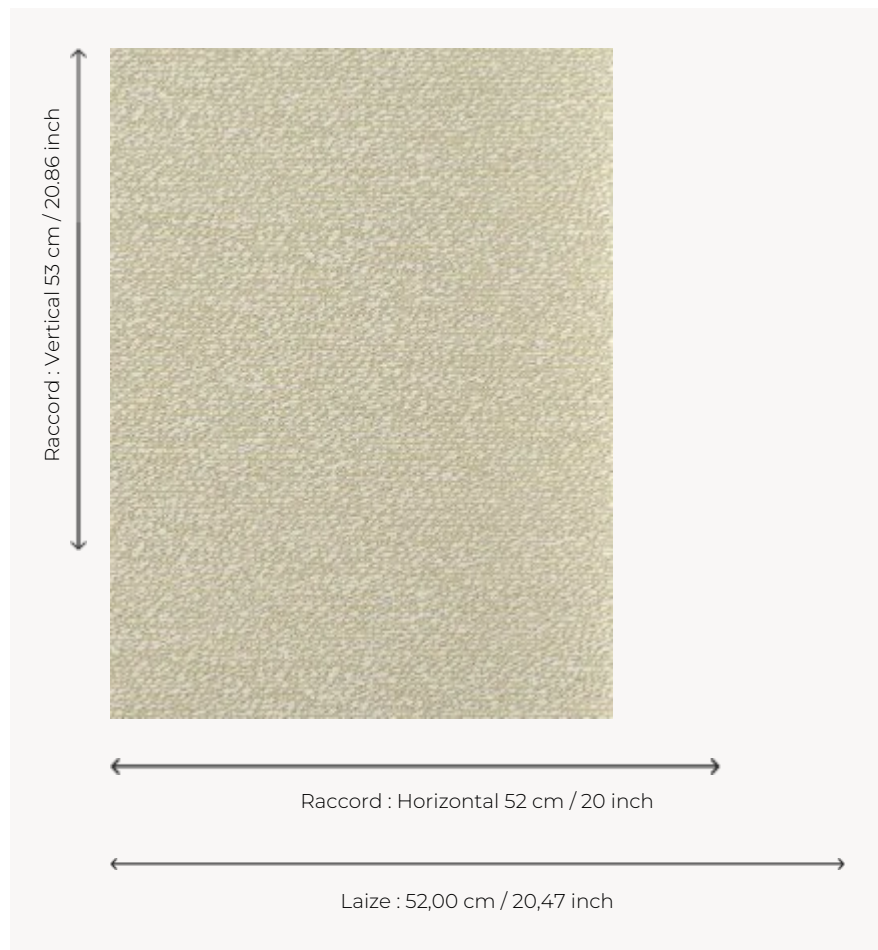

FP930001 AGNETA

Pattern illustrating a large weave, traditionally rotary screen printed with pearlescent or metallic inks bringing volume and brightness.

FP930001 - Glacier

Pierre Frey

TYPE	Small width printed wallpapers
SALES UNIT	Available per roll of 10,05 mts
BACKING	NON WOVEN
COMPOSITION	-
WIDTH	52 cm / 20,47 inch
REPEAT	H: 52 cm - 20,00 inch V: 53 cm - 20,86 inch Straight repeat
WEIGHT	165 gr / m ²
CARE	
TRIMMING	Trimmed
HANGING/REMOVING	Paste the wall Strippable
CERTIFICATIONS	EUROCLASS B-s1,d0 ASTM E84 Class A
NOTES	Good lightfastness Flame retardant backing Traditional printing technique
BOOK	F9979PPFREY36

3 Colors

FP930001
Glacier

FP930002
Sable

FP930003
Or