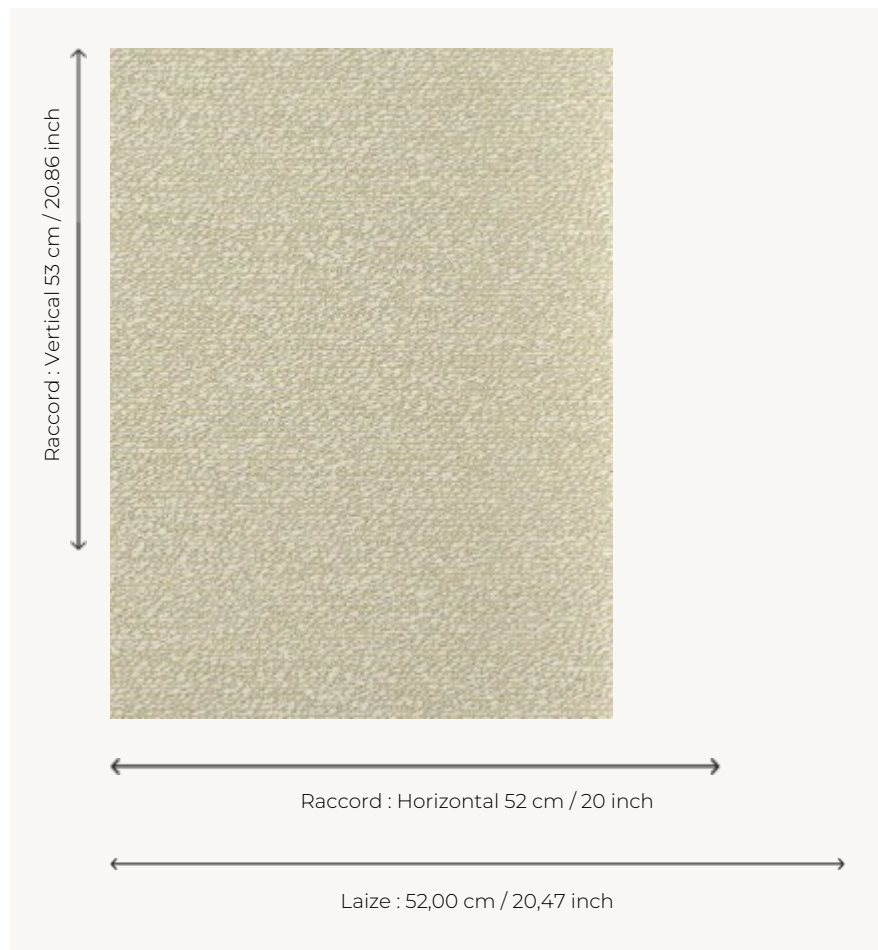

FP930001 AGNETA

Pattern illustrating a large weave, traditionally rotary screen printed with pearlescent or metallic inks bringing volume and brightness.

FP930001 - Glacier

Pierre Frey

TYPE	Small width printed wallpapers
SALES UNIT	Available per roll of 10,05 mts
BACKING	NON WOVEN
COMPOSITION	-
WIDTH	52 cm / 20,47 inch
REPEAT	H: 52 cm - 20,00 inch V: 53 cm - 20,86 inch Straight repeat
WEIGHT	165 gr / m ²
CARE	
TRIMMING	Trimmed
HANGING/REMOVING	Paste the wall Strippable
CERTIFICATIONS	EUROCLASS B-s1,d0 ASTM E84 Class A
NOTES	Good lightfastness Flame retardant backing Traditional printing technique
BOOK	F9979PPFREY36

3 Colors

FP930001
Glacier

FP930002
Sable

FP930003
Or