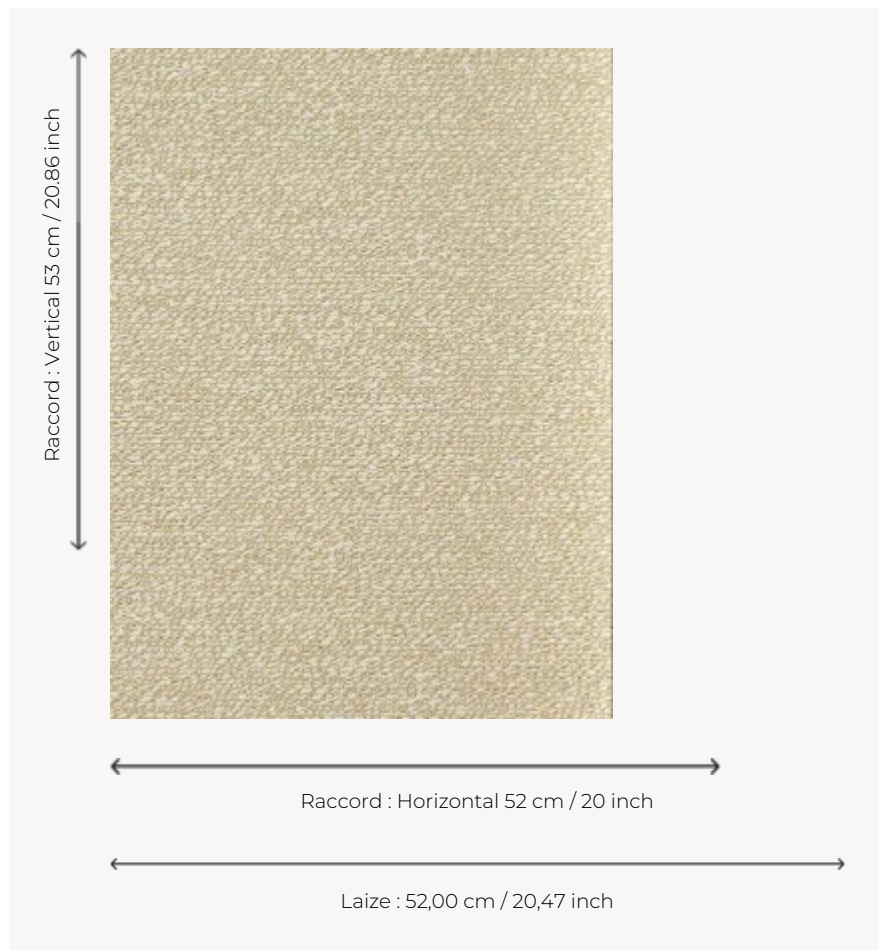

FP930002 AGNETA

Pattern illustrating a large weave, traditionally rotary screen printed with pearlescent or metallic inks bringing volume and brightness.

FP930002 - Sable

Pierre Frey

TYPE	Small width printed wallpapers
SALES UNIT	Available per roll of 10,05 mts
BACKING	NON WOVEN
COMPOSITION	-
WIDTH	52 cm / 20,47 inch
REPEAT	H: 52 cm - 20,00 inch V: 53 cm - 20,86 inch Straight repeat
WEIGHT	165 gr / m ²
CARE	
TRIMMING	Trimmed
HANGING/REMOVING	Paste the wall Strippable
CERTIFICATIONS	EUROCLASS B-s1,d0 ASTM E84 Class A
NOTES	Good lightfastness Flame retardant backing Traditional printing technique
BOOK	F9979PPFREY36

3 Colors

FP930001
Glacier

FP930002
Sable

FP930003
Or