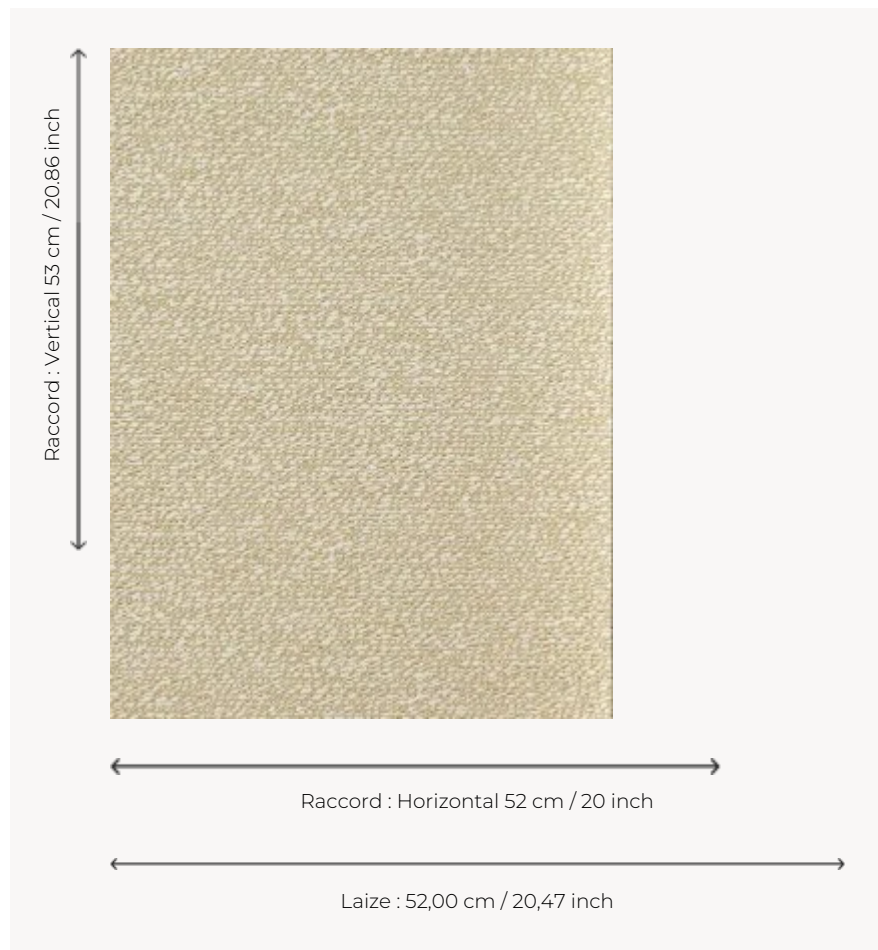

FP930002 AGNETA

Pattern illustrating a large weave, traditionally rotary screen printed with pearlescent or metallic inks bringing volume and brightness.

FP930002 - Sable

Pierre Frey

TYPE	Small width printed wallpapers
SALES UNIT	Available per roll of 10,05 mts
BACKING	NON WOVEN
COMPOSITION	-
WIDTH	52 cm / 20,47 inch
REPEAT	H: 52 cm - 20,00 inch V: 53 cm - 20,86 inch Straight repeat
WEIGHT	165 gr / m ²
CARE	
TRIMMING	Trimmed
HANGING/REMOVING	Paste the wall Strippable
CERTIFICATIONS	EUROCLASS B-s1,d0 ASTM E84 Class A
NOTES	Good lightfastness Flame retardant backing Traditional printing technique
BOOK	F9979PPFREY36

3 Colors

FP930001
Glacier

FP930002
Sable

FP930003
Or