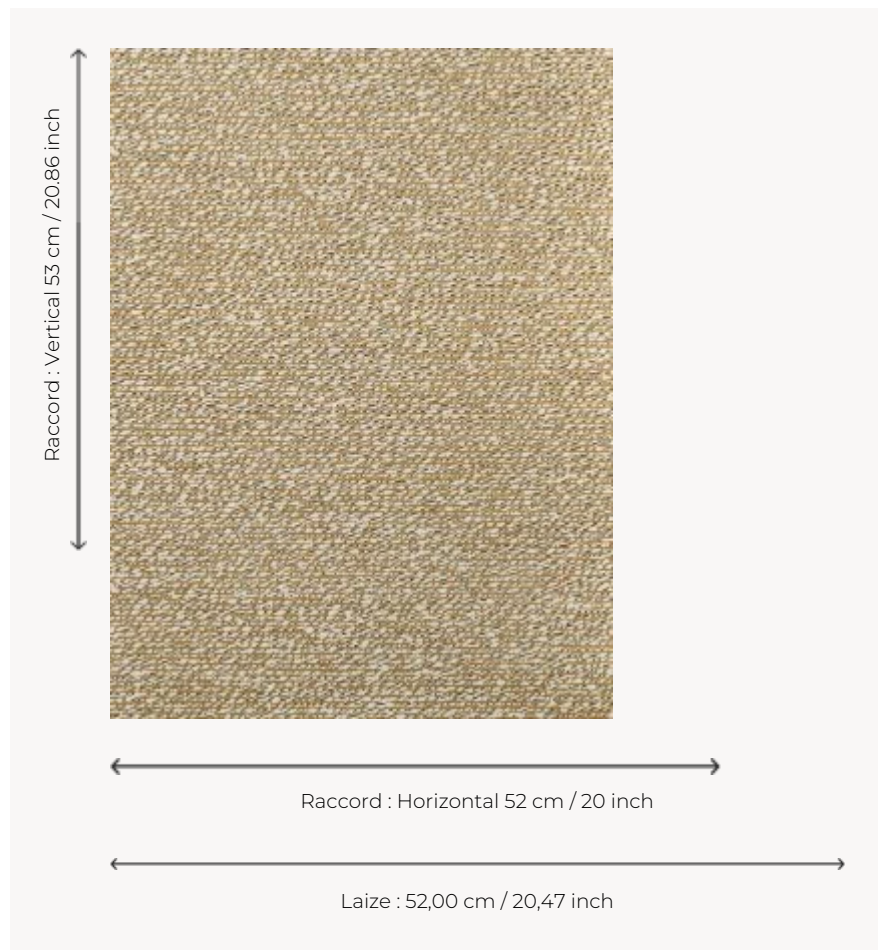

FP930003 AGNETA

Pattern illustrating a large weave, traditionally rotary screen printed with pearlescent or metallic inks bringing volume and brightness.

FP930003 - Or

Pierre Frey

TYPE	Small width printed wallpapers
SALES UNIT	Available per roll of 10,05 mts
BACKING	NON WOVEN
COMPOSITION	-
WIDTH	52 cm / 20,47 inch
REPEAT	H: 52 cm - 20,00 inch V: 53 cm - 20,86 inch Straight repeat
WEIGHT	165 gr / m ²
CARE	
TRIMMING	Trimmed
HANGING/REMOVING	Paste the wall Strippable
CERTIFICATIONS	EUROCLASS B-s1,d0 ASTM E84 Class A
NOTES	Good lightfastness Flame retardant backing Traditional printing technique
BOOK	F9979PPFREY36

3 Colors

FP930001
Glacier

FP930002
Sable

FP930003
Or