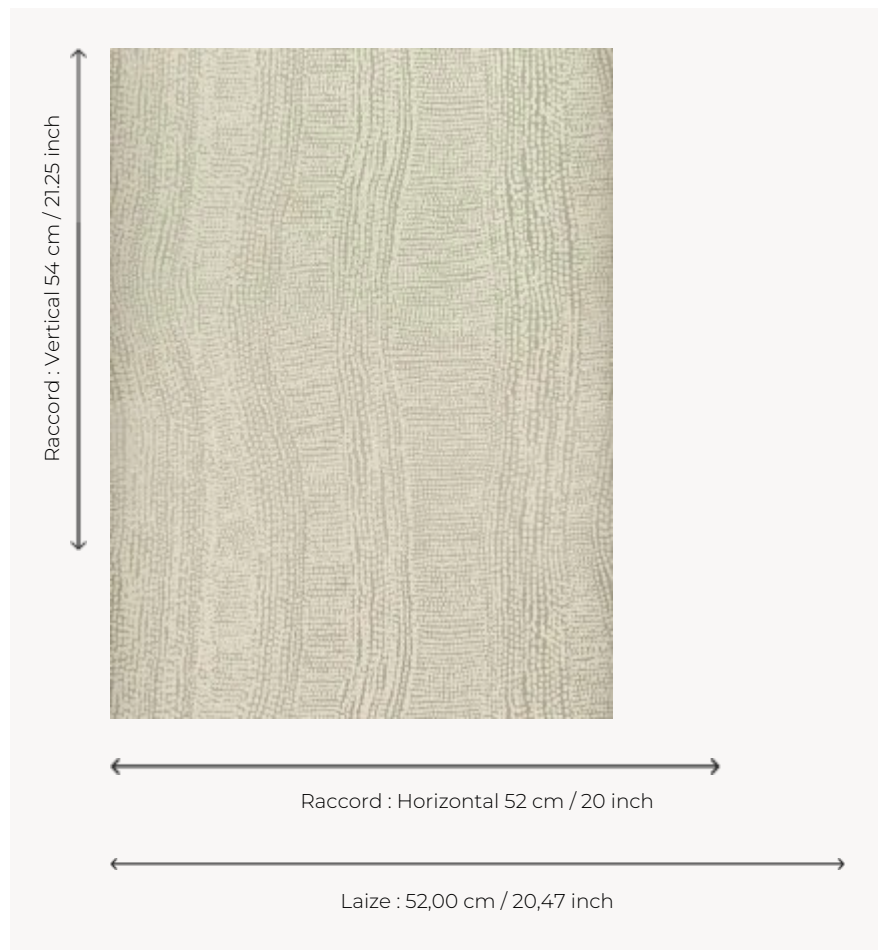

FP931001 ISAK

Abstract design inspired by plants, traditionally rotary screen printed, whose contrast between matte and metallic inks creates a nice play of light.

FP931001 - Nacre

Pierre Frey

TYPE	Small width printed wallpapers
SALES UNIT	Available per roll of 10,05 mts
BACKING	NON WOVEN
COMPOSITION	-
WIDTH	52 cm / 20,47 inch
REPEAT	H: 52 cm - 20,00 inch V: 54 cm - 21,25 inch Half drop repeat
WEIGHT	175 gr / m ²
CARE	
TRIMMING	Trimmed
HANGING/REMOVING	Paste the wall Strippable
CERTIFICATIONS	EUROCLASS B-s1,d0 ASTM E84 Class A
NOTES	Good lightfastness Flame retardant backing Traditional printing technique
BOOK	F9979PPFREY36

3 Colors

FP931001
Nacre

FP931002
Sable

FP931003
Or