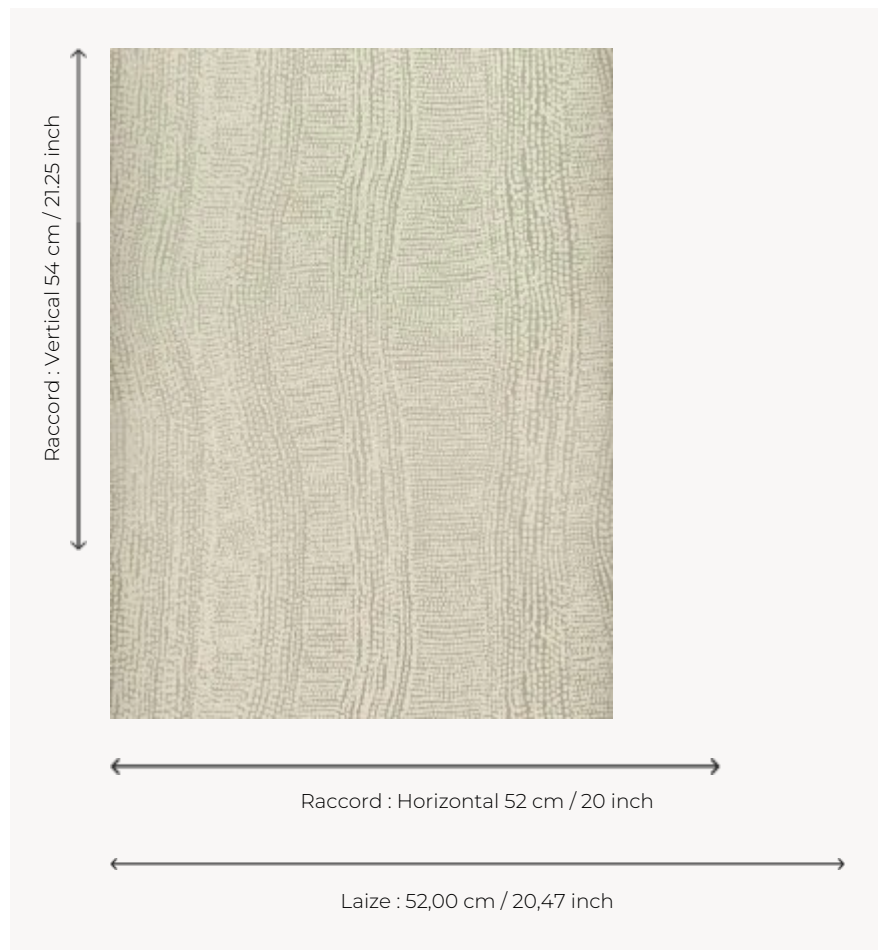

# FP931001 ISAK

Abstract design inspired by plants, traditionally rotary screen printed, whose contrast between matte and metallic inks creates a nice play of light.

## Pierre Frey

<b>TYPE</b>	Small width printed wallpapers
<b>SALES UNIT</b>	Available per roll of 10,05 mts
<b>BACKING</b>	NON WOVEN
<b>COMPOSITION</b>	-
<b>WIDTH</b>	52 cm / 20,47 inch
<b>REPEAT</b>	H: 52 cm - 20,00 inch V: 54 cm - 21,25 inch Half drop repeat
<b>WEIGHT</b>	175 gr / m <sup>2</sup>
<b>CARE</b>	
<b>TRIMMING</b>	Trimmed
<b>HANGING/REMOVING</b>	Paste the wall Strippable
<b>CERTIFICATIONS</b>	EUROCLASS B-s1,d0 ASTM E84 Class A
<b>NOTES</b>	Good lightfastness Flame retardant backing Traditional printing technique
<b>BOOK</b>	F9979PPFREY36