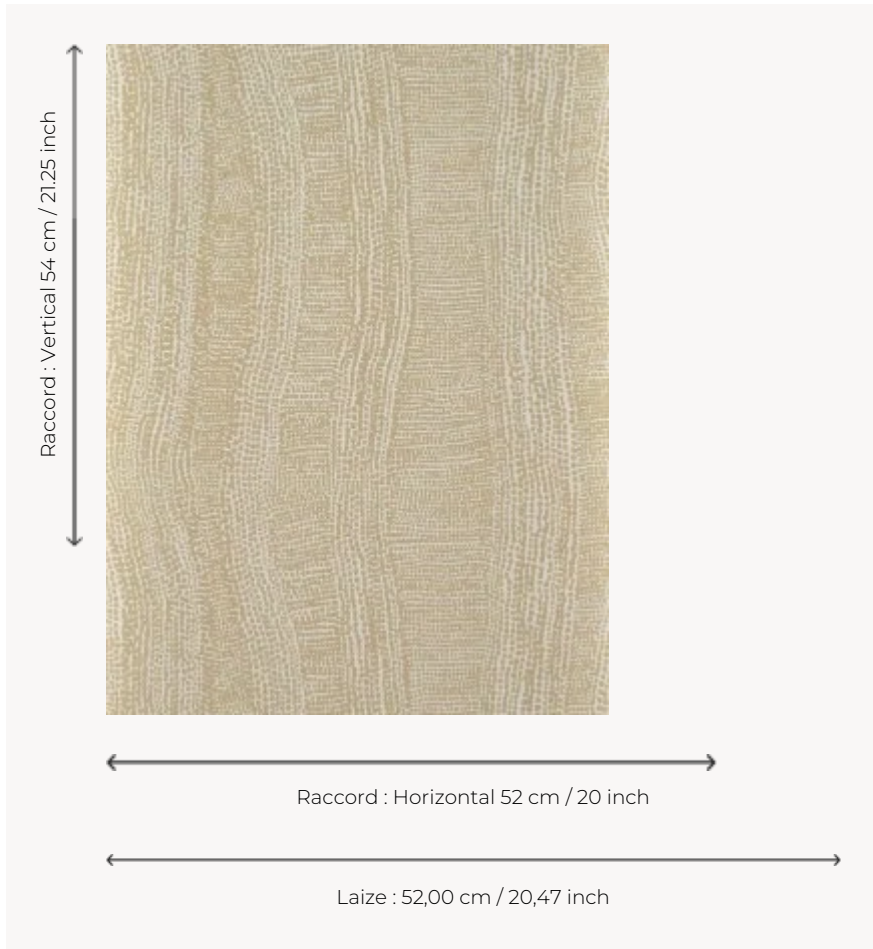

FP931002 ISAK

Abstract design inspired by plants, traditionally rotary screen printed, whose contrast between matte and metallic inks creates a nice play of light.

FP931002 - Sable

Pierre Frey

TYPE	Small width printed wallpapers
SALES UNIT	Available per roll of 10,05 mts
BACKING	NON WOVEN
COMPOSITION	-
WIDTH	52 cm / 20,47 inch
REPEAT	H: 52 cm - 20,00 inch V: 54 cm - 21,25 inch Half drop repeat
WEIGHT	175 gr / m ²
CARE	
TRIMMING	Trimmed
HANGING/REMOVING	Paste the wall Strippable
CERTIFICATIONS	EUROCLASS B-s1,d0 ASTM E84 Class A
NOTES	Good lightfastness Flame retardant backing Traditional printing technique
BOOK	F9979PPFREY36

3 Colors

FP931001
Nacre

FP931002
Sable

FP931003
Or