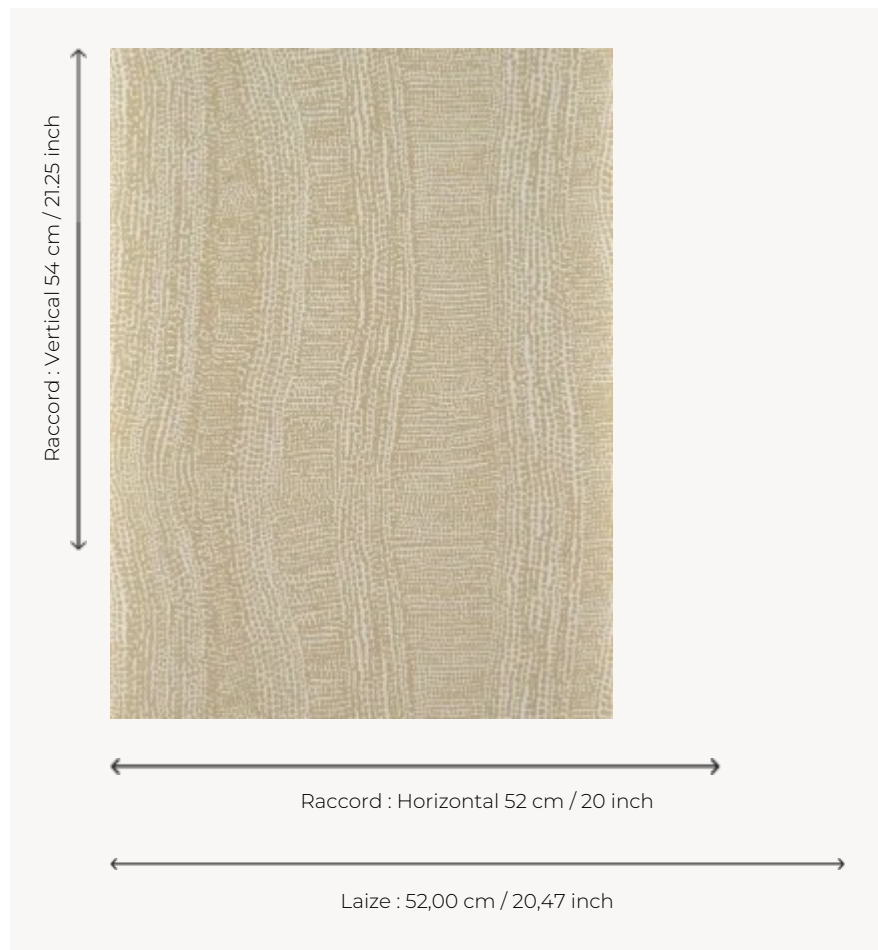

# FP931002 ISAK

Abstract design inspired by plants, traditionally rotary screen printed, whose contrast between matte and metallic inks creates a nice play of light.

## FP931002 - Sable

## Pierre Frey

<b>TYPE</b>	Small width printed wallpapers
<b>SALES UNIT</b>	Available per roll of 10,05 mts
<b>BACKING</b>	NON WOVEN
<b>COMPOSITION</b>	-
<b>WIDTH</b>	52 cm / 20,47 inch
<b>REPEAT</b>	H: 52 cm - 20,00 inch V: 54 cm - 21,25 inch Half drop repeat
<b>WEIGHT</b>	175 gr / m <sup>2</sup>
<b>CARE</b>	
<b>TRIMMING</b>	Trimmed
<b>HANGING/REMOVING</b>	Paste the wall Strippable
<b>CERTIFICATIONS</b>	EUROCLASS B-s1,d0 ASTM E84 Class A
<b>NOTES</b>	Good lightfastness Flame retardant backing Traditional printing technique
<b>BOOK</b>	F9979PPFREY36

## 3 Colors

FP931001  
Nacre

FP931002  
Sable

FP931003  
Or