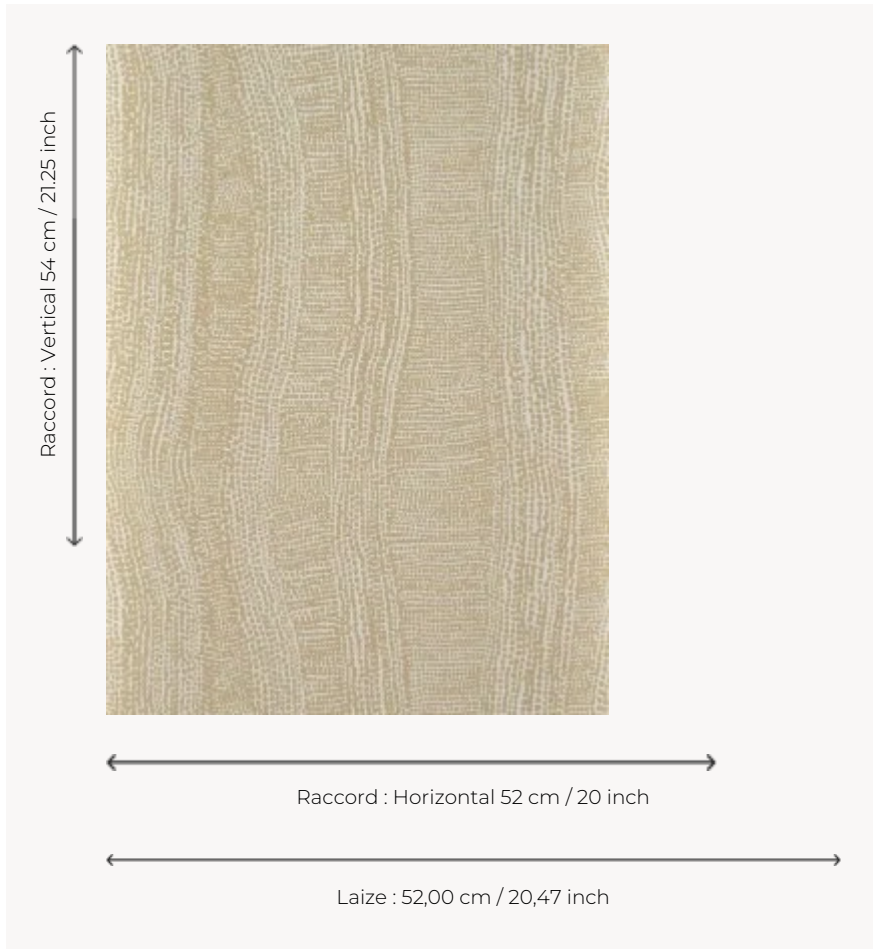

# FP931002 ISAK

Abstract design inspired by plants, traditionally rotary screen printed, whose contrast between matte and metallic inks creates a nice play of light.

## FP931002 - Sable

## Pierre Frey

<b>TYPE</b>	Small width printed wallpapers
<b>SALES UNIT</b>	Available per roll of 10,05 mts
<b>BACKING</b>	NON WOVEN
<b>COMPOSITION</b>	-
<b>WIDTH</b>	52 cm / 20,47 inch
<b>REPEAT</b>	H: 52 cm - 20,00 inch V: 54 cm - 21,25 inch Half drop repeat
<b>WEIGHT</b>	175 gr / m <sup>2</sup>
<b>CARE</b>	
<b>TRIMMING</b>	Trimmed
<b>HANGING/REMOVING</b>	Paste the wall Strippable
<b>CERTIFICATIONS</b>	EUROCLASS B-s1,d0 ASTM E84 Class A
<b>NOTES</b>	Good lightfastness Flame retardant backing Traditional printing technique
<b>BOOK</b>	F9979PPFREY36